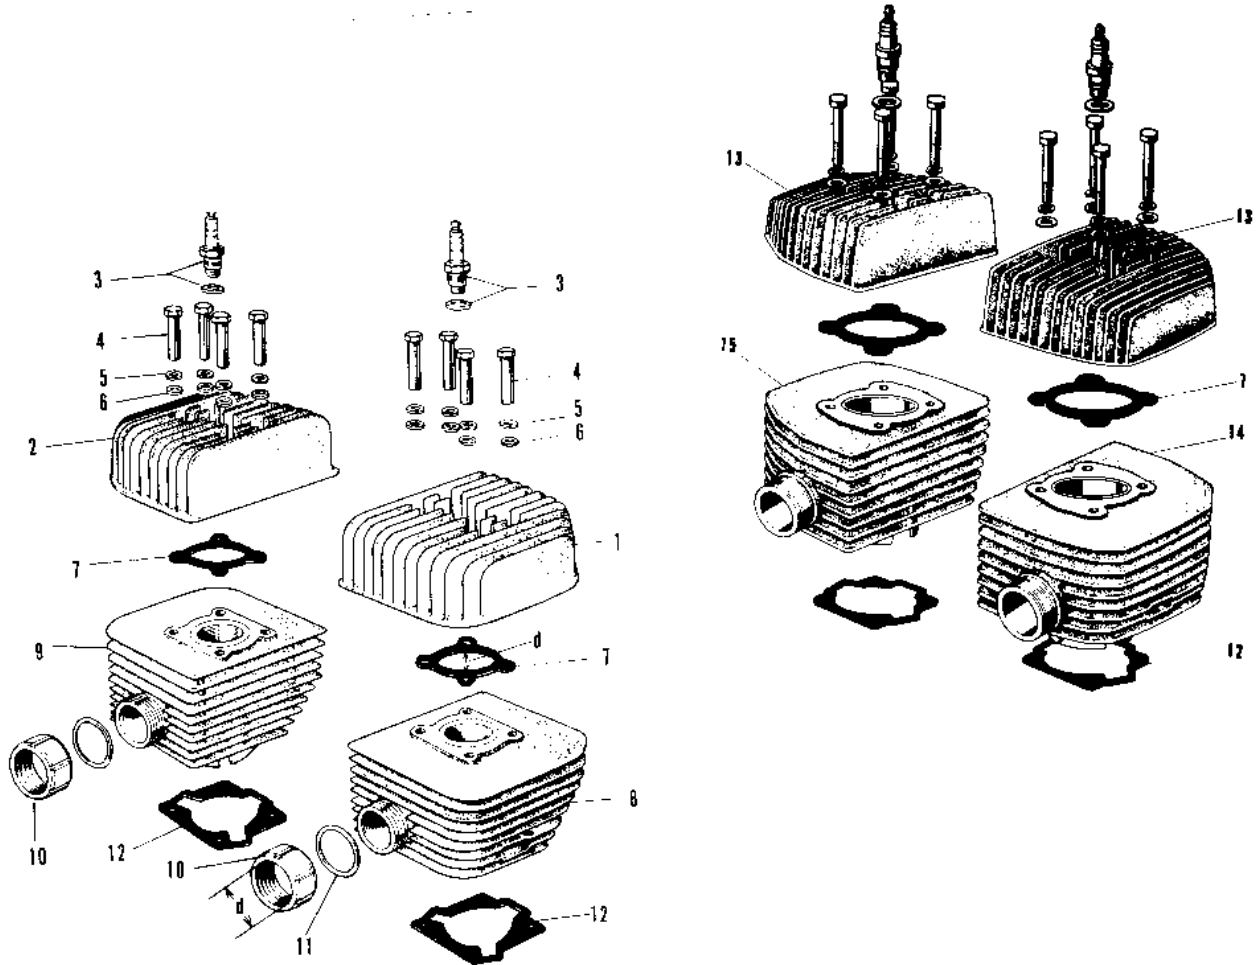

1967 Avenger PARTS DIAGRAM

CYLINDER HEAD/CYLINDER

1967 Avenger PARTS LIST

CYLINDER HEAD/CYLINDER

ITEM NAME	PART NUMBER	QUANTITY
L.H. CYLINDER HEAD (Ref # 1)	11001-020	NA
CYLINDER HEAD L.H (Ref # 1)	11001-021	1
L.H. CYLINDER HEAD (Ref # 2)	11001-022	(1
CYLINDER HEAD R.H (Ref # 2)	11001-023	1
SPARK PLUGS B8HC (Ref # 3)	92070-010	2
SPARK PLUG B8HS (Ref # 3)	B8HS	2
SPARK PLUG B9HS (Ref # 3)	B9HS	2
NUT 8MM (Ref # 4)	92015-020	8
WASHER SPRING 12MM (Ref # 5)	461F1200	8
WASHER PLAIN 12MM (Ref # 6)	92022-072	8
GASKET CYLINDER HEAD (Ref # 7)	11004-023	2
CYLINDER L.H (Ref # 8)	11005-033	1
CYLINDER R.H (Ref # 9)	11005-035	1
CLAMP EXHAUST PIPE (Ref # 10)	18069-033	2
GASKET EXHAUST PIPE (Ref # 11)	18067-008	2
GASKET CYLINDER BASE (Ref # 12)	11009-023	2