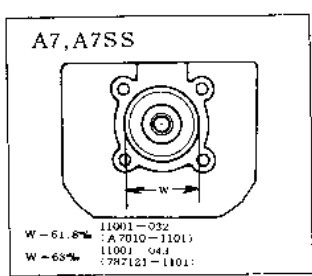

1969 Avenger PARTS DIAGRAM

CYLINDER HEAD/CYLINDER

1969 Avenger PARTS LIST

CYLINDER HEAD/CYLINDER

ITEM NAME	PART NUMBER	QUANTITY
L.H. CYLINDER HEAD (Ref # 1)	11001-020	NA
CYLINDER HEAD L.H (Ref # 1)	11001-021	1
L.H. CYLINDER HEAD (Ref # 2)	11001-022	(1
CYLINDER HEAD R.H (Ref # 2)	11001-023	1
SPARK PLUGS B8HC (Ref # 3)	92070-010	2
SPARK PLUG B8HS (Ref # 3)	B8HS	2
SPARK PLUG B9HS (Ref # 3)	B9HS	2
NUT 8MM (Ref # 4)	92015-020	8
WASHER SPRING 12MM (Ref # 5)	461F1200	8
WASHER PLAIN 12MM (Ref # 6)	92022-072	8
GASKET CYLINDER HEAD (Ref # 7)	11004-023	2
CYLINDER L.H (Ref # 8)	11005-033	1
CYLINDER R.H (Ref # 9)	11005-035	1
CLAMP EXHAUST PIPE (Ref # 10)	18069-033	2
GASKET EXHAUST PIPE (Ref # 11)	18067-008	2
GASKET CYLINDER BASE (Ref # 12)	11009-023	2