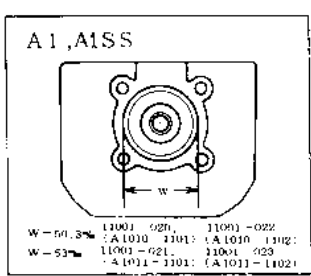

1969 Avenger PARTS DIAGRAM

CYLINDER HEAD/CYLINDER

1969 Avenger PARTS LIST

CYLINDER HEAD/CYLINDER

ITEM NAME	PART NUMBER	QUANTITY
L.H. CYLINDER HEAD (Ref # 1)	11001-020	NA
CYLINDER HEAD L.H (Ref # 1)	11001-021	1
L.H. CYLINDER HEAD (Ref # 2)	11001-022	(1
CYLINDER HEAD R.H (Ref # 2)	11001-023	1
SPARK PLUGS B8HC (Ref # 3)	92070-010	2
SPARK PLUG B8HS (Ref # 3)	B8HS	2
SPARK PLUG B9HS (Ref # 3)	B9HS	2
NUT 8MM (Ref # 4)	92015-020	8
WASHER SPRING 12MM (Ref # 5)	461F1200	8
WASHER PLAIN 12MM (Ref # 6)	92022-072	8
GASKET CYLINDER HEAD (Ref # 7)	11004-023	2
CYLINDER L.H (Ref # 8)	11005-033	1
CYLINDER R.H (Ref # 9)	11005-035	1
CLAMP EXHAUST PIPE (Ref # 10)	18069-033	2
GASKET EXHAUST PIPE (Ref # 11)	18067-008	2
GASKET CYLINDER BASE (Ref # 12)	11009-023	2