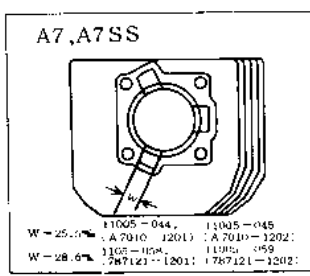

1969 Avenger PARTS DIAGRAM

CYLINDER HEAD/CYLINDER

1969 Avenger PARTS LIST

CYLINDER HEAD/CYLINDER

ITEM NAME	PART NUMBER	QUANTITY
L.H. CYLINDER HEAD (Ref # 1)	11001-020	NA
CYLINDER HEAD L.H (Ref # 1)	11001-021	1
L.H. CYLINDER HEAD (Ref # 2)	11001-022	(1
CYLINDER HEAD R.H (Ref # 2)	11001-023	1
SPARK PLUGS B8HC (Ref # 3)	92070-010	2
SPARK PLUG B8HS (Ref # 3)	B8HS	2
SPARK PLUG B9HS (Ref # 3)	B9HS	2
NUT 8MM (Ref # 4)	92015-020	8
WASHER SPRING 12MM (Ref # 5)	461F1200	8
WASHER PLAIN 12MM (Ref # 6)	92022-072	8
GASKET CYLINDER HEAD (Ref # 7)	11004-023	2
CYLINDER L.H (Ref # 8)	11005-033	1
CYLINDER R.H (Ref # 9)	11005-035	1
CLAMP EXHAUST PIPE (Ref # 10)	18069-033	2
GASKET EXHAUST PIPE (Ref # 11)	18067-008	2
GASKET CYLINDER BASE (Ref # 12)	11009-023	2