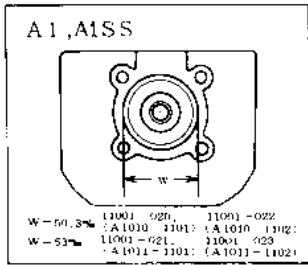

1967 Avenger PARTS DIAGRAM

CYLINDER HEAD/CYLINDER

1967 Avenger PARTS LIST

CYLINDER HEAD/CYLINDER

ITEM NAME	PART NUMBER	QUANTITY
L.H. CYLINDER HEAD (Ref # 1)	11001-020	NA
CYLINDER HEAD L.H (Ref # 1)	11001-021	1
L.H. CYLINDER HEAD (Ref # 2)	11001-022	(1
CYLINDER HEAD R.H (Ref # 2)	11001-023	1
SPARK PLUGS B8HC (Ref # 3)	92070-010	2
SPARK PLUG B8HS (Ref # 3)	B8HS	2
SPARK PLUG B9HS (Ref # 3)	B9HS	2
NUT 8MM (Ref # 4)	92015-020	8
WASHER SPRING 12MM (Ref # 5)	461F1200	8
WASHER PLAIN 12MM (Ref # 6)	92022-072	8
GASKET CYLINDER HEAD (Ref # 7)	11004-023	2
CYLINDER L.H (Ref # 8)	11005-033	1
CYLINDER R.H (Ref # 9)	11005-035	1
CLAMP EXHAUST PIPE (Ref # 10)	18069-033	2
GASKET EXHAUST PIPE (Ref # 11)	18067-008	2
GASKET CYLINDER BASE (Ref # 12)	11009-023	2