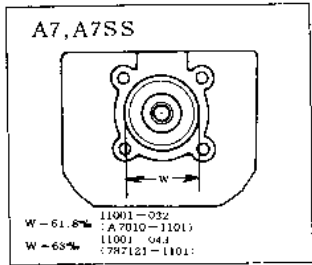

1967 Avenger PARTS DIAGRAM

CYLINDER HEAD/CYLINDER

1967 Avenger PARTS LIST

CYLINDER HEAD/CYLINDER

ITEM NAME	PART NUMBER	QUANTITY
L.H. CYLINDER HEAD (Ref # 1)	11001-020	NA
CYLINDER HEAD L.H (Ref # 1)	11001-021	1
L.H. CYLINDER HEAD (Ref # 2)	11001-022	(1
CYLINDER HEAD R.H (Ref # 2)	11001-023	1
SPARK PLUGS B8HC (Ref # 3)	92070-010	2
SPARK PLUG B8HS (Ref # 3)	B8HS	2
SPARK PLUG B9HS (Ref # 3)	B9HS	2
NUT 8MM (Ref # 4)	92015-020	8
WASHER SPRING 12MM (Ref # 5)	461F1200	8
WASHER PLAIN 12MM (Ref # 6)	92022-072	8
GASKET CYLINDER HEAD (Ref # 7)	11004-023	2
CYLINDER L.H (Ref # 8)	11005-033	1
CYLINDER R.H (Ref # 9)	11005-035	1
CLAMP EXHAUST PIPE (Ref # 10)	18069-033	2
GASKET EXHAUST PIPE (Ref # 11)	18067-008	2
GASKET CYLINDER BASE (Ref # 12)	11009-023	2