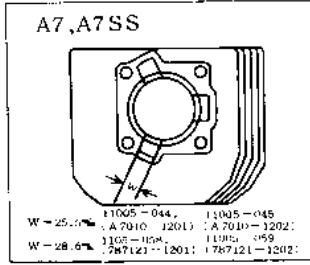

1967 Avenger PARTS DIAGRAM

CYLINDER HEAD/CYLINDER

1967 Avenger PARTS LIST

CYLINDER HEAD/CYLINDER

ITEM NAME	PART NUMBER	QUANTITY
L.H. CYLINDER HEAD (Ref # 1)	11001-020	NA
CYLINDER HEAD L.H (Ref # 1)	11001-021	1
L.H. CYLINDER HEAD (Ref # 2)	11001-022	(1
CYLINDER HEAD R.H (Ref # 2)	11001-023	1
SPARK PLUGS B8HC (Ref # 3)	92070-010	2
SPARK PLUG B8HS (Ref # 3)	B8HS	2
SPARK PLUG B9HS (Ref # 3)	B9HS	2
NUT 8MM (Ref # 4)	92015-020	8
WASHER SPRING 12MM (Ref # 5)	461F1200	8
WASHER PLAIN 12MM (Ref # 6)	92022-072	8
GASKET CYLINDER HEAD (Ref # 7)	11004-023	2
CYLINDER L.H (Ref # 8)	11005-033	1
CYLINDER R.H (Ref # 9)	11005-035	1
CLAMP EXHAUST PIPE (Ref # 10)	18069-033	2
GASKET EXHAUST PIPE (Ref # 11)	18067-008	2
GASKET CYLINDER BASE (Ref # 12)	11009-023	2