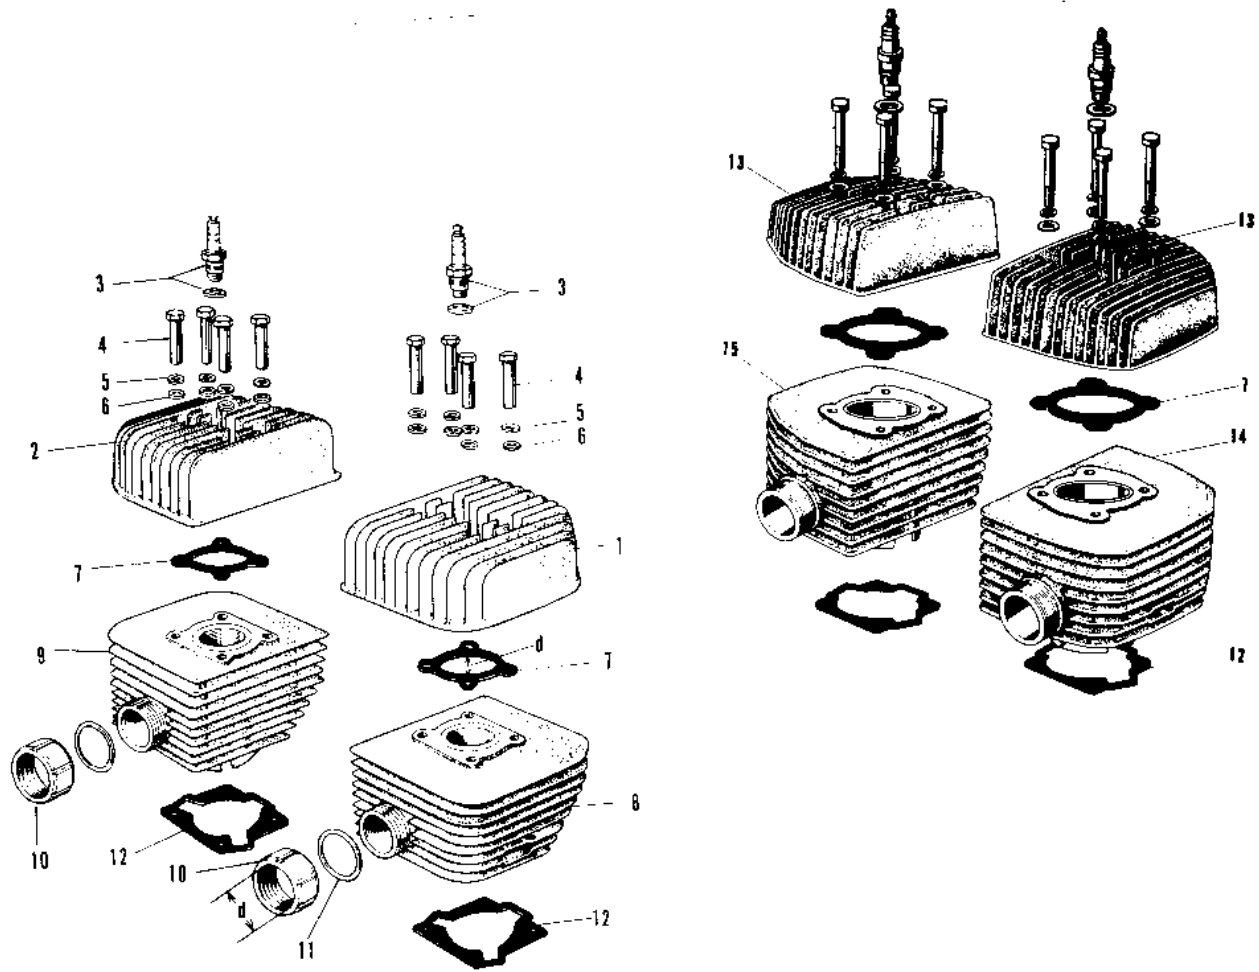

1969 Avenger PARTS DIAGRAM

CYLINDER HEAD/CYLINDER

1969 Avenger PARTS LIST

CYLINDER HEAD/CYLINDER

ITEM NAME	PART NUMBER	QUANTITY
L.H. CYLINDER HEAD (Ref # 1)	11001-020	NA
CYLINDER HEAD L.H (Ref # 1)	11001-021	1
L.H. CYLINDER HEAD (Ref # 2)	11001-022	(1
CYLINDER HEAD R.H (Ref # 2)	11001-023	1
SPARK PLUGS B8HC (Ref # 3)	92070-010	2
SPARK PLUG B8HS (Ref # 3)	B8HS	2
SPARK PLUG B9HS (Ref # 3)	B9HS	2
NUT 8MM (Ref # 4)	92015-020	8
WASHER SPRING 12MM (Ref # 5)	461F1200	8
WASHER PLAIN 12MM (Ref # 6)	92022-072	8
GASKET CYLINDER HEAD (Ref # 7)	11004-023	2
CYLINDER L.H (Ref # 8)	11005-033	1
CYLINDER R.H (Ref # 9)	11005-035	1
CLAMP EXHAUST PIPE (Ref # 10)	18069-033	2
GASKET EXHAUST PIPE (Ref # 11)	18067-008	2
GASKET CYLINDER BASE (Ref # 12)	11009-023	2