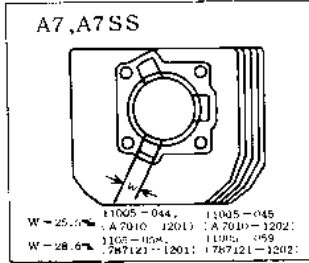

1967 Avenger SS PARTS DIAGRAM

CYLINDER HEAD/CYLINDER

1967 Avenger SS PARTS LIST

CYLINDER HEAD/CYLINDER

ITEM NAME	PART NUMBER	QUANTITY
L.H. CYLINDER HEAD (Ref # 1)	11001-020	NA
CYLINDER HEAD L.H (Ref # 1)	11001-021	1
L.H. CYLINDER HEAD (Ref # 2)	11001-022	(1)
CYLINDER HEAD R.H (Ref # 2)	11001-023	1
SPARK PLUGS B8HC (Ref # 3)	92070-010	2
SPARK PLUG B8HS (Ref # 3)	B8HS	2
SPARK PLUG B9HS (Ref # 3)	B9HS	2
NUT 8MM (Ref # 4)	92015-020	8
WASHER SPRING 12MM (Ref # 5)	461F1200	8
WASHER PLAIN 12MM (Ref # 6)	92022-072	8
GASKET CYLINDER HEAD (Ref # 7)	11004-023	2
CYLINDER L.H (Ref # 8)	11005-033	1
CYLINDER R.H (Ref # 9)	11005-035	1
GASKET CYLINDER BASE (Ref # 12)	11009-023	2