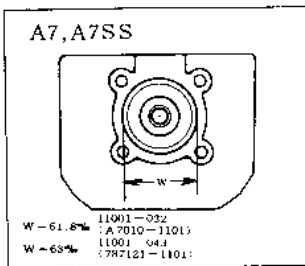

1967 Avenger SS PARTS DIAGRAM

CYLINDER HEAD/CYLINDER

1967 Avenger SS PARTS LIST

CYLINDER HEAD/CYLINDER

ITEM NAME	PART NUMBER	QUANTITY
L.H. CYLINDER HEAD (Ref # 1)	11001-020	NA
CYLINDER HEAD L.H (Ref # 1)	11001-021	1
L.H. CYLINDER HEAD (Ref # 2)	11001-022	(1)
CYLINDER HEAD R.H (Ref # 2)	11001-023	1
SPARK PLUGS B8HC (Ref # 3)	92070-010	2
SPARK PLUG B8HS (Ref # 3)	B8HS	2
SPARK PLUG B9HS (Ref # 3)	B9HS	2
NUT 8MM (Ref # 4)	92015-020	8
WASHER SPRING 12MM (Ref # 5)	461F1200	8
WASHER PLAIN 12MM (Ref # 6)	92022-072	8
GASKET CYLINDER HEAD (Ref # 7)	11004-023	2
CYLINDER L.H (Ref # 8)	11005-033	1
CYLINDER R.H (Ref # 9)	11005-035	1
GASKET CYLINDER BASE (Ref # 12)	11009-023	2