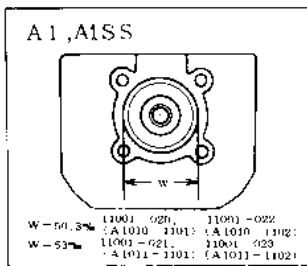

1967 Avenger SS PARTS DIAGRAM

CYLINDER HEAD/CYLINDER

1967 Avenger SS PARTS LIST

CYLINDER HEAD/CYLINDER

ITEM NAME	PART NUMBER	QUANTITY
L.H. CYLINDER HEAD (Ref # 1)	11001-020	NA
CYLINDER HEAD L.H (Ref # 1)	11001-021	1
L.H. CYLINDER HEAD (Ref # 2)	11001-022	(1)
CYLINDER HEAD R.H (Ref # 2)	11001-023	1
SPARK PLUGS B8HC (Ref # 3)	92070-010	2
SPARK PLUG B8HS (Ref # 3)	B8HS	2
SPARK PLUG B9HS (Ref # 3)	B9HS	2
NUT 8MM (Ref # 4)	92015-020	8
WASHER SPRING 12MM (Ref # 5)	461F1200	8
WASHER PLAIN 12MM (Ref # 6)	92022-072	8
GASKET CYLINDER HEAD (Ref # 7)	11004-023	2
CYLINDER L.H (Ref # 8)	11005-033	1
CYLINDER R.H (Ref # 9)	11005-035	1
GASKET CYLINDER BASE (Ref # 12)	11009-023	2