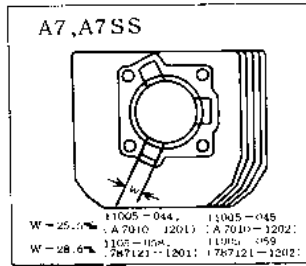

1967 Avenger SS PARTS DIAGRAM

CYLINDER HEAD/CYLINDER

1967 Avenger SS PARTS LIST

CYLINDER HEAD/CYLINDER

ITEM NAME	PART NUMBER	QUANTITY
L.H. CYLINDER HEAD (Ref # 1)	11001-020	NA
CYLINDER HEAD L.H (Ref # 1)	11001-021	1
L.H. CYLINDER HEAD (Ref # 2)	11001-022	(1)
CYLINDER HEAD R.H (Ref # 2)	11001-023	1
SPARK PLUGS B8HC (Ref # 3)	92070-010	2
SPARK PLUG B8HS (Ref # 3)	B8HS	2
SPARK PLUG B9HS (Ref # 3)	B9HS	2
NUT 8MM (Ref # 4)	92015-020	8
WASHER SPRING 12MM (Ref # 5)	461F1200	8
WASHER PLAIN 12MM (Ref # 6)	92022-072	8
GASKET CYLINDER HEAD (Ref # 7)	11004-023	2
CYLINDER L.H (Ref # 8)	11005-033	1
CYLINDER R.H (Ref # 9)	11005-035	1
GASKET CYLINDER BASE (Ref # 12)	11009-023	2