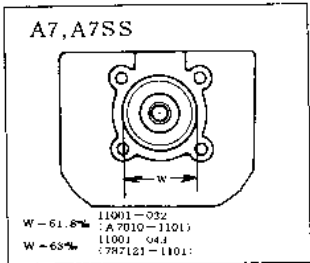

1967 Avenger SS PARTS DIAGRAM

CYLINDER HEAD/CYLINDER

1967 Avenger SS PARTS LIST

CYLINDER HEAD/CYLINDER

ITEM NAME	PART NUMBER	QUANTITY
L.H. CYLINDER HEAD (Ref # 1)	11001-020	NA
CYLINDER HEAD L.H (Ref # 1)	11001-021	1
L.H. CYLINDER HEAD (Ref # 2)	11001-022	(1)
CYLINDER HEAD R.H (Ref # 2)	11001-023	1
SPARK PLUGS B8HC (Ref # 3)	92070-010	2
SPARK PLUG B8HS (Ref # 3)	B8HS	2
SPARK PLUG B9HS (Ref # 3)	B9HS	2
NUT 8MM (Ref # 4)	92015-020	8
WASHER SPRING 12MM (Ref # 5)	461F1200	8
WASHER PLAIN 12MM (Ref # 6)	92022-072	8
GASKET CYLINDER HEAD (Ref # 7)	11004-023	2
CYLINDER L.H (Ref # 8)	11005-033	1
CYLINDER R.H (Ref # 9)	11005-035	1
GASKET CYLINDER BASE (Ref # 12)	11009-023	2