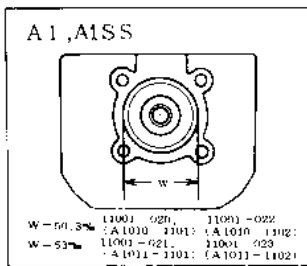

1970 A7SS-A PARTS DIAGRAM

CYLINDER HEAD/CYLINDER

1970 A7SS-A PARTS LIST

CYLINDER HEAD/CYLINDER

ITEM NAME	PART NUMBER	QUANTITY
L.H. CYLINDER HEAD (Ref # 1)	11001-020	NA
CYLINDER HEAD L.H (Ref # 1)	11001-021	1
L.H. CYLINDER HEAD (Ref # 2)	11001-022	(1)
CYLINDER HEAD R.H (Ref # 2)	11001-023	1
SPARK PLUGS B8HC (Ref # 3)	92070-010	2
SPARK PLUG B8HS (Ref # 3)	B8HS	2
SPARK PLUG B9HS (Ref # 3)	B9HS	2
NUT 8MM (Ref # 4)	92015-020	8
WASHER SPRING 12MM (Ref # 5)	461F1200	8
WASHER PLAIN 12MM (Ref # 6)	92022-072	8
GASKET CYLINDER HEAD (Ref # 7)	11004-023	2
CYLINDER L.H (Ref # 8)	11005-033	1
CYLINDER R.H (Ref # 9)	11005-035	1
GASKET CYLINDER BASE (Ref # 12)	11009-023	2