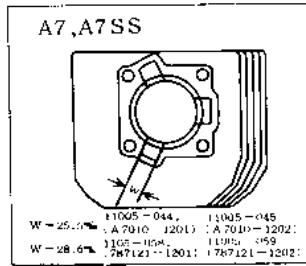

1970 A7SS-A PARTS DIAGRAM

CYLINDER HEAD/CYLINDER

1970 A7SS-A PARTS LIST

CYLINDER HEAD/CYLINDER

ITEM NAME	PART NUMBER	QUANTITY
L.H. CYLINDER HEAD (Ref # 1)	11001-020	NA
CYLINDER HEAD L.H (Ref # 1)	11001-021	1
L.H. CYLINDER HEAD (Ref # 2)	11001-022	(1)
CYLINDER HEAD R.H (Ref # 2)	11001-023	1
SPARK PLUGS B8HC (Ref # 3)	92070-010	2
SPARK PLUG B8HS (Ref # 3)	B8HS	2
SPARK PLUG B9HS (Ref # 3)	B9HS	2
NUT 8MM (Ref # 4)	92015-020	8
WASHER SPRING 12MM (Ref # 5)	461F1200	8
WASHER PLAIN 12MM (Ref # 6)	92022-072	8
GASKET CYLINDER HEAD (Ref # 7)	11004-023	2
CYLINDER L.H (Ref # 8)	11005-033	1
CYLINDER R.H (Ref # 9)	11005-035	1
GASKET CYLINDER BASE (Ref # 12)	11009-023	2