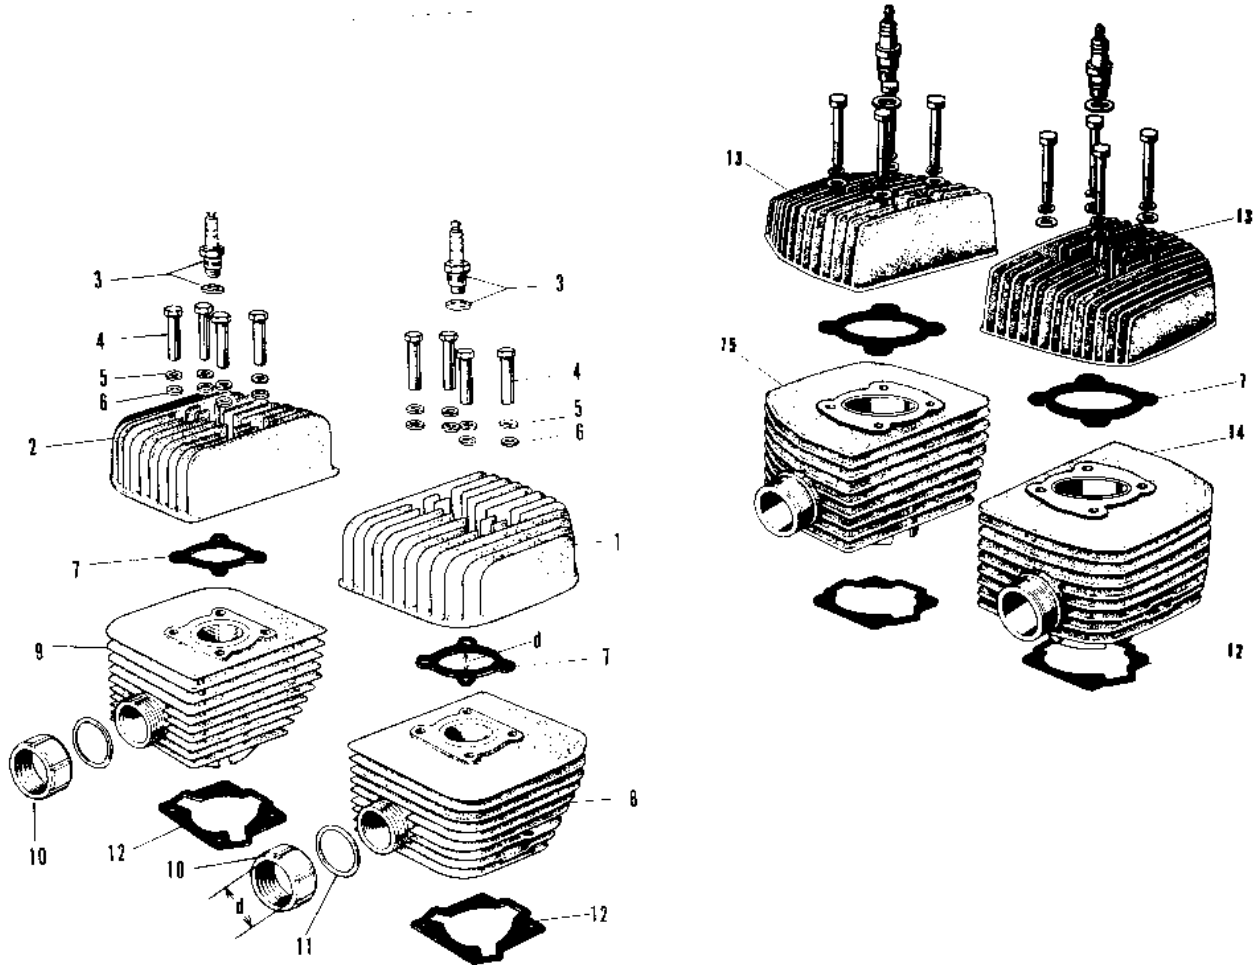

1970 A7SS-A PARTS DIAGRAM

CYLINDER HEAD/CYLINDER

1970 A7SS-A PARTS LIST

CYLINDER HEAD/CYLINDER

ITEM NAME	PART NUMBER	QUANTITY
L.H. CYLINDER HEAD (Ref # 1)	11001-020	NA
CYLINDER HEAD L.H (Ref # 1)	11001-021	1
L.H. CYLINDER HEAD (Ref # 2)	11001-022	(1)
CYLINDER HEAD R.H (Ref # 2)	11001-023	1
SPARK PLUGS B8HC (Ref # 3)	92070-010	2
SPARK PLUG B8HS (Ref # 3)	B8HS	2
SPARK PLUG B9HS (Ref # 3)	B9HS	2
NUT 8MM (Ref # 4)	92015-020	8
WASHER SPRING 12MM (Ref # 5)	461F1200	8
WASHER PLAIN 12MM (Ref # 6)	92022-072	8
GASKET CYLINDER HEAD (Ref # 7)	11004-023	2
CYLINDER L.H (Ref # 8)	11005-033	1
CYLINDER R.H (Ref # 9)	11005-035	1
GASKET CYLINDER BASE (Ref # 12)	11009-023	2