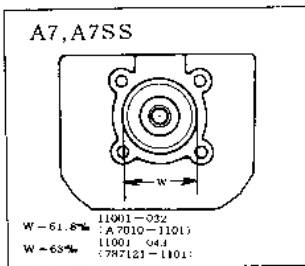

1970 A7SS-A PARTS DIAGRAM

CYLINDER HEAD/CYLINDER

1970 A7SS-A PARTS LIST

CYLINDER HEAD/CYLINDER

ITEM NAME	PART NUMBER	QUANTITY
L.H. CYLINDER HEAD (Ref # 1)	11001-020	NA
CYLINDER HEAD L.H (Ref # 1)	11001-021	1
L.H. CYLINDER HEAD (Ref # 2)	11001-022	(1)
CYLINDER HEAD R.H (Ref # 2)	11001-023	1
SPARK PLUGS B8HC (Ref # 3)	92070-010	2
SPARK PLUG B8HS (Ref # 3)	B8HS	2
SPARK PLUG B9HS (Ref # 3)	B9HS	2
NUT 8MM (Ref # 4)	92015-020	8
WASHER SPRING 12MM (Ref # 5)	461F1200	8
WASHER PLAIN 12MM (Ref # 6)	92022-072	8
GASKET CYLINDER HEAD (Ref # 7)	11004-023	2
CYLINDER L.H (Ref # 8)	11005-033	1
CYLINDER R.H (Ref # 9)	11005-035	1
GASKET CYLINDER BASE (Ref # 12)	11009-023	2