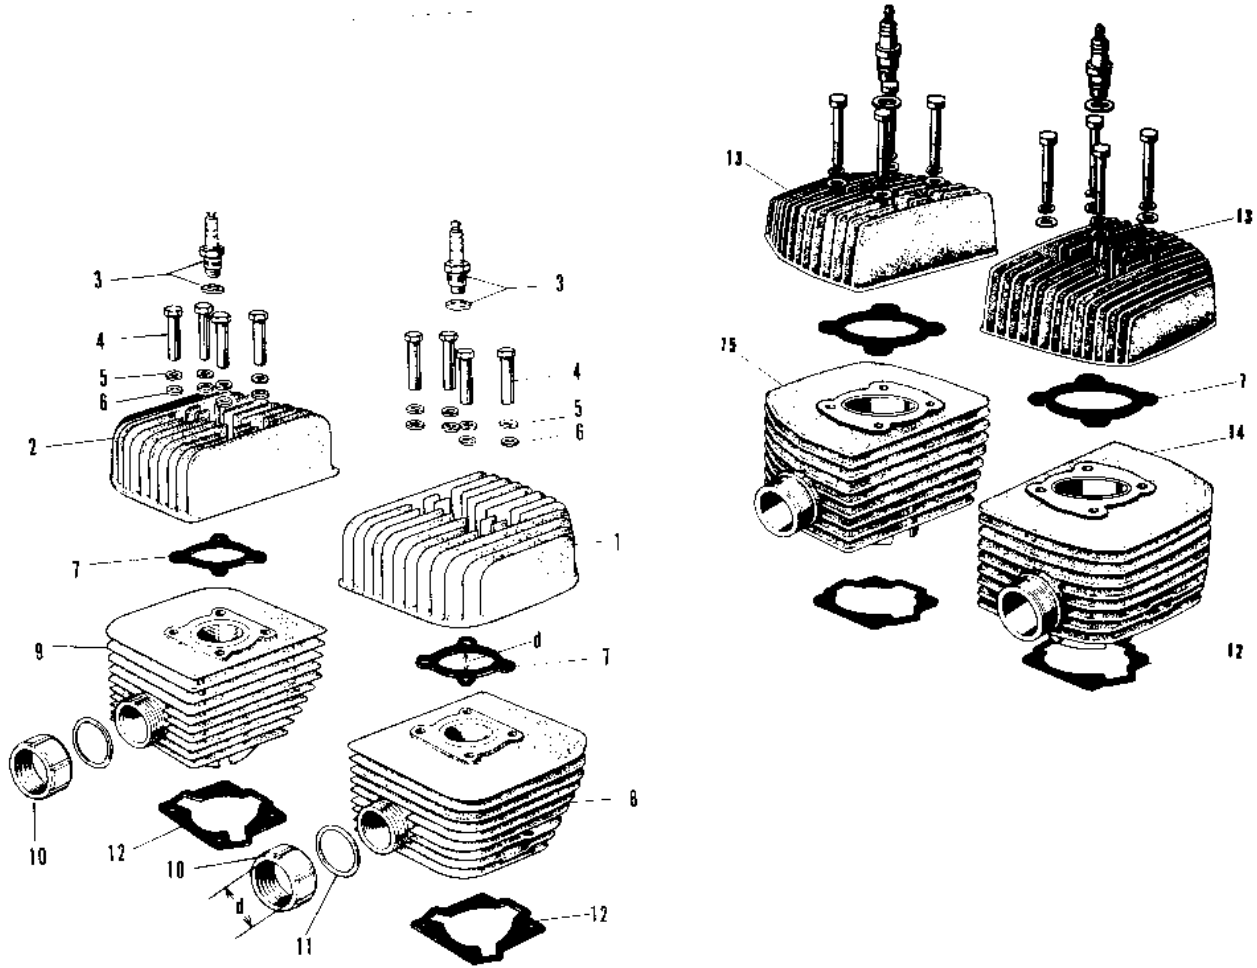

1971 A7SS-B PARTS DIAGRAM

CYLINDER HEAD/CYLINDER

1971 A7SS-B PARTS LIST

CYLINDER HEAD/CYLINDER

ITEM NAME	PART NUMBER	QUANTITY
L.H. CYLINDER HEAD (Ref # 1)	11001-020	NA
CYLINDER HEAD L.H (Ref # 1)	11001-021	1
L.H. CYLINDER HEAD (Ref # 2)	11001-022	(1
CYLINDER HEAD R.H (Ref # 2)	11001-023	1
SPARK PLUGS B8HC (Ref # 3)	92070-010	2
SPARK PLUG B8HS (Ref # 3)	B8HS	2
SPARK PLUG B9HS (Ref # 3)	B9HS	2
NUT 8MM (Ref # 4)	92015-020	8
WASHER SPRING 12MM (Ref # 5)	461F1200	8
WASHER PLAIN 12MM (Ref # 6)	92022-072	8
GASKET CYLINDER HEAD (Ref # 7)	11004-023	2
CYLINDER L.H (Ref # 8)	11005-033	1
CYLINDER R.H (Ref # 9)	11005-035	1
GASKET CYLINDER BASE (Ref # 12)	11009-023	2