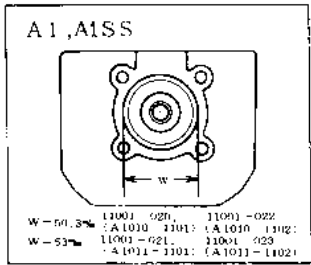

1971 A7SS-B PARTS DIAGRAM

CYLINDER HEAD/CYLINDER

1971 A7SS-B PARTS LIST

CYLINDER HEAD/CYLINDER

ITEM NAME	PART NUMBER	QUANTITY
L.H. CYLINDER HEAD (Ref # 1)	11001-020	NA
CYLINDER HEAD L.H (Ref # 1)	11001-021	1
L.H. CYLINDER HEAD (Ref # 2)	11001-022	(1
CYLINDER HEAD R.H (Ref # 2)	11001-023	1
SPARK PLUGS B8HC (Ref # 3)	92070-010	2
SPARK PLUG B8HS (Ref # 3)	B8HS	2
SPARK PLUG B9HS (Ref # 3)	B9HS	2
NUT 8MM (Ref # 4)	92015-020	8
WASHER SPRING 12MM (Ref # 5)	461F1200	8
WASHER PLAIN 12MM (Ref # 6)	92022-072	8
GASKET CYLINDER HEAD (Ref # 7)	11004-023	2
CYLINDER L.H (Ref # 8)	11005-033	1
CYLINDER R.H (Ref # 9)	11005-035	1
GASKET CYLINDER BASE (Ref # 12)	11009-023	2