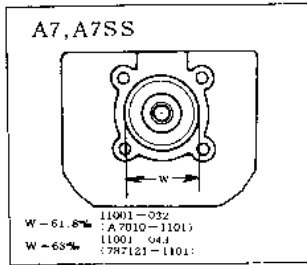

# 1971 A7SS-B PARTS DIAGRAM

## CYLINDER HEAD/CYLINDER

## CYLINDER HEAD/CYLINDER

ITEM NAME	PART NUMBER	QUANTITY
L.H. CYLINDER HEAD (Ref # 1)	11001-020	NA
CYLINDER HEAD L.H (Ref # 1)	11001-021	1
L.H. CYLINDER HEAD (Ref # 2)	11001-022	(1
CYLINDER HEAD R.H (Ref # 2)	11001-023	1
SPARK PLUGS B8HC (Ref # 3)	92070-010	2
SPARK PLUG B8HS (Ref # 3)	B8HS	2
SPARK PLUG B9HS (Ref # 3)	B9HS	2
NUT 8MM (Ref # 4)	92015-020	8
WASHER SPRING 12MM (Ref # 5)	461F1200	8
WASHER PLAIN 12MM (Ref # 6)	92022-072	8
GASKET CYLINDER HEAD (Ref # 7)	11004-023	2
CYLINDER L.H (Ref # 8)	11005-033	1
CYLINDER R.H (Ref # 9)	11005-035	1
GASKET CYLINDER BASE (Ref # 12)	11009-023	2