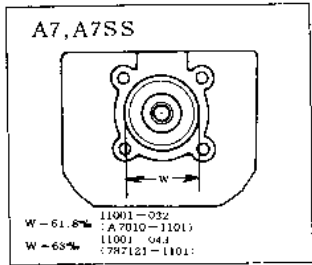

1971 A7SS-B PARTS DIAGRAM

CYLINDER HEAD/CYLINDER

1971 A7SS-B PARTS LIST

CYLINDER HEAD/CYLINDER

ITEM NAME	PART NUMBER	QUANTITY
L.H. CYLINDER HEAD (Ref # 1)	11001-020	NA
CYLINDER HEAD L.H (Ref # 1)	11001-021	1
L.H. CYLINDER HEAD (Ref # 2)	11001-022	(1
CYLINDER HEAD R.H (Ref # 2)	11001-023	1
SPARK PLUGS B8HC (Ref # 3)	92070-010	2
SPARK PLUG B8HS (Ref # 3)	B8HS	2
SPARK PLUG B9HS (Ref # 3)	B9HS	2
NUT 8MM (Ref # 4)	92015-020	8
WASHER SPRING 12MM (Ref # 5)	461F1200	8
WASHER PLAIN 12MM (Ref # 6)	92022-072	8
GASKET CYLINDER HEAD (Ref # 7)	11004-023	2
CYLINDER L.H (Ref # 8)	11005-033	1
CYLINDER R.H (Ref # 9)	11005-035	1
GASKET CYLINDER BASE (Ref # 12)	11009-023	2