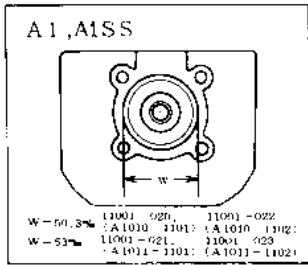

# 1971 A7SS-B PARTS DIAGRAM

## CYLINDER HEAD/CYLINDER

## CYLINDER HEAD/CYLINDER

ITEM NAME	PART NUMBER	QUANTITY
L.H. CYLINDER HEAD (Ref # 1)	11001-020	NA
CYLINDER HEAD L.H (Ref # 1)	11001-021	1
L.H. CYLINDER HEAD (Ref # 2)	11001-022	(1
CYLINDER HEAD R.H (Ref # 2)	11001-023	1
SPARK PLUGS B8HC (Ref # 3)	92070-010	2
SPARK PLUG B8HS (Ref # 3)	B8HS	2
SPARK PLUG B9HS (Ref # 3)	B9HS	2
NUT 8MM (Ref # 4)	92015-020	8
WASHER SPRING 12MM (Ref # 5)	461F1200	8
WASHER PLAIN 12MM (Ref # 6)	92022-072	8
GASKET CYLINDER HEAD (Ref # 7)	11004-023	2
CYLINDER L.H (Ref # 8)	11005-033	1
CYLINDER R.H (Ref # 9)	11005-035	1
GASKET CYLINDER BASE (Ref # 12)	11009-023	2