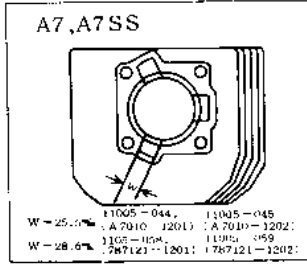

# 1971 A7SS-B PARTS DIAGRAM

## CYLINDER HEAD/CYLINDER

## CYLINDER HEAD/CYLINDER

ITEM NAME	PART NUMBER	QUANTITY
L.H. CYLINDER HEAD (Ref # 1)	11001-020	NA
CYLINDER HEAD L.H (Ref # 1)	11001-021	1
L.H. CYLINDER HEAD (Ref # 2)	11001-022	(1
CYLINDER HEAD R.H (Ref # 2)	11001-023	1
SPARK PLUGS B8HC (Ref # 3)	92070-010	2
SPARK PLUG B8HS (Ref # 3)	B8HS	2
SPARK PLUG B9HS (Ref # 3)	B9HS	2
NUT 8MM (Ref # 4)	92015-020	8
WASHER SPRING 12MM (Ref # 5)	461F1200	8
WASHER PLAIN 12MM (Ref # 6)	92022-072	8
GASKET CYLINDER HEAD (Ref # 7)	11004-023	2
CYLINDER L.H (Ref # 8)	11005-033	1
CYLINDER R.H (Ref # 9)	11005-035	1
GASKET CYLINDER BASE (Ref # 12)	11009-023	2