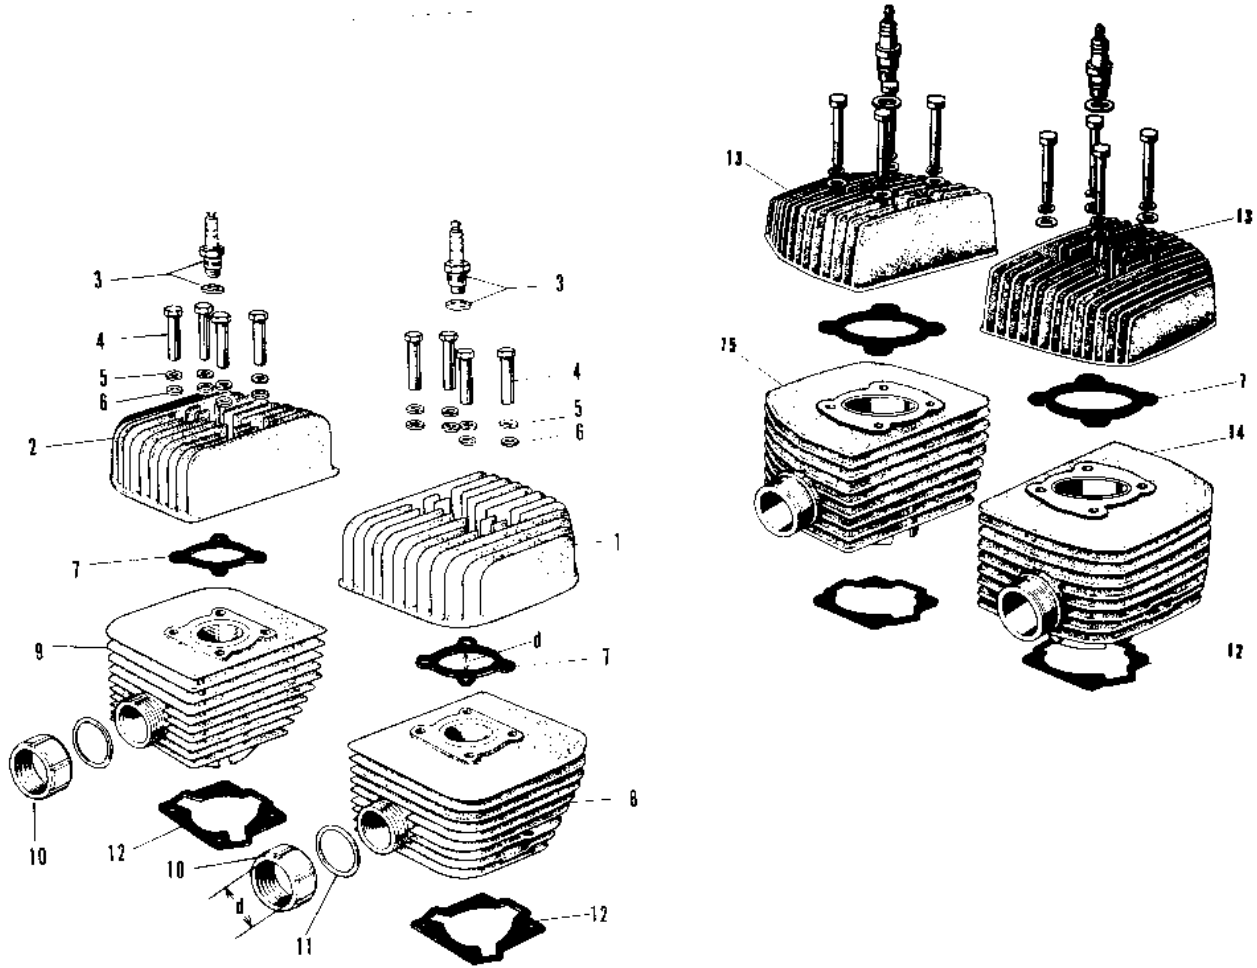

# 1971 A7SS-B PARTS DIAGRAM

## CYLINDER HEAD/CYLINDER

## CYLINDER HEAD/CYLINDER

ITEM NAME	PART NUMBER	QUANTITY
L.H. CYLINDER HEAD (Ref # 1)	11001-020	NA
CYLINDER HEAD L.H (Ref # 1)	11001-021	1
L.H. CYLINDER HEAD (Ref # 2)	11001-022	(1
CYLINDER HEAD R.H (Ref # 2)	11001-023	1
SPARK PLUGS B8HC (Ref # 3)	92070-010	2
SPARK PLUG B8HS (Ref # 3)	B8HS	2
SPARK PLUG B9HS (Ref # 3)	B9HS	2
NUT 8MM (Ref # 4)	92015-020	8
WASHER SPRING 12MM (Ref # 5)	461F1200	8
WASHER PLAIN 12MM (Ref # 6)	92022-072	8
GASKET CYLINDER HEAD (Ref # 7)	11004-023	2
CYLINDER L.H (Ref # 8)	11005-033	1
CYLINDER R.H (Ref # 9)	11005-035	1
GASKET CYLINDER BASE (Ref # 12)	11009-023	2