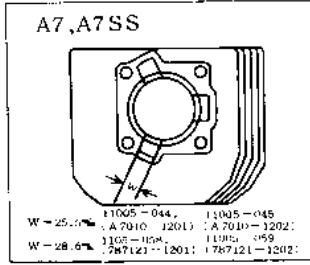

1971 A7SS-B PARTS DIAGRAM

CYLINDER HEAD/CYLINDER

1971 A7SS-B PARTS LIST

CYLINDER HEAD/CYLINDER

ITEM NAME	PART NUMBER	QUANTITY
L.H. CYLINDER HEAD (Ref # 1)	11001-020	NA
CYLINDER HEAD L.H (Ref # 1)	11001-021	1
L.H. CYLINDER HEAD (Ref # 2)	11001-022	(1
CYLINDER HEAD R.H (Ref # 2)	11001-023	1
SPARK PLUGS B8HC (Ref # 3)	92070-010	2
SPARK PLUG B8HS (Ref # 3)	B8HS	2
SPARK PLUG B9HS (Ref # 3)	B9HS	2
NUT 8MM (Ref # 4)	92015-020	8
WASHER SPRING 12MM (Ref # 5)	461F1200	8
WASHER PLAIN 12MM (Ref # 6)	92022-072	8
GASKET CYLINDER HEAD (Ref # 7)	11004-023	2
CYLINDER L.H (Ref # 8)	11005-033	1
CYLINDER R.H (Ref # 9)	11005-035	1
GASKET CYLINDER BASE (Ref # 12)	11009-023	2