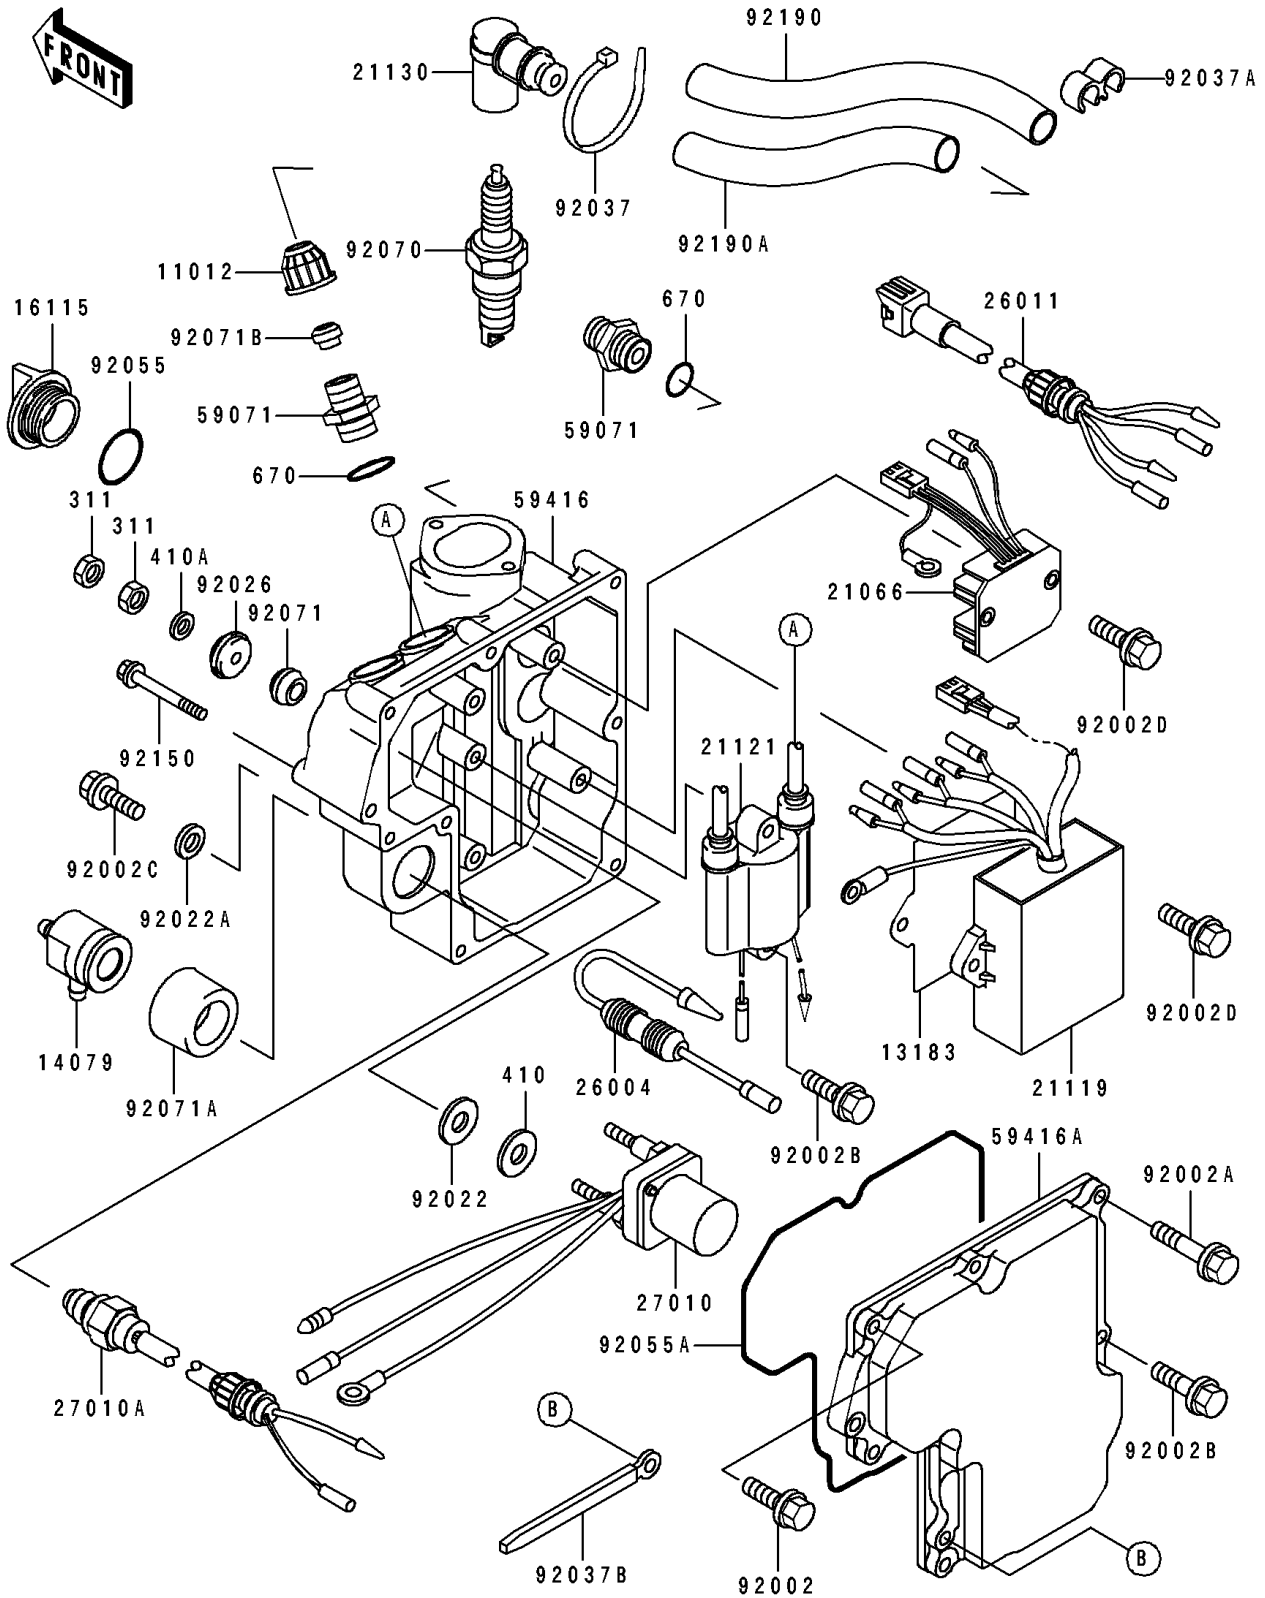

1993 750 SX PARTS DIAGRAM

Ignition System

E1830

1993 750 SX PARTS LIST

Ignition System

ITEM NAME	PART NUMBER	QUANTITY
CAP (Ref # 11012)	11012-3005	2
PLATE (Ref # 13183)	13183-3811	1
HOLDER-ASSY (Ref # 14079)	14079-3707	1
CAP-OIL FILLER (Ref # 16115)	16115-1009	1
REGULATOR-VOLTAGE (Ref # 21066)	21066-3709	1
IGNITER (Ref # 21119)	21119-3733	1
COIL-IGNITION (Ref # 21121)	21121-3705	1
CAP-SPARK PLUG (Ref # 21130)	21130-3706	2
FUSE-ASSY (Ref # 26004)	26004-3712	1
WIRE-LEAD (Ref # 26011)	26011-3792	1
SWITCH,STARTER RELAY (Ref # 27010)	27010-3724	1
SWITCH,WATER SENSOR (Ref # 27010A)	27010-3725	1
JOINT (Ref # 59071)	59071-3001	4
CASE-ELECTRIC (Ref # 59416)	59416-3725	1
CASE-ELECTRIC (Ref # 59416A)	59416-3726	1
BOLT,6X25 (Ref # 92002)	92002-3714	6
BOLT,6X40 (Ref # 92002A)	92002-3716	1
BOLT,6X30 (Ref # 92002B)	92002-3726	3
BOLT,6X16 (Ref # 92002C)	92002-3728	1
BOLT,6X20 (Ref # 92002D)	92002-3755	4
WASHER (Ref # 92022)	92022-3035	2
WASHER (Ref # 92022A)	92022-567	1
SPACER (Ref # 92026)	92026-3703	2
CLAMP (Ref # 92037)	92037-1173	2
CLAMP,HOSE (Ref # 92037A)	92037-1603	1
CLAMP,L=100 (Ref # 92037B)	92037-3736	3
RING-O,31.5X2.6 (Ref # 92055)	92055-049	1
RING-O,ELECTRIC CASE (Ref # 92055A)	92055-3731	1
PLUG-SPARK,BR8ES(NGK) (Ref # 92070)	92070-2078	2

1993 750 SX PARTS LIST

Ignition System

ITEM NAME	PART NUMBER	QUANTITY
GROMMET (Ref # 92071)	92071-3004	2
GROMMET (Ref # 92071A)	92071-3782	1
GROMMET (Ref # 92071B)	92071-527	2
BOLT,6X85 (Ref # 92150)	92150-3763	3
TUBE,HIGH TENSION,L=330 (Ref # 92190)	92190-3707	1
TUBE (Ref # 92190A)	92190-3886	1
NUT-HEX,6MM (Ref # 311)	311R0600	4
WASHER-PLAIN-SMALL,10MM (Ref # 410)	410B1000	2
WASHER-PLAIN-SMALL,6MM (Ref # 410A)	410S0600	2
O RING,16MM (Ref # 670)	670B2016	4