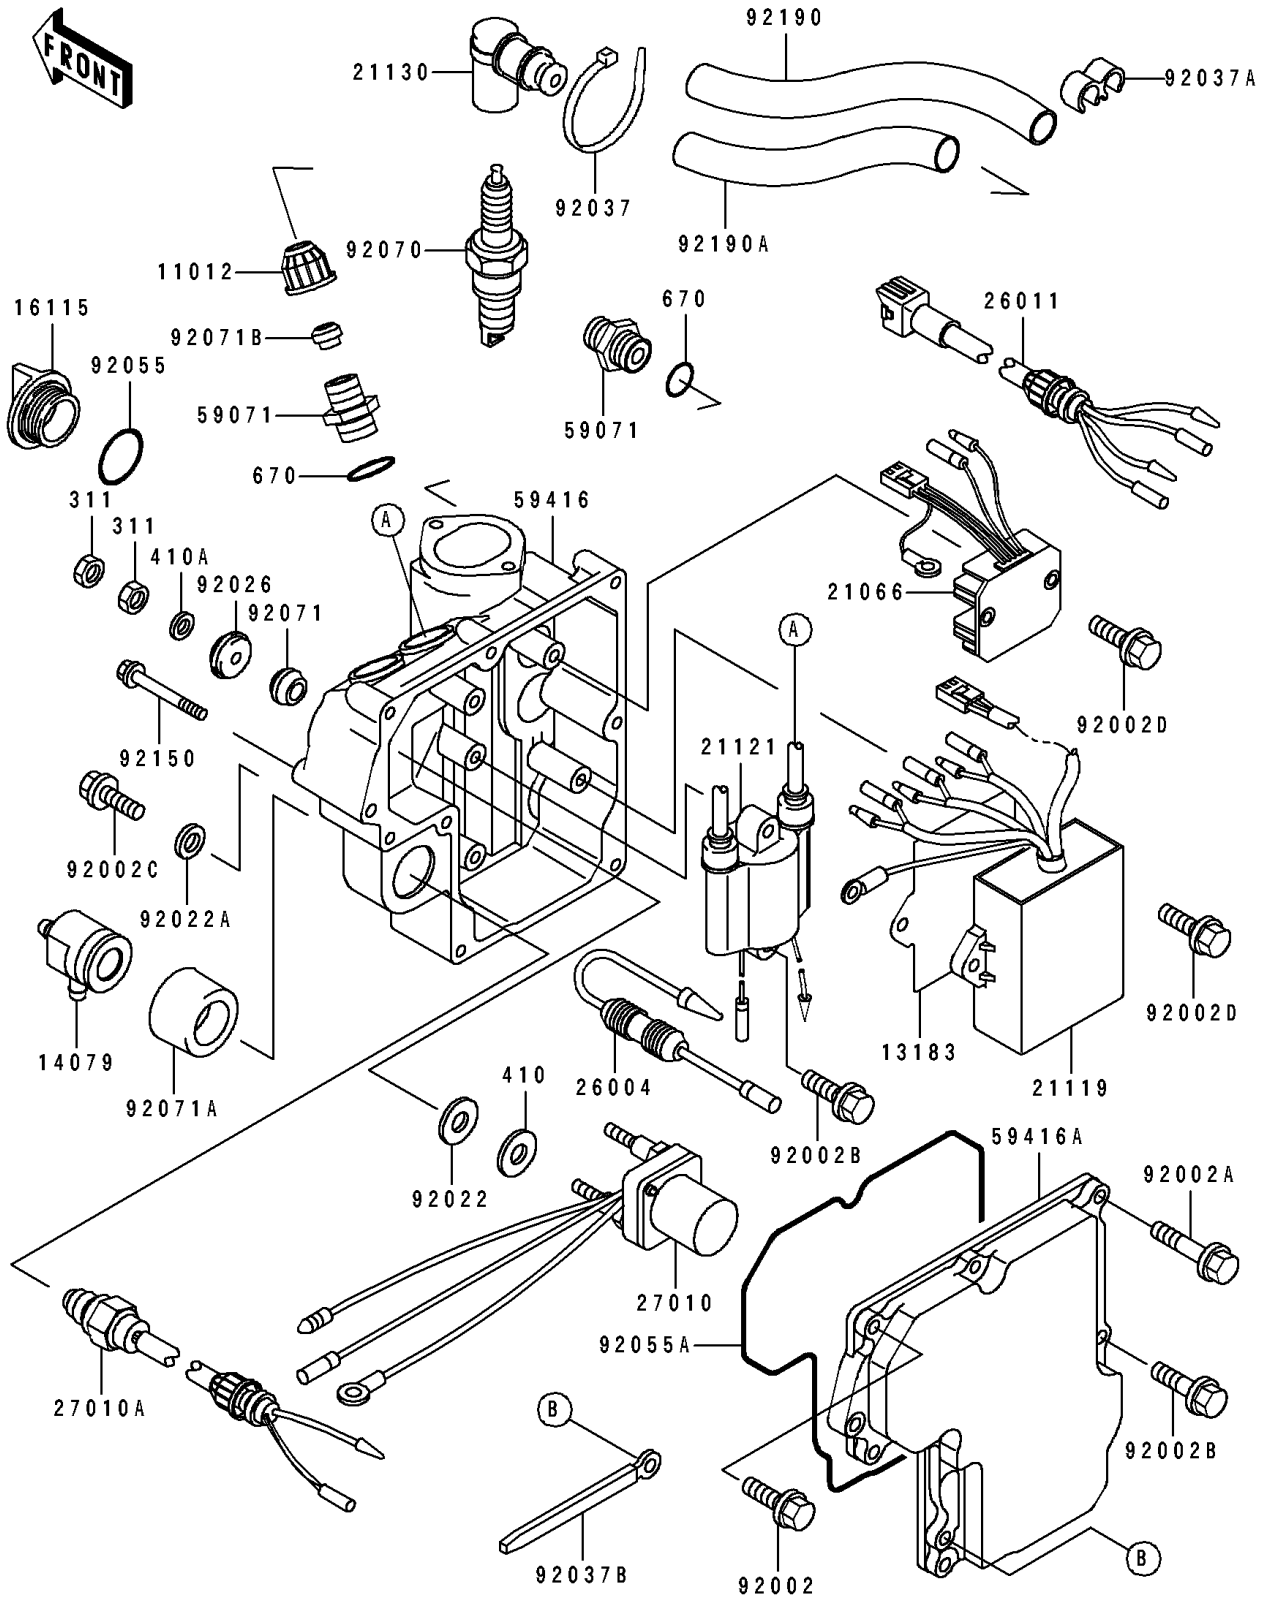

1994 750 SX PARTS DIAGRAM

Ignition System

E1830

1994 750 SX PARTS LIST

Ignition System

ITEM NAME	PART NUMBER	QUANTITY
CAP (Ref # 11012)	11012-3005	2
PLATE (Ref # 13183)	13183-3811	1
HOLDER-ASSY (Ref # 14079)	14079-3707	1
CAP-OIL FILLER (Ref # 16115)	16115-1009	1
REGULATOR-VOLTAGE (Ref # 21066)	21066-3709	1
IGNITER (Ref # 21119)	21119-3733	1
COIL-IGNITION (Ref # 21121)	21121-3705	1
CAP-SPARK PLUG (Ref # 21130)	21130-3706	2
FUSE-ASSY (Ref # 26004)	26004-3712	1
WIRE-LEAD (Ref # 26011)	26011-3792	1
SWITCH,STARTER RELAY (Ref # 27010)	27010-3724	1
SWITCH,WATER SENSOR (Ref # 27010A)	27010-3725	1
JOINT (Ref # 59071)	59071-3001	4
CASE-ELECTRIC (Ref # 59416)	59416-3725	1
CASE-ELECTRIC (Ref # 59416A)	59416-3726	1
BOLT,6X25 (Ref # 92002)	92002-3714	6
BOLT,6X40 (Ref # 92002A)	92002-3716	1
BOLT,6X30 (Ref # 92002B)	92002-3726	3
BOLT,6X16 (Ref # 92002C)	92002-3728	1
BOLT,6X20 (Ref # 92002D)	92002-3755	4
WASHER (Ref # 92022)	92022-3035	2
WASHER (Ref # 92022A)	92022-567	1
SPACER (Ref # 92026)	92026-3703	2
CLAMP (Ref # 92037)	92037-1173	2
CLAMP,HOSE (Ref # 92037A)	92037-1603	1
CLAMP,L=100 (Ref # 92037B)	92037-3736	3
RING-O,31.5X2.6 (Ref # 92055)	92055-049	1
RING-O,ELECTRIC CASE (Ref # 92055A)	92055-3731	1
PLUG-SPARK,BR8ES(NGK) (Ref # 92070)	92070-2078	2

1994 750 SX PARTS LIST

Ignition System

ITEM NAME	PART NUMBER	QUANTITY
GROMMET (Ref # 92071)	92071-3004	2
GROMMET (Ref # 92071A)	92071-3782	1
GROMMET (Ref # 92071B)	92071-527	2
BOLT,6X85 (Ref # 92150)	92150-3763	3
TUBE,HIGH TENSION,L=330 (Ref # 92190)	92190-3707	1
TUBE (Ref # 92190A)	92190-3886	1
NUT-HEX,6MM (Ref # 311)	311R0600	4
WASHER-PLAIN-SMALL,10MM (Ref # 410)	410B1000	2
WASHER-PLAIN-SMALL,6MM (Ref # 410A)	410S0600	2
O RING,16MM (Ref # 670)	670B2016	4