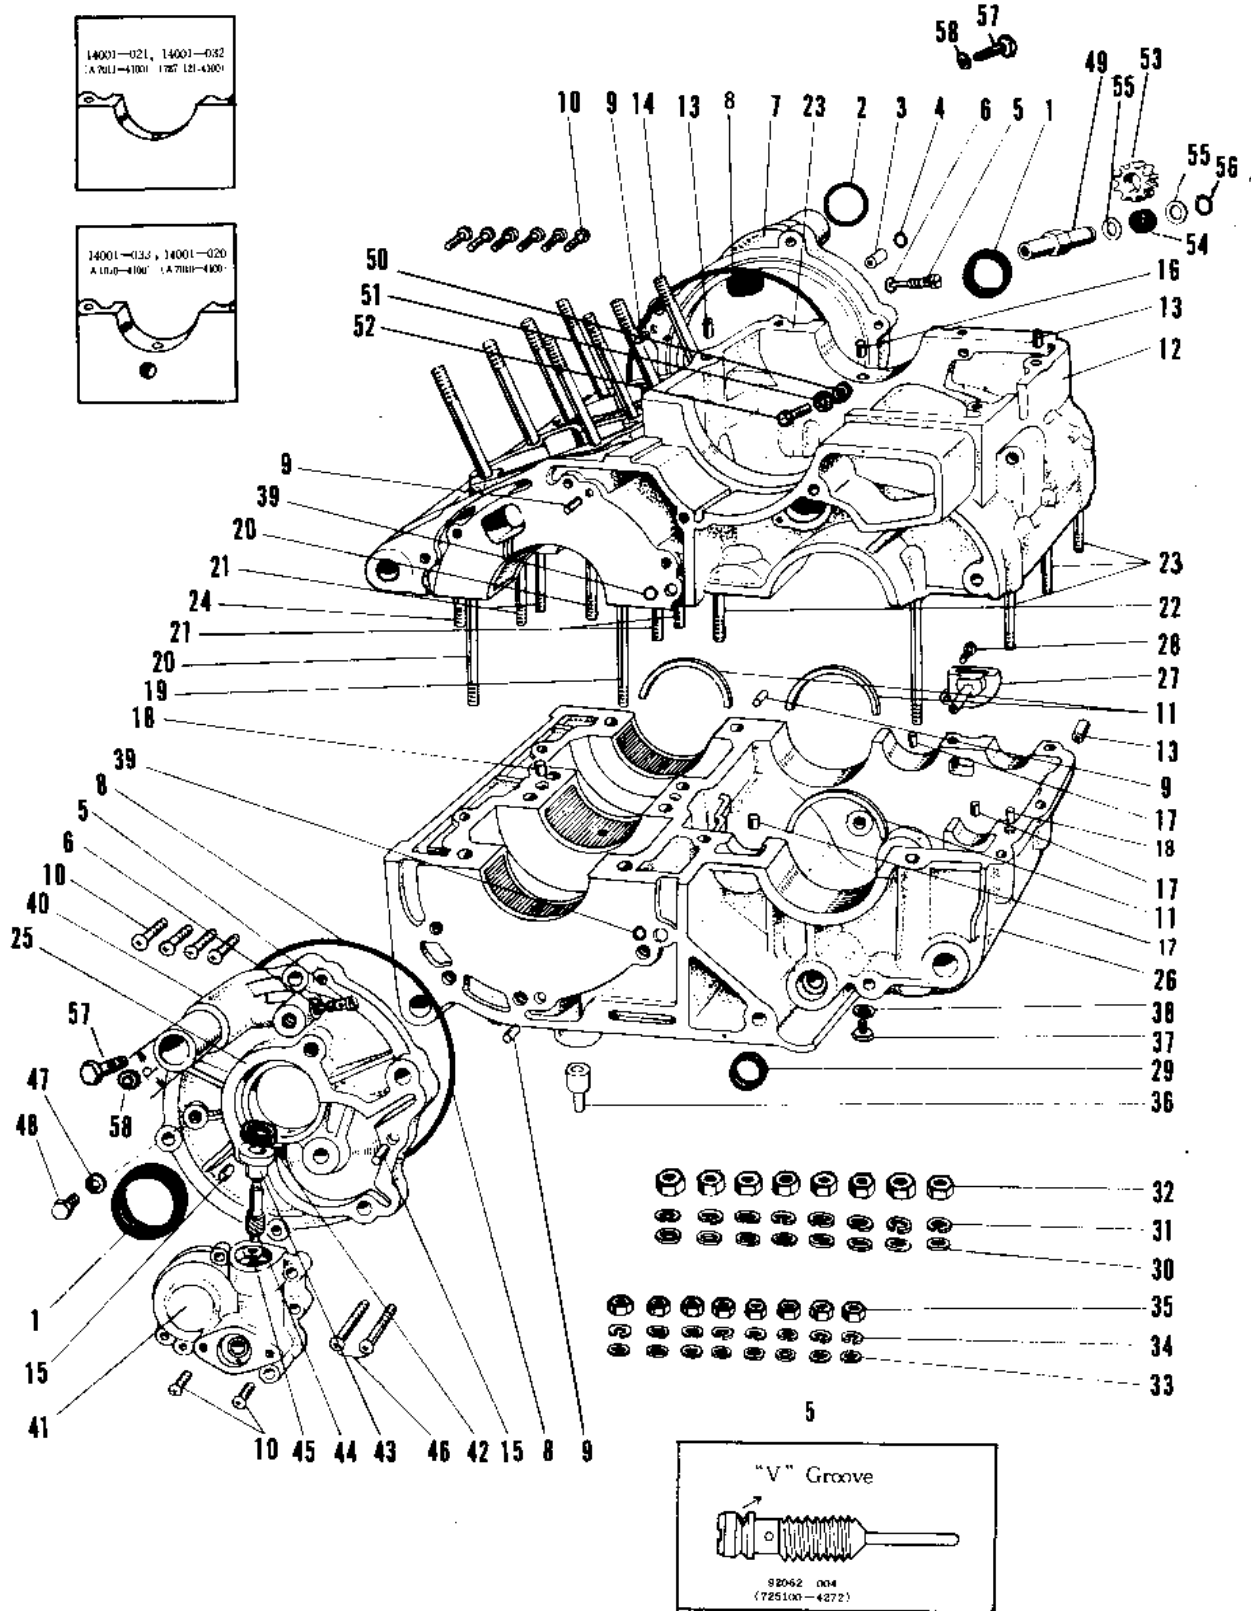

1970 Avenger PARTS DIAGRAM

CRANKCASE

1970 Avenger PARTS LIST

CRANKCASE

ITEM NAME	PART NUMBER	QUANTITY
OIL SEAL TB32457 (Ref # 1)	653B324507	2
"0" RING,32MM (Ref # 2)	670B3032	1
PIN DOWEL 8X15 (Ref # 3)	92042-009	1
"0" RING,8MM (Ref # 4)	92055-029	2
NOZZLE OIL INJECTION (Ref # 5)	92062-002	2
NOZZLE OIL INJECTION (Ref # 5)	92062-004	2
"0" RING,5MM (Ref # 6)	92055-011	2
COVER ROTRY DSC VLV R (Ref # 7)	14019-014	1
"0" RING,120MM (Ref # 8)	92055-019	2
PIN DOWEL 5X12 (Ref # 9)	610A0512	4
SCREW PAN HEAD 6X20 (Ref # 10)	220B0620	12
RING,POSITION (Ref # 11)	14013-1004	3
CRANKCASE SET (Ref # 12,17,)	14001-020	1
CRANKCASE SET (Ref # 26)	14001-032	1
PIN,DOWEL,6.5X10X12 (Ref # 13)	552B1012	3
PIN,DOWEL,10X8.2X14 (Ref # 13)	92043-1037	3
STUD 8X65 (Ref # 14)	172G0865	8
PIN DOWEL 6X12 (Ref # 15)	610A0612	2
PIN DOWEL 6X12 (Ref # 16)	610A0612	1
PIN DOWEL 8X12 (Ref # 16)	551A0812	1
PIN DOWEL 6X12 (Ref # 17)	610A0612	3
UNAVAILABLE IN PRICE BOOK (Ref # 17)	94042-016	3
PIN DOWEL 8X16 (Ref # 18)	551A0816	2
STUD 8X95 (Ref # 19)	172G0895	2
STUD 8X85 (Ref # 20)	172G0885	2
STUD 8X60 (Ref # 21)	172G0860	4
STUD 6X90 (Ref # 22)	172G0690	3
STUD 6X35 (Ref # 23)	172G0635	3
STUD 6X22 (Ref # 24)	172G0622	2