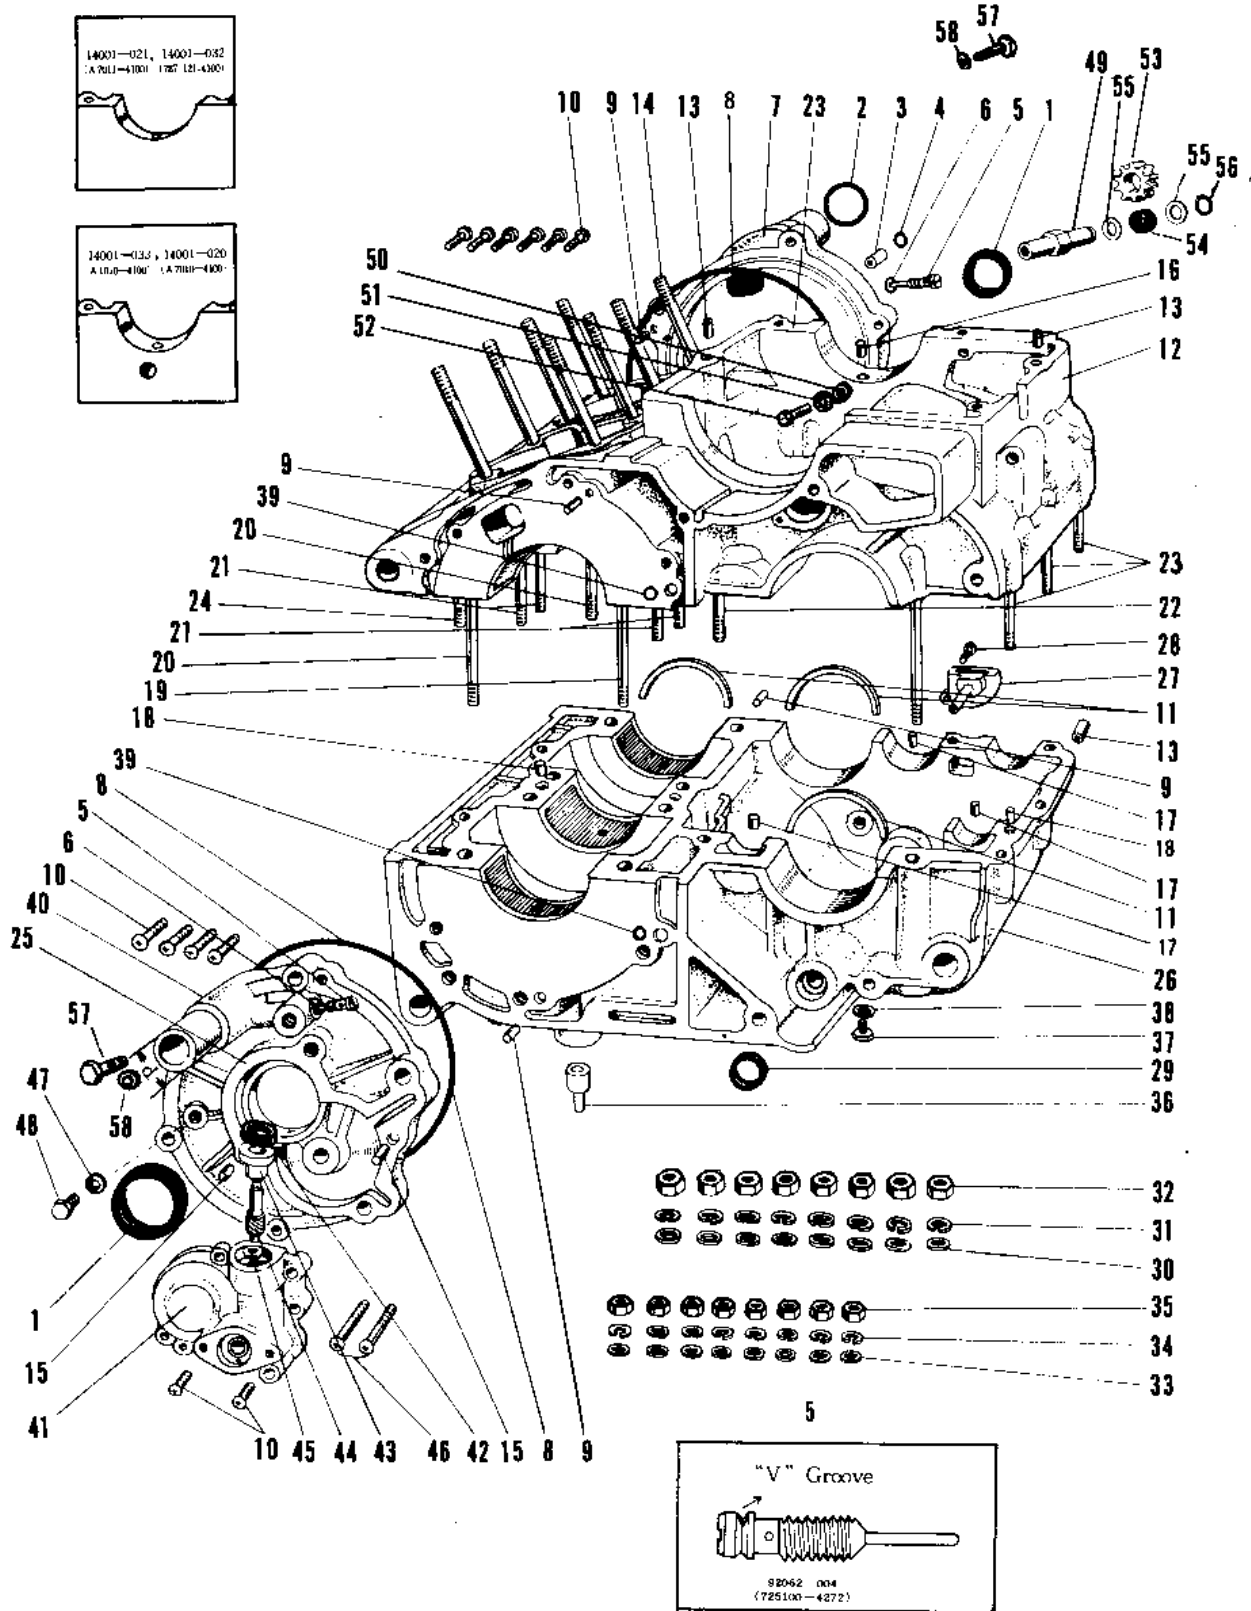

1971 Avenger PARTS DIAGRAM

CRANKCASE

1971 Avenger PARTS LIST

CRANKCASE

ITEM NAME	PART NUMBER	QUANTITY
OIL SEAL TB32457 (Ref # 1)	653B324507	2
"0" RING,32MM (Ref # 2)	670B3032	1
PIN DOWEL 8X15 (Ref # 3)	92042-009	1
"0" RING,8MM (Ref # 4)	92055-029	2
NOZZLE OIL INJECTION (Ref # 5)	92062-002	2
NOZZLE OIL INJECTION (Ref # 5)	92062-004	2
"0" RING,5MM (Ref # 6)	92055-011	2
COVER ROTRY DSC VLV R (Ref # 7)	14019-014	1
"0" RING,120MM (Ref # 8)	92055-019	2
PIN DOWEL 5X12 (Ref # 9)	610A0512	4
SCREW PAN HEAD 6X20 (Ref # 10)	220B0620	12
RING,POSITION (Ref # 11)	14013-1004	3
CRANKCASE SET (Ref # 12,17,)	14001-020	1
CRANKCASE SET (Ref # 26)	14001-032	1
PIN,DOWEL,6.5X10X12 (Ref # 13)	552B1012	3
PIN,DOWEL,10X8.2X14 (Ref # 13)	92043-1037	3
STUD 8X65 (Ref # 14)	172G0865	8
PIN DOWEL 6X12 (Ref # 15)	610A0612	2
PIN DOWEL 6X12 (Ref # 16)	610A0612	1
PIN DOWEL 8X12 (Ref # 16)	551A0812	1
PIN DOWEL 6X12 (Ref # 17)	610A0612	3
UNAVAILABLE IN PRICE BOOK (Ref # 17)	94042-016	3
PIN DOWEL 8X16 (Ref # 18)	551A0816	2
STUD 8X95 (Ref # 19)	172G0895	2
STUD 8X85 (Ref # 20)	172G0885	2
STUD 8X60 (Ref # 21)	172G0860	4
STUD 6X90 (Ref # 22)	172G0690	3
STUD 6X35 (Ref # 23)	172G0635	3
STUD 6X22 (Ref # 24)	172G0622	2