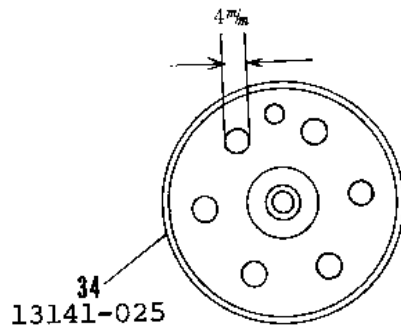

1971 A1-B PARTS DIAGRAM

TRANSMISSION

R.H. Side View

1971 A1-B PARTS LIST

TRANSMISSION

ITEM NAME	PART NUMBER	QUANTITY
NUT 18MM (Ref # 1)	92015-019	2
WASHER LOCK 18MM (Ref # 2)	463G1800	1
WASHER PL 19X36.5X0.8 (Ref # 3)	92022-074	1
BALL BEARING 6305N (Ref # 4)	92045-020	2
SHAFT DRIVE (Ref # 5)	13127-012	1
TOP GEAR DRIVE SHAFT (Ref # 6)	13136-017	1
WASHER 25MM (Ref # 7)	92022-076	5
CIRCLIP (Ref # 8)	92033-026	5
3RD GEAR DRIVE SHAFT (Ref # 9)	13132-009	1
4TH GEAR DRIVE SHAFT (Ref # 10)	13134-003	1
2ND GEAR DRIVE SHAFT (Ref # 11)	13130-008	1
WASHER 17MM (Ref # 12)	92022-075	3
WASHER THRUST (Ref # 13)	92026-021	2
BEARING NEEDLE (Ref # 14)	92046-005	2
CIRCLIP 17MM (Ref # 15)	92033-009	2
BUSH TRANSMISSION SFT (Ref # 16)	92028-043	2
LOW GEAR OUTPUT SHAFT (Ref # 17)	13129-014	1
TOP GEAR OUTPUT SHAFT (Ref # 18)	13137-007	1
3RD GEAR OUTPUT SHAFT (Ref # 19)	13133-007	1
4TH GEAR OUTPUT SHAFT (Ref # 20)	13135-003	1
2ND GEAR OUTPUT SHAFT (Ref # 21)	13131-010	1
SHAFT OUTPUT (Ref # 22)	13128-013	1
OIL SEAL SC326210 (Ref # 23)	92050-016	1
SPACER-ENG SPROCKET (Ref # 24)	92026-1024	1
ENGINE SPROCKET 15T (Ref # 25)	13144-025	1
WASHER,LOCK,18MM (Ref # 26)	92024-067	1
SCREW PAN HEAD 5X16 (Ref # 27)	220B0516	2
UNAVAILABLE IN PRICE BOOK (Ref # 27)	214B0516A	2
SWITCH,NEUTRAL (Ref # 28)	13151-1001	1