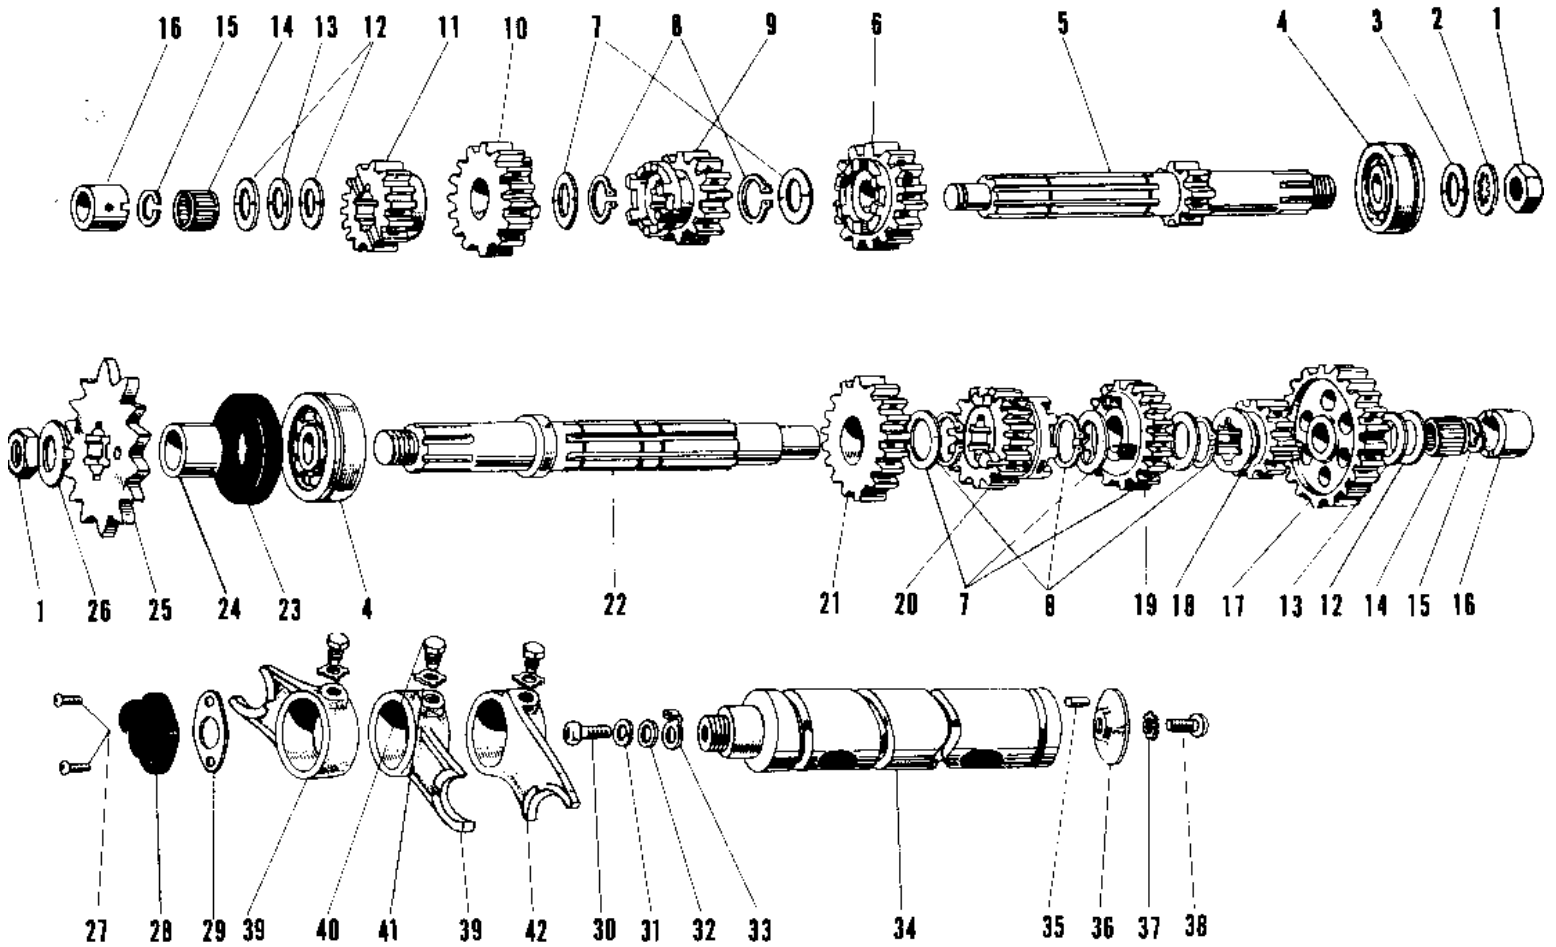

1971 A1-B PARTS DIAGRAM

TRANSMISSION

R.H. Side View

1971 A1-B PARTS LIST

TRANSMISSION

ITEM NAME	PART NUMBER	QUANTITY
NUT 18MM (Ref # 1)	92015-019	2
WASHER LOCK 18MM (Ref # 2)	463G1800	1
WASHER PL 19X36.5X0.8 (Ref # 3)	92022-074	1
BALL BEARING 6305N (Ref # 4)	92045-020	2
SHAFT DRIVE (Ref # 5)	13127-012	1
TOP GEAR DRIVE SHAFT (Ref # 6)	13136-017	1
WASHER 25MM (Ref # 7)	92022-076	5
CIRCLIP (Ref # 8)	92033-026	5
3RD GEAR DRIVE SHAFT (Ref # 9)	13132-009	1
4TH GEAR DRIVE SHAFT (Ref # 10)	13134-003	1
2ND GEAR DRIVE SHAFT (Ref # 11)	13130-008	1
WASHER 17MM (Ref # 12)	92022-075	3
WASHER THRUST (Ref # 13)	92026-021	2
BEARING NEEDLE (Ref # 14)	92046-005	2
CIRCLIP 17MM (Ref # 15)	92033-009	2
BUSH TRANSMISSION SFT (Ref # 16)	92028-043	2
LOW GEAR OUTPUT SHAFT (Ref # 17)	13129-014	1
TOP GEAR OUTPUT SHAFT (Ref # 18)	13137-007	1
3RD GEAR OUTPUT SHAFT (Ref # 19)	13133-007	1
4TH GEAR OUTPUT SHAFT (Ref # 20)	13135-003	1
2ND GEAR OUTPUT SHAFT (Ref # 21)	13131-010	1
SHAFT OUTPUT (Ref # 22)	13128-013	1
OIL SEAL SC326210 (Ref # 23)	92050-016	1
SPACER-ENG SPROCKET (Ref # 24)	92026-1024	1
ENGINE SPROCKET 15T (Ref # 25)	13144-025	1
WASHER,LOCK,18MM (Ref # 26)	92024-067	1
SCREW PAN HEAD 5X16 (Ref # 27)	220B0516	2
UNAVAILABLE IN PRICE BOOK (Ref # 27)	214B0516A	2
SWITCH,NEUTRAL (Ref # 28)	13151-1001	1