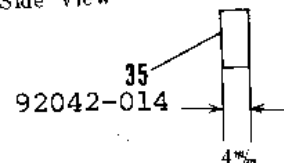

1971 A1-B PARTS DIAGRAM

TRANSMISSION

R.H. Side View

1971 A1-B PARTS LIST

TRANSMISSION

ITEM NAME	PART NUMBER	QUANTITY
NUT 18MM (Ref # 1)	92015-019	2
WASHER LOCK 18MM (Ref # 2)	463G1800	1
WASHER PL 19X36.5X0.8 (Ref # 3)	92022-074	1
BALL BEARING 6305N (Ref # 4)	92045-020	2
SHAFT DRIVE (Ref # 5)	13127-012	1
TOP GEAR DRIVE SHAFT (Ref # 6)	13136-017	1
WASHER 25MM (Ref # 7)	92022-076	5
CIRCLIP (Ref # 8)	92033-026	5
3RD GEAR DRIVE SHAFT (Ref # 9)	13132-009	1
4TH GEAR DRIVE SHAFT (Ref # 10)	13134-003	1
2ND GEAR DRIVE SHAFT (Ref # 11)	13130-008	1
WASHER 17MM (Ref # 12)	92022-075	3
WASHER THRUST (Ref # 13)	92026-021	2
BEARING NEEDLE (Ref # 14)	92046-005	2
CIRCLIP 17MM (Ref # 15)	92033-009	2
BUSH TRANSMISSION SFT (Ref # 16)	92028-043	2
LOW GEAR OUTPUT SHAFT (Ref # 17)	13129-014	1
TOP GEAR OUTPUT SHAFT (Ref # 18)	13137-007	1
3RD GEAR OUTPUT SHAFT (Ref # 19)	13133-007	1
4TH GEAR OUTPUT SHAFT (Ref # 20)	13135-003	1
2ND GEAR OUTPUT SHAFT (Ref # 21)	13131-010	1
SHAFT OUTPUT (Ref # 22)	13128-013	1
OIL SEAL SC326210 (Ref # 23)	92050-016	1
SPACER-ENG SPROCKET (Ref # 24)	92026-1024	1
ENGINE SPROCKET 15T (Ref # 25)	13144-025	1
WASHER,LOCK,18MM (Ref # 26)	92024-067	1
SCREW PAN HEAD 5X16 (Ref # 27)	220B0516	2
UNAVAILABLE IN PRICE BOOK (Ref # 27)	214B0516A	2
SWITCH,NEUTRAL (Ref # 28)	13151-1001	1