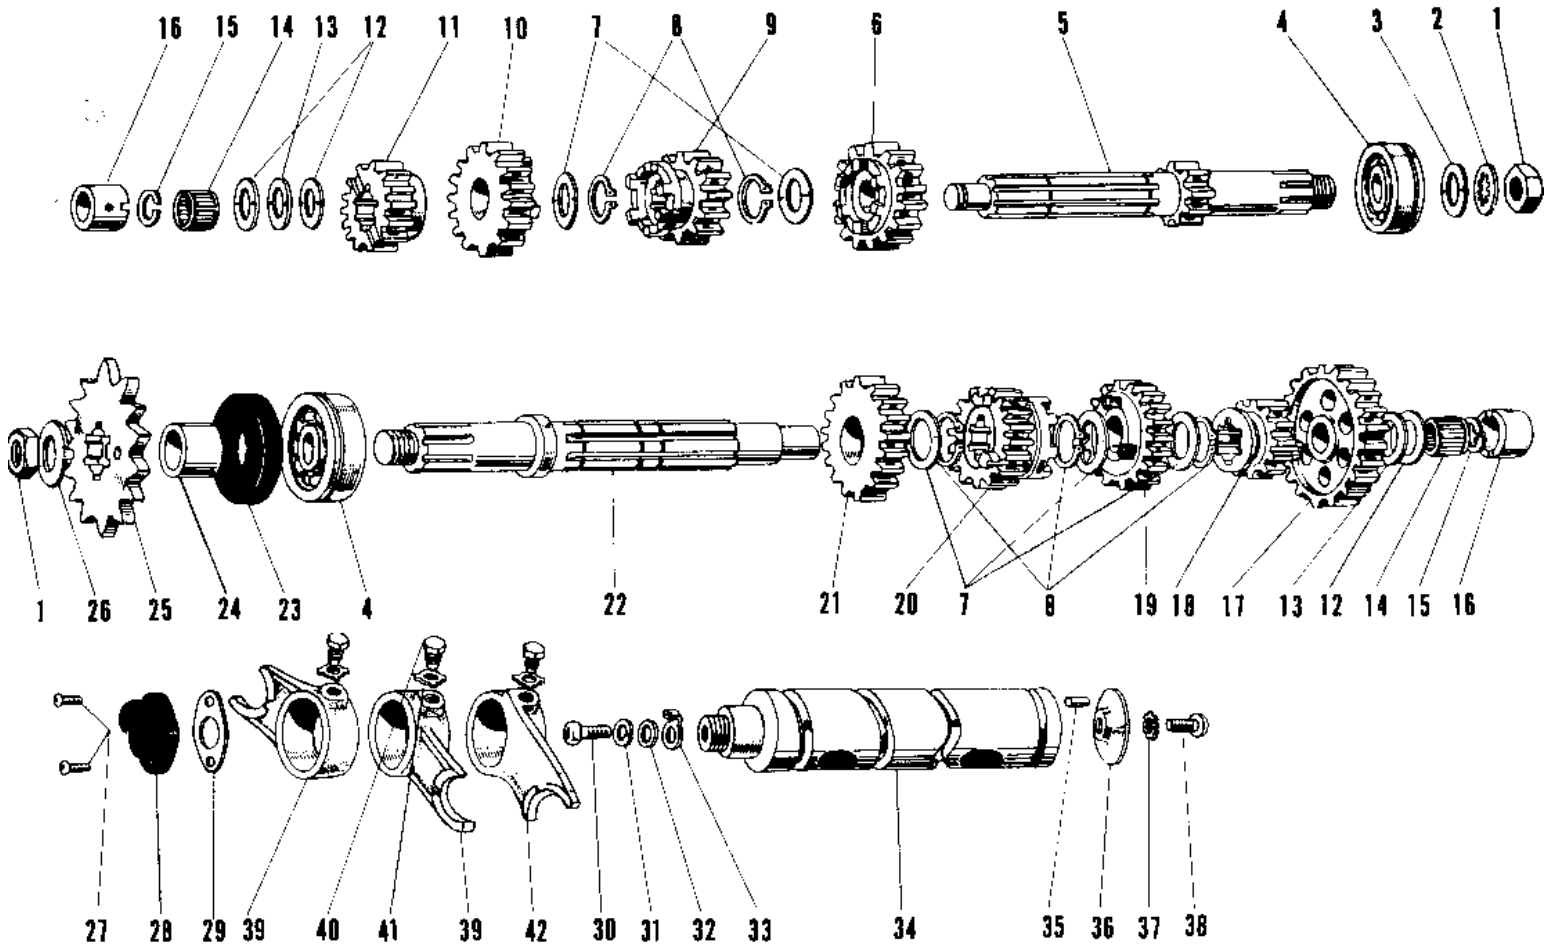

1969 A1SS PARTS DIAGRAM

TRANSMISSION

R.H. Side View

1969 A1SS PARTS LIST

TRANSMISSION

ITEM NAME	PART NUMBER	QUANTITY
NUT 18MM (Ref # 1)	92015-019	2
WASHER LOCK 18MM (Ref # 2)	463G1800	1
WASHER PL 19X36.5X0.8 (Ref # 3)	92022-074	1
BALL BEARING 6305N (Ref # 4)	92045-020	2
SHAFT DRIVE (Ref # 5)	13127-012	1
TOP GEAR DRIVE SHAFT (Ref # 6)	13136-017	1
WASHER 25MM (Ref # 7)	92022-076	5
CIRCLIP (Ref # 8)	92033-026	5
3RD GEAR DRIVE SHAFT (Ref # 9)	13132-009	1
4TH GEAR DRIVE SHAFT (Ref # 10)	13134-003	1
2ND GEAR DRIVE SHAFT (Ref # 11)	13130-008	1
WASHER 17MM (Ref # 12)	92022-075	3
WASHER THRUST (Ref # 13)	92026-021	2
BEARING NEEDLE (Ref # 14)	92046-005	2
CIRCLIP 17MM (Ref # 15)	92033-009	2
BUSH TRANSMISSION SFT (Ref # 16)	92028-043	2
LOW GEAR OUTPUT SHAFT (Ref # 17)	13129-014	1
TOP GEAR OUTPUT SHAFT (Ref # 18)	13137-007	1
3RD GEAR OUTPUT SHAFT (Ref # 19)	13133-007	1
4TH GEAR OUTPUT SHAFT (Ref # 20)	13135-003	1
2ND GEAR OUTPUT SHAFT (Ref # 21)	13131-010	1
SHAFT OUTPUT (Ref # 22)	13128-013	1
OIL SEAL SC326210 (Ref # 23)	92050-016	1
SPACER-ENG SPROCKET (Ref # 24)	92026-1024	1
ENGINE SPROCKET 15T (Ref # 25)	13144-025	1
WASHER,LOCK,18MM (Ref # 26)	92024-067	1
SCREW PAN HEAD 5X16 (Ref # 27)	220B0516	2
UNAVAILABLE IN PRICE BOOK (Ref # 27)	214B0516A	2
SWITCH,NEUTRAL (Ref # 28)	13151-1001	1