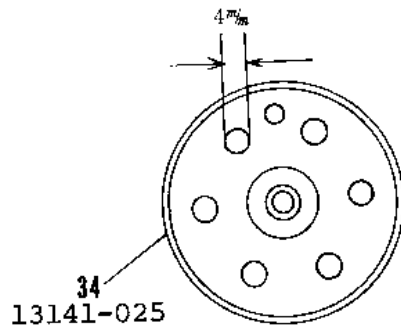

1969 A1SS PARTS DIAGRAM

TRANSMISSION

R.H. Side View

1969 A1SS PARTS LIST

TRANSMISSION

ITEM NAME	PART NUMBER	QUANTITY
NUT 18MM (Ref # 1)	92015-019	2
WASHER LOCK 18MM (Ref # 2)	463G1800	1
WASHER PL 19X36.5X0.8 (Ref # 3)	92022-074	1
BALL BEARING 6305N (Ref # 4)	92045-020	2
SHAFT DRIVE (Ref # 5)	13127-012	1
TOP GEAR DRIVE SHAFT (Ref # 6)	13136-017	1
WASHER 25MM (Ref # 7)	92022-076	5
CIRCLIP (Ref # 8)	92033-026	5
3RD GEAR DRIVE SHAFT (Ref # 9)	13132-009	1
4TH GEAR DRIVE SHAFT (Ref # 10)	13134-003	1
2ND GEAR DRIVE SHAFT (Ref # 11)	13130-008	1
WASHER 17MM (Ref # 12)	92022-075	3
WASHER THRUST (Ref # 13)	92026-021	2
BEARING NEEDLE (Ref # 14)	92046-005	2
CIRCLIP 17MM (Ref # 15)	92033-009	2
BUSH TRANSMISSION SFT (Ref # 16)	92028-043	2
LOW GEAR OUTPUT SHAFT (Ref # 17)	13129-014	1
TOP GEAR OUTPUT SHAFT (Ref # 18)	13137-007	1
3RD GEAR OUTPUT SHAFT (Ref # 19)	13133-007	1
4TH GEAR OUTPUT SHAFT (Ref # 20)	13135-003	1
2ND GEAR OUTPUT SHAFT (Ref # 21)	13131-010	1
SHAFT OUTPUT (Ref # 22)	13128-013	1
OIL SEAL SC326210 (Ref # 23)	92050-016	1
SPACER-ENG SPROCKET (Ref # 24)	92026-1024	1
ENGINE SPROCKET 15T (Ref # 25)	13144-025	1
WASHER,LOCK,18MM (Ref # 26)	92024-067	1
SCREW PAN HEAD 5X16 (Ref # 27)	220B0516	2
UNAVAILABLE IN PRICE BOOK (Ref # 27)	214B0516A	2
SWITCH,NEUTRAL (Ref # 28)	13151-1001	1