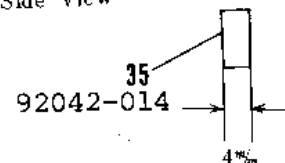

1967 A1SS PARTS DIAGRAM

TRANSMISSION