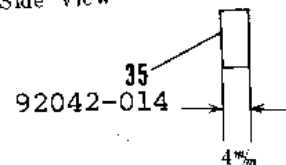

1969 A1SS PARTS DIAGRAM

TRANSMISSION

R.H. Side View

1969 A1SS PARTS LIST

TRANSMISSION

ITEM NAME	PART NUMBER	QUANTITY
NUT 18MM (Ref # 1)	92015-019	2
WASHER LOCK 18MM (Ref # 2)	463G1800	1
WASHER PL 19X36.5X0.8 (Ref # 3)	92022-074	1
BALL BEARING 6305N (Ref # 4)	92045-020	2
SHAFT DRIVE (Ref # 5)	13127-012	1
TOP GEAR DRIVE SHAFT (Ref # 6)	13136-017	1
WASHER 25MM (Ref # 7)	92022-076	5
CIRCLIP (Ref # 8)	92033-026	5
3RD GEAR DRIVE SHAFT (Ref # 9)	13132-009	1
4TH GEAR DRIVE SHAFT (Ref # 10)	13134-003	1
2ND GEAR DRIVE SHAFT (Ref # 11)	13130-008	1
WASHER 17MM (Ref # 12)	92022-075	3
WASHER THRUST (Ref # 13)	92026-021	2
BEARING NEEDLE (Ref # 14)	92046-005	2
CIRCLIP 17MM (Ref # 15)	92033-009	2
BUSH TRANSMISSION SFT (Ref # 16)	92028-043	2
LOW GEAR OUTPUT SHAFT (Ref # 17)	13129-014	1
TOP GEAR OUTPUT SHAFT (Ref # 18)	13137-007	1
3RD GEAR OUTPUT SHAFT (Ref # 19)	13133-007	1
4TH GEAR OUTPUT SHAFT (Ref # 20)	13135-003	1
2ND GEAR OUTPUT SHAFT (Ref # 21)	13131-010	1
SHAFT OUTPUT (Ref # 22)	13128-013	1
OIL SEAL SC326210 (Ref # 23)	92050-016	1
SPACER-ENG SPROCKET (Ref # 24)	92026-1024	1
ENGINE SPROCKET 15T (Ref # 25)	13144-025	1
WASHER,LOCK,18MM (Ref # 26)	92024-067	1
SCREW PAN HEAD 5X16 (Ref # 27)	220B0516	2
UNAVAILABLE IN PRICE BOOK (Ref # 27)	214B0516A	2
SWITCH,NEUTRAL (Ref # 28)	13151-1001	1