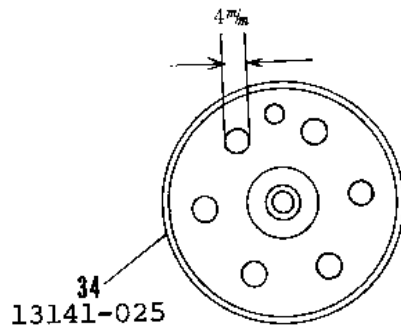

# 1967 A1SS PARTS DIAGRAM

## TRANSMISSION

## TRANSMISSION

ITEM NAME	PART NUMBER	QUANTITY
NUT 18MM (Ref # 1)	92015-019	2
WASHER LOCK 18MM (Ref # 2)	463G1800	1
WASHER PL 19X36.5X0.8 (Ref # 3)	92022-074	1
BALL BEARING 6305N (Ref # 4)	92045-020	2
SHAFT DRIVE (Ref # 5)	13127-012	1
TOP GEAR DRIVE SHAFT (Ref # 6)	13136-017	1
WASHER 25MM (Ref # 7)	92022-076	5
CIRCLIP (Ref # 8)	92033-026	5
3RD GEAR DRIVE SHAFT (Ref # 9)	13132-009	1
4TH GEAR DRIVE SHAFT (Ref # 10)	13134-003	1
2ND GEAR DRIVE SHAFT (Ref # 11)	13130-008	1
WASHER 17MM (Ref # 12)	92022-075	3
WASHER THRUST (Ref # 13)	92026-021	2
BEARING NEEDLE (Ref # 14)	92046-005	2
CIRCLIP 17MM (Ref # 15)	92033-009	2
BUSH TRANSMISSION SFT (Ref # 16)	92028-043	2
LOW GEAR OUTPUT SHAFT (Ref # 17)	13129-014	1
TOP GEAR OUTPUT SHAFT (Ref # 18)	13137-007	1
3RD GEAR OUTPUT SHAFT (Ref # 19)	13133-007	1
4TH GEAR OUTPUT SHAFT (Ref # 20)	13135-003	1
2ND GEAR OUTPUT SHAFT (Ref # 21)	13131-010	1
SHAFT OUTPUT (Ref # 22)	13128-013	1
OIL SEAL SC326210 (Ref # 23)	92050-016	1
SPACER-ENG SPROCKET (Ref # 24)	92026-1024	1
ENGINE SPROCKET 15T (Ref # 25)	13144-025	1
WASHER,LOCK,18MM (Ref # 26)	92024-067	1
SCREW PAN HEAD 5X16 (Ref # 27)	220B0516	2
UNAVAILABLE IN PRICE BOOK (Ref # 27)	214B0516A	2
SWITCH,NEUTRAL (Ref # 28)	13151-1001	1

### TRANSMISSION

ITEM NAME	PART NUMBER	QUANTITY
GASKET NEUTRAL SWITCH (Ref # 29)	13146-002	1
UNAVAILABLE IN PRICE BOOK (Ref # 30)	92011-003	1
WASHER SPRING 6MM (Ref # 31)	461F0600	1
WASHER PLAIN 6MM (Ref # 32)	410B0600	1
ROTOR,NEUTRAL INDICTR (Ref # 33)	21007-1003	1
DRUM GEAR CHANGE (Ref # 34)	13141-025	1
PIN GEAR CHANGE DRUM (Ref # 35)	92043-004	6
PIN GEAR CHANGE DRUM (Ref # 35)	92042-014	6
PLATE CHANGE DRUM PIN (Ref # 36)	13142-004	1
WASHER LOCK 6MM (Ref # 37)	464H0600	1
SCREW PAN HEAD 6X12 (Ref # 38)	220B0612	1
FORK SELECTOR TOP (Ref # 39)	13140-013	2
PIN SELECT FORK GUIDE (Ref # 40)	92043-016	3
WASHER LOCK 10MM (Ref # 41)	92031-001	3
FORK-SELECTOR,LOW (Ref # 42)	13140-014	1
SELECTOR FORK LOW (Ref # )	13140-004	1