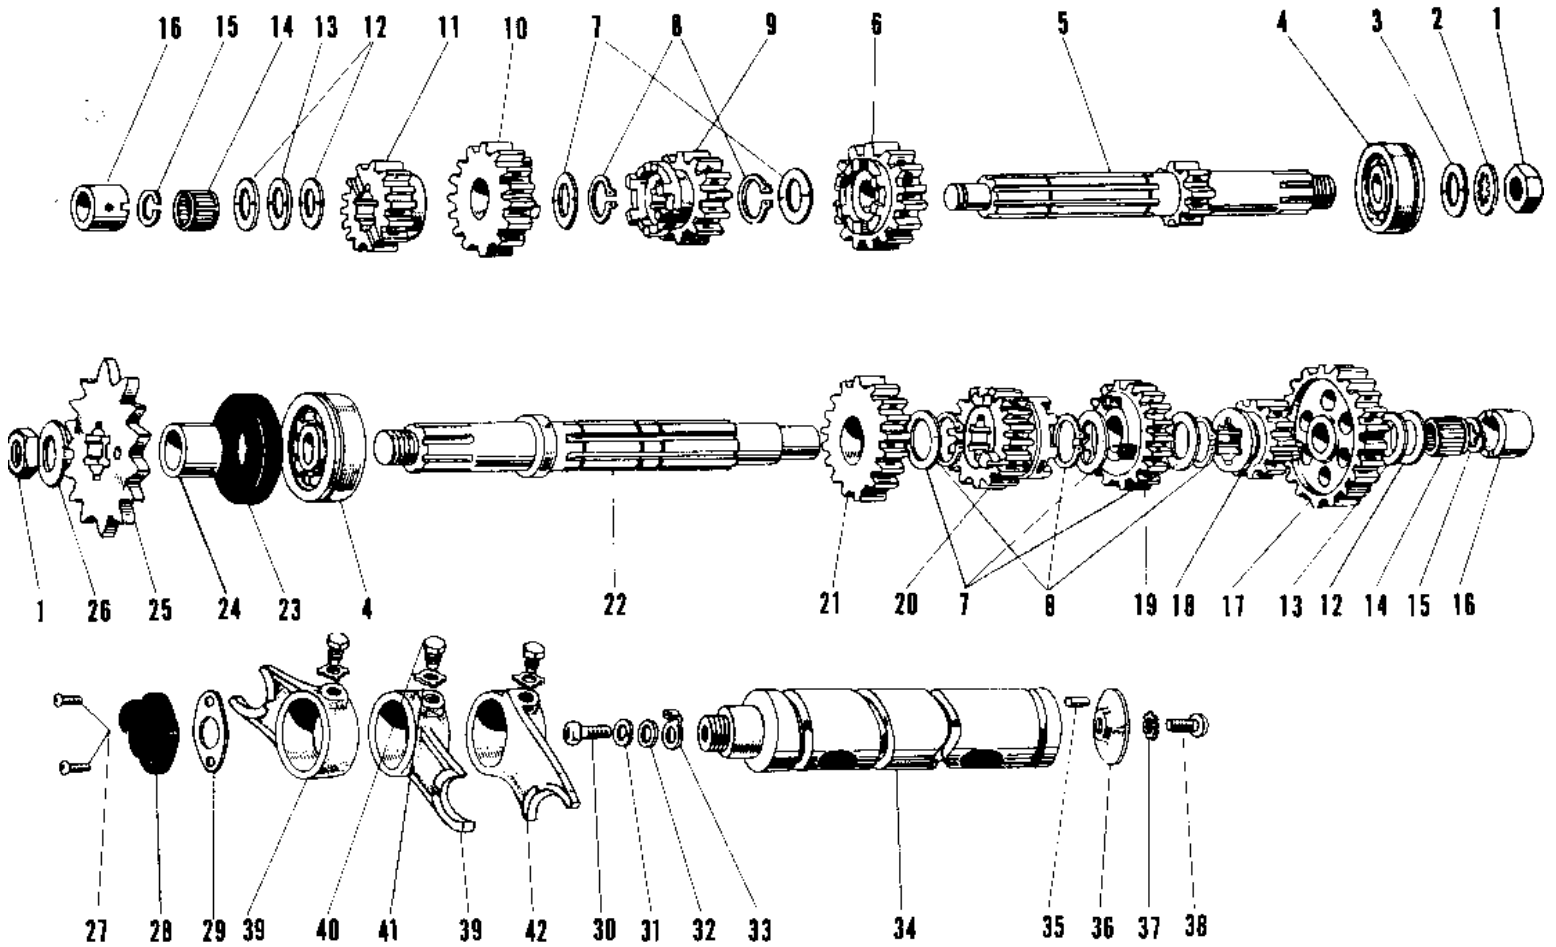

# 1967 A1SS PARTS DIAGRAM

## TRANSMISSION

## TRANSMISSION

ITEM NAME	PART NUMBER	QUANTITY
NUT 18MM (Ref # 1)	92015-019	2
WASHER LOCK 18MM (Ref # 2)	463G1800	1
WASHER PL 19X36.5X0.8 (Ref # 3)	92022-074	1
BALL BEARING 6305N (Ref # 4)	92045-020	2
SHAFT DRIVE (Ref # 5)	13127-012	1
TOP GEAR DRIVE SHAFT (Ref # 6)	13136-017	1
WASHER 25MM (Ref # 7)	92022-076	5
CIRCLIP (Ref # 8)	92033-026	5
3RD GEAR DRIVE SHAFT (Ref # 9)	13132-009	1
4TH GEAR DRIVE SHAFT (Ref # 10)	13134-003	1
2ND GEAR DRIVE SHAFT (Ref # 11)	13130-008	1
WASHER 17MM (Ref # 12)	92022-075	3
WASHER THRUST (Ref # 13)	92026-021	2
BEARING NEEDLE (Ref # 14)	92046-005	2
CIRCLIP 17MM (Ref # 15)	92033-009	2
BUSH TRANSMISSION SFT (Ref # 16)	92028-043	2
LOW GEAR OUTPUT SHAFT (Ref # 17)	13129-014	1
TOP GEAR OUTPUT SHAFT (Ref # 18)	13137-007	1
3RD GEAR OUTPUT SHAFT (Ref # 19)	13133-007	1
4TH GEAR OUTPUT SHAFT (Ref # 20)	13135-003	1
2ND GEAR OUTPUT SHAFT (Ref # 21)	13131-010	1
SHAFT OUTPUT (Ref # 22)	13128-013	1
OIL SEAL SC326210 (Ref # 23)	92050-016	1
SPACER-ENG SPROCKET (Ref # 24)	92026-1024	1
ENGINE SPROCKET 15T (Ref # 25)	13144-025	1
WASHER,LOCK,18MM (Ref # 26)	92024-067	1
SCREW PAN HEAD 5X16 (Ref # 27)	220B0516	2
UNAVAILABLE IN PRICE BOOK (Ref # 27)	214B0516A	2
SWITCH,NEUTRAL (Ref # 28)	13151-1001	1

### TRANSMISSION

ITEM NAME	PART NUMBER	QUANTITY
GASKET NEUTRAL SWITCH (Ref # 29)	13146-002	1
UNAVAILABLE IN PRICE BOOK (Ref # 30)	92011-003	1
WASHER SPRING 6MM (Ref # 31)	461F0600	1
WASHER PLAIN 6MM (Ref # 32)	410B0600	1
ROTOR,NEUTRAL INDICTR (Ref # 33)	21007-1003	1
DRUM GEAR CHANGE (Ref # 34)	13141-025	1
PIN GEAR CHANGE DRUM (Ref # 35)	92043-004	6
PIN GEAR CHANGE DRUM (Ref # 35)	92042-014	6
PLATE CHANGE DRUM PIN (Ref # 36)	13142-004	1
WASHER LOCK 6MM (Ref # 37)	464H0600	1
SCREW PAN HEAD 6X12 (Ref # 38)	220B0612	1
FORK SELECTOR TOP (Ref # 39)	13140-013	2
PIN SELECT FORK GUIDE (Ref # 40)	92043-016	3
WASHER LOCK 10MM (Ref # 41)	92031-001	3
FORK-SELECTOR,LOW (Ref # 42)	13140-014	1
SELECTOR FORK LOW (Ref # )	13140-004	1