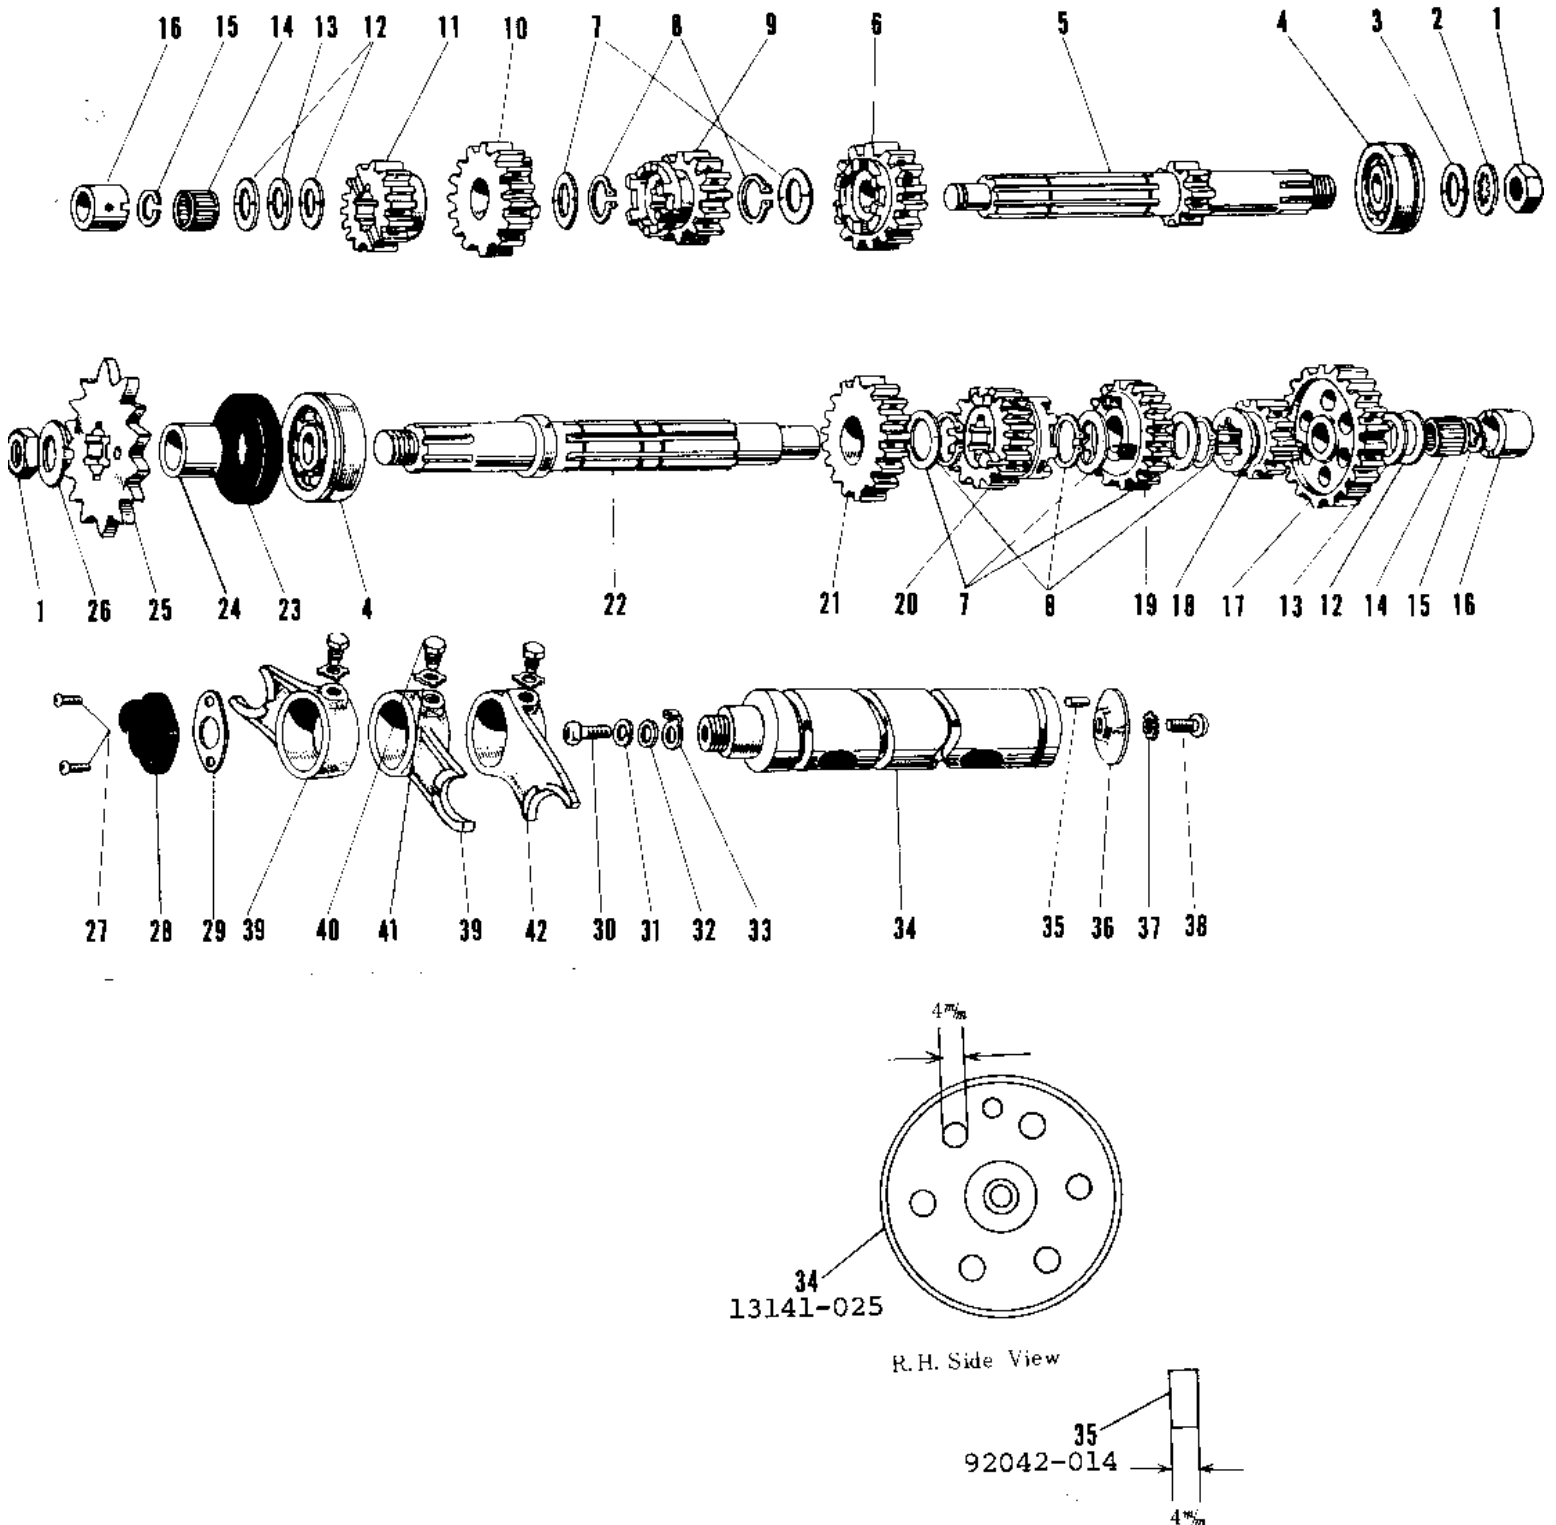

1971 A1SS-B PARTS DIAGRAM

TRANSMISSION

1971 A1SS-B PARTS LIST

TRANSMISSION

| ITEM NAME | PART NUMBER | QUANTITY |
|--------------------------------------|-------------|----------|
| NUT 18MM (Ref # 1) | 92015-019 | 2 |
| WASHER LOCK 18MM (Ref # 2) | 463G1800 | 1 |
| WASHER PL 19X36.5X0.8 (Ref # 3) | 92022-074 | 1 |
| BALL BEARING 6305N (Ref # 4) | 92045-020 | 2 |
| SHAFT DRIVE (Ref # 5) | 13127-012 | 1 |
| TOP GEAR DRIVE SHAFT (Ref # 6) | 13136-017 | 1 |
| WASHER 25MM (Ref # 7) | 92022-076 | 5 |
| CIRCLIP (Ref # 8) | 92033-026 | 5 |
| 3RD GEAR DRIVE SHAFT (Ref # 9) | 13132-009 | 1 |
| 4TH GEAR DRIVE SHAFT (Ref # 10) | 13134-003 | 1 |
| 2ND GEAR DRIVE SHAFT (Ref # 11) | 13130-008 | 1 |
| WASHER 17MM (Ref # 12) | 92022-075 | 3 |
| WASHER THRUST (Ref # 13) | 92026-021 | 2 |
| BEARING NEEDLE (Ref # 14) | 92046-005 | 2 |
| CIRCLIP 17MM (Ref # 15) | 92033-009 | 2 |
| BUSH TRANSMISSION SFT (Ref # 16) | 92028-043 | 2 |
| LOW GEAR OUTPUT SHAFT (Ref # 17) | 13129-014 | 1 |
| TOP GEAR OUTPUT SHAFT (Ref # 18) | 13137-007 | 1 |
| 3RD GEAR OUTPUT SHAFT (Ref # 19) | 13133-007 | 1 |
| 4TH GEAR OUTPUT SHAFT (Ref # 20) | 13135-003 | 1 |
| 2ND GEAR OUTPUT SHAFT (Ref # 21) | 13131-010 | 1 |
| SHAFT OUTPUT (Ref # 22) | 13128-013 | 1 |
| OIL SEAL SC326210 (Ref # 23) | 92050-016 | 1 |
| SPACER-ENG SPROCKET (Ref # 24) | 92026-1024 | 1 |
| ENGINE SPROCKET 15T (Ref # 25) | 13144-025 | 1 |
| WASHER,LOCK,18MM (Ref # 26) | 92024-067 | 1 |
| SCREW PAN HEAD 5X16 (Ref # 27) | 220B0516 | 2 |
| UNAVAILABLE IN PRICE BOOK (Ref # 27) | 214B0516A | 2 |
| SWITCH,NEUTRAL (Ref # 28) | 13151-1001 | 1 |