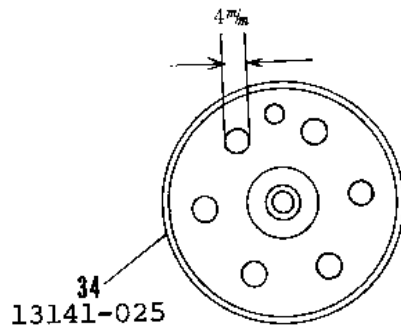

1968 Avenger PARTS DIAGRAM

TRANSMISSION

R.H. Side View

1968 Avenger PARTS LIST

TRANSMISSION

ITEM NAME	PART NUMBER	QUANTITY
NUT 18MM (Ref # 1)	92015-019	2
WASHER LOCK 18MM (Ref # 2)	463G1800	1
WASHER PL 19X36.5X0.8 (Ref # 3)	92022-074	1
BALL BEARING 6305N (Ref # 4)	92045-020	2
SHAFT DRIVE (Ref # 5)	13127-012	1
TOP GEAR DRIVE SHAFT (Ref # 6)	13136-017	1
WASHER 25MM (Ref # 7)	92022-076	5
CIRCLIP (Ref # 8)	92033-026	5
3RD GEAR DRIVE SHAFT (Ref # 9)	13132-009	1
4TH GEAR DRIVE SHAFT (Ref # 10)	13134-003	1
2ND GEAR DRIVE SHAFT (Ref # 11)	13130-008	1
WASHER 17MM (Ref # 12)	92022-075	3
WASHER THRUST (Ref # 13)	92026-021	2
BEARING NEEDLE (Ref # 14)	92046-005	2
CIRCLIP 17MM (Ref # 15)	92033-009	2
BUSH TRANSMISSION SFT (Ref # 16)	92028-043	2
LOW GEAR OUTPUT SHAFT (Ref # 17)	13129-014	1
TOP GEAR OUTPUT SHAFT (Ref # 18)	13137-007	1
3RD GEAR OUTPUT SHAFT (Ref # 19)	13133-007	1
4TH GEAR OUTPUT SHAFT (Ref # 20)	13135-003	1
2ND GEAR OUTPUT SHAFT (Ref # 21)	13131-010	1
SHAFT OUTPUT (Ref # 22)	13128-013	1
OIL SEAL SC326210 (Ref # 23)	92050-016	1
SPACER-ENG SPROCKET (Ref # 24)	92026-1024	1
ENGINE SPROCKET 15T (Ref # 25)	13144-025	1
WASHER,LOCK,18MM (Ref # 26)	92024-067	1
SCREW PAN HEAD 5X16 (Ref # 27)	220B0516	2
UNAVAILABLE IN PRICE BOOK (Ref # 27)	214B0516A	2
SWITCH,NEUTRAL (Ref # 28)	13151-1001	1