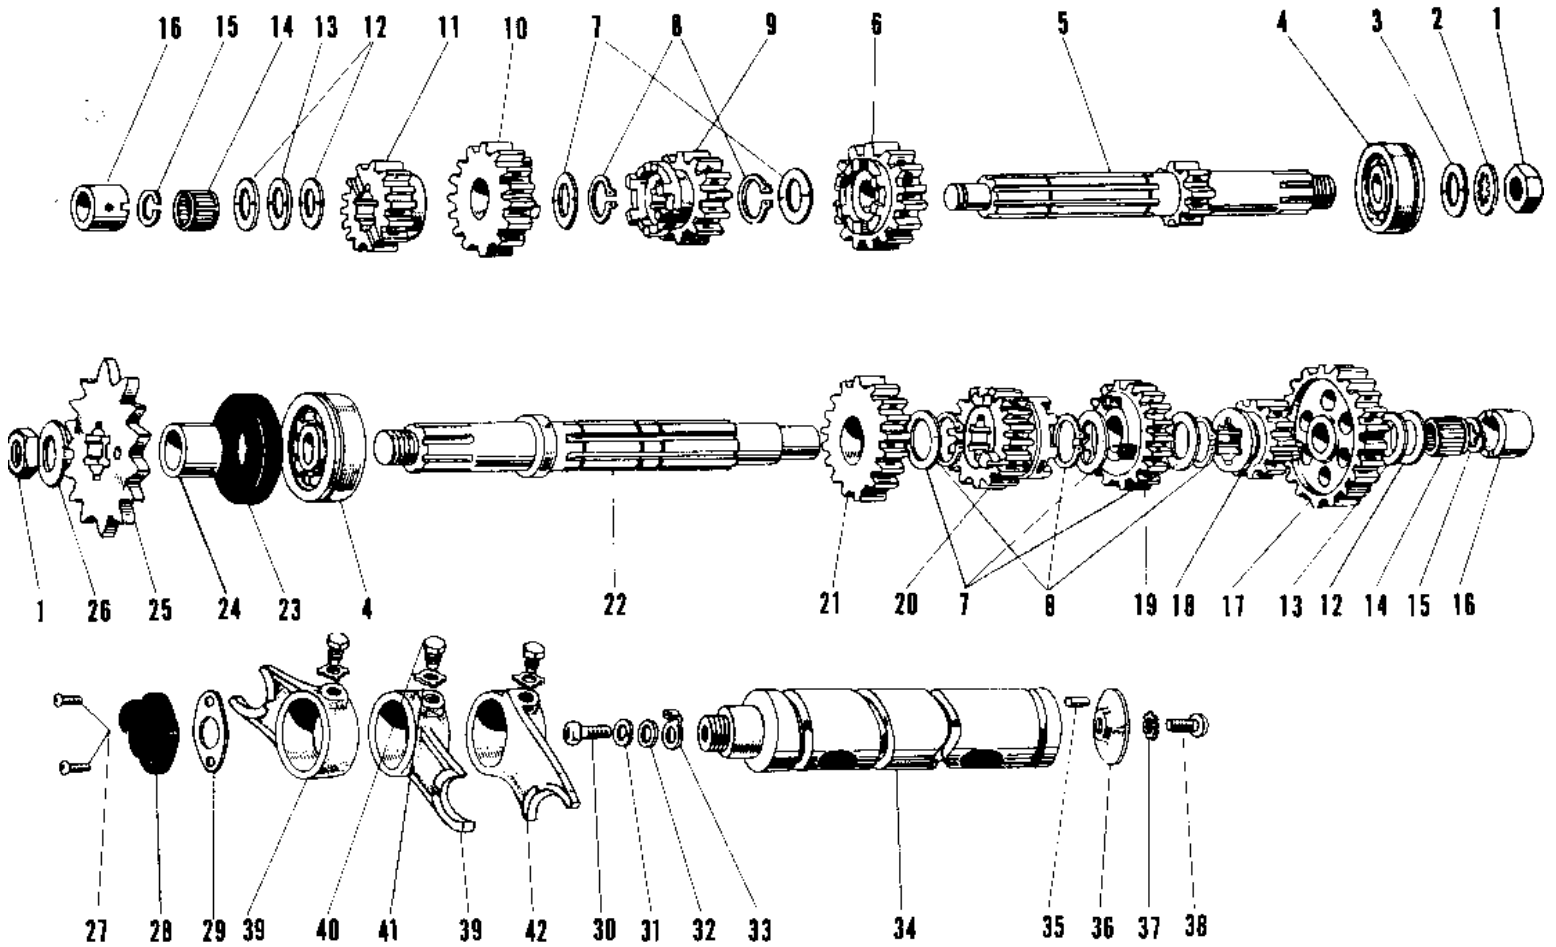

1968 Avenger PARTS DIAGRAM

TRANSMISSION