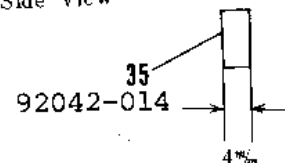

1968 Avenger PARTS DIAGRAM

TRANSMISSION

R.H. Side View

1968 Avenger PARTS LIST

TRANSMISSION

ITEM NAME	PART NUMBER	QUANTITY
NUT 18MM (Ref # 1)	92015-019	2
WASHER LOCK 18MM (Ref # 2)	463G1800	1
WASHER PL 19X36.5X0.8 (Ref # 3)	92022-074	1
BALL BEARING 6305N (Ref # 4)	92045-020	2
SHAFT DRIVE (Ref # 5)	13127-012	1
TOP GEAR DRIVE SHAFT (Ref # 6)	13136-017	1
WASHER 25MM (Ref # 7)	92022-076	5
CIRCLIP (Ref # 8)	92033-026	5
3RD GEAR DRIVE SHAFT (Ref # 9)	13132-009	1
4TH GEAR DRIVE SHAFT (Ref # 10)	13134-003	1
2ND GEAR DRIVE SHAFT (Ref # 11)	13130-008	1
WASHER 17MM (Ref # 12)	92022-075	3
WASHER THRUST (Ref # 13)	92026-021	2
BEARING NEEDLE (Ref # 14)	92046-005	2
CIRCLIP 17MM (Ref # 15)	92033-009	2
BUSH TRANSMISSION SFT (Ref # 16)	92028-043	2
LOW GEAR OUTPUT SHAFT (Ref # 17)	13129-014	1
TOP GEAR OUTPUT SHAFT (Ref # 18)	13137-007	1
3RD GEAR OUTPUT SHAFT (Ref # 19)	13133-007	1
4TH GEAR OUTPUT SHAFT (Ref # 20)	13135-003	1
2ND GEAR OUTPUT SHAFT (Ref # 21)	13131-010	1
SHAFT OUTPUT (Ref # 22)	13128-013	1
OIL SEAL SC326210 (Ref # 23)	92050-016	1
SPACER-ENG SPROCKET (Ref # 24)	92026-1024	1
ENGINE SPROCKET 15T (Ref # 25)	13144-025	1
WASHER,LOCK,18MM (Ref # 26)	92024-067	1
SCREW PAN HEAD 5X16 (Ref # 27)	220B0516	2
UNAVAILABLE IN PRICE BOOK (Ref # 27)	214B0516A	2
SWITCH,NEUTRAL (Ref # 28)	13151-1001	1