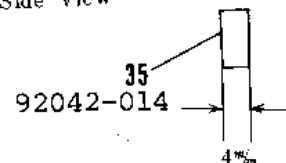

1971 Avenger PARTS DIAGRAM

TRANSMISSION

R.H. Side View

1971 Avenger PARTS LIST

TRANSMISSION

ITEM NAME	PART NUMBER	QUANTITY
NUT 18MM (Ref # 1)	92015-019	2
WASHER LOCK 18MM (Ref # 2)	463G1800	1
WASHER PL 19X36.5X0.8 (Ref # 3)	92022-074	1
BALL BEARING 6305N (Ref # 4)	92045-020	2
SHAFT DRIVE (Ref # 5)	13127-012	1
TOP GEAR DRIVE SHAFT (Ref # 6)	13136-017	1
WASHER 25MM (Ref # 7)	92022-076	5
CIRCLIP (Ref # 8)	92033-026	5
3RD GEAR DRIVE SHAFT (Ref # 9)	13132-009	1
4TH GEAR DRIVE SHAFT (Ref # 10)	13134-003	1
2ND GEAR DRIVE SHAFT (Ref # 11)	13130-008	1
WASHER 17MM (Ref # 12)	92022-075	3
WASHER THRUST (Ref # 13)	92026-021	2
BEARING NEEDLE (Ref # 14)	92046-005	2
CIRCLIP 17MM (Ref # 15)	92033-009	2
BUSH TRANSMISSION SFT (Ref # 16)	92028-043	2
LOW GEAR OUTPUT SHAFT (Ref # 17)	13129-014	1
TOP GEAR OUTPUT SHAFT (Ref # 18)	13137-007	1
3RD GEAR OUTPUT SHAFT (Ref # 19)	13133-007	1
4TH GEAR OUTPUT SHAFT (Ref # 20)	13135-003	1
2ND GEAR OUTPUT SHAFT (Ref # 21)	13131-010	1
SHAFT OUTPUT (Ref # 22)	13128-013	1
OIL SEAL SC326210 (Ref # 23)	92050-016	1
SPACER-ENG SPROCKET (Ref # 24)	92026-1024	1
ENGINE SPROCKET 15T (Ref # 25)	13144-025	1
WASHER,LOCK,18MM (Ref # 26)	92024-067	1
SCREW PAN HEAD 5X16 (Ref # 27)	220B0516	2
UNAVAILABLE IN PRICE BOOK (Ref # 27)	214B0516A	2
SWITCH,NEUTRAL (Ref # 28)	13151-1001	1