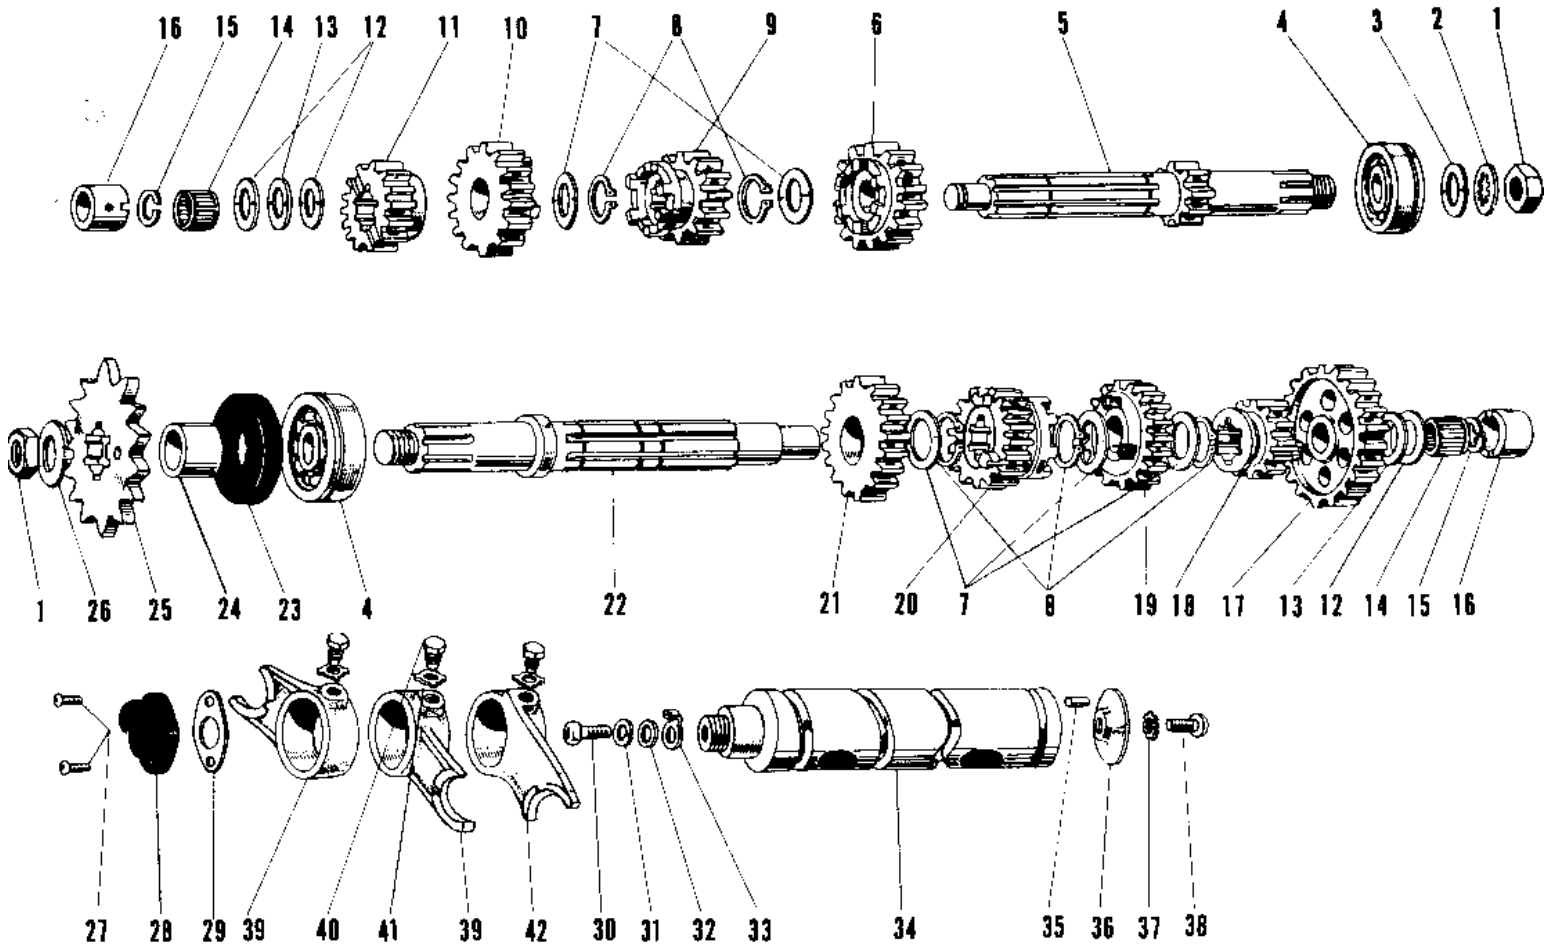

1971 Avenger PARTS DIAGRAM

TRANSMISSION

R.H. Side View

1971 Avenger PARTS LIST

TRANSMISSION

ITEM NAME	PART NUMBER	QUANTITY
NUT 18MM (Ref # 1)	92015-019	2
WASHER LOCK 18MM (Ref # 2)	463G1800	1
WASHER PL 19X36.5X0.8 (Ref # 3)	92022-074	1
BALL BEARING 6305N (Ref # 4)	92045-020	2
SHAFT DRIVE (Ref # 5)	13127-012	1
TOP GEAR DRIVE SHAFT (Ref # 6)	13136-017	1
WASHER 25MM (Ref # 7)	92022-076	5
CIRCLIP (Ref # 8)	92033-026	5
3RD GEAR DRIVE SHAFT (Ref # 9)	13132-009	1
4TH GEAR DRIVE SHAFT (Ref # 10)	13134-003	1
2ND GEAR DRIVE SHAFT (Ref # 11)	13130-008	1
WASHER 17MM (Ref # 12)	92022-075	3
WASHER THRUST (Ref # 13)	92026-021	2
BEARING NEEDLE (Ref # 14)	92046-005	2
CIRCLIP 17MM (Ref # 15)	92033-009	2
BUSH TRANSMISSION SFT (Ref # 16)	92028-043	2
LOW GEAR OUTPUT SHAFT (Ref # 17)	13129-014	1
TOP GEAR OUTPUT SHAFT (Ref # 18)	13137-007	1
3RD GEAR OUTPUT SHAFT (Ref # 19)	13133-007	1
4TH GEAR OUTPUT SHAFT (Ref # 20)	13135-003	1
2ND GEAR OUTPUT SHAFT (Ref # 21)	13131-010	1
SHAFT OUTPUT (Ref # 22)	13128-013	1
OIL SEAL SC326210 (Ref # 23)	92050-016	1
SPACER-ENG SPROCKET (Ref # 24)	92026-1024	1
ENGINE SPROCKET 15T (Ref # 25)	13144-025	1
WASHER,LOCK,18MM (Ref # 26)	92024-067	1
SCREW PAN HEAD 5X16 (Ref # 27)	220B0516	2
UNAVAILABLE IN PRICE BOOK (Ref # 27)	214B0516A	2
SWITCH,NEUTRAL (Ref # 28)	13151-1001	1