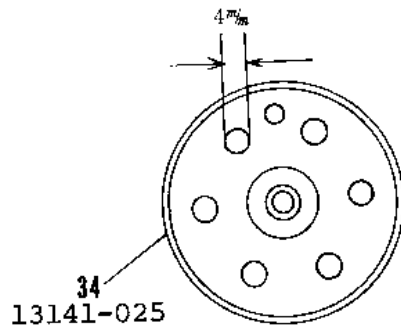

1971 Avenger PARTS DIAGRAM

TRANSMISSION

R.H. Side View

1971 Avenger PARTS LIST

TRANSMISSION

ITEM NAME	PART NUMBER	QUANTITY
NUT 18MM (Ref # 1)	92015-019	2
WASHER LOCK 18MM (Ref # 2)	463G1800	1
WASHER PL 19X36.5X0.8 (Ref # 3)	92022-074	1
BALL BEARING 6305N (Ref # 4)	92045-020	2
SHAFT DRIVE (Ref # 5)	13127-012	1
TOP GEAR DRIVE SHAFT (Ref # 6)	13136-017	1
WASHER 25MM (Ref # 7)	92022-076	5
CIRCLIP (Ref # 8)	92033-026	5
3RD GEAR DRIVE SHAFT (Ref # 9)	13132-009	1
4TH GEAR DRIVE SHAFT (Ref # 10)	13134-003	1
2ND GEAR DRIVE SHAFT (Ref # 11)	13130-008	1
WASHER 17MM (Ref # 12)	92022-075	3
WASHER THRUST (Ref # 13)	92026-021	2
BEARING NEEDLE (Ref # 14)	92046-005	2
CIRCLIP 17MM (Ref # 15)	92033-009	2
BUSH TRANSMISSION SFT (Ref # 16)	92028-043	2
LOW GEAR OUTPUT SHAFT (Ref # 17)	13129-014	1
TOP GEAR OUTPUT SHAFT (Ref # 18)	13137-007	1
3RD GEAR OUTPUT SHAFT (Ref # 19)	13133-007	1
4TH GEAR OUTPUT SHAFT (Ref # 20)	13135-003	1
2ND GEAR OUTPUT SHAFT (Ref # 21)	13131-010	1
SHAFT OUTPUT (Ref # 22)	13128-013	1
OIL SEAL SC326210 (Ref # 23)	92050-016	1
SPACER-ENG SPROCKET (Ref # 24)	92026-1024	1
ENGINE SPROCKET 15T (Ref # 25)	13144-025	1
WASHER,LOCK,18MM (Ref # 26)	92024-067	1
SCREW PAN HEAD 5X16 (Ref # 27)	220B0516	2
UNAVAILABLE IN PRICE BOOK (Ref # 27)	214B0516A	2
SWITCH,NEUTRAL (Ref # 28)	13151-1001	1