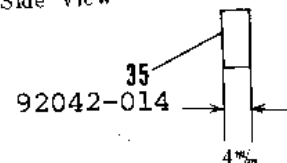

R.H. Side View