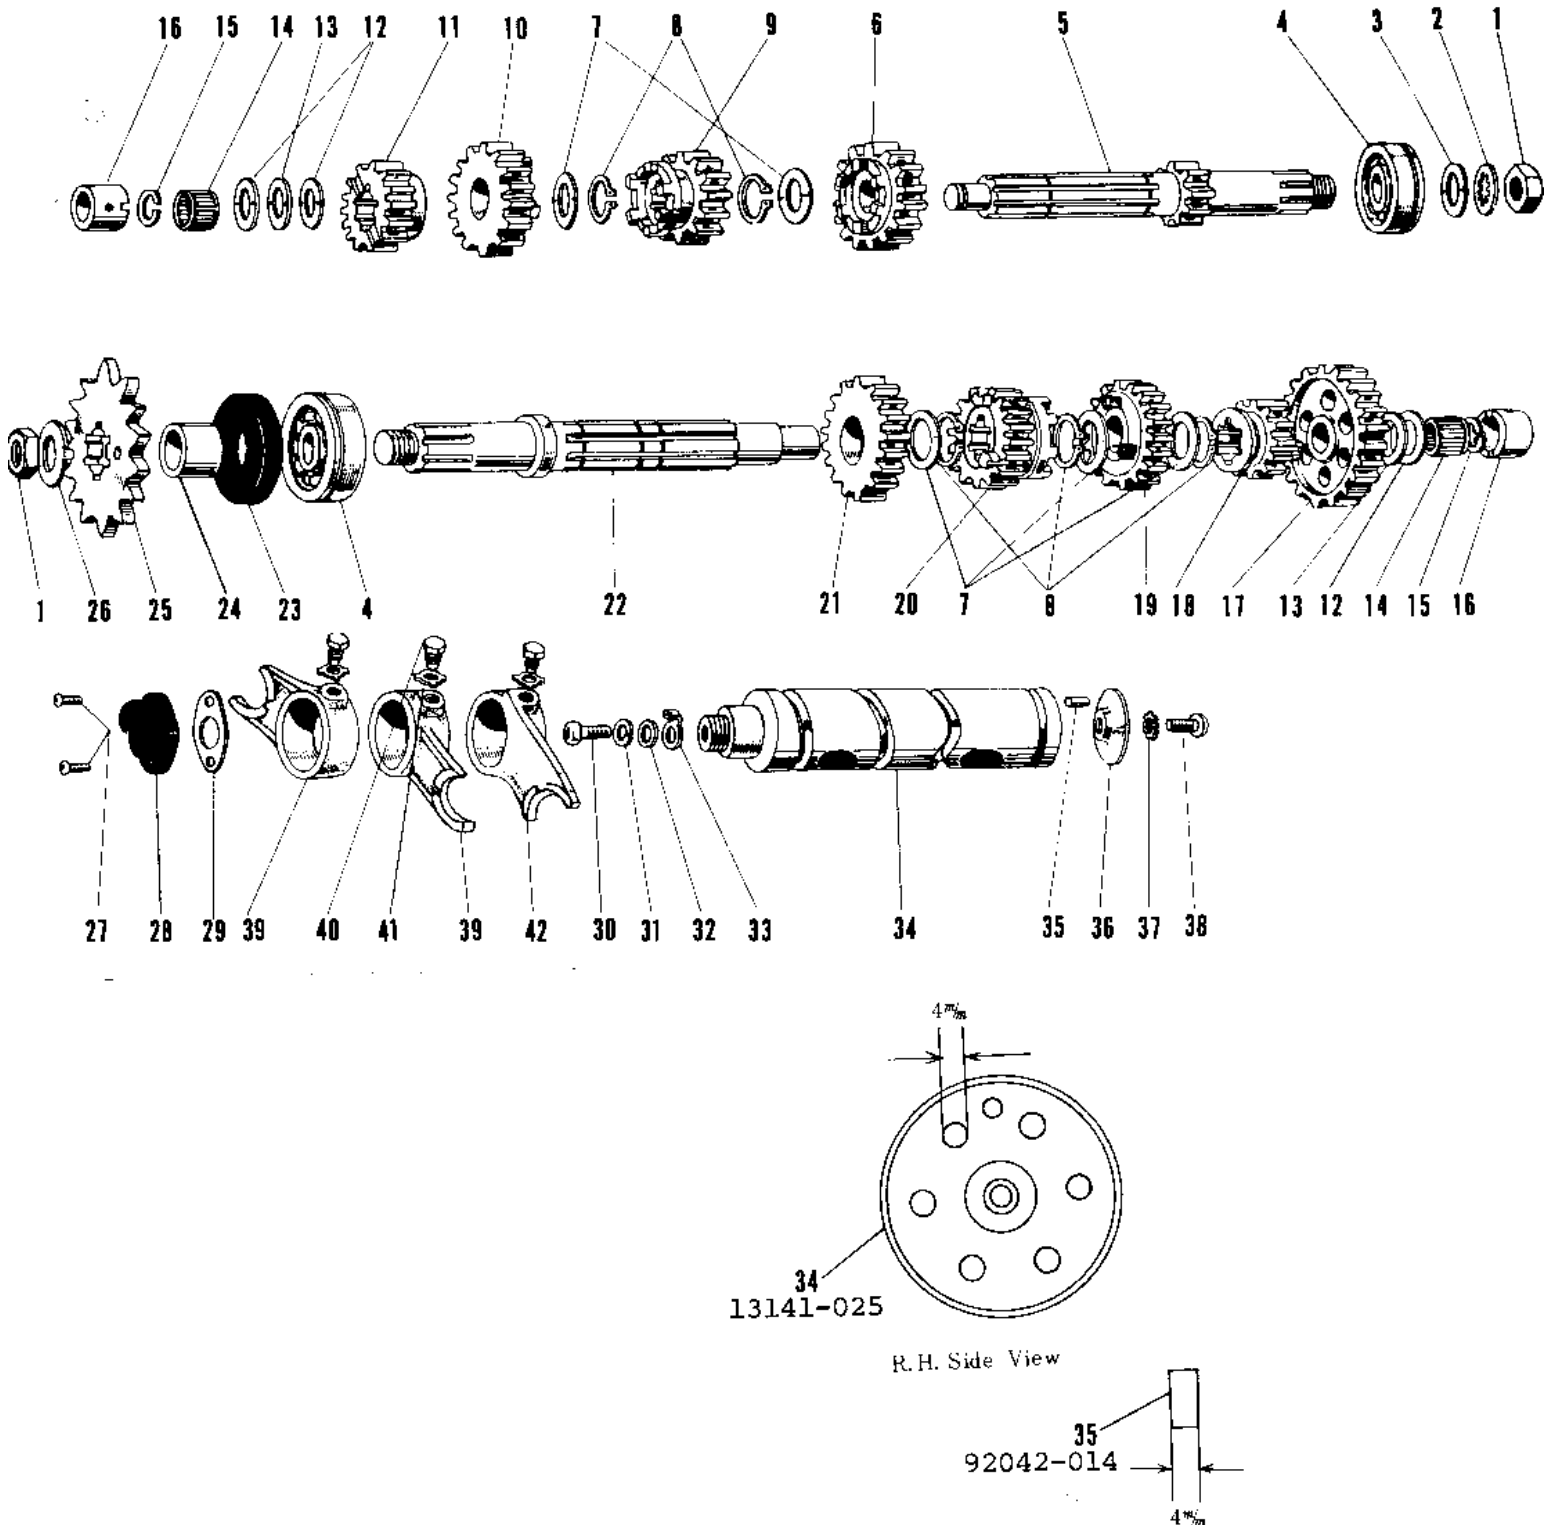

1969 Avenger SS PARTS DIAGRAM

TRANSMISSION