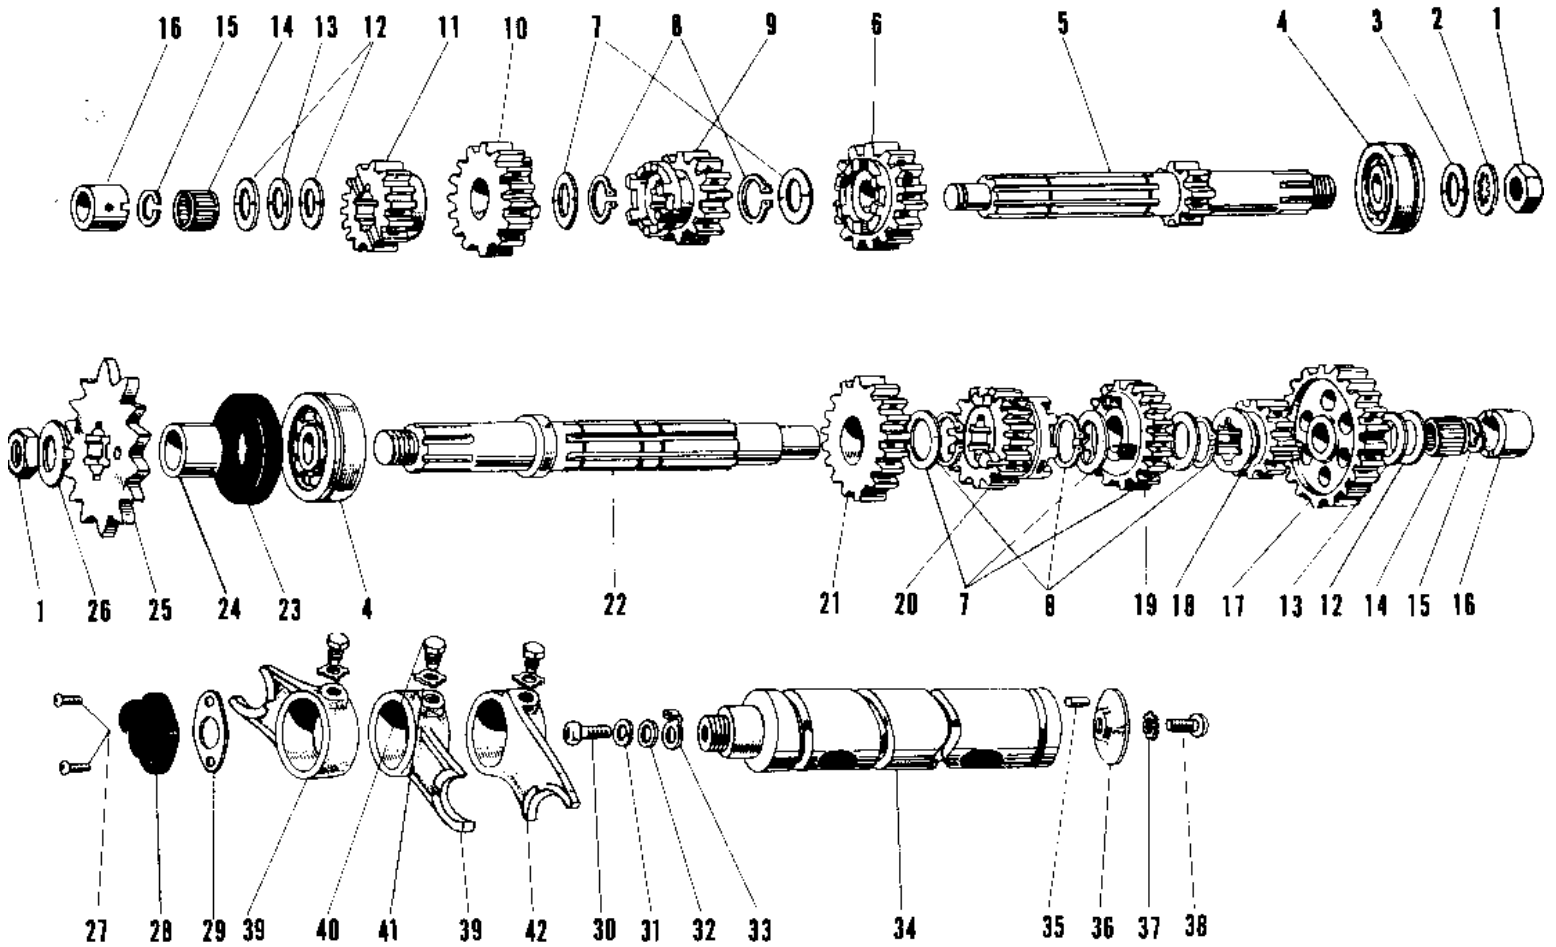

1971 A7SS-B PARTS DIAGRAM

TRANSMISSION

1971 A7SS-B PARTS LIST

TRANSMISSION

| ITEM NAME | PART NUMBER | QUANTITY |
|--------------------------------------|-------------|----------|
| NUT 18MM (Ref # 1) | 92015-019 | 2 |
| WASHER LOCK 18MM (Ref # 2) | 463G1800 | 1 |
| WASHER PL 19X36.5X0.8 (Ref # 3) | 92022-074 | 1 |
| BALL BEARING 6305N (Ref # 4) | 92045-020 | 2 |
| SHAFT DRIVE (Ref # 5) | 13127-012 | 1 |
| TOP GEAR DRIVE SHAFT (Ref # 6) | 13136-017 | 1 |
| WASHER 25MM (Ref # 7) | 92022-076 | 5 |
| CIRCLIP (Ref # 8) | 92033-026 | 5 |
| 3RD GEAR DRIVE SHAFT (Ref # 9) | 13132-009 | 1 |
| 4TH GEAR DRIVE SHAFT (Ref # 10) | 13134-003 | 1 |
| 2ND GEAR DRIVE SHAFT (Ref # 11) | 13130-008 | 1 |
| WASHER 17MM (Ref # 12) | 92022-075 | 3 |
| WASHER THRUST (Ref # 13) | 92026-021 | 2 |
| BEARING NEEDLE (Ref # 14) | 92046-005 | 2 |
| CIRCLIP 17MM (Ref # 15) | 92033-009 | 2 |
| BUSH TRANSMISSION SFT (Ref # 16) | 92028-043 | 2 |
| LOW GEAR OUTPUT SHAFT (Ref # 17) | 13129-014 | 1 |
| TOP GEAR OUTPUT SHAFT (Ref # 18) | 13137-007 | 1 |
| 3RD GEAR OUTPUT SHAFT (Ref # 19) | 13133-007 | 1 |
| 4TH GEAR OUTPUT SHAFT (Ref # 20) | 13135-003 | 1 |
| 2ND GEAR OUTPUT SHAFT (Ref # 21) | 13131-010 | 1 |
| SHAFT OUTPUT (Ref # 22) | 13128-013 | 1 |
| OIL SEAL SC326210 (Ref # 23) | 92050-016 | 1 |
| SPACER-ENG SPROCKET (Ref # 24) | 92026-1024 | 1 |
| ENGINE SPROCKET 15T (Ref # 25) | 13144-025 | 1 |
| WASHER,LOCK,18MM (Ref # 26) | 92024-067 | 1 |
| SCREW PAN HEAD 5X16 (Ref # 27) | 220B0516 | 2 |
| UNAVAILABLE IN PRICE BOOK (Ref # 27) | 214B0516A | 2 |
| SWITCH,NEUTRAL (Ref # 28) | 13151-1001 | 1 |