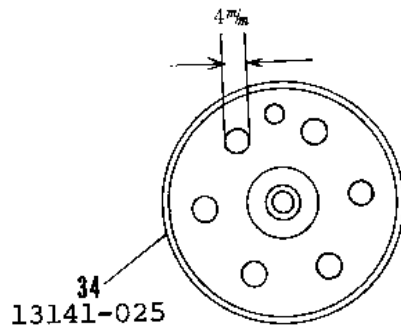

1971 A7SS-B PARTS DIAGRAM

TRANSMISSION

1971 A7SS-B PARTS LIST

TRANSMISSION

| ITEM NAME | PART NUMBER | QUANTITY |
|--------------------------------------|-------------|----------|
| NUT 18MM (Ref # 1) | 92015-019 | 2 |
| WASHER LOCK 18MM (Ref # 2) | 463G1800 | 1 |
| WASHER PL 19X36.5X0.8 (Ref # 3) | 92022-074 | 1 |
| BALL BEARING 6305N (Ref # 4) | 92045-020 | 2 |
| SHAFT DRIVE (Ref # 5) | 13127-012 | 1 |
| TOP GEAR DRIVE SHAFT (Ref # 6) | 13136-017 | 1 |
| WASHER 25MM (Ref # 7) | 92022-076 | 5 |
| CIRCLIP (Ref # 8) | 92033-026 | 5 |
| 3RD GEAR DRIVE SHAFT (Ref # 9) | 13132-009 | 1 |
| 4TH GEAR DRIVE SHAFT (Ref # 10) | 13134-003 | 1 |
| 2ND GEAR DRIVE SHAFT (Ref # 11) | 13130-008 | 1 |
| WASHER 17MM (Ref # 12) | 92022-075 | 3 |
| WASHER THRUST (Ref # 13) | 92026-021 | 2 |
| BEARING NEEDLE (Ref # 14) | 92046-005 | 2 |
| CIRCLIP 17MM (Ref # 15) | 92033-009 | 2 |
| BUSH TRANSMISSION SFT (Ref # 16) | 92028-043 | 2 |
| LOW GEAR OUTPUT SHAFT (Ref # 17) | 13129-014 | 1 |
| TOP GEAR OUTPUT SHAFT (Ref # 18) | 13137-007 | 1 |
| 3RD GEAR OUTPUT SHAFT (Ref # 19) | 13133-007 | 1 |
| 4TH GEAR OUTPUT SHAFT (Ref # 20) | 13135-003 | 1 |
| 2ND GEAR OUTPUT SHAFT (Ref # 21) | 13131-010 | 1 |
| SHAFT OUTPUT (Ref # 22) | 13128-013 | 1 |
| OIL SEAL SC326210 (Ref # 23) | 92050-016 | 1 |
| SPACER-ENG SPROCKET (Ref # 24) | 92026-1024 | 1 |
| ENGINE SPROCKET 15T (Ref # 25) | 13144-025 | 1 |
| WASHER,LOCK,18MM (Ref # 26) | 92024-067 | 1 |
| SCREW PAN HEAD 5X16 (Ref # 27) | 220B0516 | 2 |
| UNAVAILABLE IN PRICE BOOK (Ref # 27) | 214B0516A | 2 |
| SWITCH,NEUTRAL (Ref # 28) | 13151-1001 | 1 |