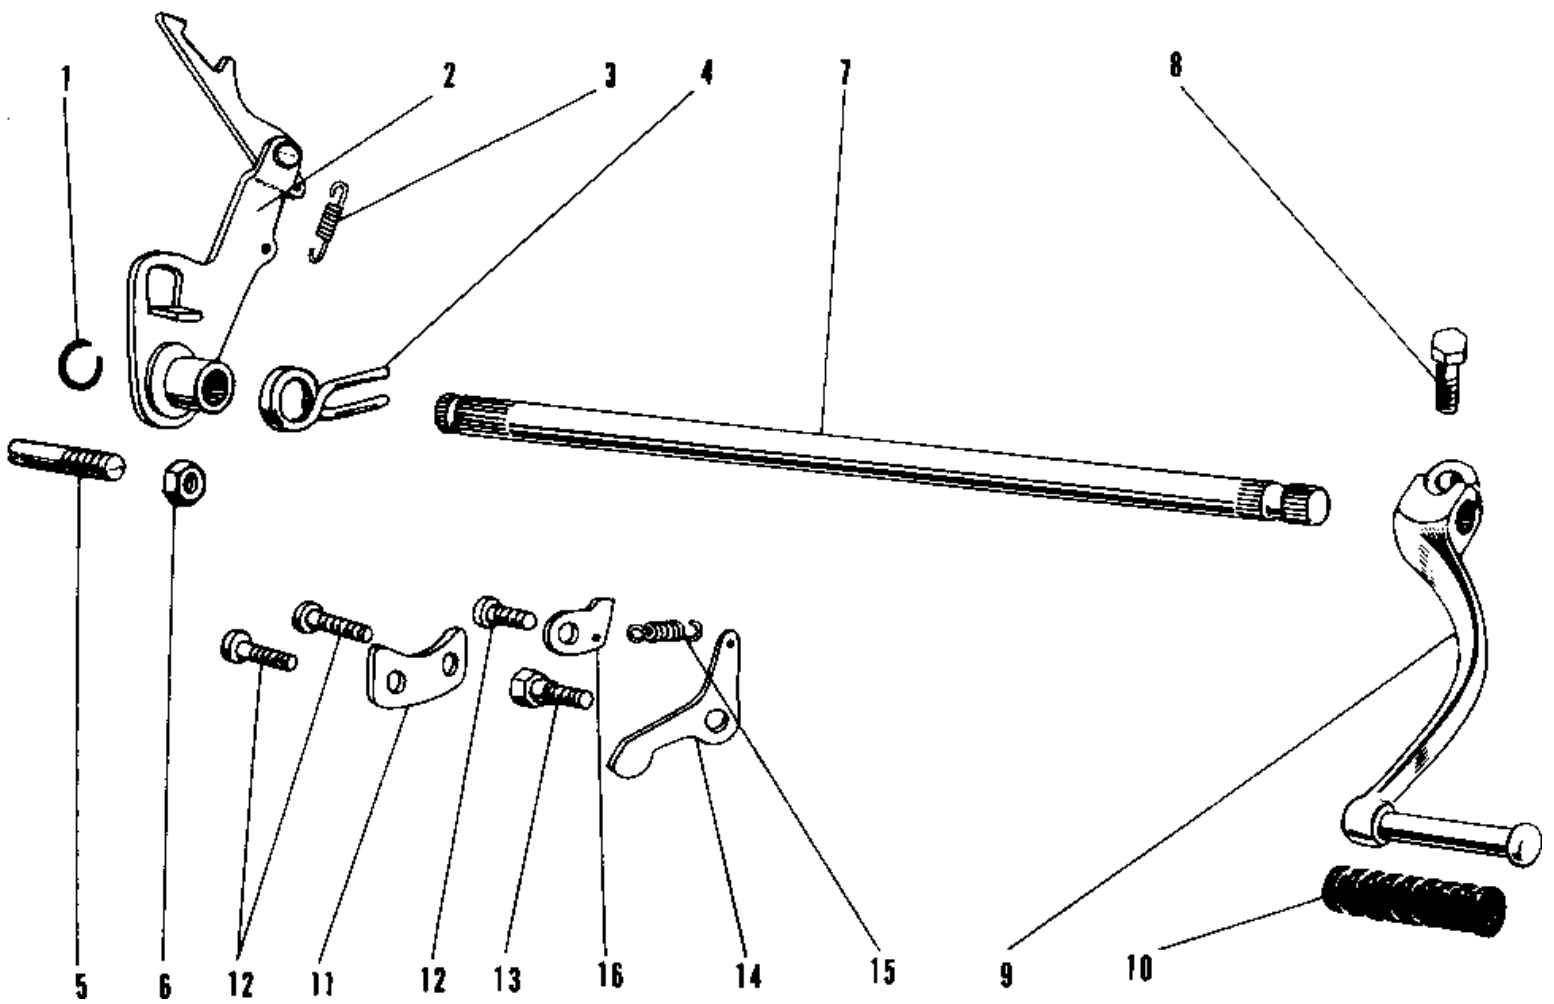

# 1971 Avenger PARTS DIAGRAM

## GEAR CHANGE MECHANISM

# 1971 Avenger PARTS LIST

## GEAR CHANGE MECHANISM

ITEM NAME	PART NUMBER	QUANTITY
CIRCLIP 10MM (Ref # 1)	92033-002	1
LEVER ASSY GEAR CHNG (Ref # 2)	13161-007	1
SPRING,CHANGE LEVER (Ref # 3)	92144-1720	1
SPRING,TENTION (Ref # 4)	92081-1129	1
BOLT,RETURN SPRING (Ref # 5)	92001-1401	1
NUT 8MM (Ref # 6)	312B0800	1
SHAFT GEAR CHNG PEDAL (Ref # 7)	13167-008	1
BOLT-UPSET,6X20 (Ref # 8)	112G0620	1
PEDAL GEAR CHANGE (Ref # 9)	13156-019	1
RUBBER CHANGE PEDAL (Ref # 10)	13157-004	1
PLATE CHNG DRUM PSTN (Ref # 11)	13169-002	1
SCREW PAN HEAD 6X14 (Ref # 12)	220B0614	3
BOLT,CHANGE DRUM LEVE (Ref # 13)	92150-1450	1
LEVER GEAR CHNG DRUM (Ref # 14)	13168-004	1
SPRING,CHNG DRUM LEVR (Ref # 15)	92081-1045	1
PLATE CHANGE DRUM LEV (Ref # 16)	13170-004	1