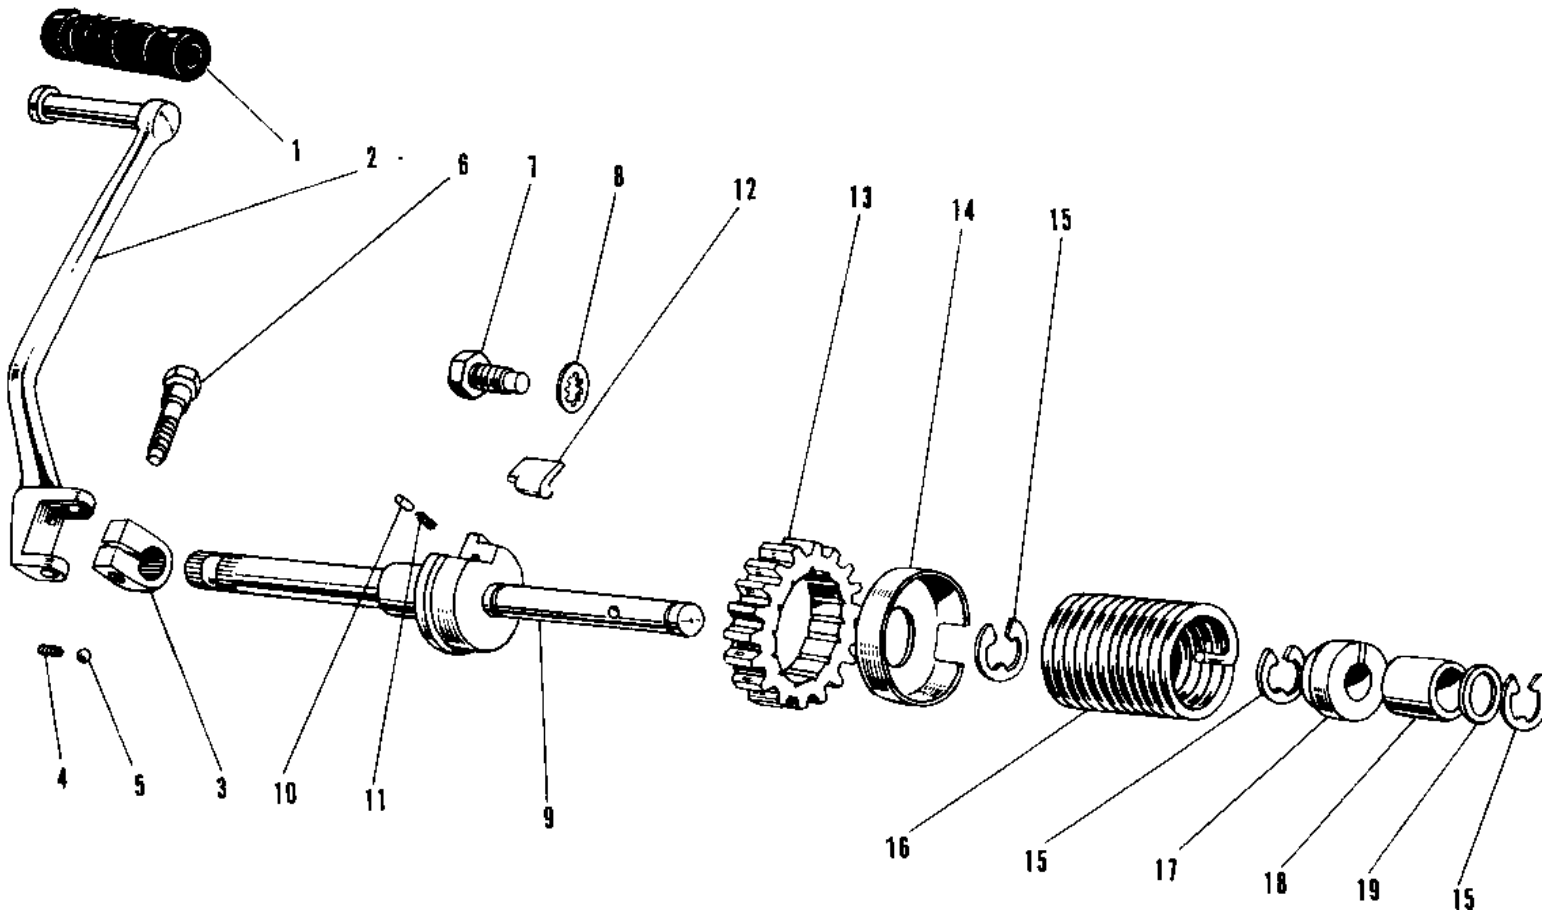

# 1968 Avenger PARTS DIAGRAM

# 1968 Avenger PARTS LIST

## KICKSTARTER MECHANISM

ITEM NAME	PART NUMBER	QUANTITY
RUBBER KICK PEDAL (Ref # 1)	13063-004	1
PEDAL,KICKSTARTER (Ref # 2~6)	13064-016	1
BOSS KICK PEDAL (Ref # 3)	13061-007	1
SPRING KICK PEDAL (Ref # 4)	92081-020	1
BALL STEEL 1/4' (Ref # 5)	600A0800	1
BOLT 10MM (Ref # 6)	92001-071	1
STOPPER KICKSTARTER (Ref # 7)	13072-006	1
WASHER LOCK 12MM (Ref # 8)	463G1200	1
SHAFT KICKSTARTER (Ref # 9)	13066-008	1
PIN KICKSTARTER PAWL (Ref # 10)	92042-001	1
SPRING KICK PAWL (Ref # 11)	92081-022	1
PAWL KICKSTARTER (Ref # 12)	13069-006	1
GEAR KICKSTARTER (Ref # 13)	13068-009	1
PLATE KICK GEAR HLDER (Ref # 14)	13071-003	1
CIRCLIP 10MM (Ref # 15)	482J0100	3
SPRING KICKSTARTER (Ref # 16)	92081-021	1
GUIDE KICK SPRING (Ref # 17)	13070-001	1
BUSH KICKSTARTER SFT (Ref # 18)	92028-044	1
WASHER 13MM (Ref # 19)	92022-073	1