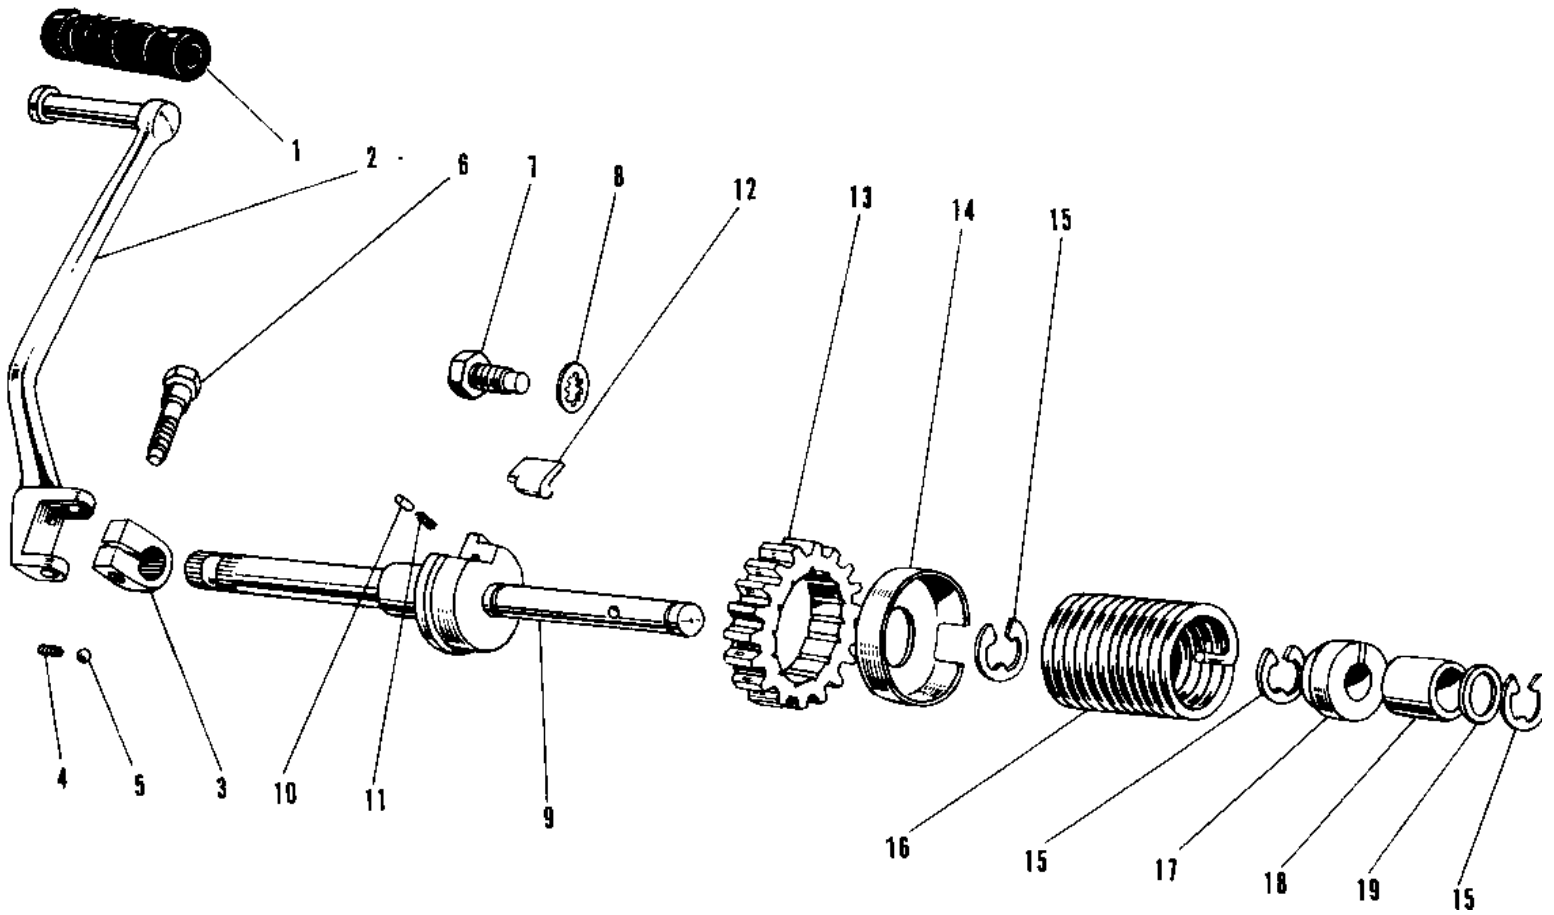

# 1969 Avenger SS PARTS DIAGRAM

# 1969 Avenger SS PARTS LIST

## KICKSTARTER MECHANISM

ITEM NAME	PART NUMBER	QUANTITY
RUBBER KICK PEDAL (Ref # 1)	13063-004	1
PEDAL,KICKSTARTER (Ref # 2~6)	13064-016	1
BOSS KICK PEDAL (Ref # 3)	13061-007	1
SPRING KICK PEDAL (Ref # 4)	92081-020	1
BALL STEEL 1/4' (Ref # 5)	600A0800	1
BOLT 10MM (Ref # 6)	92001-071	1
STOPPER KICKSTARTER (Ref # 7)	13072-006	1
WASHER LOCK 12MM (Ref # 8)	463G1200	1
SHAFT KICKSTARTER (Ref # 9)	13066-008	1
PIN KICKSTARTER PAWL (Ref # 10)	92042-001	1
SPRING KICK PAWL (Ref # 11)	92081-022	1
PAWL KICKSTARTER (Ref # 12)	13069-006	1
GEAR KICKSTARTER (Ref # 13)	13068-009	1
PLATE KICK GEAR HLDER (Ref # 14)	13071-003	1
CIRCLIP 10MM (Ref # 15)	482J0100	3
SPRING KICKSTARTER (Ref # 16)	92081-021	1
GUIDE KICK SPRING (Ref # 17)	13070-001	1
BUSH KICKSTARTER SFT (Ref # 18)	92028-044	1
WASHER 13MM (Ref # 19)	92022-073	1