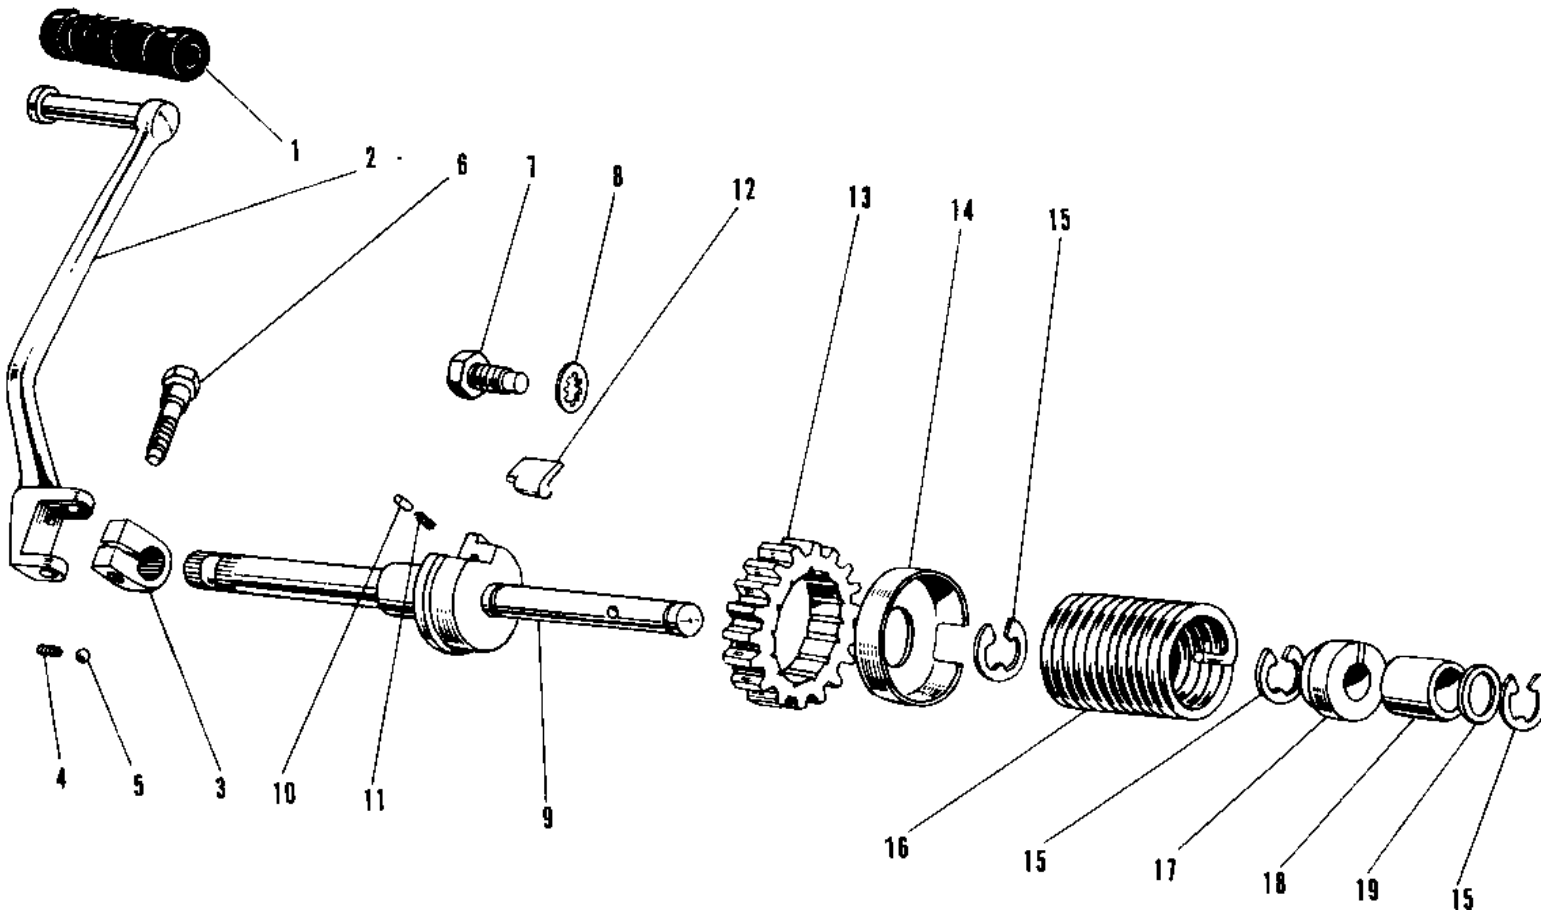

1967 Avenger SS PARTS DIAGRAM

KICKSTARTER MECHANISM

1967 Avenger SS PARTS LIST

KICKSTARTER MECHANISM

ITEM NAME	PART NUMBER	QUANTITY
RUBBER KICK PEDAL (Ref # 1)	13063-004	1
PEDAL,KICKSTARTER (Ref # 2~6)	13064-016	1
BOSS KICK PEDAL (Ref # 3)	13061-007	1
SPRING KICK PEDAL (Ref # 4)	92081-020	1
BALL STEEL 1/4' (Ref # 5)	600A0800	1
BOLT 10MM (Ref # 6)	92001-071	1
STOPPER KICKSTARTER (Ref # 7)	13072-006	1
WASHER LOCK 12MM (Ref # 8)	463G1200	1
SHAFT KICKSTARTER (Ref # 9)	13066-008	1
PIN KICKSTARTER PAWL (Ref # 10)	92042-001	1
SPRING KICK PAWL (Ref # 11)	92081-022	1
PAWL KICKSTARTER (Ref # 12)	13069-006	1
GEAR KICKSTARTER (Ref # 13)	13068-009	1
PLATE KICK GEAR HLDER (Ref # 14)	13071-003	1
CIRCLIP 10MM (Ref # 15)	482J0100	3
SPRING KICKSTARTER (Ref # 16)	92081-021	1
GUIDE KICK SPRING (Ref # 17)	13070-001	1
BUSH KICKSTARTER SFT (Ref # 18)	92028-044	1
WASHER 13MM (Ref # 19)	92022-073	1