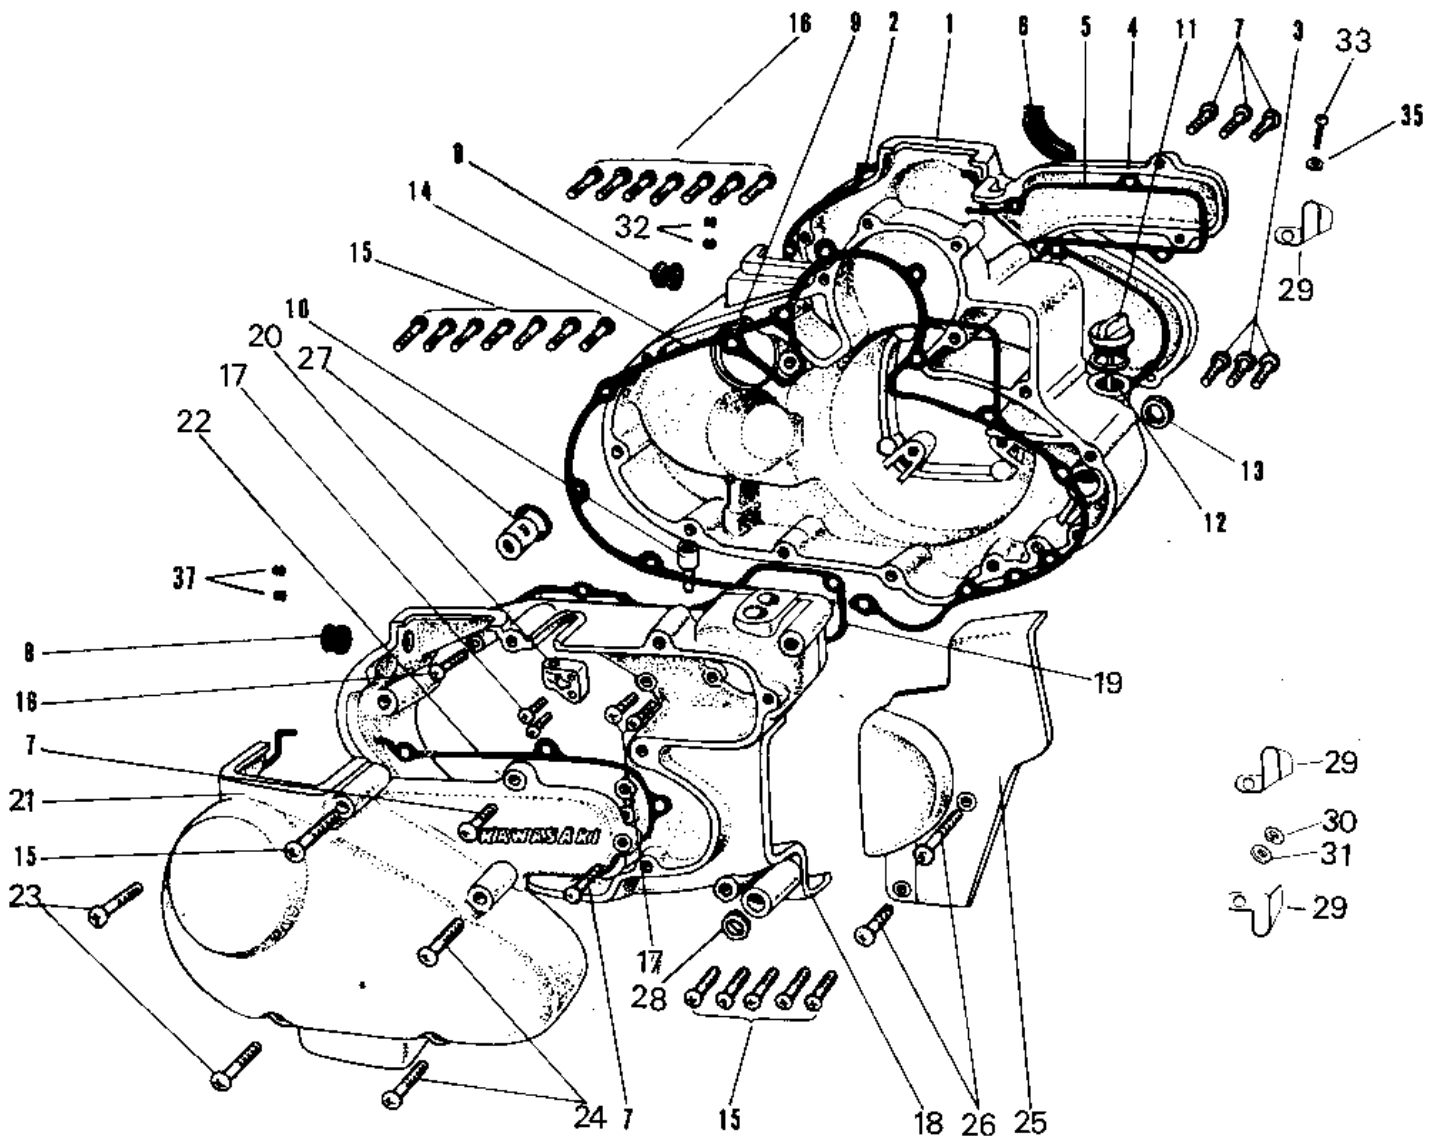

1971 A1-B PARTS DIAGRAM

ENGINE COVERS

1971 A1-B PARTS LIST

ENGINE COVERS

ITEM NAME	PART NUMBER	QUANTITY
COVER R.H CARBURETOR (Ref # 1)	14030-007	1
GASKET R.H CARB COVER (Ref # 2)	14047-004	1
SCREW OVL CNTSNK 6X25 (Ref # 3)	222B0625	3
CAP R.H ENGINE COVER (Ref # 4)	14034-001	1
GASKET R.H COV CAP A (Ref # 5)	14046-010	1
GSKT RH ENG COV CAP B (Ref # 6)	14016-011	1
SCREW PAN HEAD 6X20 (Ref # 7)	220B0620	5
CAP CARB MOUNT HOLE (Ref # 8)	14039-001	2
COVER R.H ENGINE (Ref # 9)	14032-023	1
PIPE FUEL OVERFLOW (Ref # 10)	16116-001	1
PLUG OIL FILLER (Ref # 11)	16115-002	1
"O" RING,20MM (Ref # 12)	670B2020	1
OIL SEAL TB16267 (Ref # 13)	92051-003	1
GASKET R.H ENGINE COV (Ref # 14)	14046-008	1
SCREW PAN HEAD 6X50 (Ref # 15)	220B0650	17
SCREW PAN HEAD 6X40 (Ref # 16)	220B0640	10
SCREW PAN HEAD 6X25 (Ref # 17)	220B0625	5
COVER L.H ENGINE (Ref # 18)	14031-029	1
GASKET L.H ENGINE COV (Ref # 19)	14045-002	1
GUIDE OIL PUMP CABLE (Ref # 20)	14044-004	1
COVER L.H CARBURETOR (Ref # 21)	14030-010	1
GASKET L.H CARB COVER (Ref # 22)	14047-006	1
SCREW OVL CNTSNK 6X50 (Ref # 23)	222B0650	2
SCREW OVL CNTSNK 6X40 (Ref # 24)	222B0640	2
COVER DRIVE CHAIN FR (Ref # 25)	14026-001	1
SCREW PAN HEAD 6X70 (Ref # 26)	220B0670	2
DRAIN AIR (Ref # 27)	16116-003	2
OIL SEAL SB12205 (Ref # 28)	92049-004	1
GUIDE OVERFLOW PIPE (Ref # 29)	16068-001	3

1971 A1-B PARTS LIST

ENGINE COVERS

ITEM NAME	PART NUMBER	QUANTITY
WASHER PLAIN 6MM (Ref # 30)	410B0600	3
PLUG RUBBER (Ref # 32)	92074-016	2
SCREW OVL CNTSNK 6X20 (Ref # 33)	222B0620	1