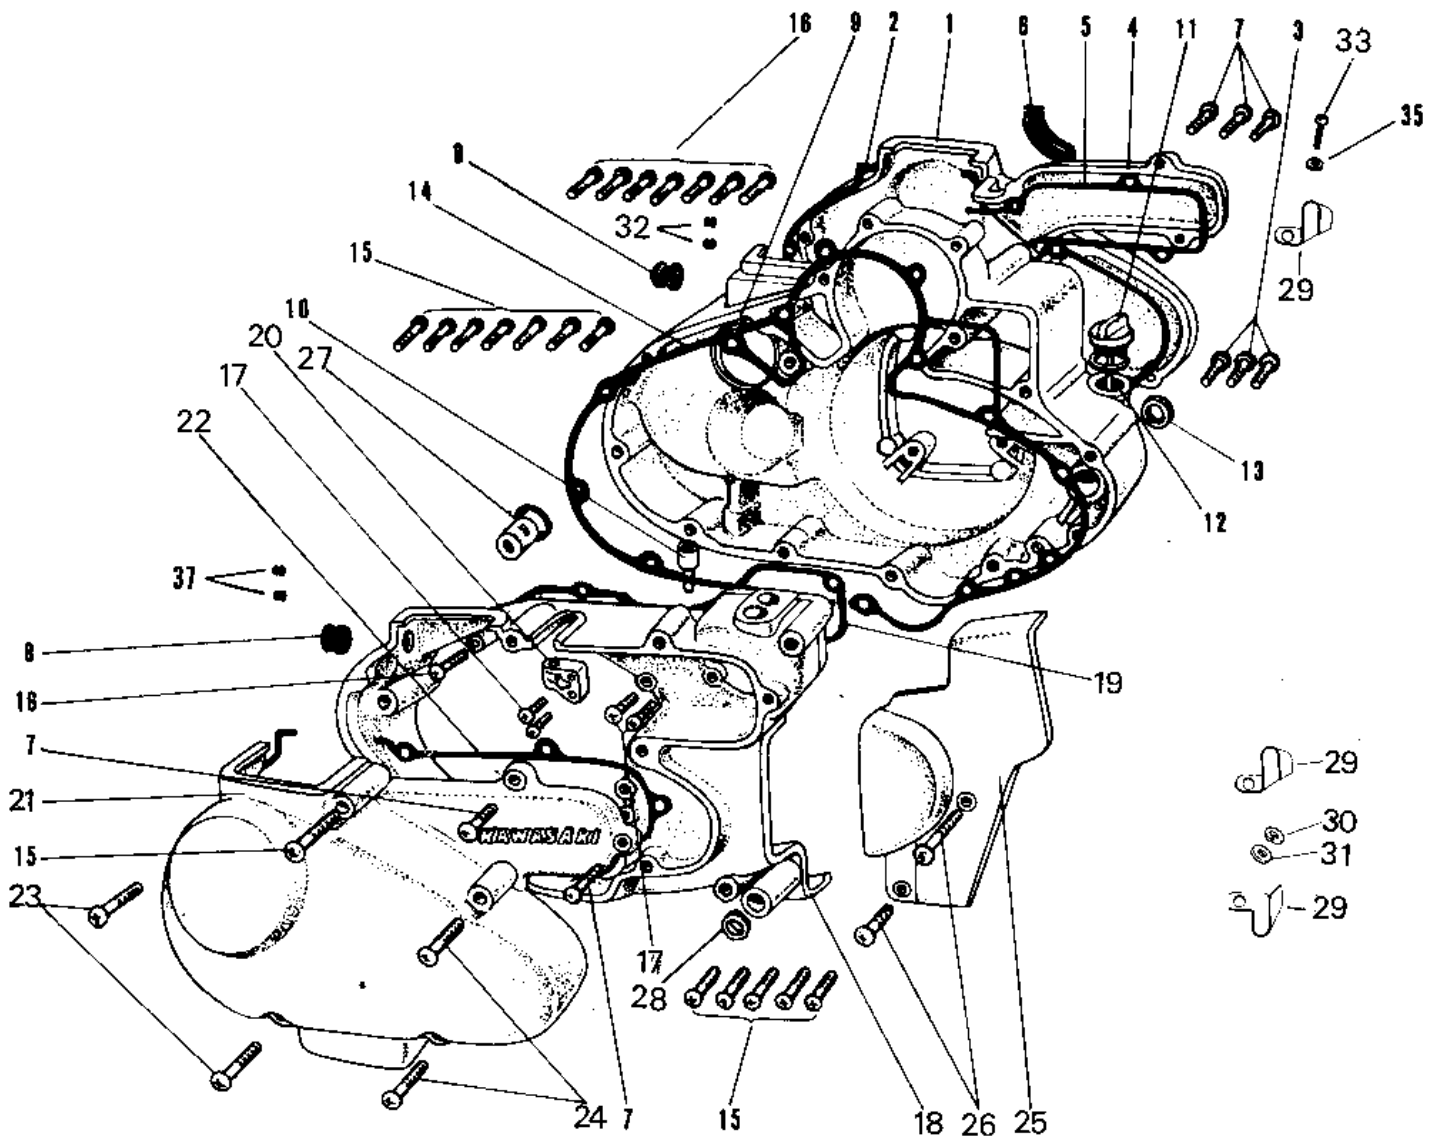

# 1969 A1SS PARTS DIAGRAM

## ENGINE COVERS

## ENGINE COVERS

ITEM NAME	PART NUMBER	QUANTITY
COVER R.H CARBURETOR (Ref # 1)	14030-007	1
GASKET R.H CARB COVER (Ref # 2)	14047-004	1
SCREW OVL CNTSNK 6X25 (Ref # 3)	222B0625	3
CAP R.H ENGINE COVER (Ref # 4)	14034-001	1
GASKET R.H COV CAP A (Ref # 5)	14046-010	1
GSKT RH ENG COV CAP B (Ref # 6)	14016-011	1
SCREW PAN HEAD 6X20 (Ref # 7)	220B0620	5
CAP CARB MOUNT HOLE (Ref # 8)	14039-001	2
COVER R.H ENGINE (Ref # 9)	14032-023	1
PIPE FUEL OVERFLOW (Ref # 10)	16116-001	1
PLUG OIL FILLER (Ref # 11)	16115-002	1
"O" RING,20MM (Ref # 12)	670B2020	1
OIL SEAL TB16267 (Ref # 13)	92051-003	1
GASKET R.H ENGINE COV (Ref # 14)	14046-008	1
SCREW PAN HEAD 6X50 (Ref # 15)	220B0650	17
SCREW PAN HEAD 6X40 (Ref # 16)	220B0640	10
SCREW PAN HEAD 6X25 (Ref # 17)	220B0625	5
COVER L.H ENGINE (Ref # 18)	14031-029	1
GASKET L.H ENGINE COV (Ref # 19)	14045-002	1
GUIDE OIL PUMP CABLE (Ref # 20)	14044-004	1
COVER L.H CARBURETOR (Ref # 21)	14030-010	1
GASKET L.H CARB COVER (Ref # 22)	14047-006	1
SCREW OVL CNTSNK 6X50 (Ref # 23)	222B0650	2
SCREW OVL CNTSNK 6X40 (Ref # 24)	222B0640	2
COVER DRIVE CHAIN FR (Ref # 25)	14026-001	1
SCREW PAN HEAD 6X70 (Ref # 26)	220B0670	2
DRAIN AIR (Ref # 27)	16116-003	2
OIL SEAL SB12205 (Ref # 28)	92049-004	1
GUIDE OVERFLOW PIPE (Ref # 29)	16068-001	3

## ENGINE COVERS

ITEM NAME	PART NUMBER	QUANTITY
WASHER PLAIN 6MM (Ref # 30)	410B0600	3
PLUG RUBBER (Ref # 32)	92074-016	2
SCREW OVL CNTSNK 6X20 (Ref # 33)	222B0620	1