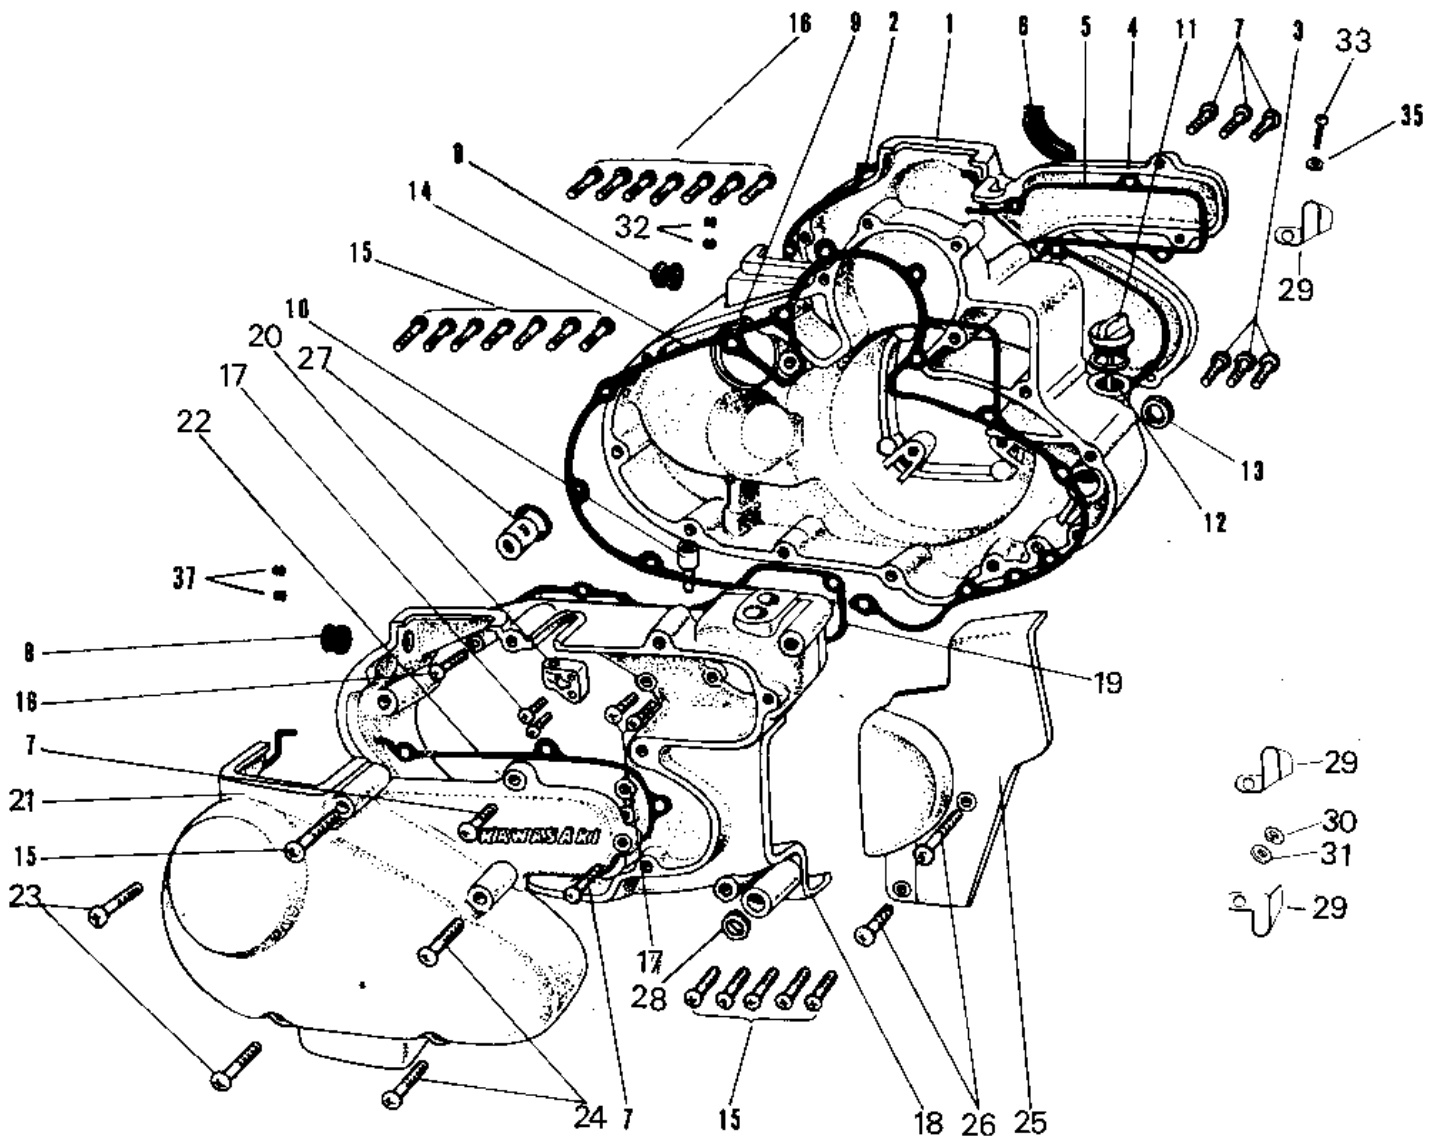

1969 Avenger PARTS DIAGRAM

ENGINE COVERS