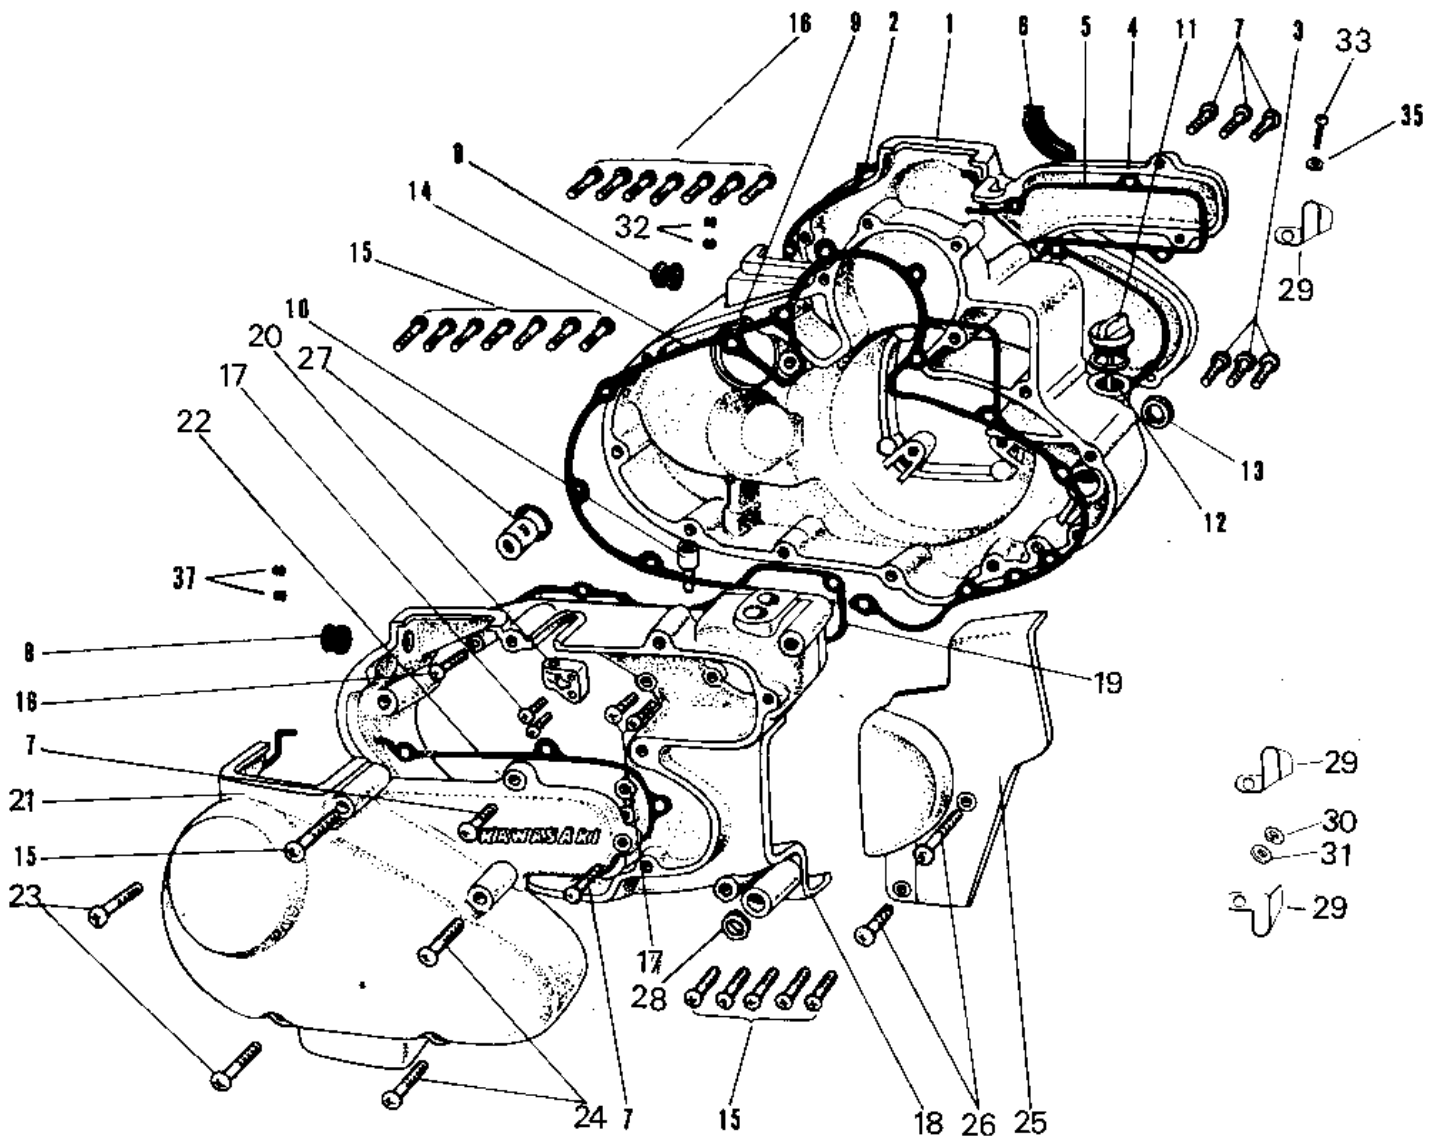

1967 Avenger SS PARTS DIAGRAM

ENGINE COVERS

1967 Avenger SS PARTS LIST

ENGINE COVERS

ITEM NAME	PART NUMBER	QUANTITY
COVER R.H CARBURETOR (Ref # 1)	14030-007	1
GASKET R.H CARB COVER (Ref # 2)	14047-004	1
SCREW OVL CNTSNK 6X25 (Ref # 3)	222B0625	3
CAP R.H ENGINE COVER (Ref # 4)	14034-001	1
GASKET R.H COV CAP A (Ref # 5)	14046-010	1
GSKT RH ENG COV CAP B (Ref # 6)	14016-011	1
SCREW PAN HEAD 6X20 (Ref # 7)	220B0620	5
CAP CARB MOUNT HOLE (Ref # 8)	14039-001	2
COVER R.H ENGINE (Ref # 9)	14032-023	1
PIPE FUEL OVERFLOW (Ref # 10)	16116-001	1
PLUG OIL FILLER (Ref # 11)	16115-002	1
"O" RING,20MM (Ref # 12)	670B2020	1
OIL SEAL TB16267 (Ref # 13)	92051-003	1
GASKET R.H ENGINE COV (Ref # 14)	14046-008	1
SCREW PAN HEAD 6X50 (Ref # 15)	220B0650	17
SCREW PAN HEAD 6X40 (Ref # 16)	220B0640	10
SCREW PAN HEAD 6X25 (Ref # 17)	220B0625	5
COVER L.H ENGINE (Ref # 18)	14031-029	1
GASKET L.H ENGINE COV (Ref # 19)	14045-002	1
GUIDE OIL PUMP CABLE (Ref # 20)	14044-004	1
COVER L.H CARBURETOR (Ref # 21)	14030-010	1
GASKET L.H CARB COVER (Ref # 22)	14047-006	1
SCREW OVL CNTSNK 6X50 (Ref # 23)	222B0650	2
SCREW OVL CNTSNK 6X40 (Ref # 24)	222B0640	2
COVER DRIVE CHAIN FR (Ref # 25)	14026-001	1
SCREW PAN HEAD 6X70 (Ref # 26)	220B0670	2
DRAIN AIR (Ref # 27)	16116-003	2
OIL SEAL SB12205 (Ref # 28)	92049-004	1
GUIDE OVERFLOW PIPE (Ref # 29)	16068-001	3

1967 Avenger SS PARTS LIST

ENGINE COVERS

ITEM NAME	PART NUMBER	QUANTITY
WASHER PLAIN 6MM (Ref # 30)	410B0600	3
PLUG RUBBER (Ref # 32)	92074-016	2
SCREW OVL CNTSNK 6X20 (Ref # 33)	222B0620	1