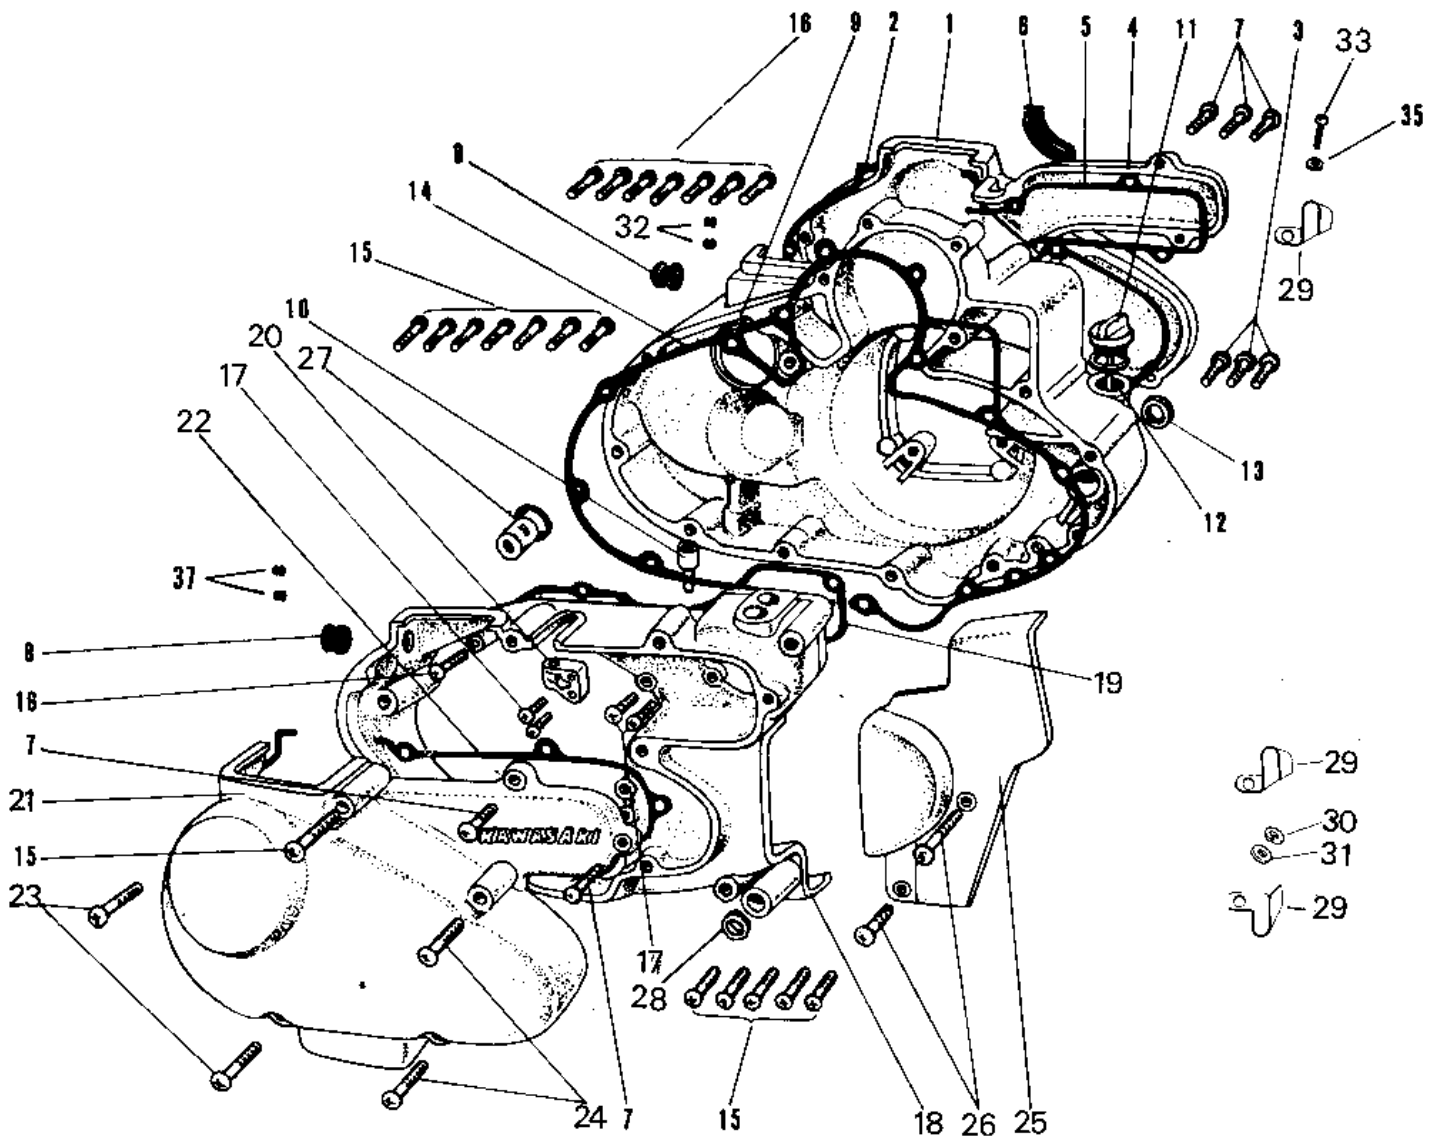

# 1967 Avenger SS PARTS DIAGRAM

## ENGINE COVERS

## ENGINE COVERS

ITEM NAME	PART NUMBER	QUANTITY
COVER R.H CARBURETOR (Ref # 1)	14030-007	1
GASKET R.H CARB COVER (Ref # 2)	14047-004	1
SCREW OVL CNTSNK 6X25 (Ref # 3)	222B0625	3
CAP R.H ENGINE COVER (Ref # 4)	14034-001	1
GASKET R.H COV CAP A (Ref # 5)	14046-010	1
GSKT RH ENG COV CAP B (Ref # 6)	14016-011	1
SCREW PAN HEAD 6X20 (Ref # 7)	220B0620	5
CAP CARB MOUNT HOLE (Ref # 8)	14039-001	2
COVER R.H ENGINE (Ref # 9)	14032-023	1
PIPE FUEL OVERFLOW (Ref # 10)	16116-001	1
PLUG OIL FILLER (Ref # 11)	16115-002	1
"O" RING,20MM (Ref # 12)	670B2020	1
OIL SEAL TB16267 (Ref # 13)	92051-003	1
GASKET R.H ENGINE COV (Ref # 14)	14046-008	1
SCREW PAN HEAD 6X50 (Ref # 15)	220B0650	17
SCREW PAN HEAD 6X40 (Ref # 16)	220B0640	10
SCREW PAN HEAD 6X25 (Ref # 17)	220B0625	5
COVER L.H ENGINE (Ref # 18)	14031-029	1
GASKET L.H ENGINE COV (Ref # 19)	14045-002	1
GUIDE OIL PUMP CABLE (Ref # 20)	14044-004	1
COVER L.H CARBURETOR (Ref # 21)	14030-010	1
GASKET L.H CARB COVER (Ref # 22)	14047-006	1
SCREW OVL CNTSNK 6X50 (Ref # 23)	222B0650	2
SCREW OVL CNTSNK 6X40 (Ref # 24)	222B0640	2
COVER DRIVE CHAIN FR (Ref # 25)	14026-001	1
SCREW PAN HEAD 6X70 (Ref # 26)	220B0670	2
DRAIN AIR (Ref # 27)	16116-003	2
OIL SEAL SB12205 (Ref # 28)	92049-004	1
GUIDE OVERFLOW PIPE (Ref # 29)	16068-001	3

## ENGINE COVERS

ITEM NAME	PART NUMBER	QUANTITY
WASHER PLAIN 6MM (Ref # 30)	410B0600	3
PLUG RUBBER (Ref # 32)	92074-016	2
SCREW OVL CNTSNK 6X20 (Ref # 33)	222B0620	1