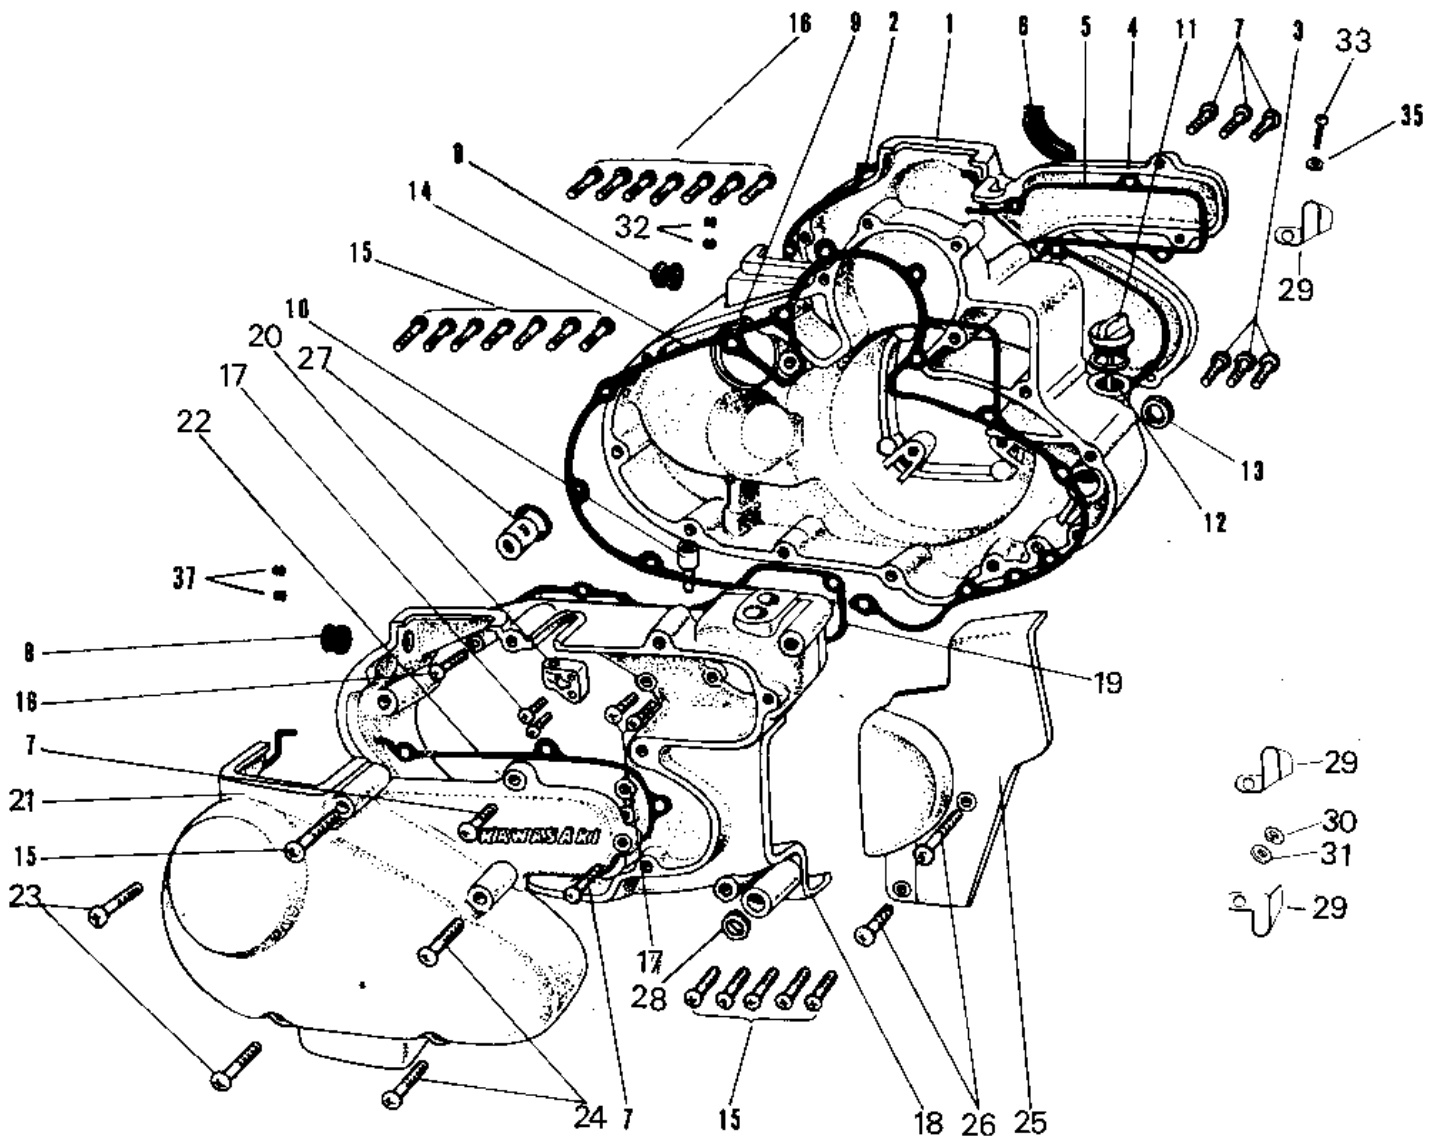

# 1971 A7SS-B PARTS DIAGRAM

## ENGINE COVERS

## ENGINE COVERS

ITEM NAME	PART NUMBER	QUANTITY
COVER R.H CARBURETOR (Ref # 1)	14030-007	1
GASKET R.H CARB COVER (Ref # 2)	14047-004	1
SCREW OVL CNTSNK 6X25 (Ref # 3)	222B0625	3
CAP R.H ENGINE COVER (Ref # 4)	14034-001	1
GASKET R.H COV CAP A (Ref # 5)	14046-010	1
GSKT RH ENG COV CAP B (Ref # 6)	14016-011	1
SCREW PAN HEAD 6X20 (Ref # 7)	220B0620	5
CAP CARB MOUNT HOLE (Ref # 8)	14039-001	2
COVER R.H ENGINE (Ref # 9)	14032-023	1
PIPE FUEL OVERFLOW (Ref # 10)	16116-001	1
PLUG OIL FILLER (Ref # 11)	16115-002	1
"O" RING,20MM (Ref # 12)	670B2020	1
OIL SEAL TB16267 (Ref # 13)	92051-003	1
GASKET R.H ENGINE COV (Ref # 14)	14046-008	1
SCREW PAN HEAD 6X50 (Ref # 15)	220B0650	17
SCREW PAN HEAD 6X40 (Ref # 16)	220B0640	10
SCREW PAN HEAD 6X25 (Ref # 17)	220B0625	5
COVER L.H ENGINE (Ref # 18)	14031-029	1
GASKET L.H ENGINE COV (Ref # 19)	14045-002	1
GUIDE OIL PUMP CABLE (Ref # 20)	14044-004	1
COVER L.H CARBURETOR (Ref # 21)	14030-010	1
GASKET L.H CARB COVER (Ref # 22)	14047-006	1
SCREW OVL CNTSNK 6X50 (Ref # 23)	222B0650	2
SCREW OVL CNTSNK 6X40 (Ref # 24)	222B0640	2
COVER DRIVE CHAIN FR (Ref # 25)	14026-001	1
SCREW PAN HEAD 6X70 (Ref # 26)	220B0670	2
DRAIN AIR (Ref # 27)	16116-003	2
OIL SEAL SB12205 (Ref # 28)	92049-004	1
GUIDE OVERFLOW PIPE (Ref # 29)	16068-001	3

## ENGINE COVERS

ITEM NAME	PART NUMBER	QUANTITY
WASHER PLAIN 6MM (Ref # 30)	410B0600	3
PLUG RUBBER (Ref # 32)	92074-016	2
SCREW OVL CNTSNK 6X20 (Ref # 33)	222B0620	1