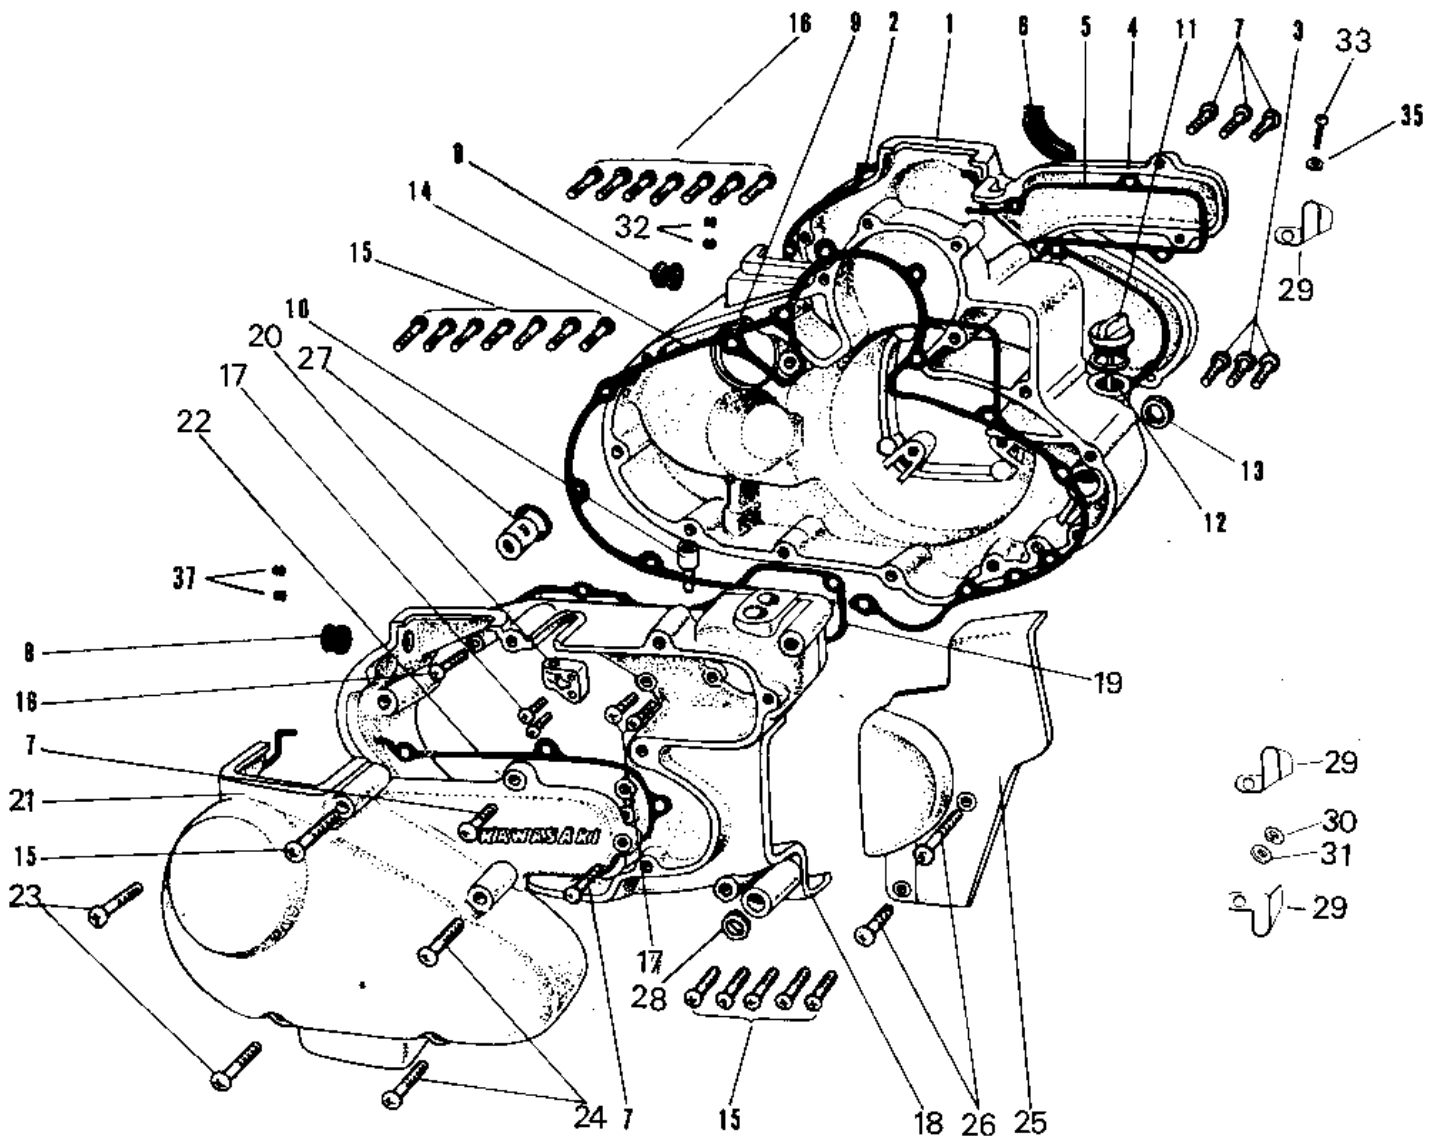

1971 A7SS-B PARTS DIAGRAM

ENGINE COVERS

1971 A7SS-B PARTS LIST

ENGINE COVERS

ITEM NAME	PART NUMBER	QUANTITY
COVER R.H CARBURETOR (Ref # 1)	14030-007	1
GASKET R.H CARB COVER (Ref # 2)	14047-004	1
SCREW OVL CNTSNK 6X25 (Ref # 3)	222B0625	3
CAP R.H ENGINE COVER (Ref # 4)	14034-001	1
GASKET R.H COV CAP A (Ref # 5)	14046-010	1
GSKT RH ENG COV CAP B (Ref # 6)	14016-011	1
SCREW PAN HEAD 6X20 (Ref # 7)	220B0620	5
CAP CARB MOUNT HOLE (Ref # 8)	14039-001	2
COVER R.H ENGINE (Ref # 9)	14032-023	1
PIPE FUEL OVERFLOW (Ref # 10)	16116-001	1
PLUG OIL FILLER (Ref # 11)	16115-002	1
"O" RING,20MM (Ref # 12)	670B2020	1
OIL SEAL TB16267 (Ref # 13)	92051-003	1
GASKET R.H ENGINE COV (Ref # 14)	14046-008	1
SCREW PAN HEAD 6X50 (Ref # 15)	220B0650	17
SCREW PAN HEAD 6X40 (Ref # 16)	220B0640	10
SCREW PAN HEAD 6X25 (Ref # 17)	220B0625	5
COVER L.H ENGINE (Ref # 18)	14031-029	1
GASKET L.H ENGINE COV (Ref # 19)	14045-002	1
GUIDE OIL PUMP CABLE (Ref # 20)	14044-004	1
COVER L.H CARBURETOR (Ref # 21)	14030-010	1
GASKET L.H CARB COVER (Ref # 22)	14047-006	1
SCREW OVL CNTSNK 6X50 (Ref # 23)	222B0650	2
SCREW OVL CNTSNK 6X40 (Ref # 24)	222B0640	2
COVER DRIVE CHAIN FR (Ref # 25)	14026-001	1
SCREW PAN HEAD 6X70 (Ref # 26)	220B0670	2
DRAIN AIR (Ref # 27)	16116-003	2
OIL SEAL SB12205 (Ref # 28)	92049-004	1
GUIDE OVERFLOW PIPE (Ref # 29)	16068-001	3

1971 A7SS-B PARTS LIST

ENGINE COVERS

ITEM NAME	PART NUMBER	QUANTITY
WASHER PLAIN 6MM (Ref # 30)	410B0600	3
PLUG RUBBER (Ref # 32)	92074-016	2
SCREW OVL CNTSNK 6X20 (Ref # 33)	222B0620	1