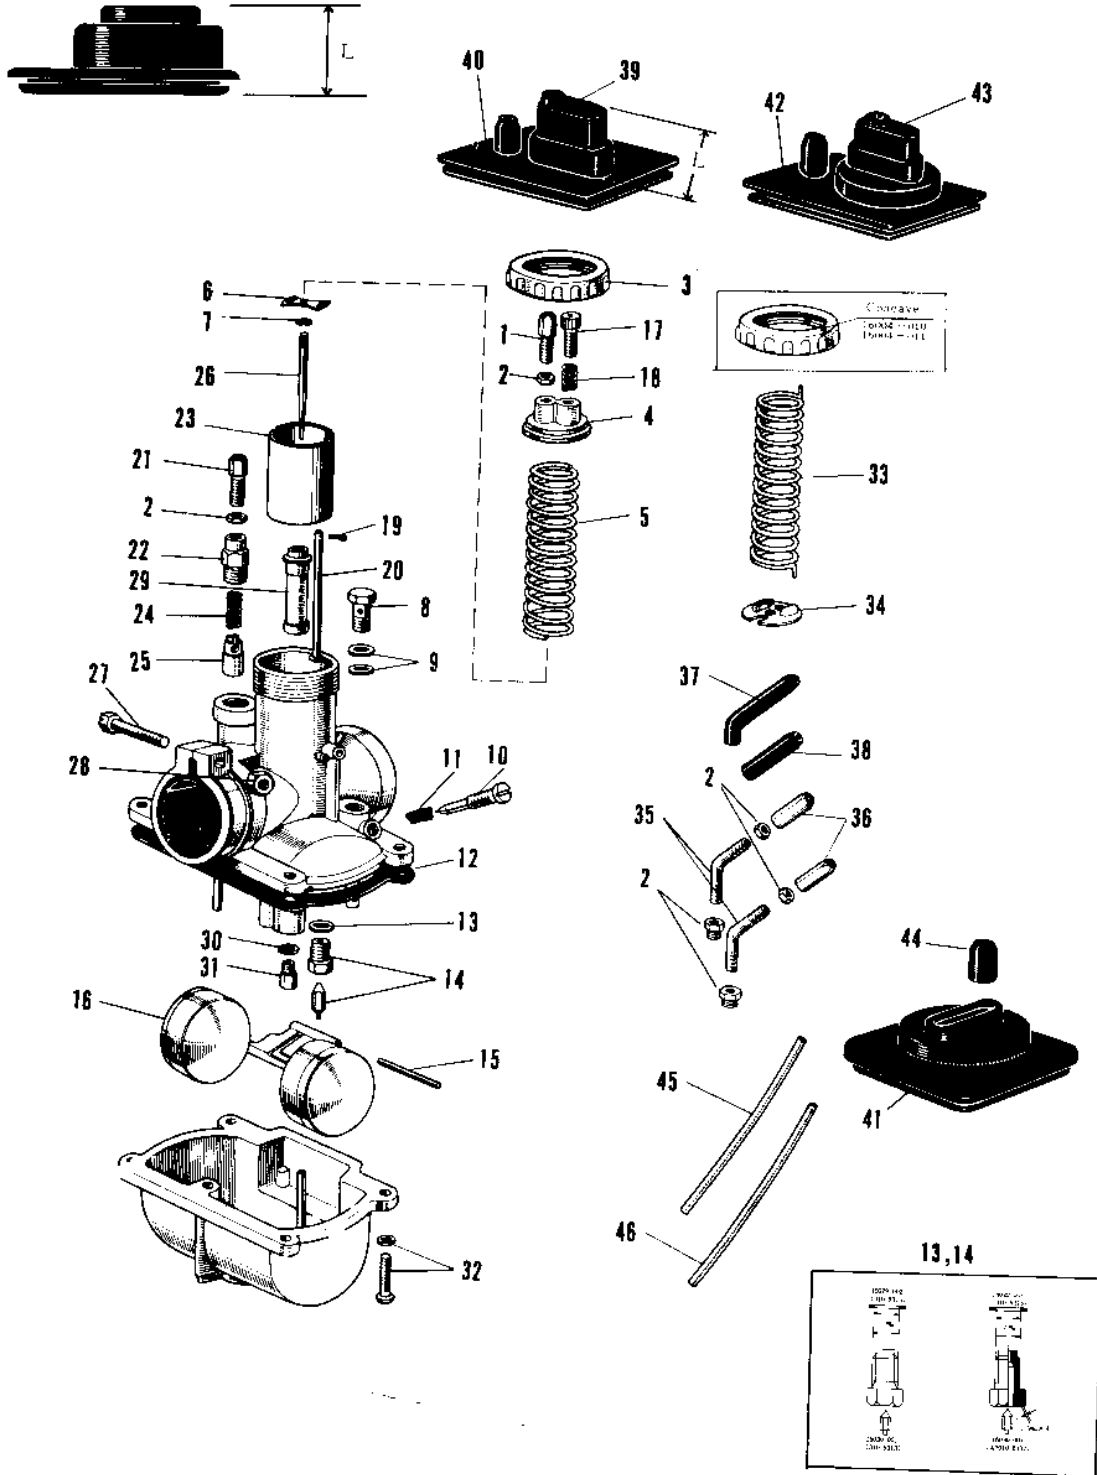

1966 Samurai PARTS DIAGRAM

CARBURETOR VM22SC, VM26SC

1966 Samurai PARTS LIST

CARBURETOR VM22SC, VM26SC

ITEM NAME	PART NUMBER	QUANTITY
CARBURETOR ASSY (Ref # 1~32)	16001-038	2
CABLE ADJUSTER (Ref # 1)	16002-002	2
NUT CABLE ADJUST LOCK (Ref # 2)	16003-004	4
CAP-MIXING CHAMBER (Ref # 3)	16004-002	2
CAP MIXING CHAMBER (Ref # 3)	16004-010	2
TOP MIXING CHAMBER (Ref # 4)	16005-005	2
SPRING THROTTLE VALVE (Ref # 5)	16006-013	2
SPRING SEAT THRTL VLV (Ref # 6)	16007-002	2
CIRCLIP (Ref # 7)	16008-010	2
BOLT BANJO (Ref # 8)	92001-014	2
UNAVAILABLE IN PRICE BOOK (Ref # 9)	751P0880	4
SCREW PILOT AIR ADJST (Ref # 10)	16014-003	2
SPRING,THROTTLE ADJST (Ref # 11)	16022-010	2
GASKET FLOAT CHAMBER (Ref # 12)	16019-004	2
WASHER VALVE SEAT (Ref # 13)	16029-002	2
FLOAT VALVE ASSY (Ref # 14)	16030-001	2
FLOAT PIN (Ref # 15)	16032-003	2
FLOAT (Ref # 16)	16031-004	2
SCREW,THROTTLE STOP (Ref # 17)	16021-002	2
SPRING THR STOP SCREW (Ref # 18)	16022-005	2
UNAVAILABLE IN PRICE BOOK (Ref # 19)	16023-001	2
ROD THROTTLE VLV STOP (Ref # 20)	16024-002	2
CABLE ADJUSTER (Ref # 21)	16002-002	2
CAP STARTER PLUNGER (Ref # 22)	16012-004	2
VALVE THROTTLE (Ref # 23)	16025-011	2
SPRING STARTER PLUNG (Ref # 24)	16013-005	2
PLUNGER-ENRICHNER (Ref # 25)	16016-002	2
JET NEEDLE 4J13 (Ref # 26)	16009-012	2
SCREW CLAMP (Ref # 27)	16010-004	2

1966 Samurai PARTS LIST

CARBURETOR VM22SC, VM26SC

ITEM NAME	PART NUMBER	QUANTITY
NUT 6MM (Ref # 28)	311B0600	(2
NUT 6MM (Ref # 28)	311B0600	2
NEEDLE JET 0-6 (Ref # 29)	16017-026	2
WASHER MAIN JET (Ref # 30)	16034-001	2
JET-MAIN NO 150A (Ref # 31)	92063-016	2
SCREW FLOAT CHAMBER (Ref # 32)	16033-008	8
SCREW FLOAT CHAMBER (Ref # 32)	16033-009	8
GROMMET CARB CAP (Ref # 39)	14038-006	2
CAP CARBURETOR (Ref # 40)	14038-008	2
PIPE FUEL OVERFLOW (Ref # 45)	92059-031	1
PIPE FUEL OVERFLOW R (Ref # 46)	92059-027	1