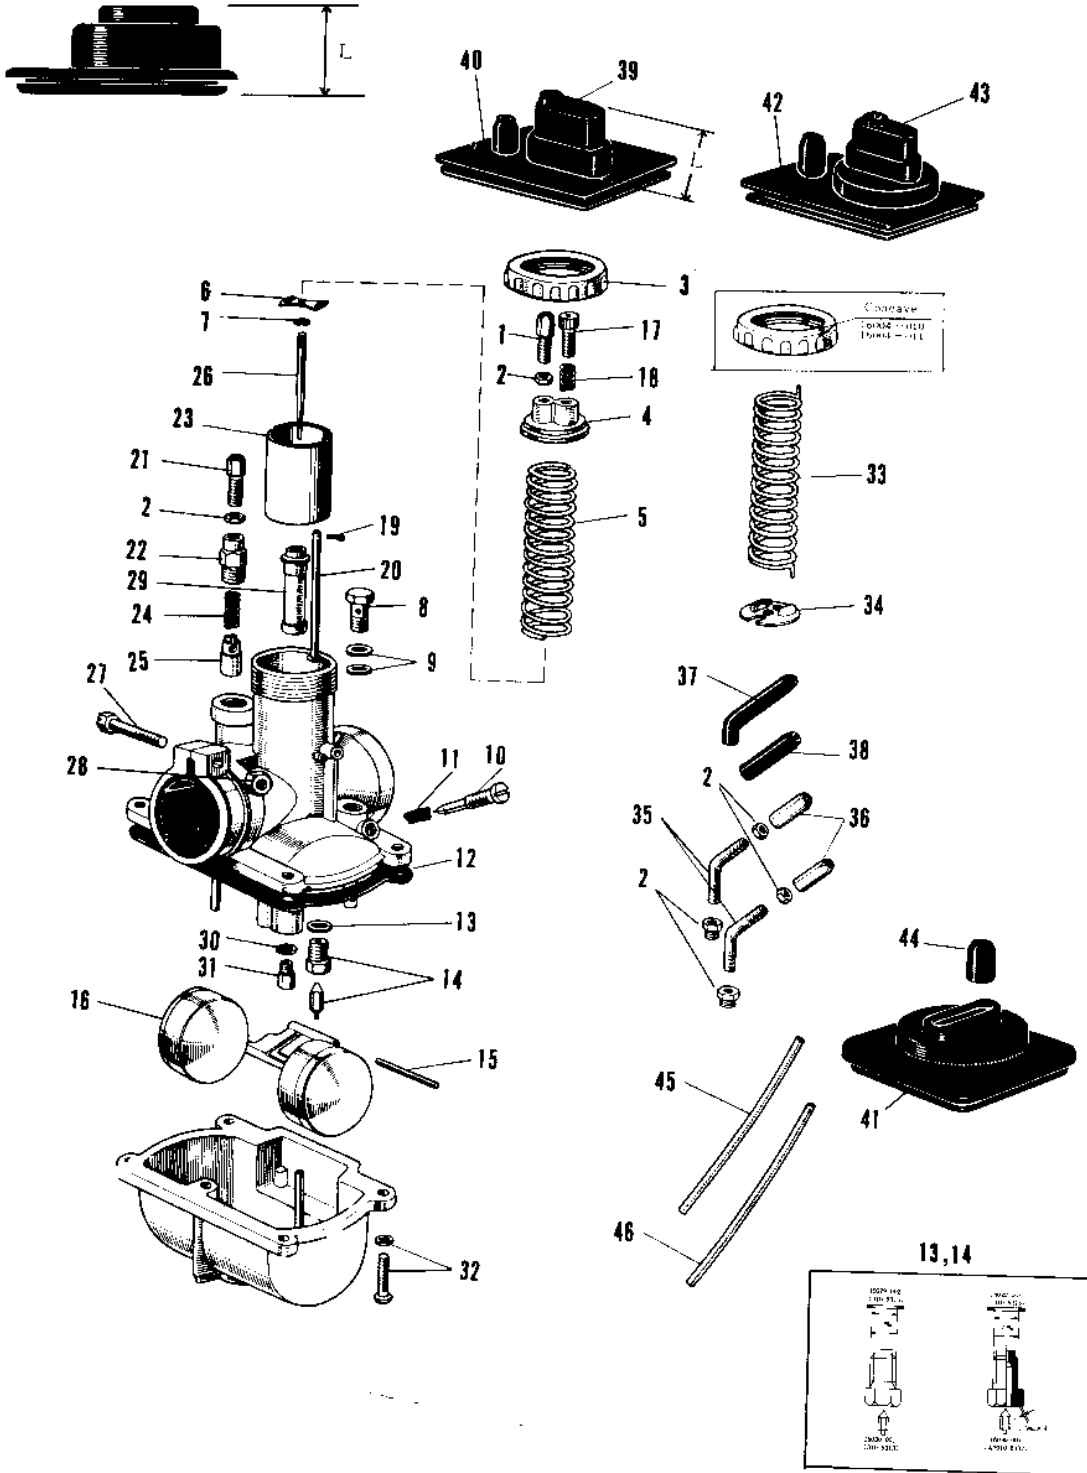

# 1971 A1-B PARTS DIAGRAM

CARBURETOR VM22SC, VM26SC

# 1971 A1-B PARTS LIST

CARBURETOR VM22SC, VM26SC

ITEM NAME	PART NUMBER	QUANTITY
CARBURETOR ASSY (Ref # 1~32)	16001-038	2
CABLE ADJUSTER (Ref # 1)	16002-002	2
NUT CABLE ADJUST LOCK (Ref # 2)	16003-004	4
CAP-MIXING CHAMBER (Ref # 3)	16004-002	2
CAP MIXING CHAMBER (Ref # 3)	16004-010	2
TOP MIXING CHAMBER (Ref # 4)	16005-005	2
SPRING THROTTLE VALVE (Ref # 5)	16006-013	2
SPRING SEAT THRTL VLV (Ref # 6)	16007-002	2
CIRCLIP (Ref # 7)	16008-010	2
BOLT BANJO (Ref # 8)	92001-014	2
UNAVAILABLE IN PRICE BOOK (Ref # 9)	751P0880	4
SCREW PILOT AIR ADJST (Ref # 10)	16014-003	2
SPRING,THROTTLE ADJST (Ref # 11)	16022-010	2
GASKET FLOAT CHAMBER (Ref # 12)	16019-004	2
WASHER VALVE SEAT (Ref # 13)	16029-002	2
FLOAT VALVE ASSY (Ref # 14)	16030-001	2
FLOAT PIN (Ref # 15)	16032-003	2
FLOAT (Ref # 16)	16031-004	2
SCREW,THROTTLE STOP (Ref # 17)	16021-002	2
SPRING THR STOP SCREW (Ref # 18)	16022-005	2
UNAVAILABLE IN PRICE BOOK (Ref # 19)	16023-001	2
ROD THROTTLE VLV STOP (Ref # 20)	16024-002	2
CABLE ADJUSTER (Ref # 21)	16002-002	2
CAP STARTER PLUNGER (Ref # 22)	16012-004	2
VALVE THROTTLE (Ref # 23)	16025-011	2
SPRING STARTER PLUNG (Ref # 24)	16013-005	2
PLUNGER-ENRICHNER (Ref # 25)	16016-002	2
JET NEEDLE 4J13 (Ref # 26)	16009-012	2
SCREW CLAMP (Ref # 27)	16010-004	2

# 1971 A1-B PARTS LIST

CARBURETOR VM22SC, VM26SC

ITEM NAME	PART NUMBER	QUANTITY
NUT 6MM (Ref # 28)	311B0600	(2
NUT 6MM (Ref # 28)	311B0600	2
NEEDLE JET 0-6 (Ref # 29)	16017-026	2
WASHER MAIN JET (Ref # 30)	16034-001	2
JET-MAIN NO 150A (Ref # 31)	92063-016	2
SCREW FLOAT CHAMBER (Ref # 32)	16033-008	8
SCREW FLOAT CHAMBER (Ref # 32)	16033-009	8
GROMMET CARB CAP (Ref # 39)	14038-006	2
CAP CARBURETOR (Ref # 40)	14038-008	2
PIPE FUEL OVERFLOW (Ref # 45)	92059-031	1
PIPE FUEL OVERFLOW R (Ref # 46)	92059-027	1