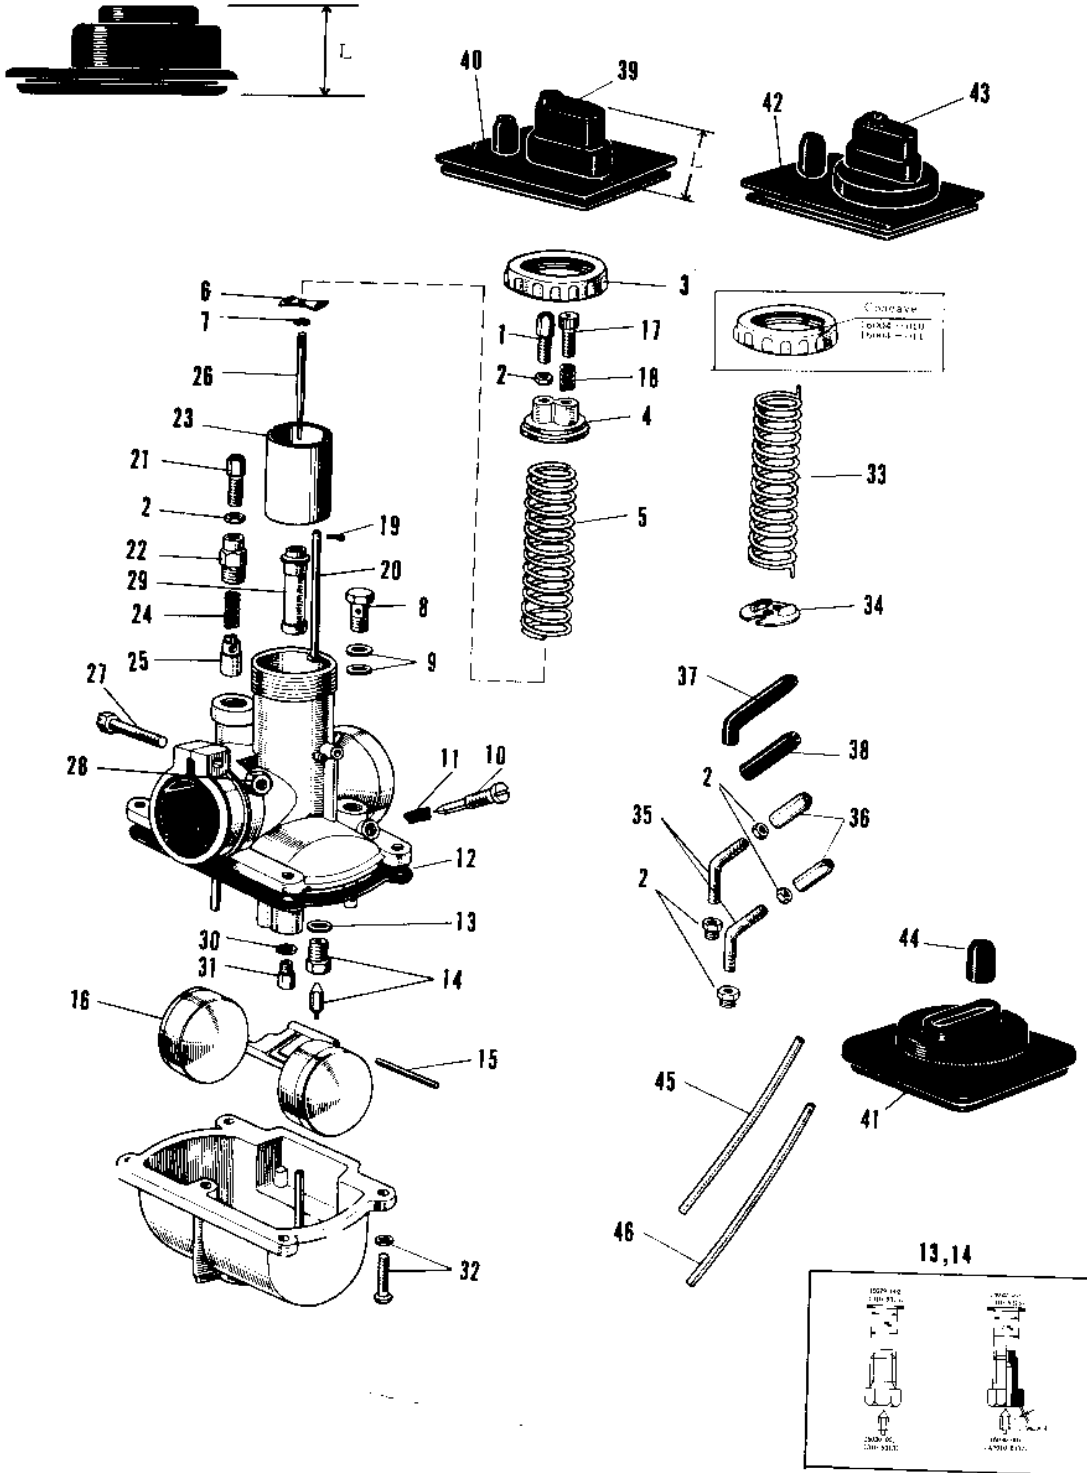

1968 A1SS PARTS DIAGRAM

CARBURETOR VM22SC, VM26SC