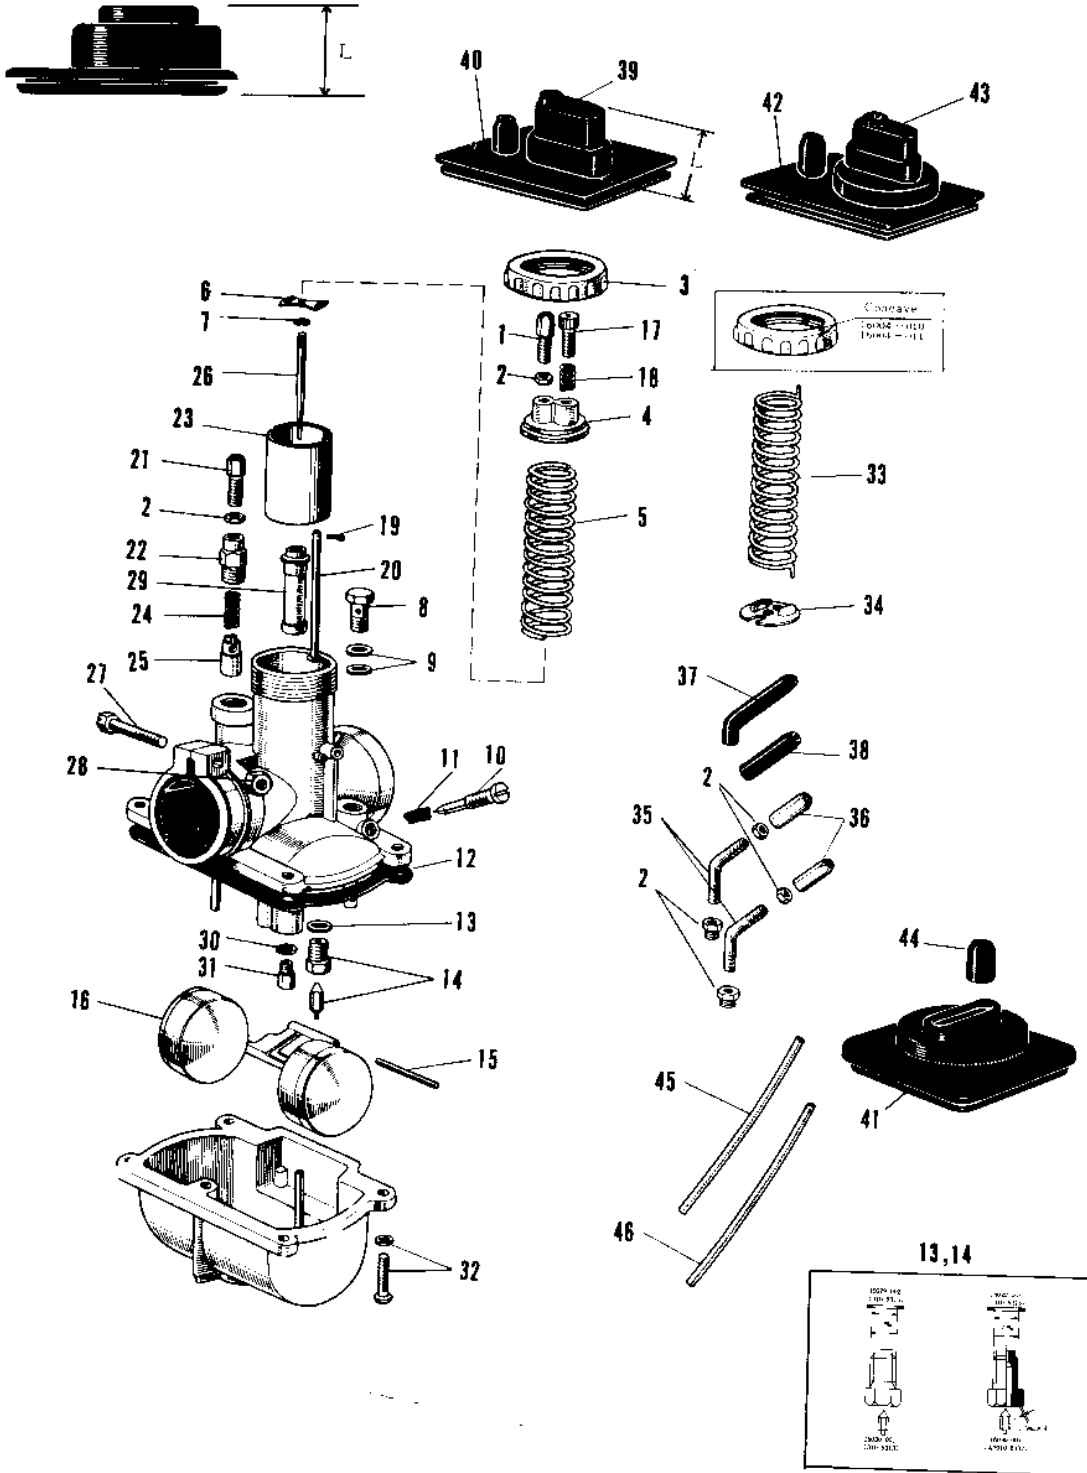

1967 A1SS PARTS DIAGRAM

CARBURETOR VM22SC, VM26SC