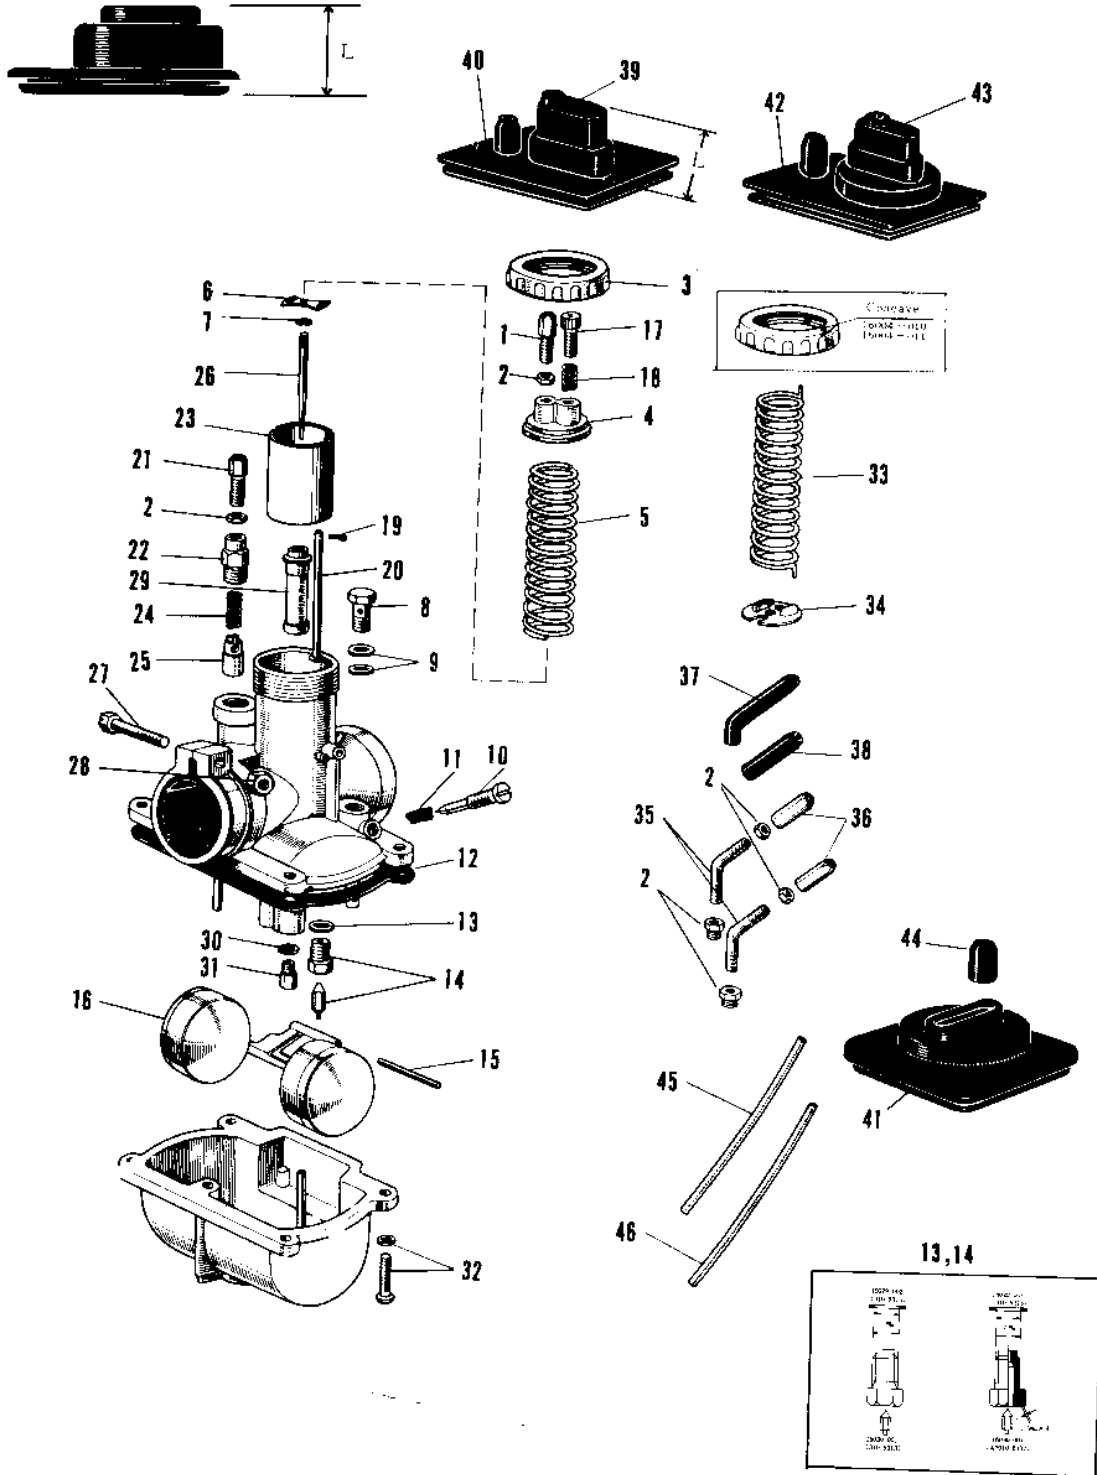

1967 A1SS PARTS DIAGRAM

CARBURETOR VM22SC, VM26SC