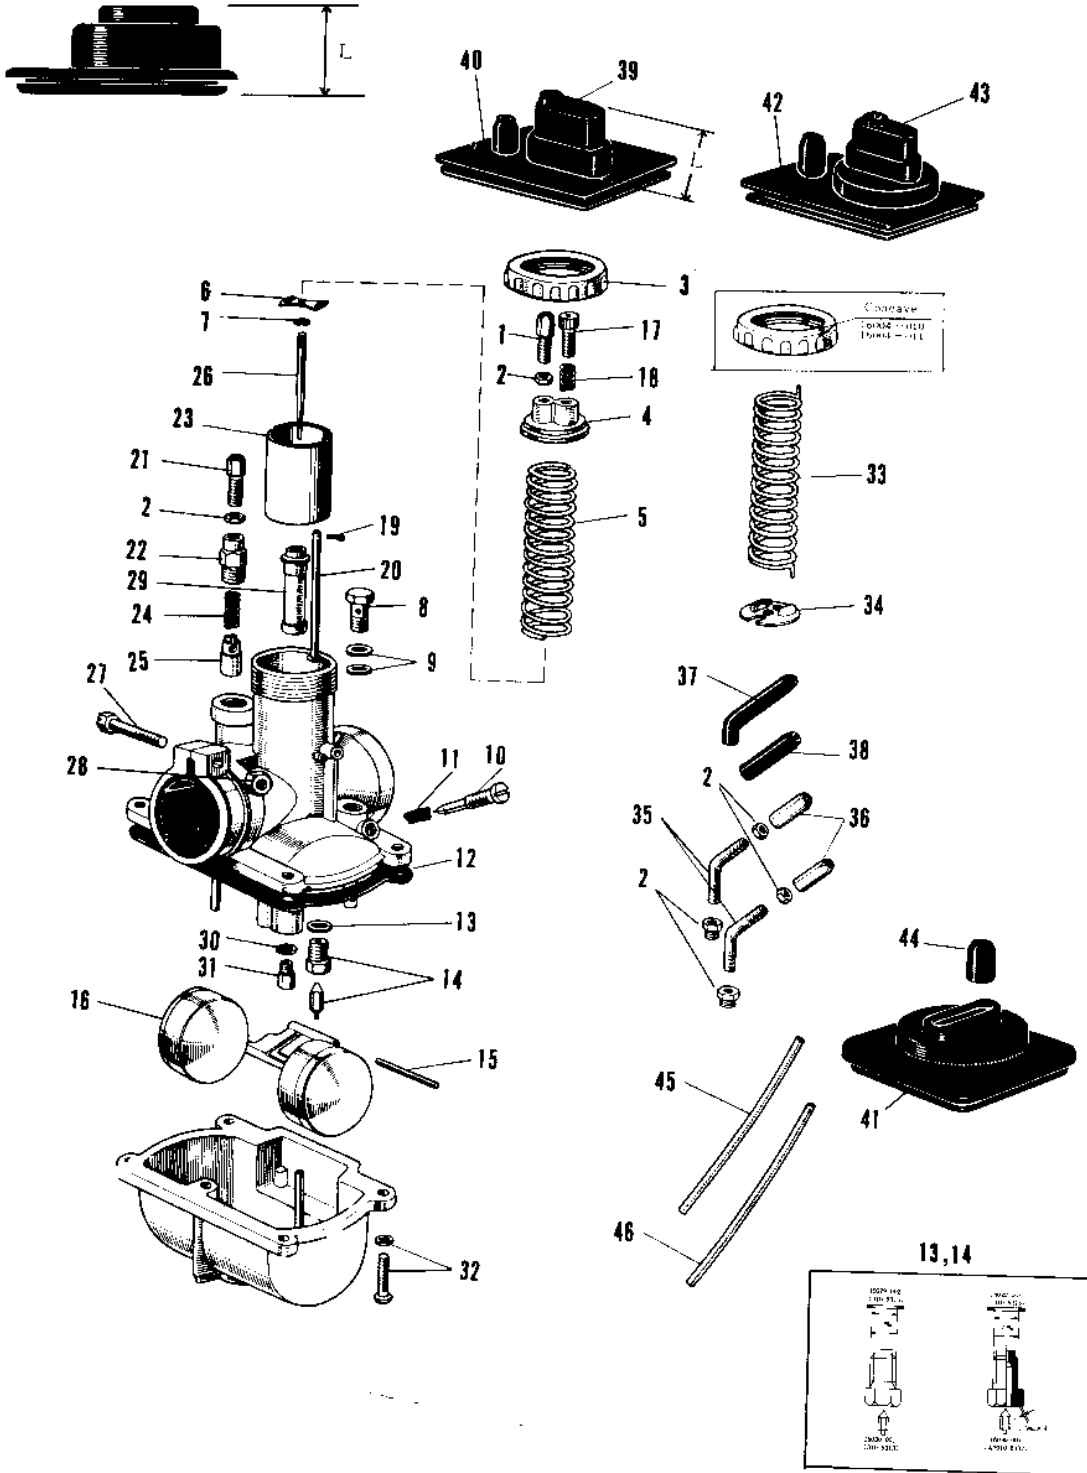

1971 A1SS-B PARTS DIAGRAM

CARBURETOR VM22SC, VM26SC

1971 A1SS-B PARTS LIST

CARBURETOR VM22SC, VM26SC

ITEM NAME	PART NUMBER	QUANTITY
CARBURETOR ASSY (Ref # 1~32)	16001-038	1
CARBURETOR ASSY (Ref # 1~32 3)	16001-044	1
CABLE ADJUSTER (Ref # 1)	16002-002	1
NUT CABLE ADJUST LOCK (Ref # 2)	16003-004	6
CAP-MIXING CHAMBER (Ref # 3)	16004-002	2
CAP MIXING CHAMBER (Ref # 3)	16004-010	2
TOP MIXING CHAMBER (Ref # 4)	16005-005	2
SPRING THROTTLE VALVE (Ref # 5)	16006-013	2
SPRING SEAT THRTL VLV (Ref # 6)	16007-002	2
CIRCLIP (Ref # 7)	16008-010	2
BOLT BANJO (Ref # 8)	92001-014	2
UNAVAILABLE IN PRICE BOOK (Ref # 9)	751P0880	4
SCREW PILOT AIR ADJST (Ref # 10)	16014-003	2
SPRING,THROTTLE ADJST (Ref # 11)	16022-010	2
GASKET FLOAT CHAMBER (Ref # 12)	16019-004	2
WASHER VALVE SEAT (Ref # 13)	16029-002	2
FLOAT VALVE ASSY (Ref # 14)	16030-001	2
FLOAT PIN (Ref # 15)	16032-003	2
FLOAT (Ref # 16)	16031-004	2
SCREW,THROTTLE STOP (Ref # 17)	16021-002	2
SPRING THR STOP SCREW (Ref # 18)	16022-005	2
UNAVAILABLE IN PRICE BOOK (Ref # 19)	16023-001	2
ROD THROTTLE VLV STOP (Ref # 20)	16024-002	2
CABLE ADJUSTER (Ref # 21)	16002-002	1
CAP STARTER PLUNGER (Ref # 22)	16012-004	2
VALVE THROTTLE (Ref # 23)	16025-011	2
SPRING STARTER PLUNG (Ref # 24)	16013-005	2
PLUNGER-ENRICHNER (Ref # 25)	16016-002	2
JET NEEDLE 4J13 (Ref # 26)	16009-012	2