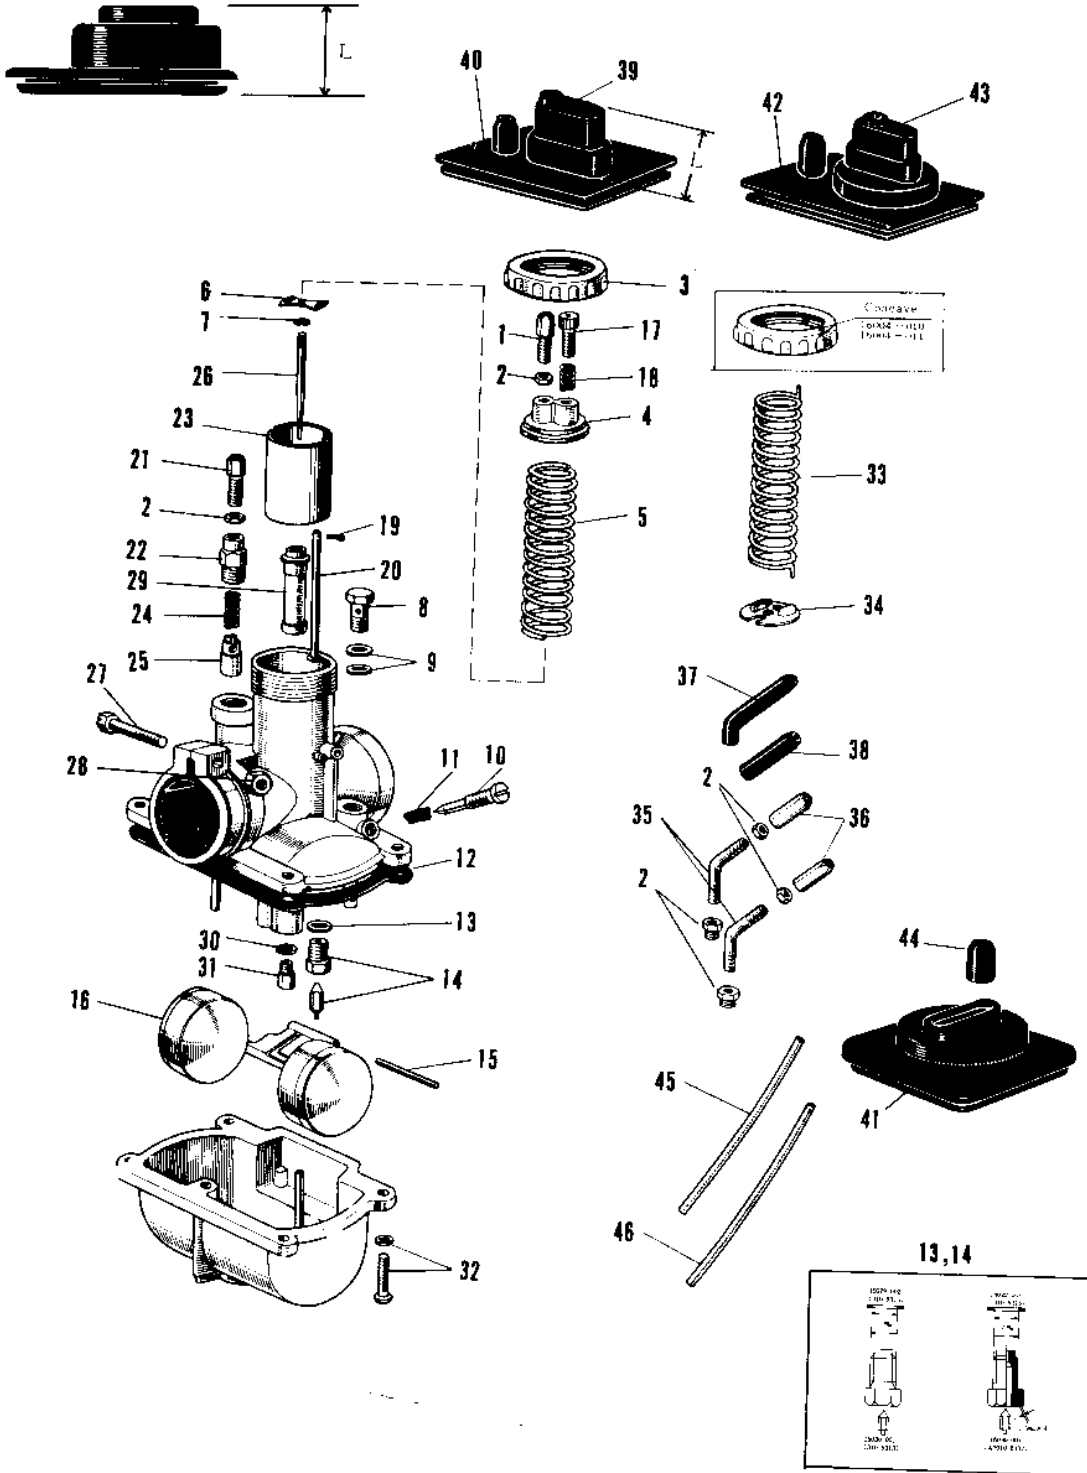

1969 Avenger PARTS DIAGRAM

CARBURETOR VM22SC, VM26SC

1969 Avenger PARTS LIST

CARBURETOR VM22SC, VM26SC

ITEM NAME	PART NUMBER	QUANTITY
CARBURETOR ASSY (Ref # 1~32)	16001-038	2
CABLE ADJUSTER (Ref # 1)	16002-002	2
NUT CABLE ADJUST LOCK (Ref # 2)	16003-004	4
CAP-MIXING CHAMBER (Ref # 3)	16004-002	2
CAP MIXING CHAMBER (Ref # 3)	16004-010	2
TOP MIXING CHAMBER (Ref # 4)	16005-005	2
SPRING THROTTLE VALVE (Ref # 5)	16006-013	2
SPRING SEAT THRTL VLV (Ref # 6)	16007-002	2
CIRCLIP (Ref # 7)	16008-010	2
BOLT BANJO (Ref # 8)	92001-014	2
UNAVAILABLE IN PRICE BOOK (Ref # 9)	751P0880	4
SCREW PILOT AIR ADJST (Ref # 10)	16014-003	2
SPRING,THROTTLE ADJST (Ref # 11)	16022-010	2
GASKET FLOAT CHAMBER (Ref # 12)	16019-004	2
WASHER VALVE SEAT (Ref # 13)	16029-002	2
FLOAT VALVE ASSY (Ref # 14)	16030-001	2
FLOAT PIN (Ref # 15)	16032-003	2
FLOAT (Ref # 16)	16031-004	2
SCREW,THROTTLE STOP (Ref # 17)	16021-002	2
SPRING THR STOP SCREW (Ref # 18)	16022-005	2
UNAVAILABLE IN PRICE BOOK (Ref # 19)	16023-001	2
ROD THROTTLE VLV STOP (Ref # 20)	16024-002	2
CABLE ADJUSTER (Ref # 21)	16002-002	2
CAP STARTER PLUNGER (Ref # 22)	16012-004	2
VALVE THROTTLE (Ref # 23)	16025-011	2
SPRING STARTER PLUNG (Ref # 24)	16013-005	2
PLUNGER-ENRICHNER (Ref # 25)	16016-002	2
JET NEEDLE 4J13 (Ref # 26)	16009-012	2
SCREW CLAMP (Ref # 27)	16010-004	2

1969 Avenger PARTS LIST

CARBURETOR VM22SC, VM26SC

ITEM NAME	PART NUMBER	QUANTITY
NUT 6MM (Ref # 28)	311B0600	(2
NUT 6MM (Ref # 28)	311B0600	2
NEEDLE JET 0-6 (Ref # 29)	16017-026	2
WASHER MAIN JET (Ref # 30)	16034-001	2
JET-MAIN NO 150A (Ref # 31)	92063-016	2
SCREW FLOAT CHAMBER (Ref # 32)	16033-008	8
SCREW FLOAT CHAMBER (Ref # 32)	16033-009	8
GROMMET CARB CAP (Ref # 39)	14038-006	2
CAP CARBURETOR (Ref # 40)	14038-008	2
PIPE FUEL OVERFLOW (Ref # 45)	92059-031	1
PIPE FUEL OVERFLOW R (Ref # 46)	92059-027	1