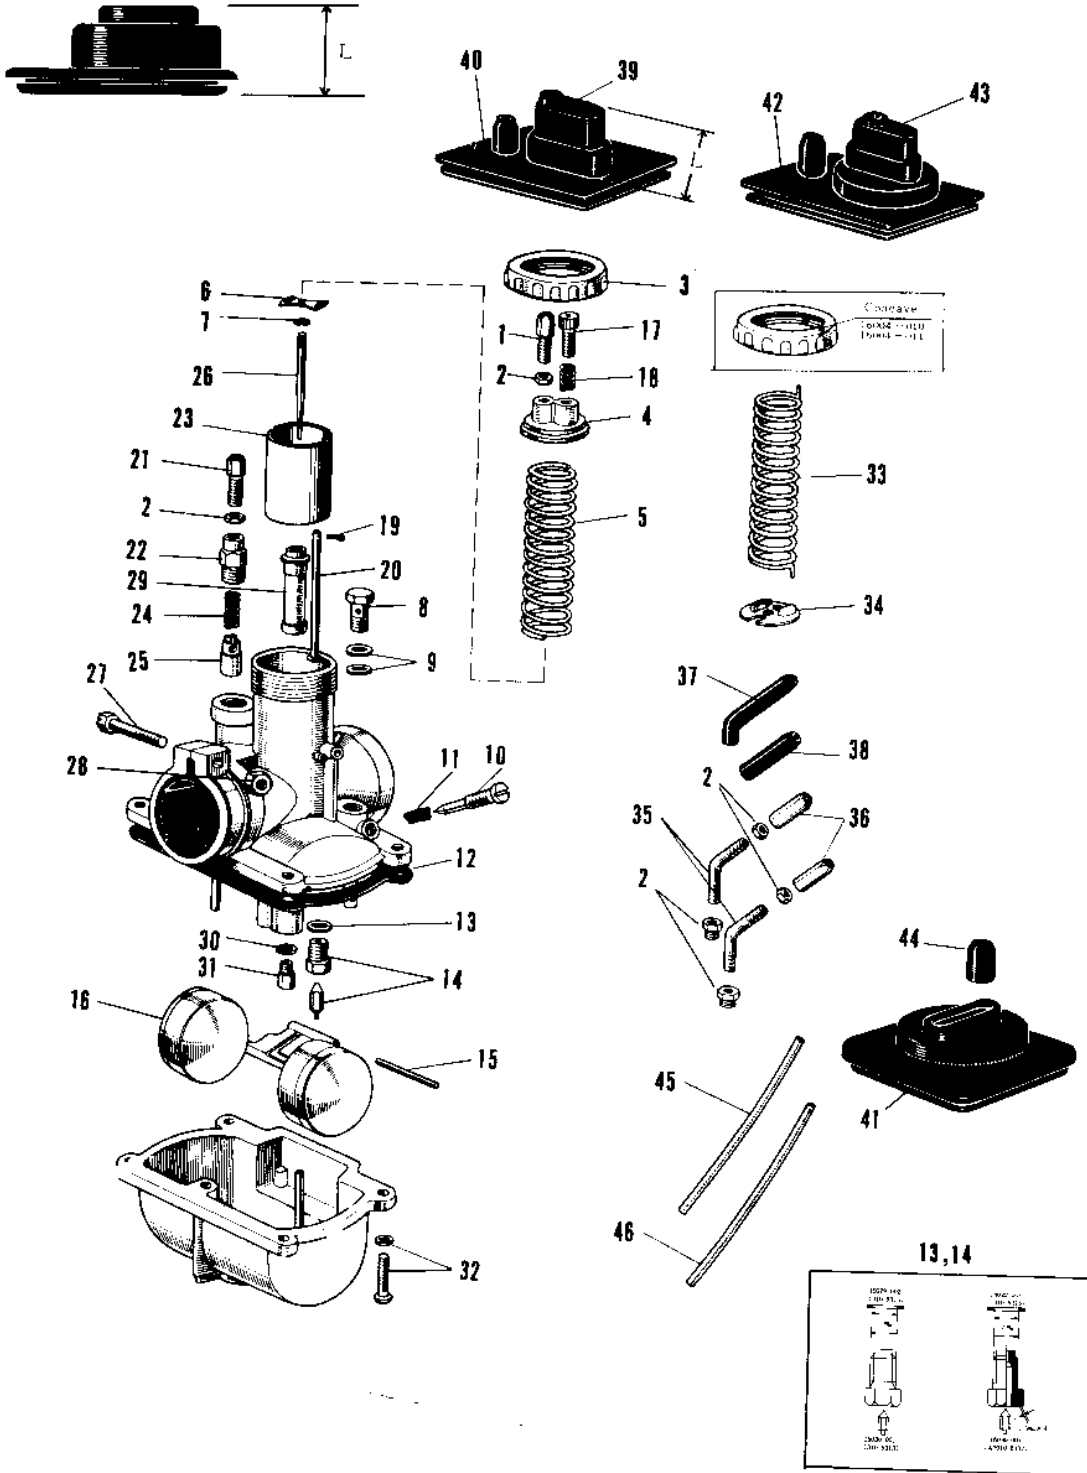

1971 A7SS-B PARTS DIAGRAM

CARBURETOR VM22SC, VM26SC

1971 A7SS-B PARTS LIST

CARBURETOR VM22SC, VM26SC

ITEM NAME	PART NUMBER	QUANTITY
CARBURETOR ASSY (Ref # 1~32)	16001-038	1
CARBURETOR ASSY (Ref # 1~32 3)	16001-044	1
CABLE ADJUSTER (Ref # 1)	16002-002	1
NUT CABLE ADJUST LOCK (Ref # 2)	16003-004	6
CAP-MIXING CHAMBER (Ref # 3)	16004-002	2
CAP MIXING CHAMBER (Ref # 3)	16004-010	2
TOP MIXING CHAMBER (Ref # 4)	16005-005	2
SPRING THROTTLE VALVE (Ref # 5)	16006-013	2
SPRING SEAT THRTL VLV (Ref # 6)	16007-002	2
CIRCLIP (Ref # 7)	16008-010	2
BOLT BANJO (Ref # 8)	92001-014	2
UNAVAILABLE IN PRICE BOOK (Ref # 9)	751P0880	4
SCREW PILOT AIR ADJST (Ref # 10)	16014-003	2
SPRING,THROTTLE ADJST (Ref # 11)	16022-010	2
GASKET FLOAT CHAMBER (Ref # 12)	16019-004	2
WASHER VALVE SEAT (Ref # 13)	16029-002	2
FLOAT VALVE ASSY (Ref # 14)	16030-001	2
FLOAT PIN (Ref # 15)	16032-003	2
FLOAT (Ref # 16)	16031-004	2
SCREW,THROTTLE STOP (Ref # 17)	16021-002	2
SPRING THR STOP SCREW (Ref # 18)	16022-005	2
UNAVAILABLE IN PRICE BOOK (Ref # 19)	16023-001	2
ROD THROTTLE VLV STOP (Ref # 20)	16024-002	2
CABLE ADJUSTER (Ref # 21)	16002-002	1
CAP STARTER PLUNGER (Ref # 22)	16012-004	2
VALVE THROTTLE (Ref # 23)	16025-011	2
SPRING STARTER PLUNG (Ref # 24)	16013-005	2
PLUNGER-ENRICHNER (Ref # 25)	16016-002	2
JET NEEDLE 4J13 (Ref # 26)	16009-012	2