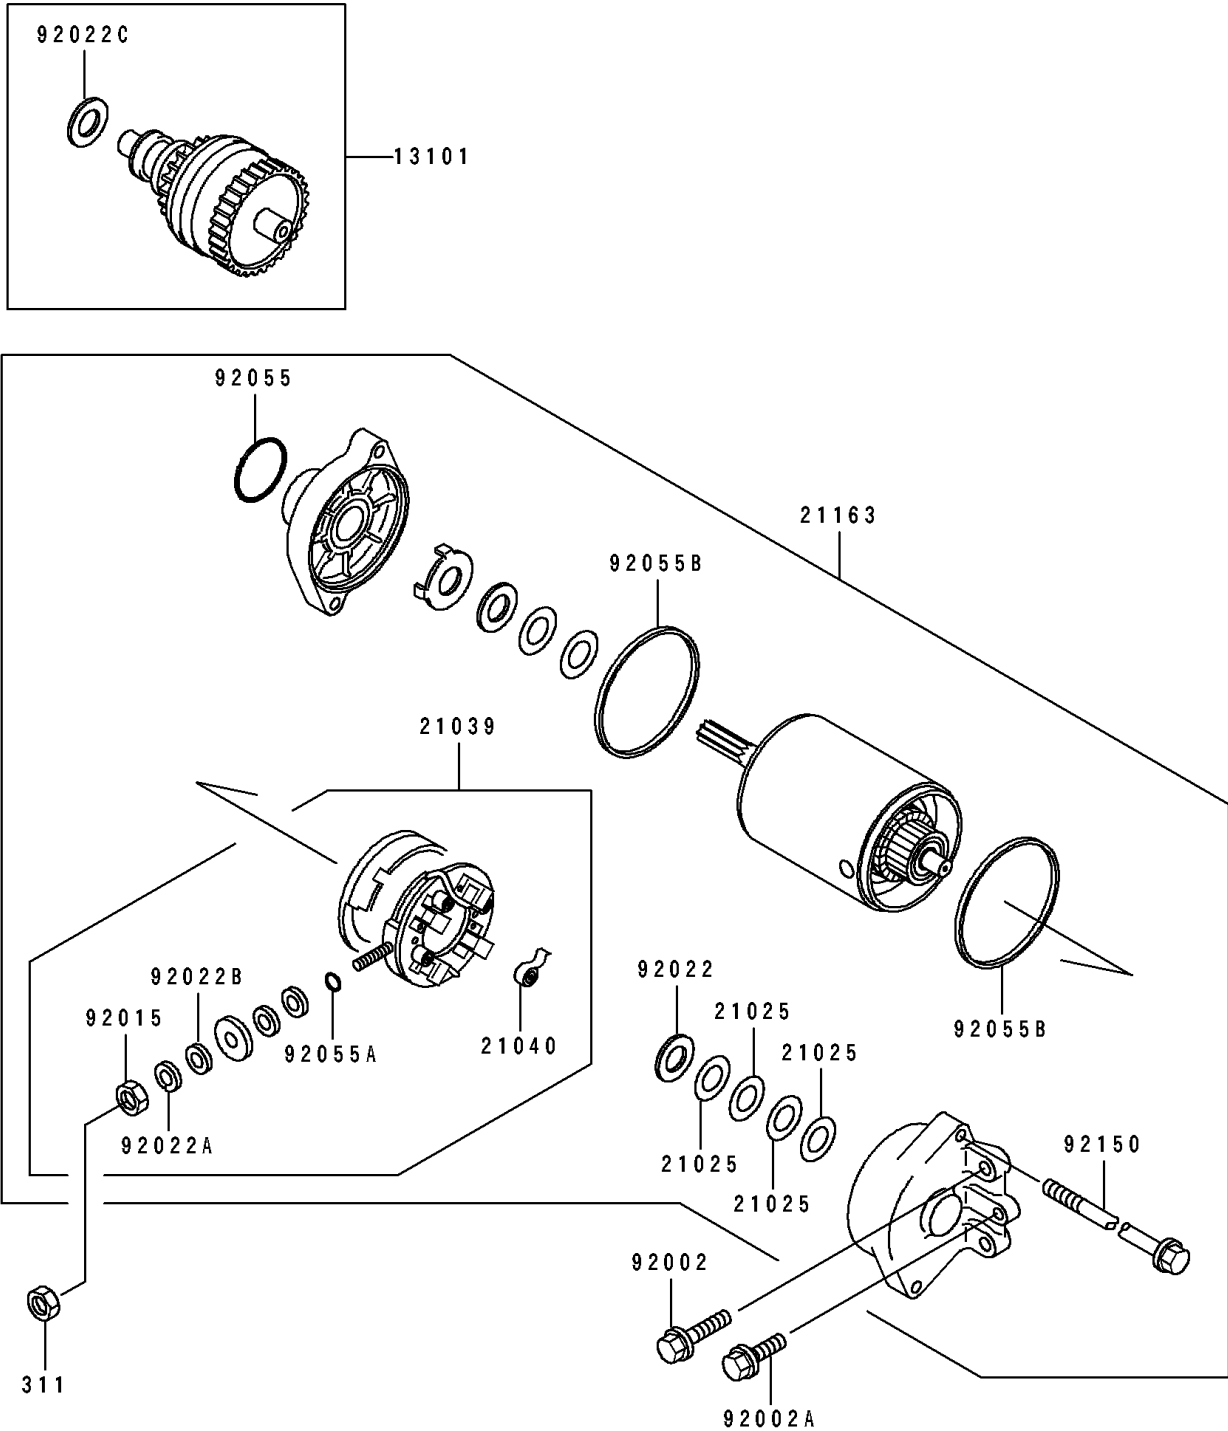

1992 750 SX PARTS DIAGRAM

Starter Motor

E1840

1992 750 SX PARTS LIST

Starter Motor

ITEM NAME	PART NUMBER	QUANTITY
GEAR-ASSY (Ref # 13101)	13101-3706	1
WASHER,9.1X18X0.2 (Ref # 21025)	21025-011	4
BRUSH,CARBON (Ref # 21039)	21039-3703	1
SPRING-BRUSH (Ref # 21040)	21040-1055	4
STARTER-ELECTRIC (Ref # 21163)	21163-3709	1
BOLT,6X25 (Ref # 92002)	92002-3714	2
BOLT,6X12 (Ref # 92002A)	92002-3763	1
NUT,6MM (Ref # 92015)	92015-3710	1
WASHER,9.1X18X0.8 (Ref # 92022)	92022-1132	1
WASHER,6MM (Ref # 92022A)	92022-3711	1
WASHER,6MM (Ref # 92022B)	92022-3713	1
WASHER,12X24X1.0 (Ref # 92022C)	92022-3731	1
RING-O (Ref # 92055)	92055-1276	1
RING-O,4.5X2.0 (Ref # 92055A)	92055-1370	1
RING-O,STARTER MOTOR (Ref # 92055B)	92055-1381	2
BOLT (Ref # 92150)	92150-3772	2
NUT-HEX,6MM (Ref # 311)	311R0600	1