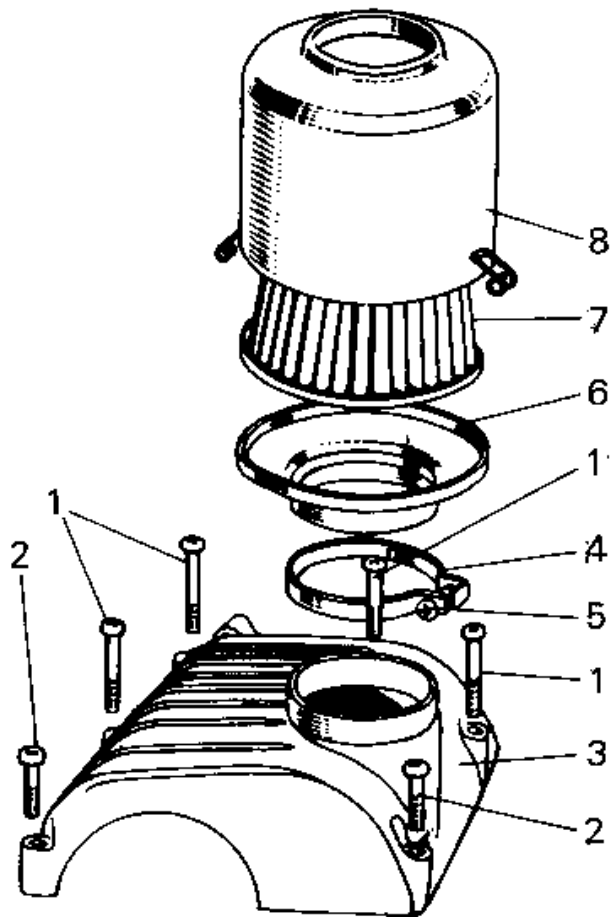

1966 Samurai PARTS DIAGRAM

AIR CLEANER

Ident. Letter "U"

11010-027
(A7010-1310)

1966 Samurai PARTS LIST

AIR CLEANER

ITEM NAME	PART NUMBER	QUANTITY
SCREW PAN HEAD 6X50 (Ref # 1)	220B0650	17
SCREW PAN HEAD 6X40 (Ref # 2)	220B0640	10
AIR CLEANER ASSY (Ref # 4-8)	11010-027	1
CLAMP AIR CLEANER (Ref # 4)	92037-018	1
SCREW PAN HEAD 6X25 (Ref # 5)	220B0625	5
CAP AIR CLEANER (Ref # 6)	11012-006	1
ELEMENT,AIR CLNR (Ref # 7)	11013-013	1
AIR CLEANER ASSY (Ref # 8)	11010-027	1