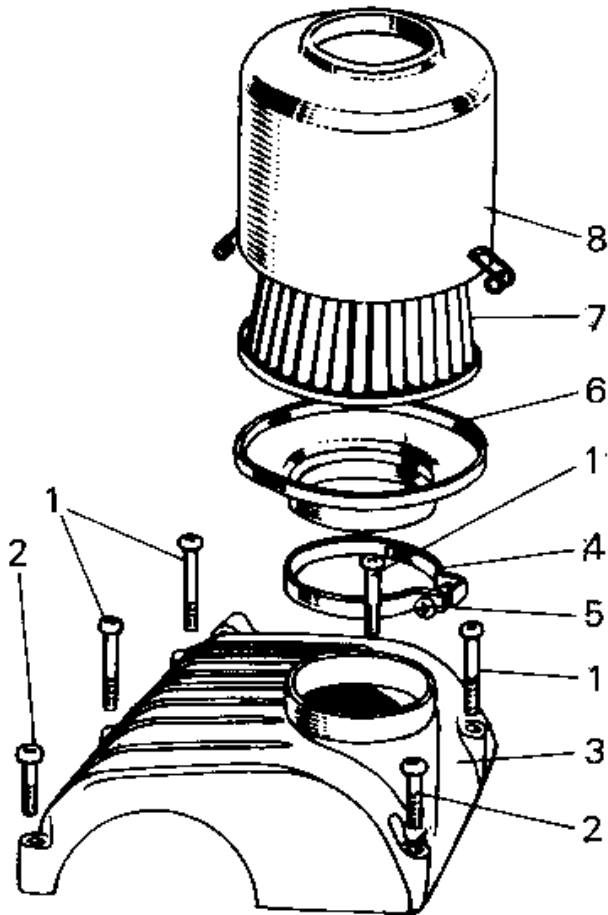

1971 A1-B PARTS DIAGRAM

AIR CLEANER

Ident. letter "U"

11010-027
(A7010-1310)

1971 A1-B PARTS LIST

AIR CLEANER

ITEM NAME	PART NUMBER	QUANTITY
SCREW PAN HEAD 6X50 (Ref # 1)	220B0650	17
SCREW PAN HEAD 6X40 (Ref # 2)	220B0640	10
AIR CLEANER ASSY (Ref # 4-8)	11010-027	1
CLAMP AIR CLEANER (Ref # 4)	92037-018	1
SCREW PAN HEAD 6X25 (Ref # 5)	220B0625	5
CAP AIR CLEANER (Ref # 6)	11012-006	1
ELEMENT,AIR CLNR (Ref # 7)	11013-013	1
AIR CLEANER ASSY (Ref # 8)	11010-027	1