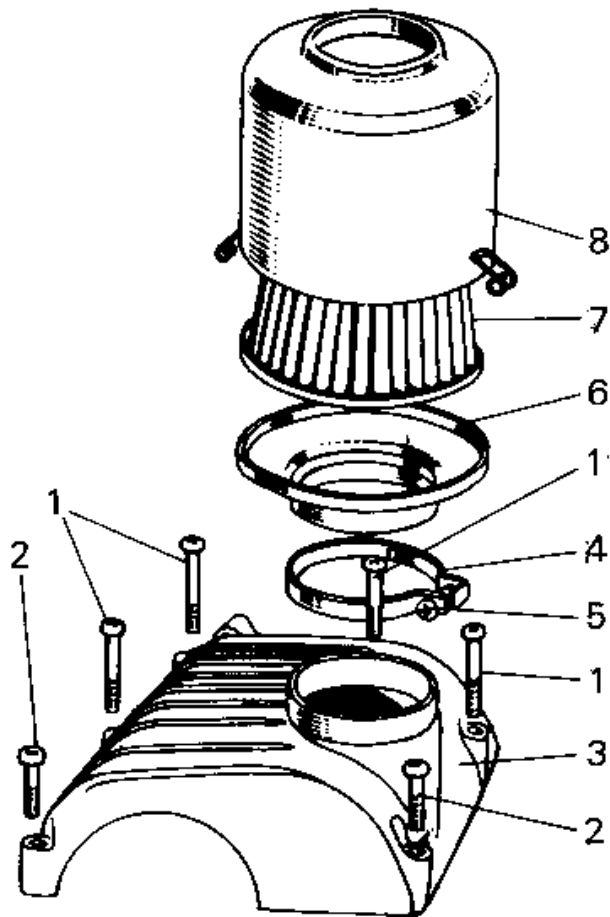

1968 A1SS PARTS DIAGRAM

AIR CLEANER

Ident. Letter "U"

11010-027
(A7010-1310)

1968 A1SS PARTS LIST

AIR CLEANER

ITEM NAME	PART NUMBER	QUANTITY
SCREW PAN HEAD 6X50 (Ref # 1)	220B0650	17
SCREW PAN HEAD 6X40 (Ref # 2)	220B0640	10
AIR CLEANER ASSY (Ref # 4-8)	11010-027	1
CLAMP AIR CLEANER (Ref # 4)	92037-018	1
SCREW PAN HEAD 6X25 (Ref # 5)	220B0625	5
CAP AIR CLEANER (Ref # 6)	11012-006	1
ELEMENT,AIR CLNR (Ref # 7)	11013-013	1
AIR CLEANER ASSY (Ref # 8)	11010-027	1