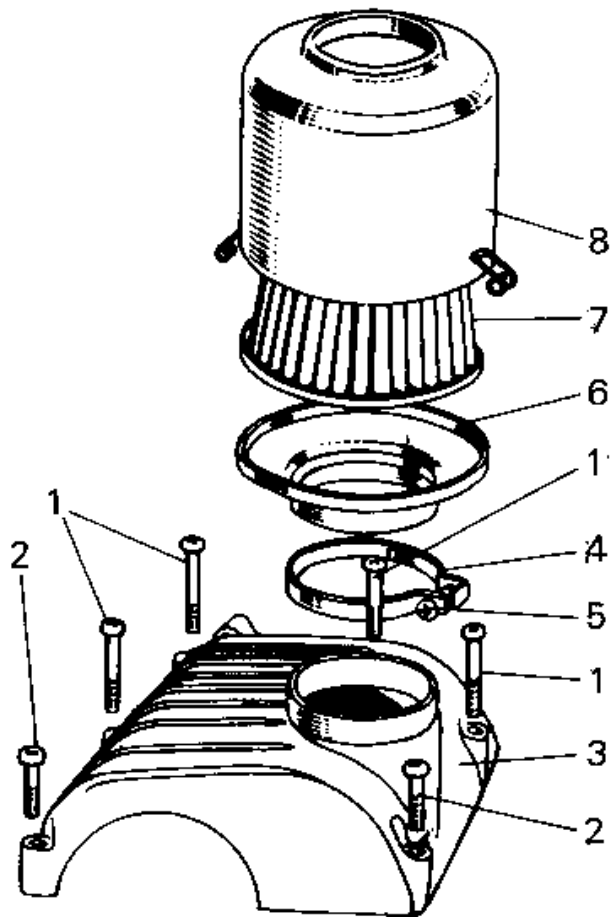

1967 A1SS PARTS DIAGRAM

AIR CLEANER

Ident. Letter "U"

11010-027
(A7010-1310)

1967 A1SS PARTS LIST

AIR CLEANER

ITEM NAME	PART NUMBER	QUANTITY
SCREW PAN HEAD 6X50 (Ref # 1)	220B0650	17
SCREW PAN HEAD 6X40 (Ref # 2)	220B0640	10
AIR CLEANER ASSY (Ref # 4-8)	11010-027	1
CLAMP AIR CLEANER (Ref # 4)	92037-018	1
SCREW PAN HEAD 6X25 (Ref # 5)	220B0625	5
CAP AIR CLEANER (Ref # 6)	11012-006	1
ELEMENT,AIR CLNR (Ref # 7)	11013-013	1
AIR CLEANER ASSY (Ref # 8)	11010-027	1