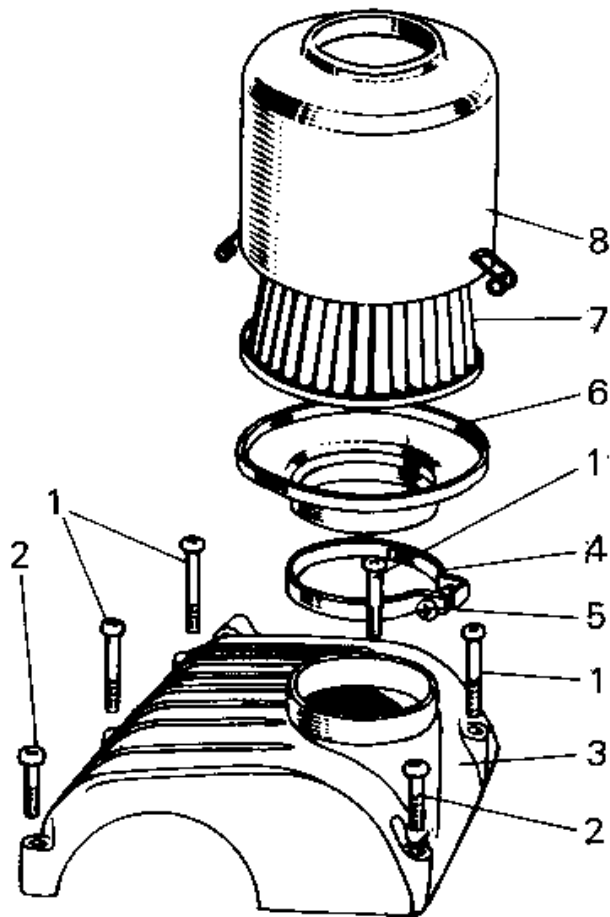

# 1969 A1SS PARTS DIAGRAM

## AIR CLEANER

Ident. Letter "U"

11010-027  
(A7010-1310)

## AIR CLEANER

| ITEM NAME                     | PART NUMBER | QUANTITY |
|-------------------------------|-------------|----------|
| SCREW PAN HEAD 6X50 (Ref # 1) | 220B0650    | 17       |
| SCREW PAN HEAD 6X40 (Ref # 2) | 220B0640    | 10       |
| AIR CLEANER ASSY (Ref # 4-8)  | 11010-027   | 1        |
| CLAMP AIR CLEANER (Ref # 4)   | 92037-018   | 1        |
| SCREW PAN HEAD 6X25 (Ref # 5) | 220B0625    | 5        |
| CAP AIR CLEANER (Ref # 6)     | 11012-006   | 1        |
| ELEMENT,AIR CLNR (Ref # 7)    | 11013-013   | 1        |
| AIR CLEANER ASSY (Ref # 8)    | 11010-027   | 1        |