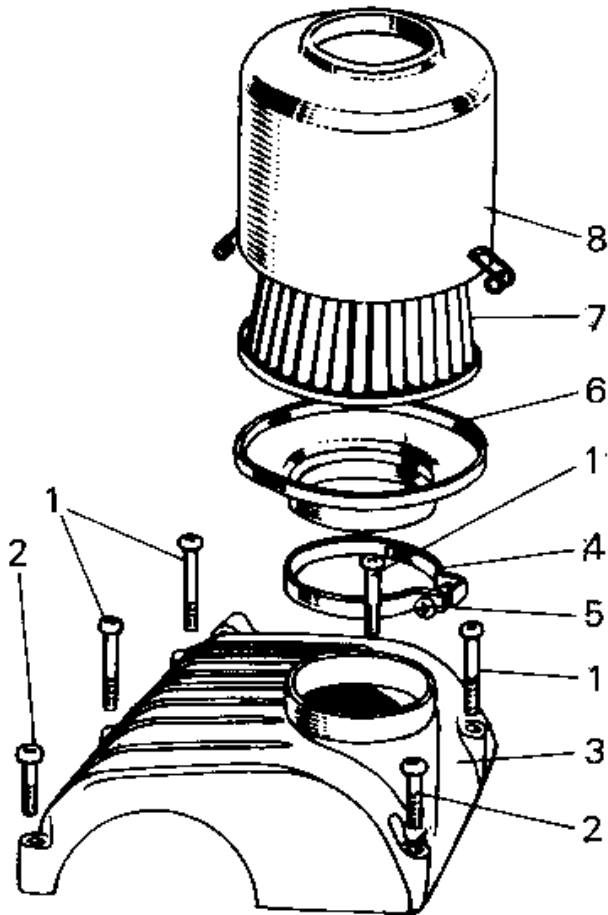

1967 A1SS PARTS DIAGRAM

AIR CLEANER

Ident. Letter "U"

11010-027
(A7010-1310)

1967 A1SS PARTS LIST

AIR CLEANER

ITEM NAME	PART NUMBER	QUANTITY
SCREW PAN HEAD 6X50 (Ref # 1)	220B0650	17
SCREW PAN HEAD 6X40 (Ref # 2)	220B0640	10
AIR CLEANER ASSY (Ref # 4-8)	11010-027	1
CLAMP AIR CLEANER (Ref # 4)	92037-018	1
SCREW PAN HEAD 6X25 (Ref # 5)	220B0625	5
CAP AIR CLEANER (Ref # 6)	11012-006	1
ELEMENT,AIR CLNR (Ref # 7)	11013-013	1
AIR CLEANER ASSY (Ref # 8)	11010-027	1