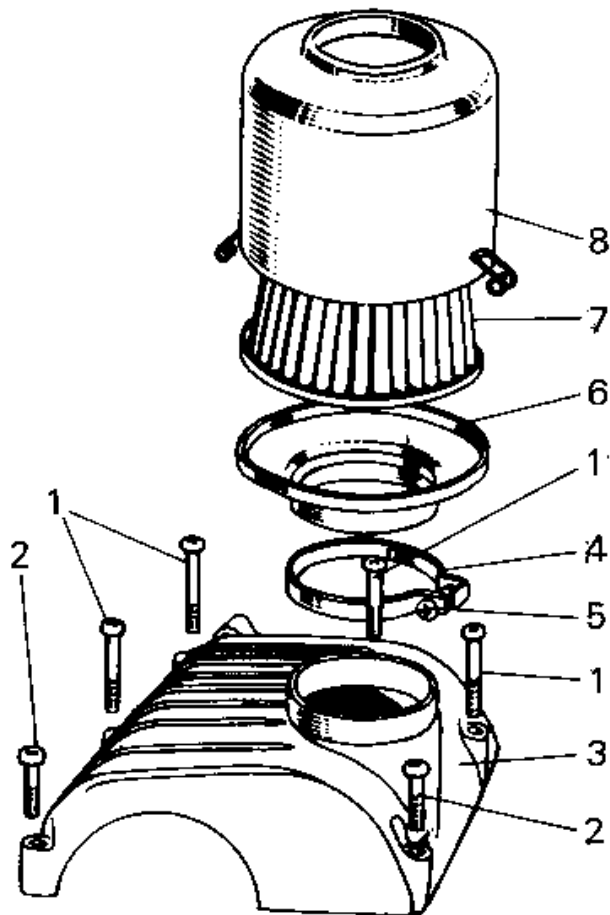

1967 Avenger SS PARTS DIAGRAM

AIR CLEANER

11010-027
(A7010-1310)

1967 Avenger SS PARTS LIST

AIR CLEANER

ITEM NAME	PART NUMBER	QUANTITY
SCREW PAN HEAD 6X50 (Ref # 1)	220B0650	17
SCREW PAN HEAD 6X40 (Ref # 2)	220B0640	10
AIR CLEANER ASSY (Ref # 4-8)	11010-027	1
CLAMP AIR CLEANER (Ref # 4)	92037-018	1
SCREW PAN HEAD 6X25 (Ref # 5)	220B0625	5
CAP AIR CLEANER (Ref # 6)	11012-006	1
ELEMENT,AIR CLNR (Ref # 7)	11013-013	1
AIR CLEANER ASSY (Ref # 8)	11010-027	1