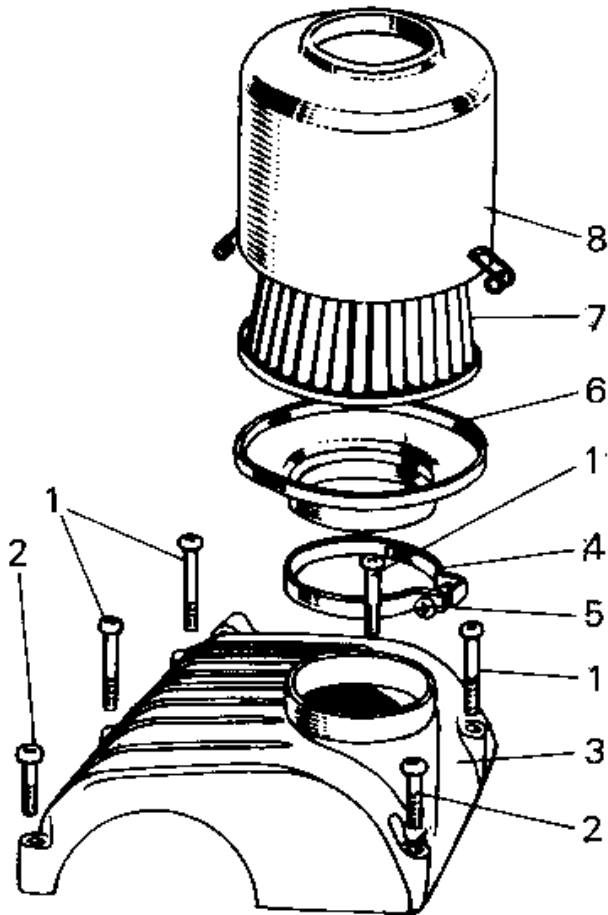

1970 A7SS-A PARTS DIAGRAM

AIR CLEANER

Ident. Letter "U"
11010-027
(A7010-1310)

1970 A7SS-A PARTS LIST

AIR CLEANER

| ITEM NAME | PART NUMBER | QUANTITY |
|-------------------------------|-------------|----------|
| SCREW PAN HEAD 6X50 (Ref # 1) | 220B0650 | 17 |
| SCREW PAN HEAD 6X40 (Ref # 2) | 220B0640 | 10 |
| AIR CLEANER ASSY (Ref # 4-8) | 11010-027 | 1 |
| CLAMP AIR CLEANER (Ref # 4) | 92037-018 | 1 |
| SCREW PAN HEAD 6X25 (Ref # 5) | 220B0625 | 5 |
| CAP AIR CLEANER (Ref # 6) | 11012-006 | 1 |
| ELEMENT,AIR CLNR (Ref # 7) | 11013-013 | 1 |
| AIR CLEANER ASSY (Ref # 8) | 11010-027 | 1 |