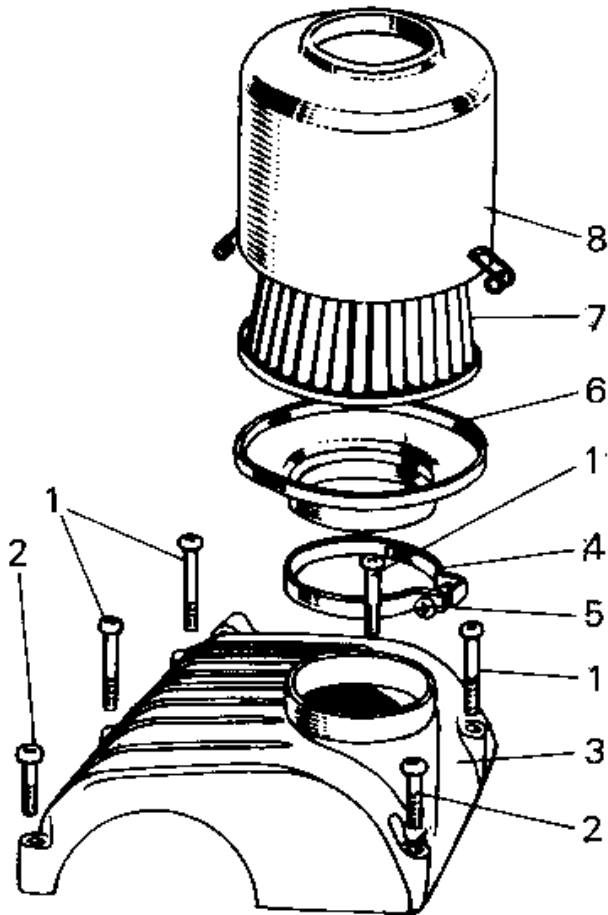

1971 A7SS-B PARTS DIAGRAM

AIR CLEANER

Ident. Letter "U"

11010-027
(A7010-1310)

1971 A7SS-B PARTS LIST

AIR CLEANER

ITEM NAME	PART NUMBER	QUANTITY
SCREW PAN HEAD 6X50 (Ref # 1)	220B0650	17
SCREW PAN HEAD 6X40 (Ref # 2)	220B0640	10
AIR CLEANER ASSY (Ref # 4-8)	11010-027	1
CLAMP AIR CLEANER (Ref # 4)	92037-018	1
SCREW PAN HEAD 6X25 (Ref # 5)	220B0625	5
CAP AIR CLEANER (Ref # 6)	11012-006	1
ELEMENT,AIR CLNR (Ref # 7)	11013-013	1
AIR CLEANER ASSY (Ref # 8)	11010-027	1