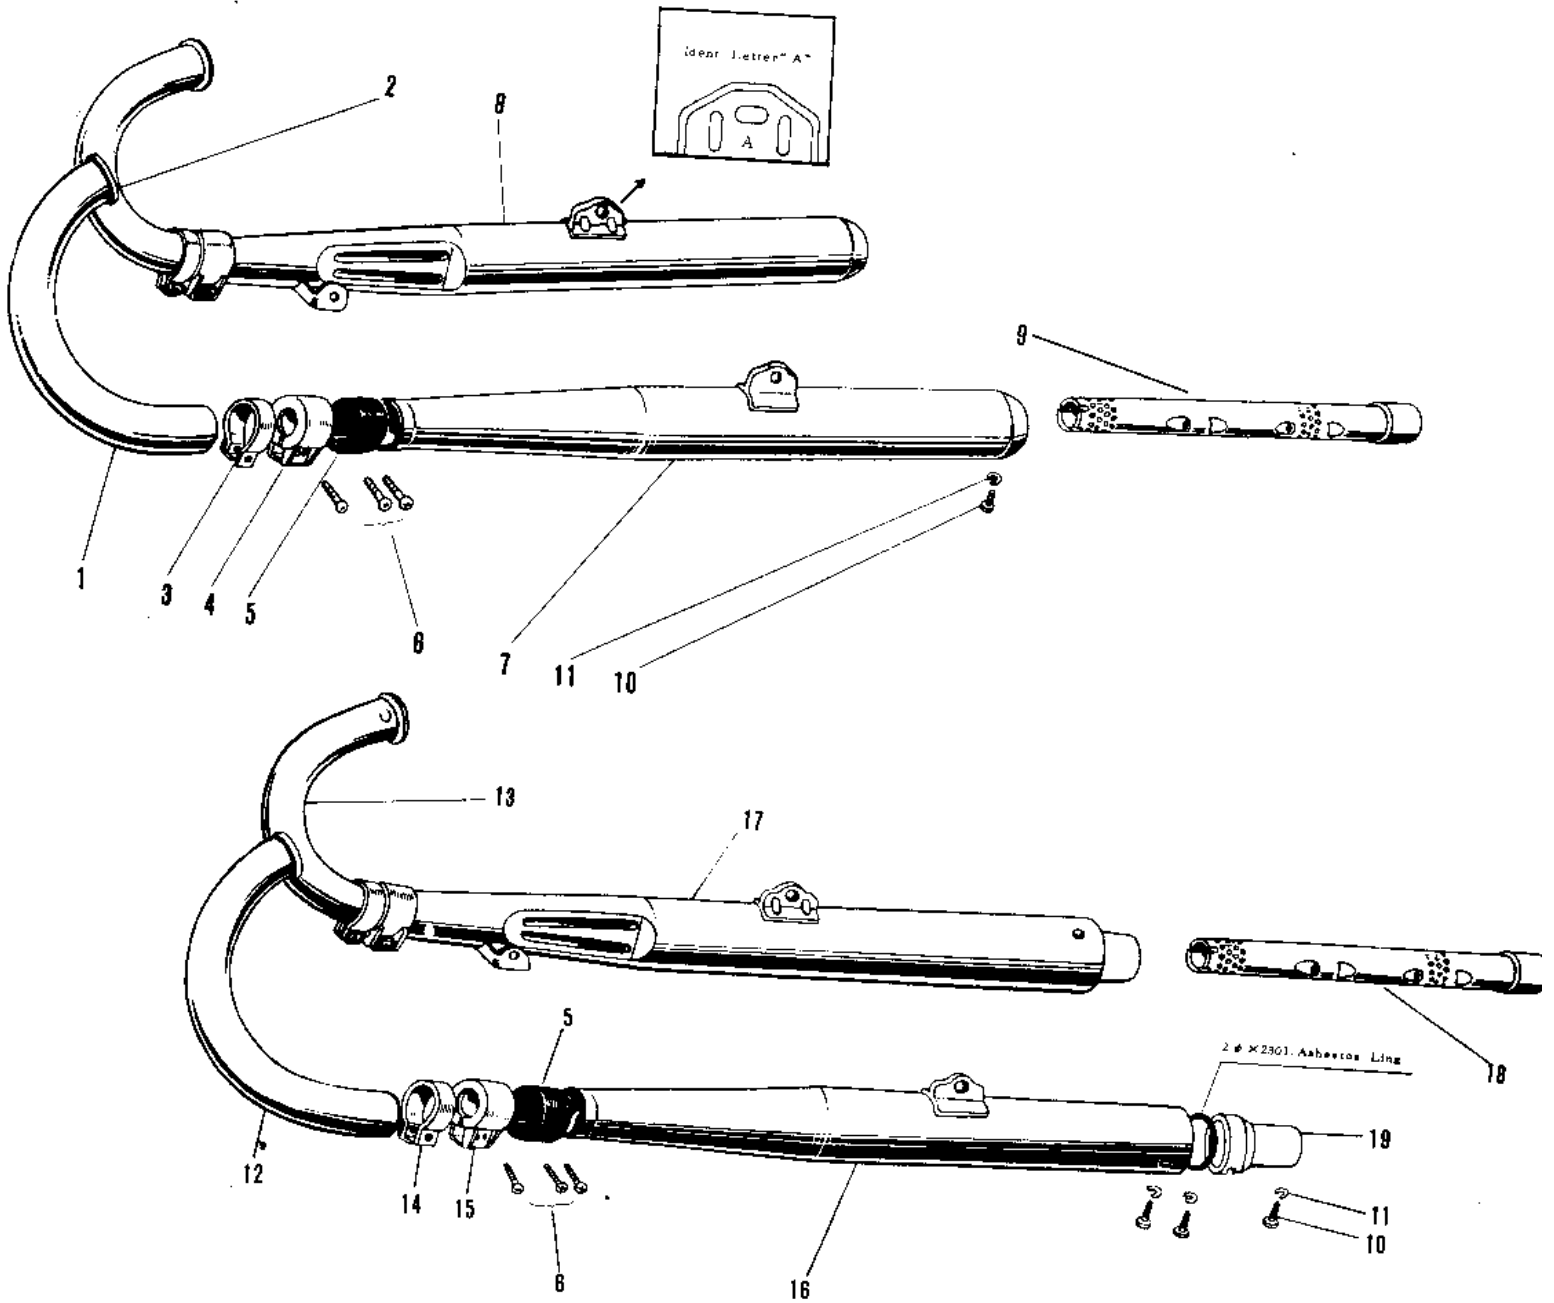

1969 Avenger PARTS DIAGRAM

MUFFLER A1, A7

1969 Avenger PARTS LIST

MUFFLER A1, A7

ITEM NAME	PART NUMBER	QUANTITY
PIPE EXHAUST L.H (Ref # 1)	18049-027	1
PIPE EXHAUST R.H (Ref # 2)	18049-028	1
HOLDER MUFFLER CONECT (Ref # 3)	18044-007	2
HOLDER MUFFLER CONECT (Ref # 4)	18044-006	2
CONNECTOR MUFFLER (Ref # 5)	18043-010	2
SCREW PAN HEAD 6X25 (Ref # 6)	220B0625	6
MUFFLER ASSY L.H (Ref # 7,9~11)	18002-020	1
MUFFLER ASSY R.H (Ref # 8~11)	18003-002	1
BAFFLE TUBE (Ref # 9)	18033-014	2
BAFFLE TUBE (Ref # 9)	18033-015	2
SCREW PAN HEAD 6X12 (Ref # 10)	220B0612	2
WASHER SPRING 6MM (Ref # 11)	461F0600	2