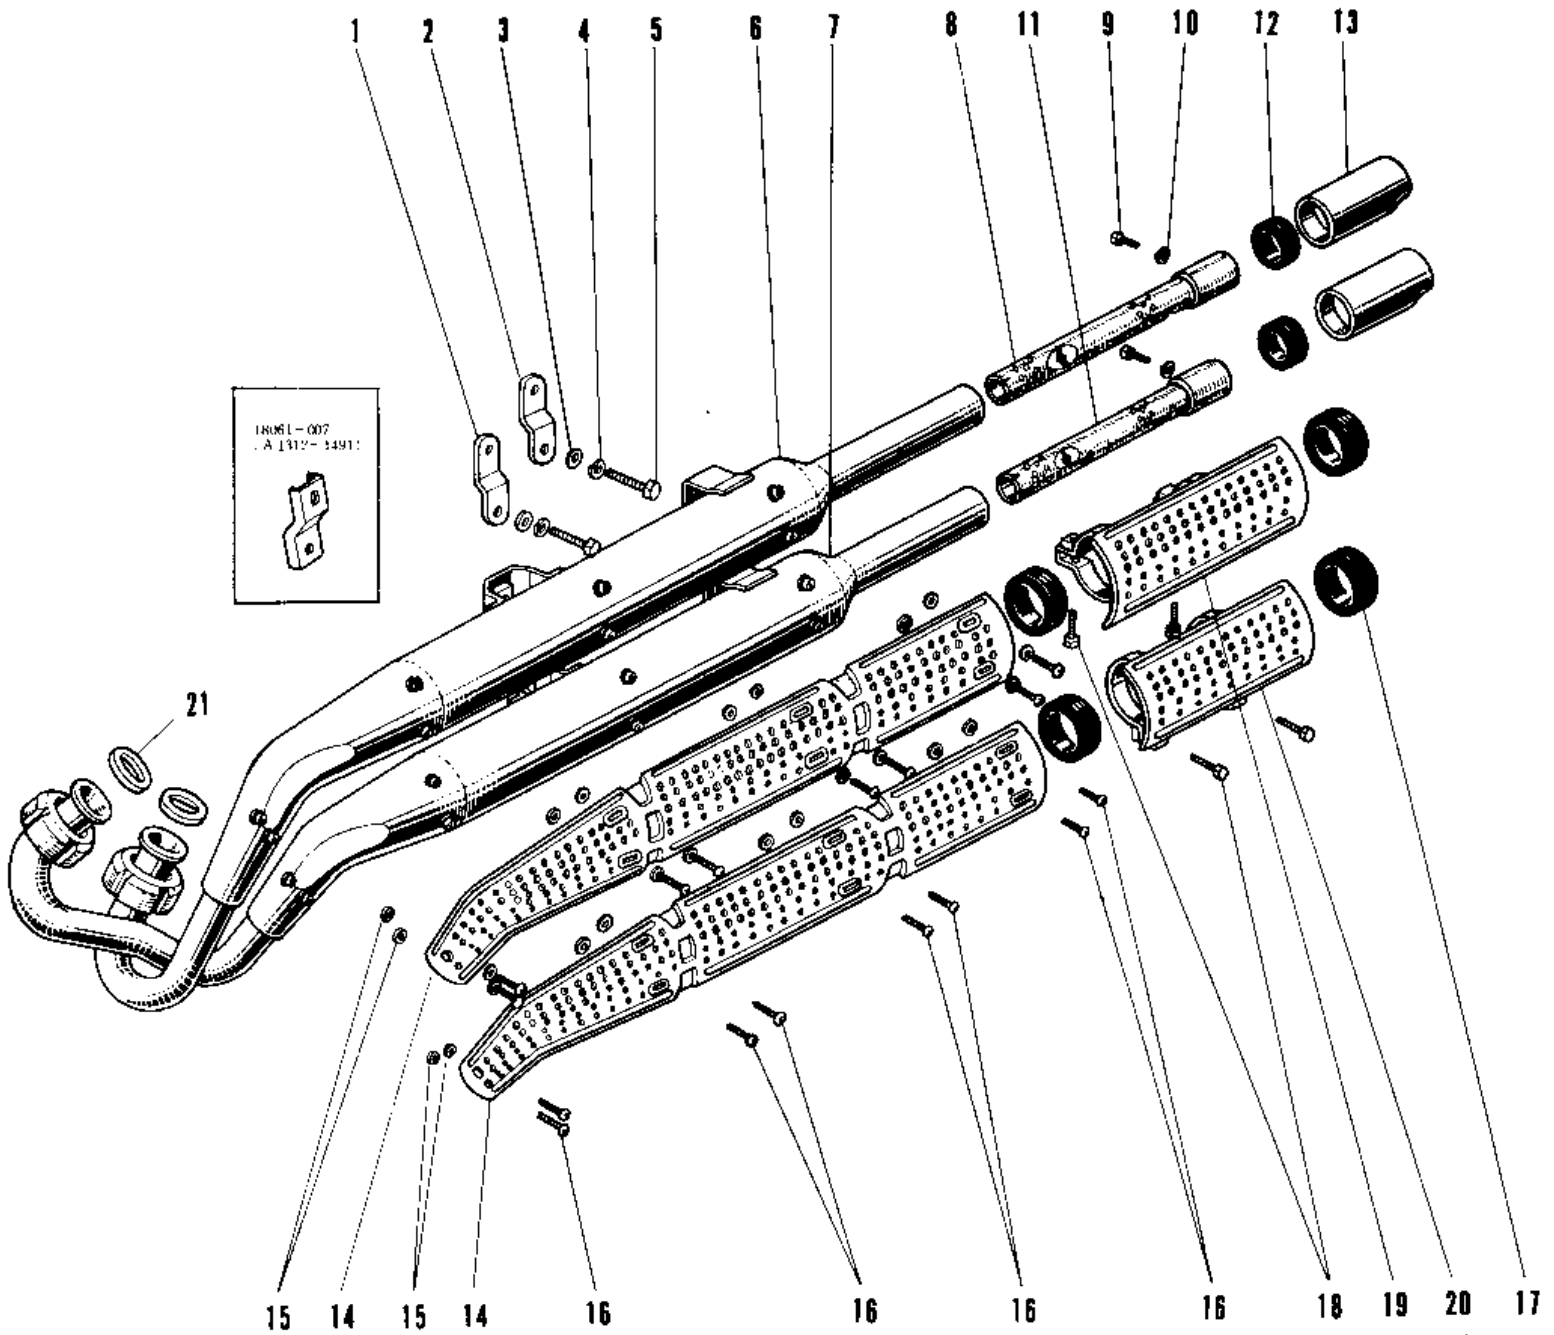

# 1971 A1-B PARTS DIAGRAM

MUFFLER A1SS UNIT TYPE.

# 1971 A1-B PARTS LIST

MUFFLER A1SS UNIT TYPE.

ITEM NAME	PART NUMBER	QUANTITY
BRACKET LOWER MUFFLER (Ref # 1)	18061-008	1
BRACKET UPPER MUFFLER (Ref # 2)	18061-007	1
WASHER PLAIN 8MM (Ref # 3)	410B0800	2
WASHER SPRING 8MM (Ref # 4)	461F0800	2
BOLT,8X20 (Ref # 5)	115G0820	2
MUFFLER ASSY UPPER (Ref # 6,8~10)	18002-021	1
MUFFLER ASSY LOWER (Ref # 7,9~11)	18003-003	1
BAFFLE TUBE UPPER (Ref # 8)	18033-016	1
BOLT-UPSET,6X12 (Ref # 9)	112G0612	2
WASHER SPRING 6MM (Ref # 10)	461F0600	2
BAFFLE TUBE LOWER (Ref # 11)	18033-017	1
RUBBER SEAL (Ref # 12)	18068-003	2
TAIL PIECE (Ref # 13)	18048-004	2
COVER MUFFLER UPPER (Ref # 14)	18057-009	2
INSULATOR HEAT (Ref # 15)	92065-024	16
INSULATOR (Ref # 15)	18065-006	16
SCREW PAN HEAD 6X8 (Ref # 16)	220E0608	16
BAND RUBBER 40MM (Ref # 17)	92072-025	4
SCREW PAN HEAD 6X16 (Ref # 18)	220B0616	4
COVER UPPER TAIL PIPE (Ref # 19)	18057-017	1
COVER LOWER TAIL PIPE (Ref # 20)	18057-018	1
GASKET EXHAUST PIPE (Ref # 21)	18067-008	2