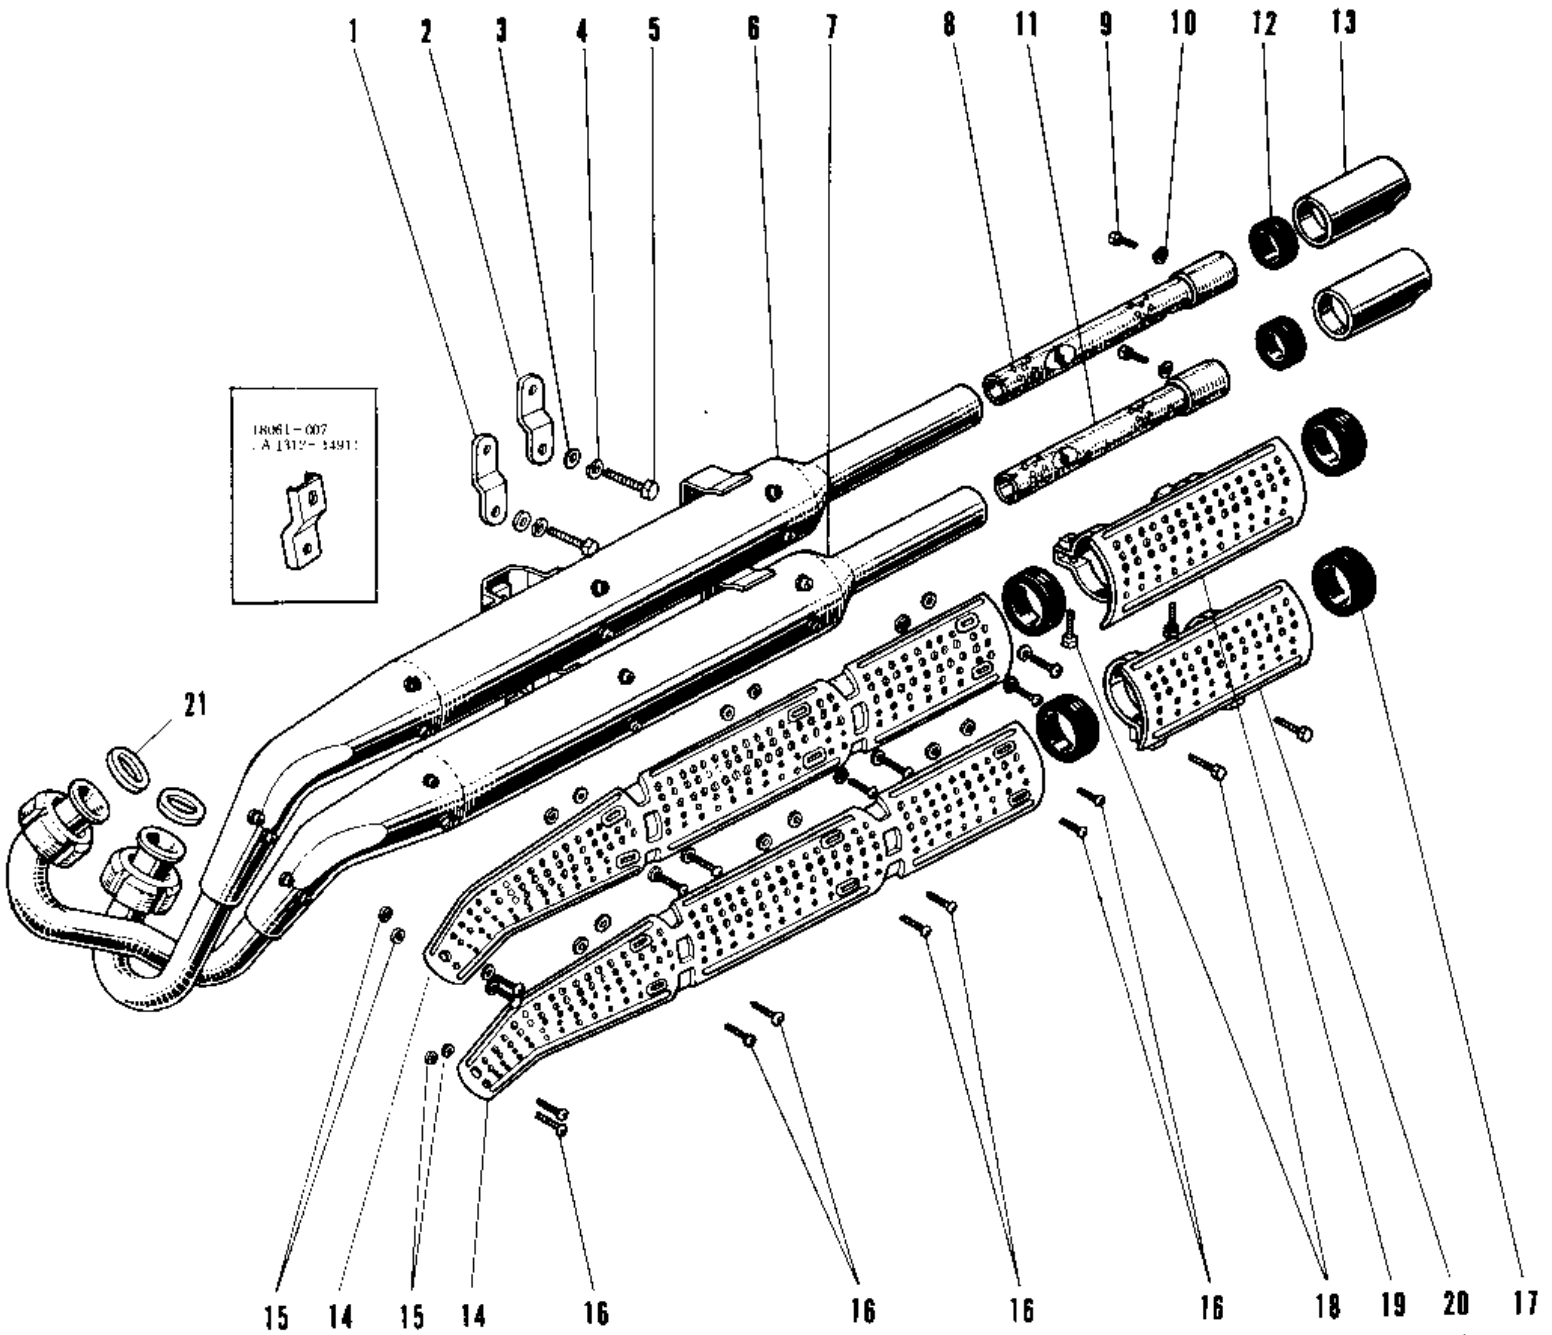

1971 A1-B PARTS DIAGRAM

MUFFLER A1SS UNIT TYPE.

1971 A1-B PARTS LIST

MUFFLER A1SS UNIT TYPE.

ITEM NAME	PART NUMBER	QUANTITY
BRACKET LOWER MUFFLER (Ref # 1)	18061-008	1
BRACKET UPPER MUFFLER (Ref # 2)	18061-007	1
WASHER PLAIN 8MM (Ref # 3)	410B0800	2
WASHER SPRING 8MM (Ref # 4)	461F0800	2
BOLT,8X20 (Ref # 5)	115G0820	2
MUFFLER ASSY UPPER (Ref # 6,8~10)	18002-021	1
MUFFLER ASSY LOWER (Ref # 7,9~11)	18003-003	1
BAFFLE TUBE UPPER (Ref # 8)	18033-016	1
BOLT-UPSET,6X12 (Ref # 9)	112G0612	2
WASHER SPRING 6MM (Ref # 10)	461F0600	2
BAFFLE TUBE LOWER (Ref # 11)	18033-017	1
RUBBER SEAL (Ref # 12)	18068-003	2
TAIL PIECE (Ref # 13)	18048-004	2
COVER MUFFLER UPPER (Ref # 14)	18057-009	2
INSULATOR HEAT (Ref # 15)	92065-024	16
INSULATOR (Ref # 15)	18065-006	16
SCREW PAN HEAD 6X8 (Ref # 16)	220E0608	16
BAND RUBBER 40MM (Ref # 17)	92072-025	4
SCREW PAN HEAD 6X16 (Ref # 18)	220B0616	4
COVER UPPER TAIL PIPE (Ref # 19)	18057-017	1
COVER LOWER TAIL PIPE (Ref # 20)	18057-018	1
GASKET EXHAUST PIPE (Ref # 21)	18067-008	2