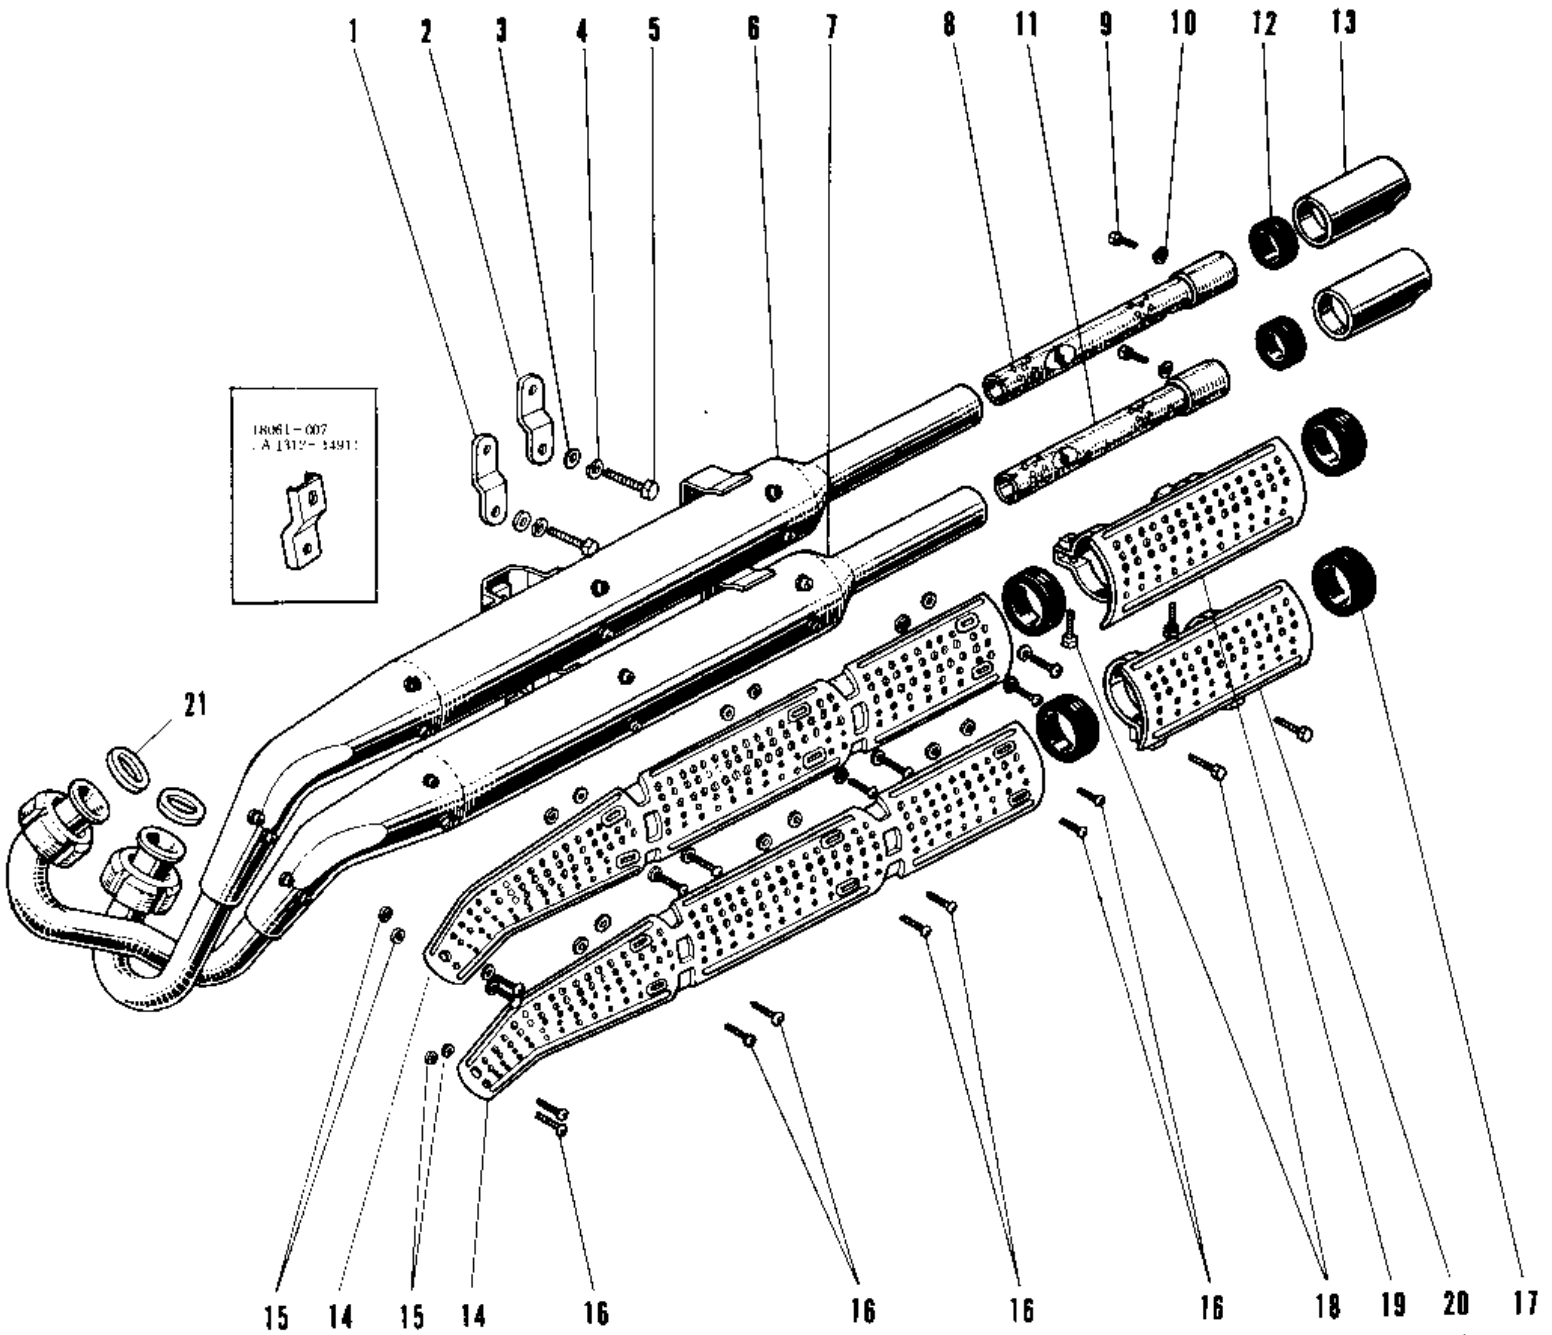

1969 A1SS PARTS DIAGRAM

MUFFLER A1SS UNIT TYPE.

1969 A1SS PARTS LIST

MUFFLER A1SS UNIT TYPE.

ITEM NAME	PART NUMBER	QUANTITY
BRACKET LOWER MUFFLER (Ref # 1)	18061-008	1
BRACKET UPPER MUFFLER (Ref # 2)	18061-007	1
WASHER PLAIN 8MM (Ref # 3)	410B0800	2
WASHER SPRING 8MM (Ref # 4)	461F0800	2
BOLT,8X20 (Ref # 5)	115G0820	2
MUFFLER ASSY UPPER (Ref # 6,8~10)	18002-021	1
MUFFLER ASSY LOWER (Ref # 7,9~11)	18003-003	1
BAFFLE TUBE UPPER (Ref # 8)	18033-016	1
BOLT-UPSET,6X12 (Ref # 9)	112G0612	2
WASHER SPRING 6MM (Ref # 10)	461F0600	2
BAFFLE TUBE LOWER (Ref # 11)	18033-017	1
RUBBER SEAL (Ref # 12)	18068-003	2
TAIL PIECE (Ref # 13)	18048-004	2
COVER MUFFLER UPPER (Ref # 14)	18057-009	2
INSULATOR HEAT (Ref # 15)	92065-024	16
INSULATOR (Ref # 15)	18065-006	16
SCREW PAN HEAD 6X8 (Ref # 16)	220E0608	16
BAND RUBBER 40MM (Ref # 17)	92072-025	4
SCREW PAN HEAD 6X16 (Ref # 18)	220B0616	4
COVER UPPER TAIL PIPE (Ref # 19)	18057-017	1
COVER LOWER TAIL PIPE (Ref # 20)	18057-018	1
GASKET EXHAUST PIPE (Ref # 21)	18067-008	2