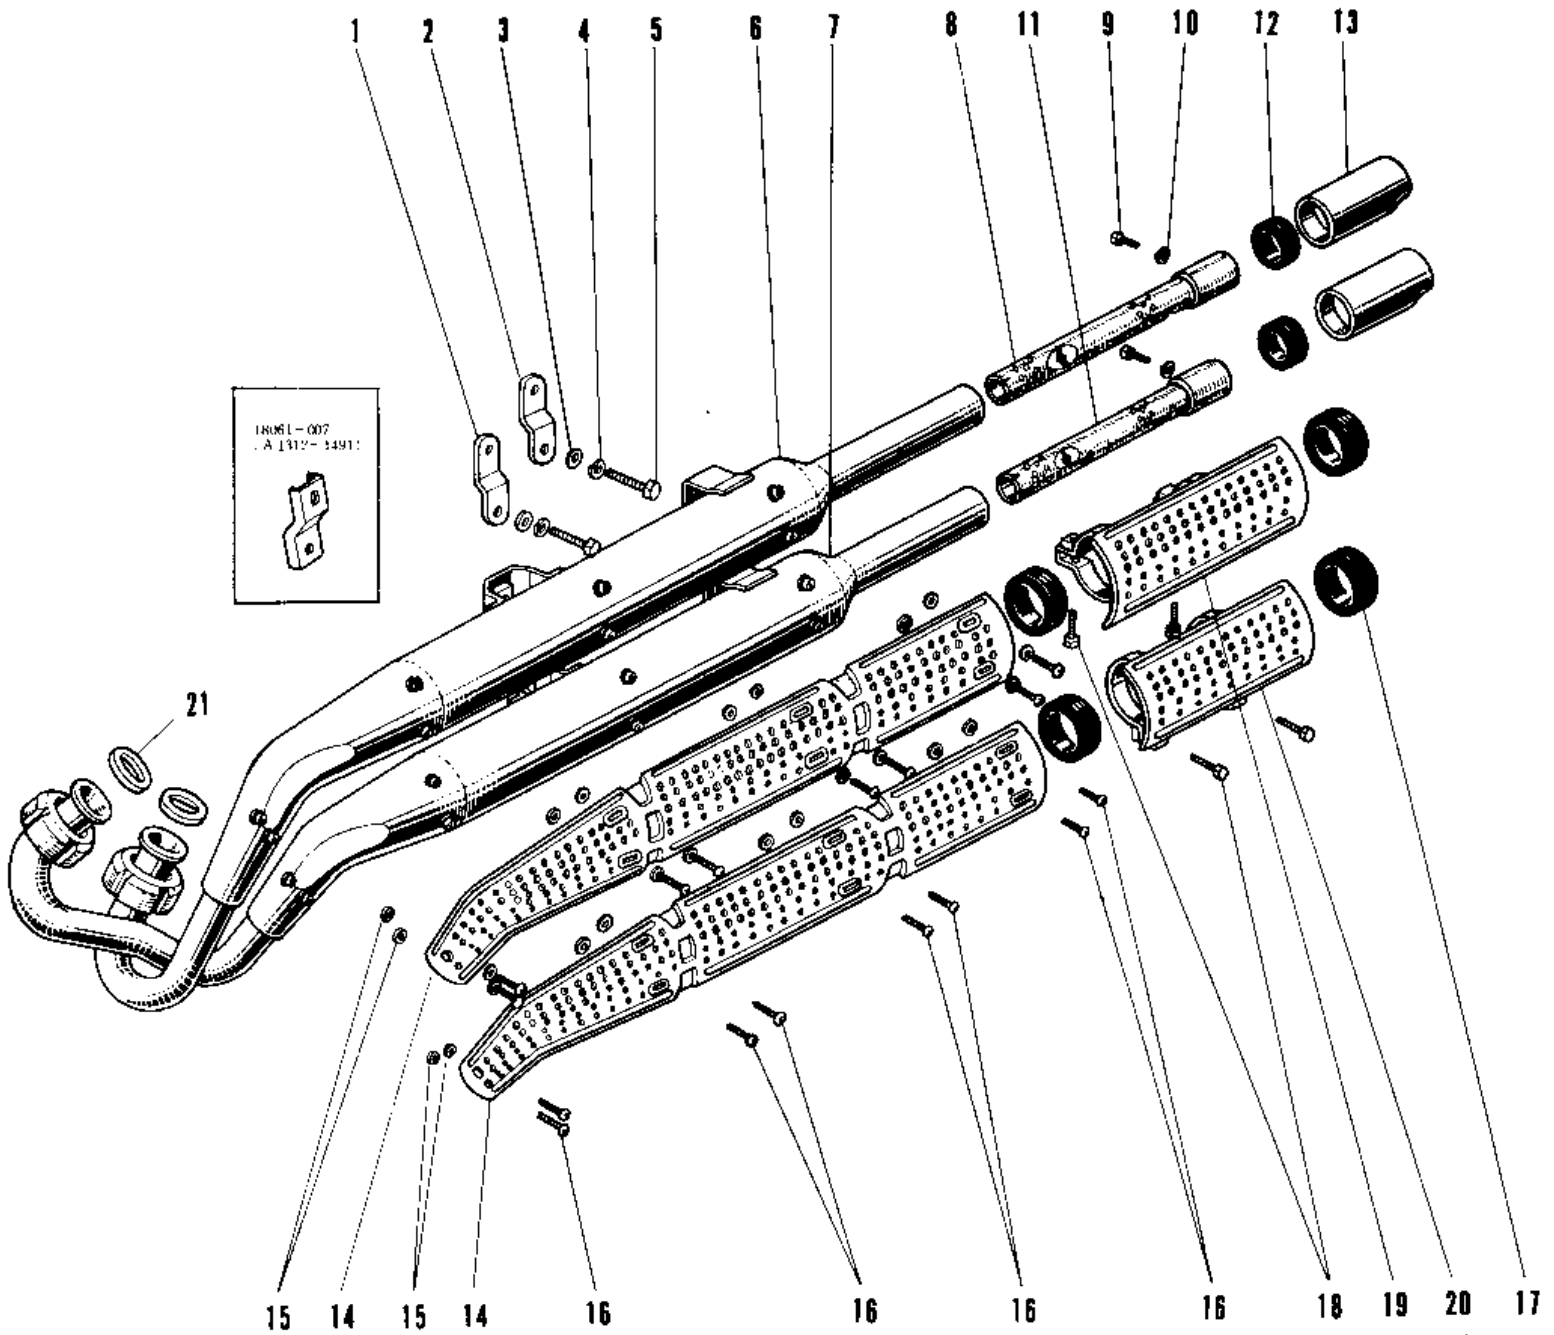

1970 A1SS-A PARTS DIAGRAM

MUFFLER A1SS UNIT TYPE.

1970 A1SS-A PARTS LIST

MUFFLER A1SS UNIT TYPE.

ITEM NAME	PART NUMBER	QUANTITY
BRACKET LOWER MUFFLER (Ref # 1)	18061-008	1
BRACKET UPPER MUFFLER (Ref # 2)	18061-007	1
WASHER PLAIN 8MM (Ref # 3)	410B0800	2
WASHER SPRING 8MM (Ref # 4)	461F0800	2
BOLT,8X20 (Ref # 5)	115G0820	2
MUFFLER ASSY UPPER (Ref # 6,8~10)	18002-021	1
MUFFLER ASSY LOWER (Ref # 7,9~11)	18003-003	1
BAFFLE TUBE UPPER (Ref # 8)	18033-016	1
BOLT-UPSET,6X12 (Ref # 9)	112G0612	2
WASHER SPRING 6MM (Ref # 10)	461F0600	2
BAFFLE TUBE LOWER (Ref # 11)	18033-017	1
RUBBER SEAL (Ref # 12)	18068-003	2
TAIL PIECE (Ref # 13)	18048-004	2
COVER MUFFLER UPPER (Ref # 14)	18057-009	2
INSULATOR HEAT (Ref # 15)	92065-024	16
INSULATOR (Ref # 15)	18065-006	16
SCREW PAN HEAD 6X8 (Ref # 16)	220E0608	16
BAND RUBBER 40MM (Ref # 17)	92072-025	4
SCREW PAN HEAD 6X16 (Ref # 18)	220B0616	4
COVER UPPER TAIL PIPE (Ref # 19)	18057-017	1
COVER LOWER TAIL PIPE (Ref # 20)	18057-018	1
GASKET EXHAUST PIPE (Ref # 21)	18067-008	2