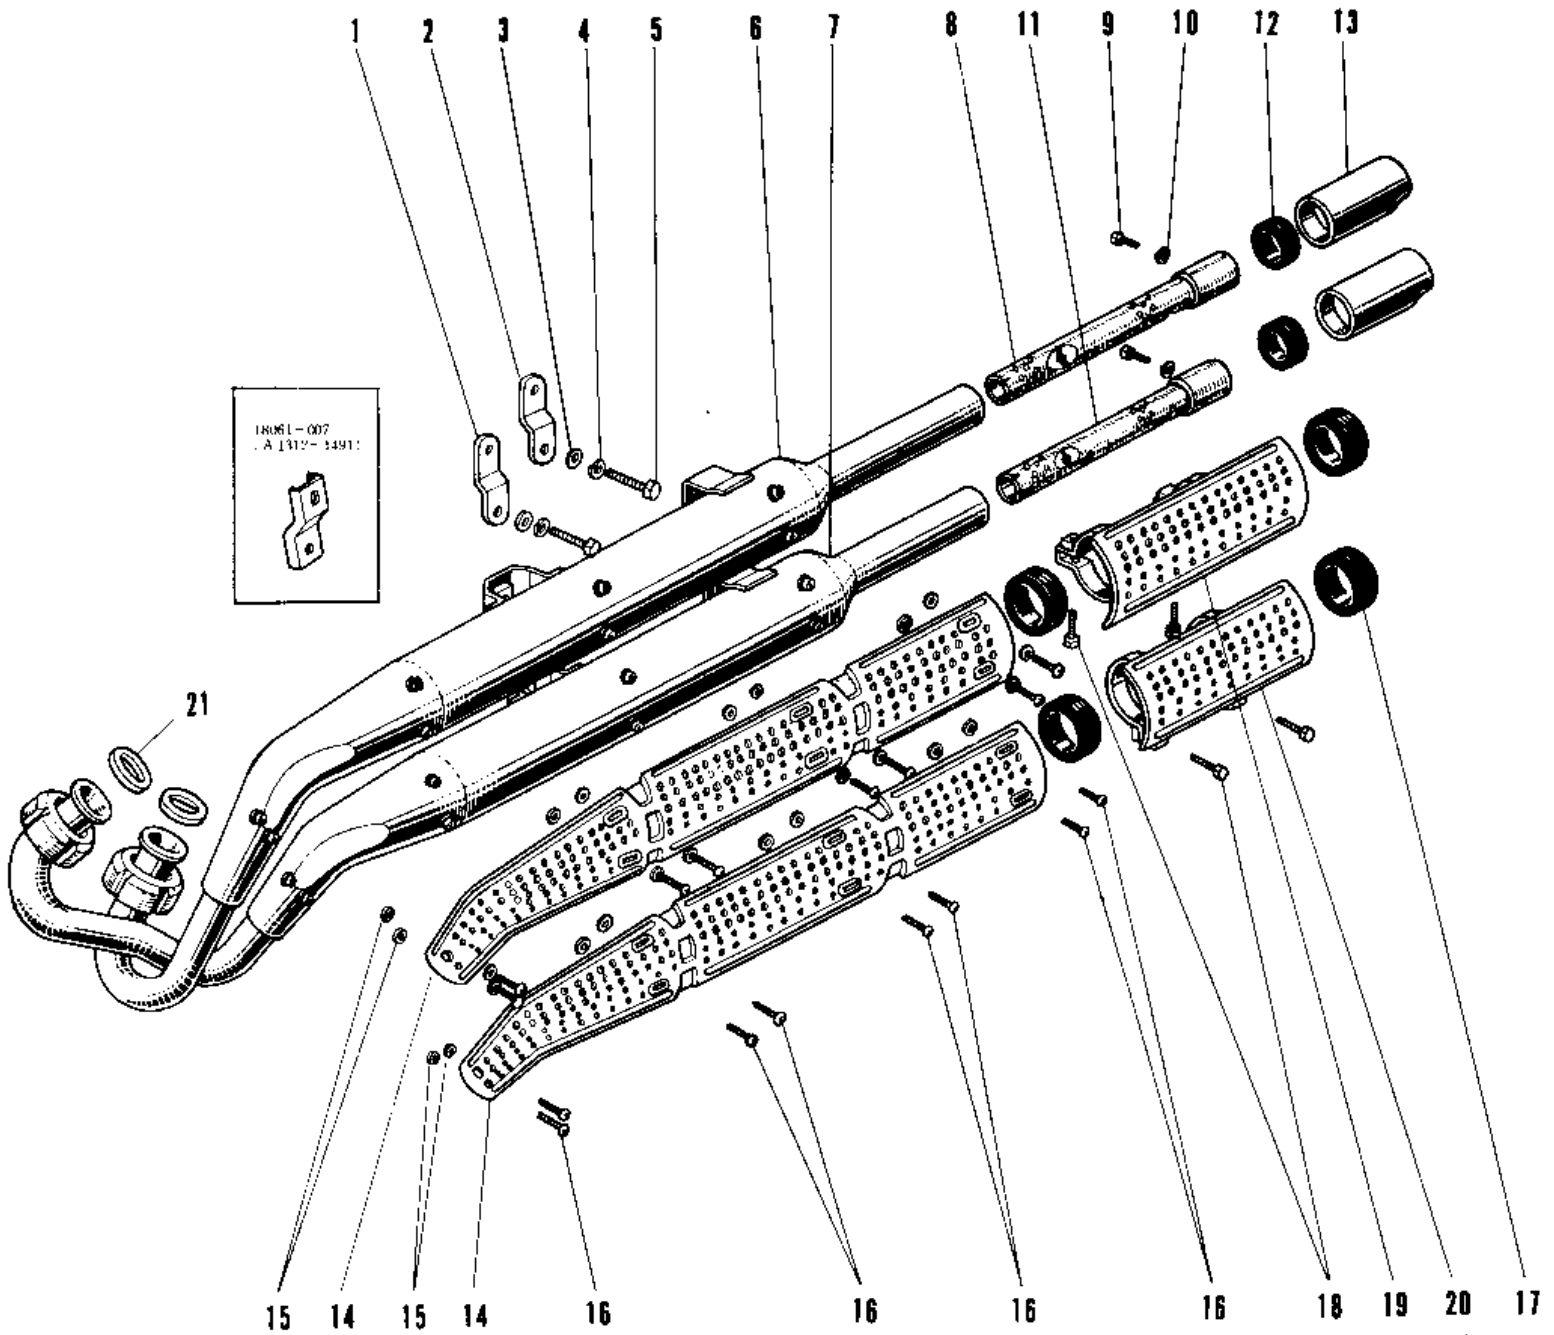

1969 Avenger PARTS DIAGRAM

MUFFLER A1SS UNIT TYPE.

1969 Avenger PARTS LIST

MUFFLER A1SS UNIT TYPE.

ITEM NAME	PART NUMBER	QUANTITY
BRACKET LOWER MUFFLER (Ref # 1)	18061-008	1
BRACKET UPPER MUFFLER (Ref # 2)	18061-007	1
WASHER PLAIN 8MM (Ref # 3)	410B0800	2
WASHER SPRING 8MM (Ref # 4)	461F0800	2
BOLT,8X20 (Ref # 5)	115G0820	2
MUFFLER ASSY UPPER (Ref # 6,8~10)	18002-021	1
MUFFLER ASSY LOWER (Ref # 7,9~11)	18003-003	1
BAFFLE TUBE UPPER (Ref # 8)	18033-016	1
BOLT-UPSET,6X12 (Ref # 9)	112G0612	2
WASHER SPRING 6MM (Ref # 10)	461F0600	2
BAFFLE TUBE LOWER (Ref # 11)	18033-017	1
RUBBER SEAL (Ref # 12)	18068-003	2
TAIL PIECE (Ref # 13)	18048-004	2
COVER MUFFLER UPPER (Ref # 14)	18057-009	2
INSULATOR HEAT (Ref # 15)	92065-024	16
INSULATOR (Ref # 15)	18065-006	16
SCREW PAN HEAD 6X8 (Ref # 16)	220E0608	16
BAND RUBBER 40MM (Ref # 17)	92072-025	4
SCREW PAN HEAD 6X16 (Ref # 18)	220B0616	4
COVER UPPER TAIL PIPE (Ref # 19)	18057-017	1
COVER LOWER TAIL PIPE (Ref # 20)	18057-018	1
GASKET EXHAUST PIPE (Ref # 21)	18067-008	2