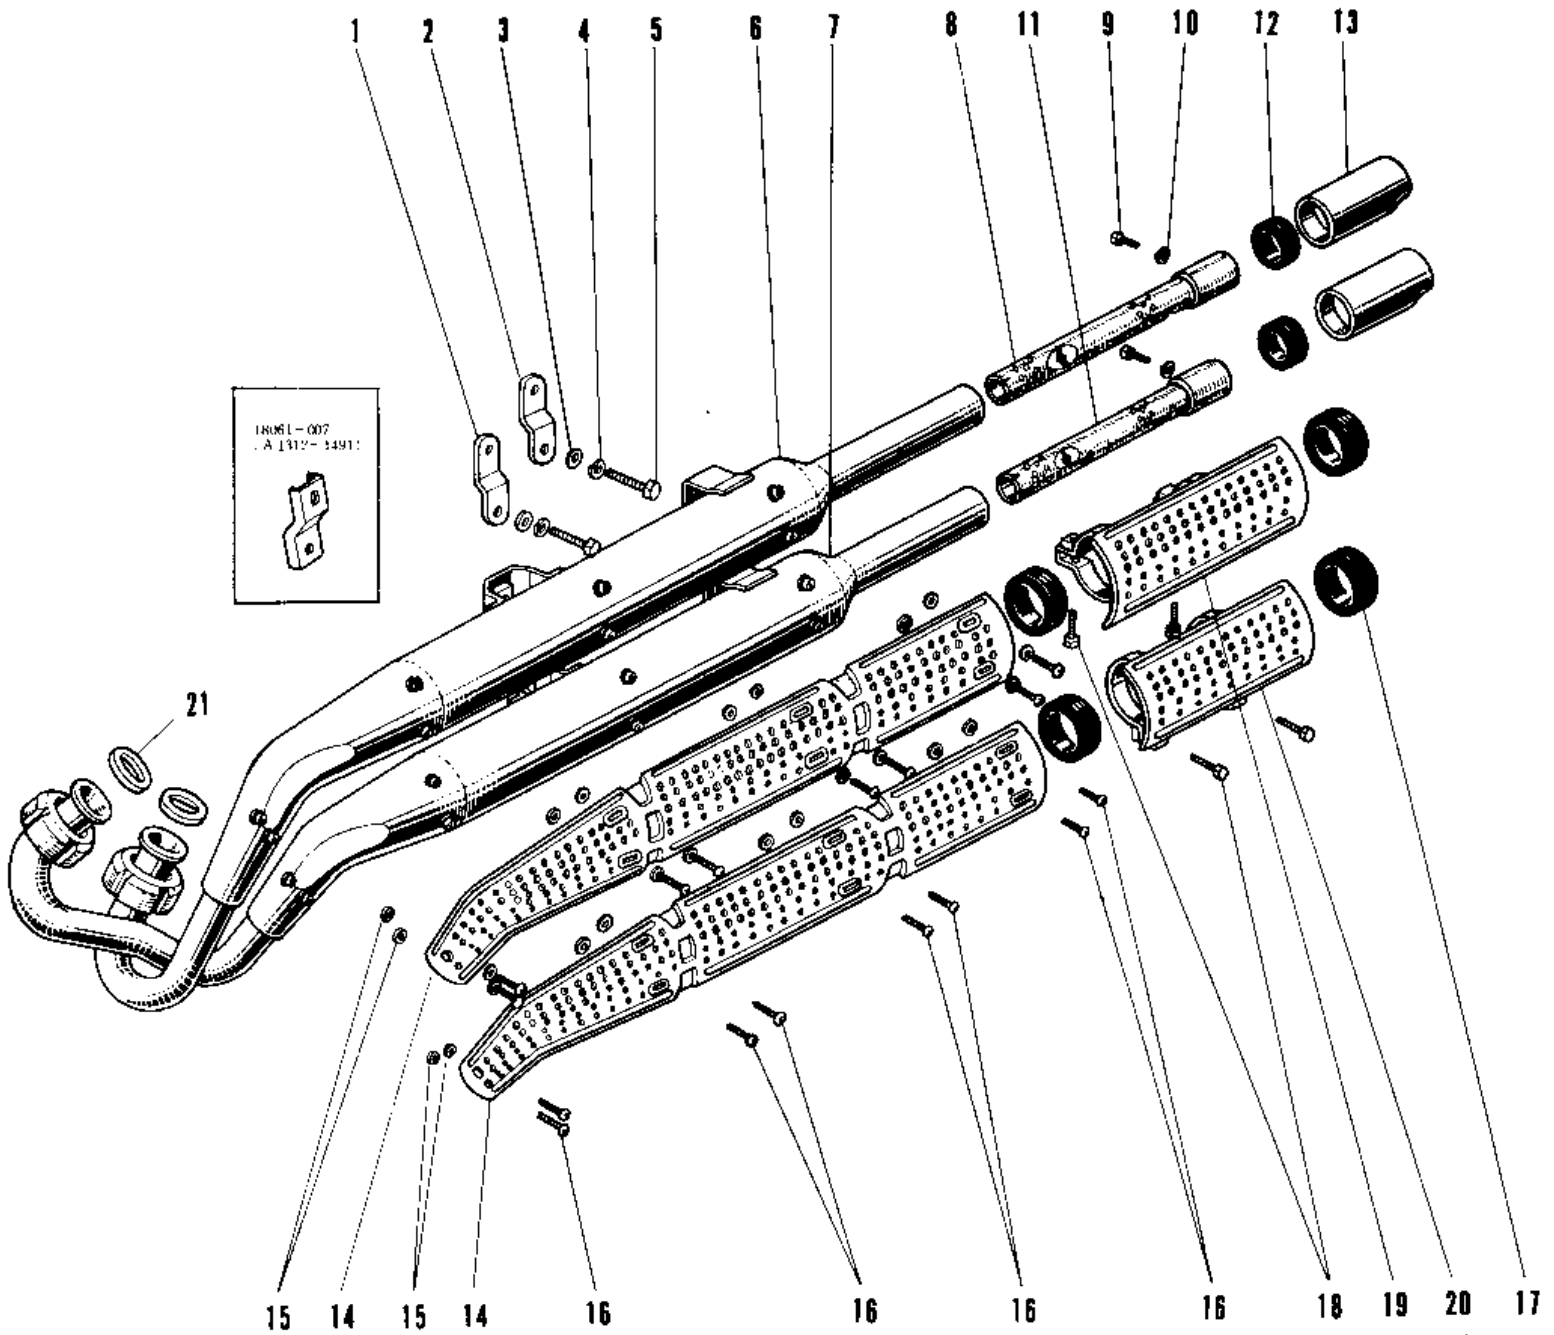

# 1968 Avenger PARTS DIAGRAM

MUFFLER A1SS UNIT TYPE.

# 1968 Avenger PARTS LIST

MUFFLER A1SS UNIT TYPE.

ITEM NAME	PART NUMBER	QUANTITY
BRACKET LOWER MUFFLER (Ref # 1)	18061-008	1
BRACKET UPPER MUFFLER (Ref # 2)	18061-007	1
WASHER PLAIN 8MM (Ref # 3)	410B0800	2
WASHER SPRING 8MM (Ref # 4)	461F0800	2
BOLT,8X20 (Ref # 5)	115G0820	2
MUFFLER ASSY UPPER (Ref # 6,8~10)	18002-021	1
MUFFLER ASSY LOWER (Ref # 7,9~11)	18003-003	1
BAFFLE TUBE UPPER (Ref # 8)	18033-016	1
BOLT-UPSET,6X12 (Ref # 9)	112G0612	2
WASHER SPRING 6MM (Ref # 10)	461F0600	2
BAFFLE TUBE LOWER (Ref # 11)	18033-017	1
RUBBER SEAL (Ref # 12)	18068-003	2
TAIL PIECE (Ref # 13)	18048-004	2
COVER MUFFLER UPPER (Ref # 14)	18057-009	2
INSULATOR HEAT (Ref # 15)	92065-024	16
INSULATOR (Ref # 15)	18065-006	16
SCREW PAN HEAD 6X8 (Ref # 16)	220E0608	16
BAND RUBBER 40MM (Ref # 17)	92072-025	4
SCREW PAN HEAD 6X16 (Ref # 18)	220B0616	4
COVER UPPER TAIL PIPE (Ref # 19)	18057-017	1
COVER LOWER TAIL PIPE (Ref # 20)	18057-018	1
GASKET EXHAUST PIPE (Ref # 21)	18067-008	2