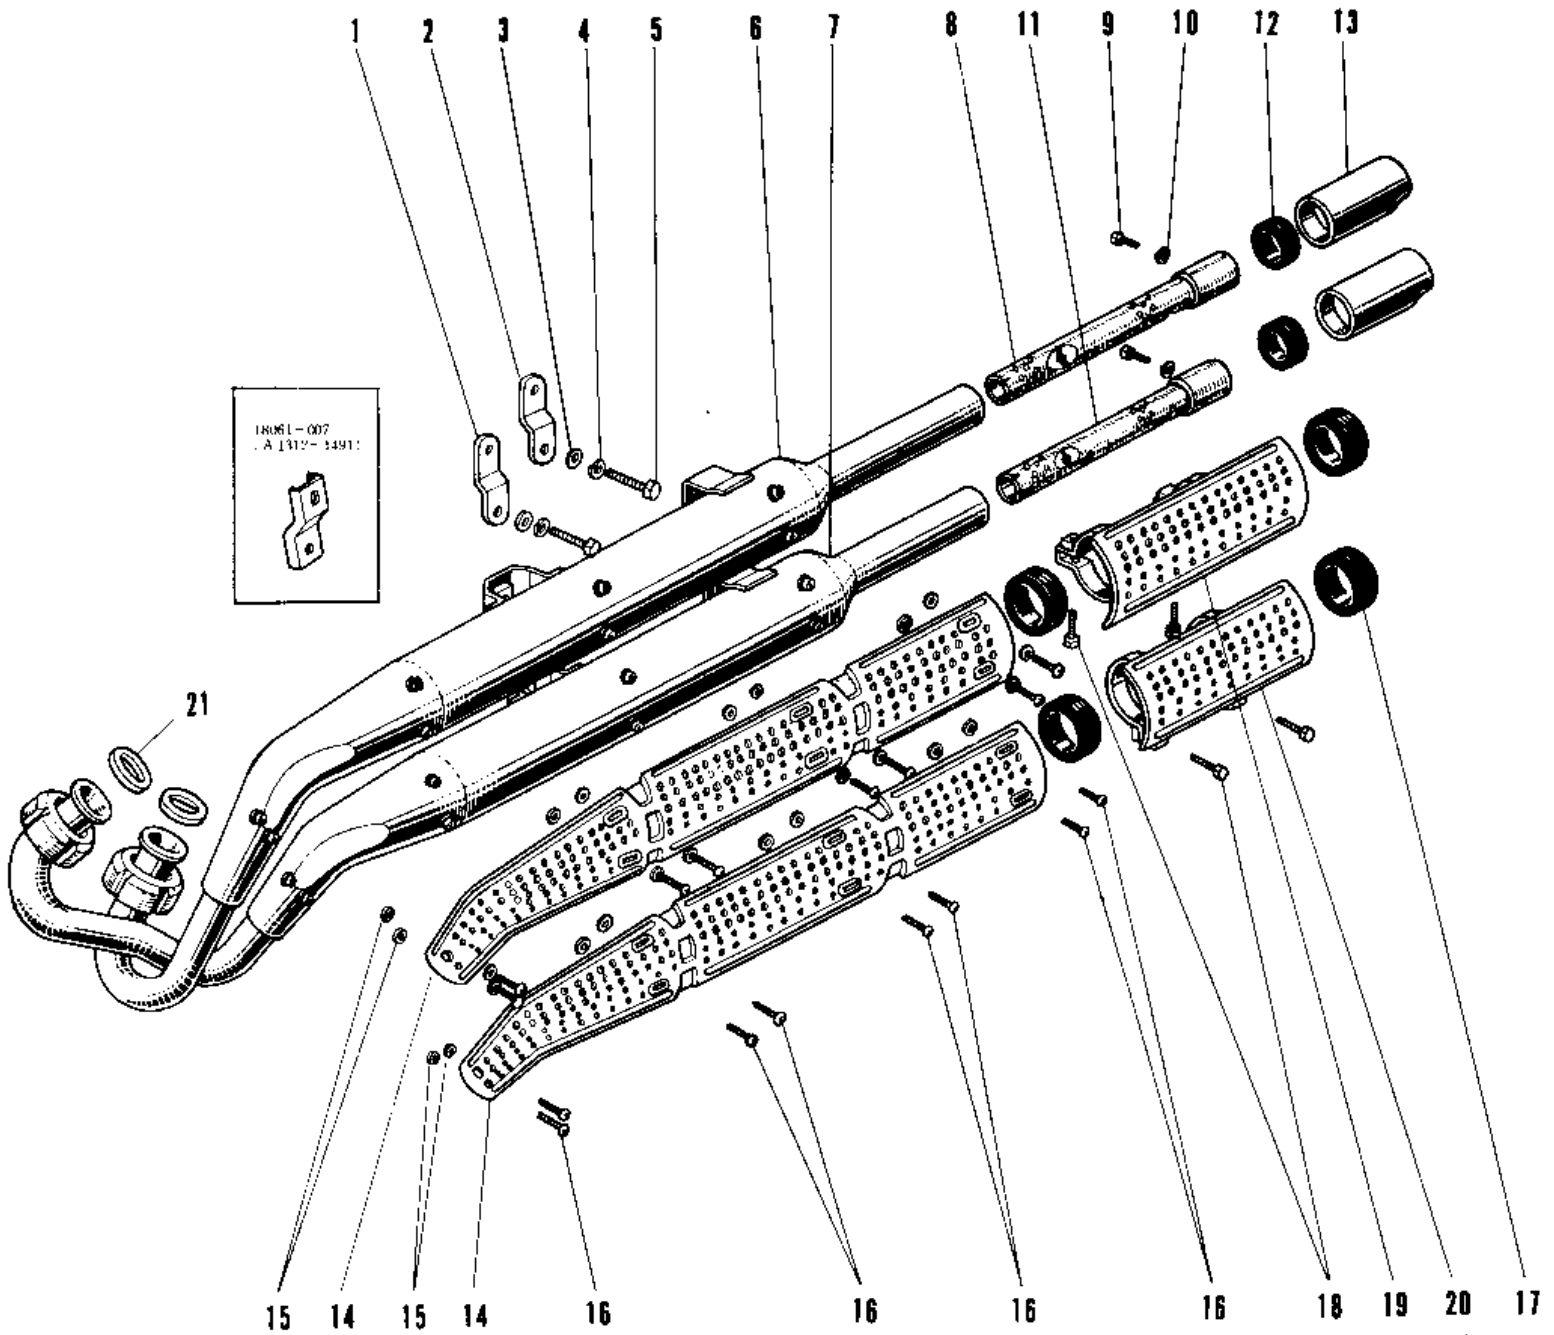

# 1971 Avenger PARTS DIAGRAM

MUFFLER A1SS UNIT TYPE.

# 1971 Avenger PARTS LIST

MUFFLER A1SS UNIT TYPE.

ITEM NAME	PART NUMBER	QUANTITY
BRACKET LOWER MUFFLER (Ref # 1)	18061-008	1
BRACKET UPPER MUFFLER (Ref # 2)	18061-007	1
WASHER PLAIN 8MM (Ref # 3)	410B0800	2
WASHER SPRING 8MM (Ref # 4)	461F0800	2
BOLT,8X20 (Ref # 5)	115G0820	2
MUFFLER ASSY UPPER (Ref # 6,8~10)	18002-021	1
MUFFLER ASSY LOWER (Ref # 7,9~11)	18003-003	1
BAFFLE TUBE UPPER (Ref # 8)	18033-016	1
BOLT-UPSET,6X12 (Ref # 9)	112G0612	2
WASHER SPRING 6MM (Ref # 10)	461F0600	2
BAFFLE TUBE LOWER (Ref # 11)	18033-017	1
RUBBER SEAL (Ref # 12)	18068-003	2
TAIL PIECE (Ref # 13)	18048-004	2
COVER MUFFLER UPPER (Ref # 14)	18057-009	2
INSULATOR HEAT (Ref # 15)	92065-024	16
INSULATOR (Ref # 15)	18065-006	16
SCREW PAN HEAD 6X8 (Ref # 16)	220E0608	16
BAND RUBBER 40MM (Ref # 17)	92072-025	4
SCREW PAN HEAD 6X16 (Ref # 18)	220B0616	4
COVER UPPER TAIL PIPE (Ref # 19)	18057-017	1
COVER LOWER TAIL PIPE (Ref # 20)	18057-018	1
GASKET EXHAUST PIPE (Ref # 21)	18067-008	2