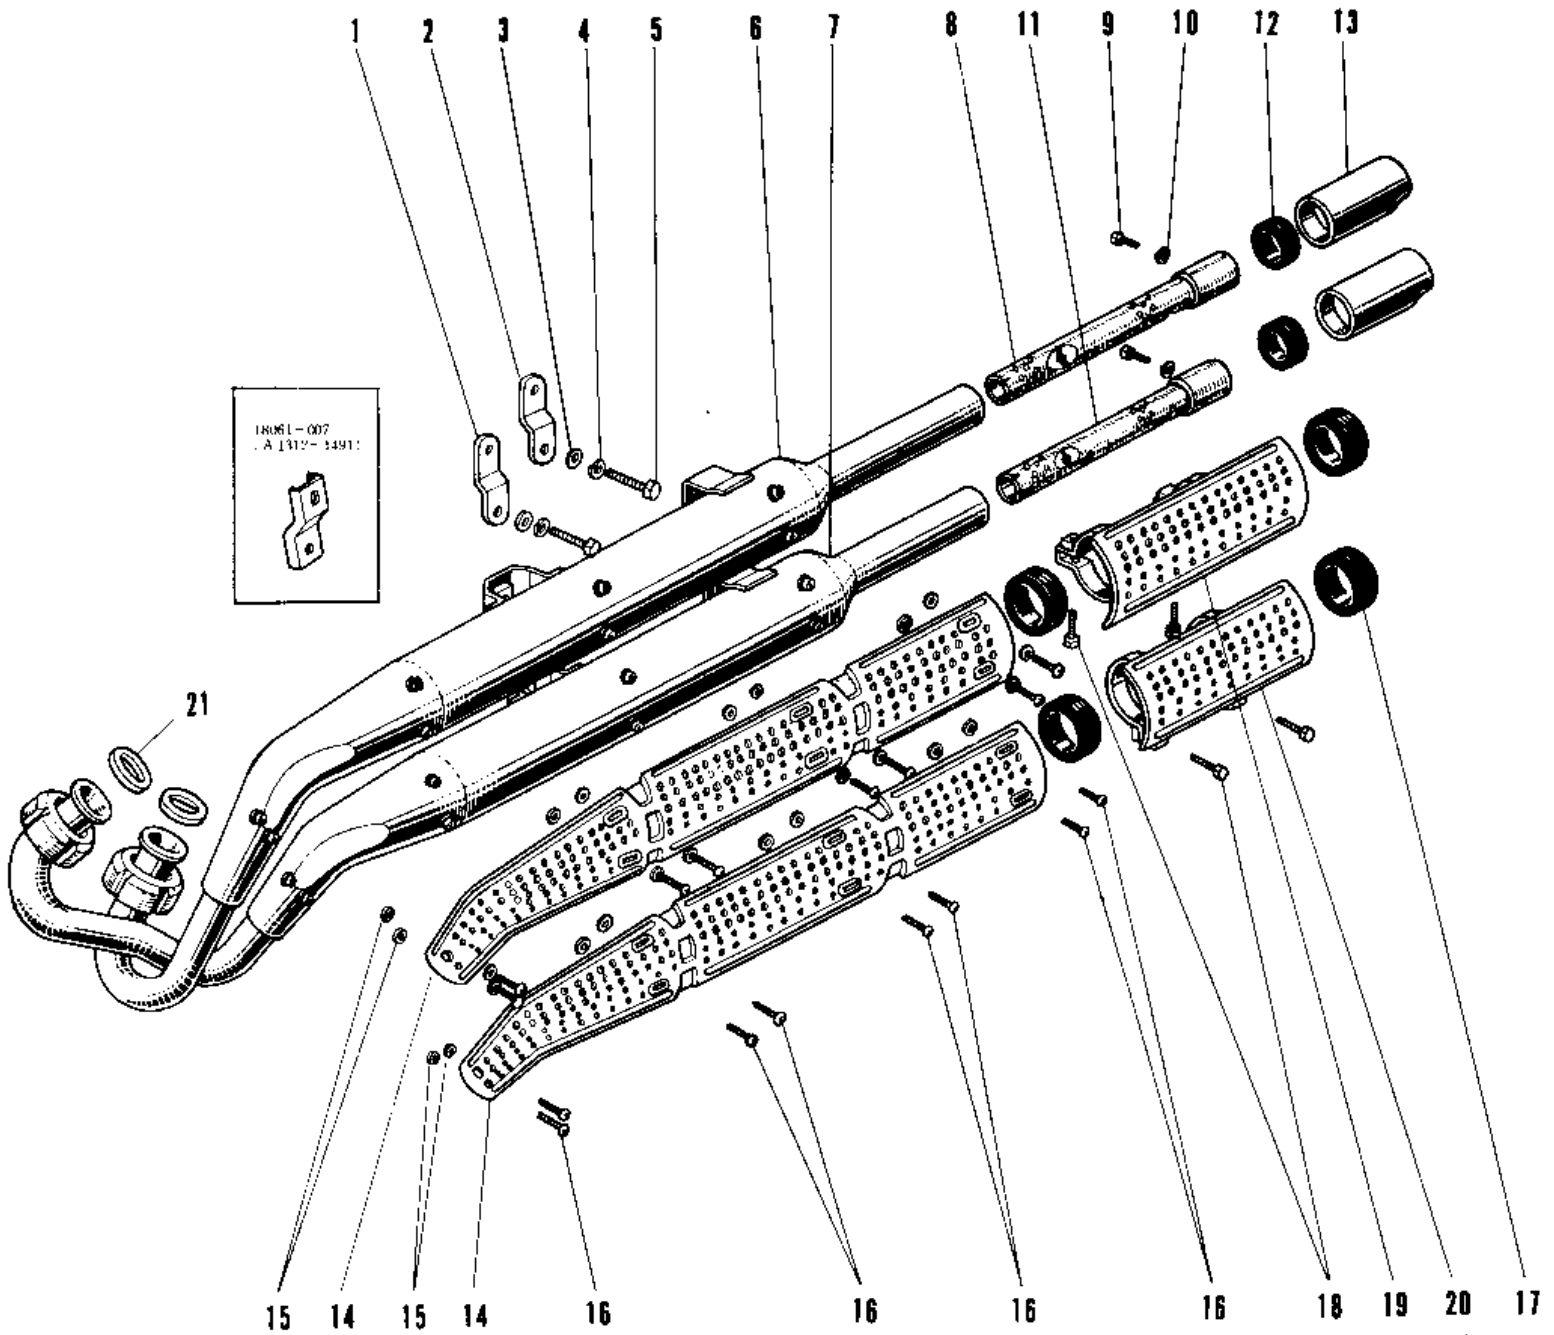

1971 Avenger PARTS DIAGRAM

MUFFLER A1SS UNIT TYPE.

1971 Avenger PARTS LIST

MUFFLER A1SS UNIT TYPE.

ITEM NAME	PART NUMBER	QUANTITY
BRACKET LOWER MUFFLER (Ref # 1)	18061-008	1
BRACKET UPPER MUFFLER (Ref # 2)	18061-007	1
WASHER PLAIN 8MM (Ref # 3)	410B0800	2
WASHER SPRING 8MM (Ref # 4)	461F0800	2
BOLT,8X20 (Ref # 5)	115G0820	2
MUFFLER ASSY UPPER (Ref # 6,8~10)	18002-021	1
MUFFLER ASSY LOWER (Ref # 7,9~11)	18003-003	1
BAFFLE TUBE UPPER (Ref # 8)	18033-016	1
BOLT-UPSET,6X12 (Ref # 9)	112G0612	2
WASHER SPRING 6MM (Ref # 10)	461F0600	2
BAFFLE TUBE LOWER (Ref # 11)	18033-017	1
RUBBER SEAL (Ref # 12)	18068-003	2
TAIL PIECE (Ref # 13)	18048-004	2
COVER MUFFLER UPPER (Ref # 14)	18057-009	2
INSULATOR HEAT (Ref # 15)	92065-024	16
INSULATOR (Ref # 15)	18065-006	16
SCREW PAN HEAD 6X8 (Ref # 16)	220E0608	16
BAND RUBBER 40MM (Ref # 17)	92072-025	4
SCREW PAN HEAD 6X16 (Ref # 18)	220B0616	4
COVER UPPER TAIL PIPE (Ref # 19)	18057-017	1
COVER LOWER TAIL PIPE (Ref # 20)	18057-018	1
GASKET EXHAUST PIPE (Ref # 21)	18067-008	2