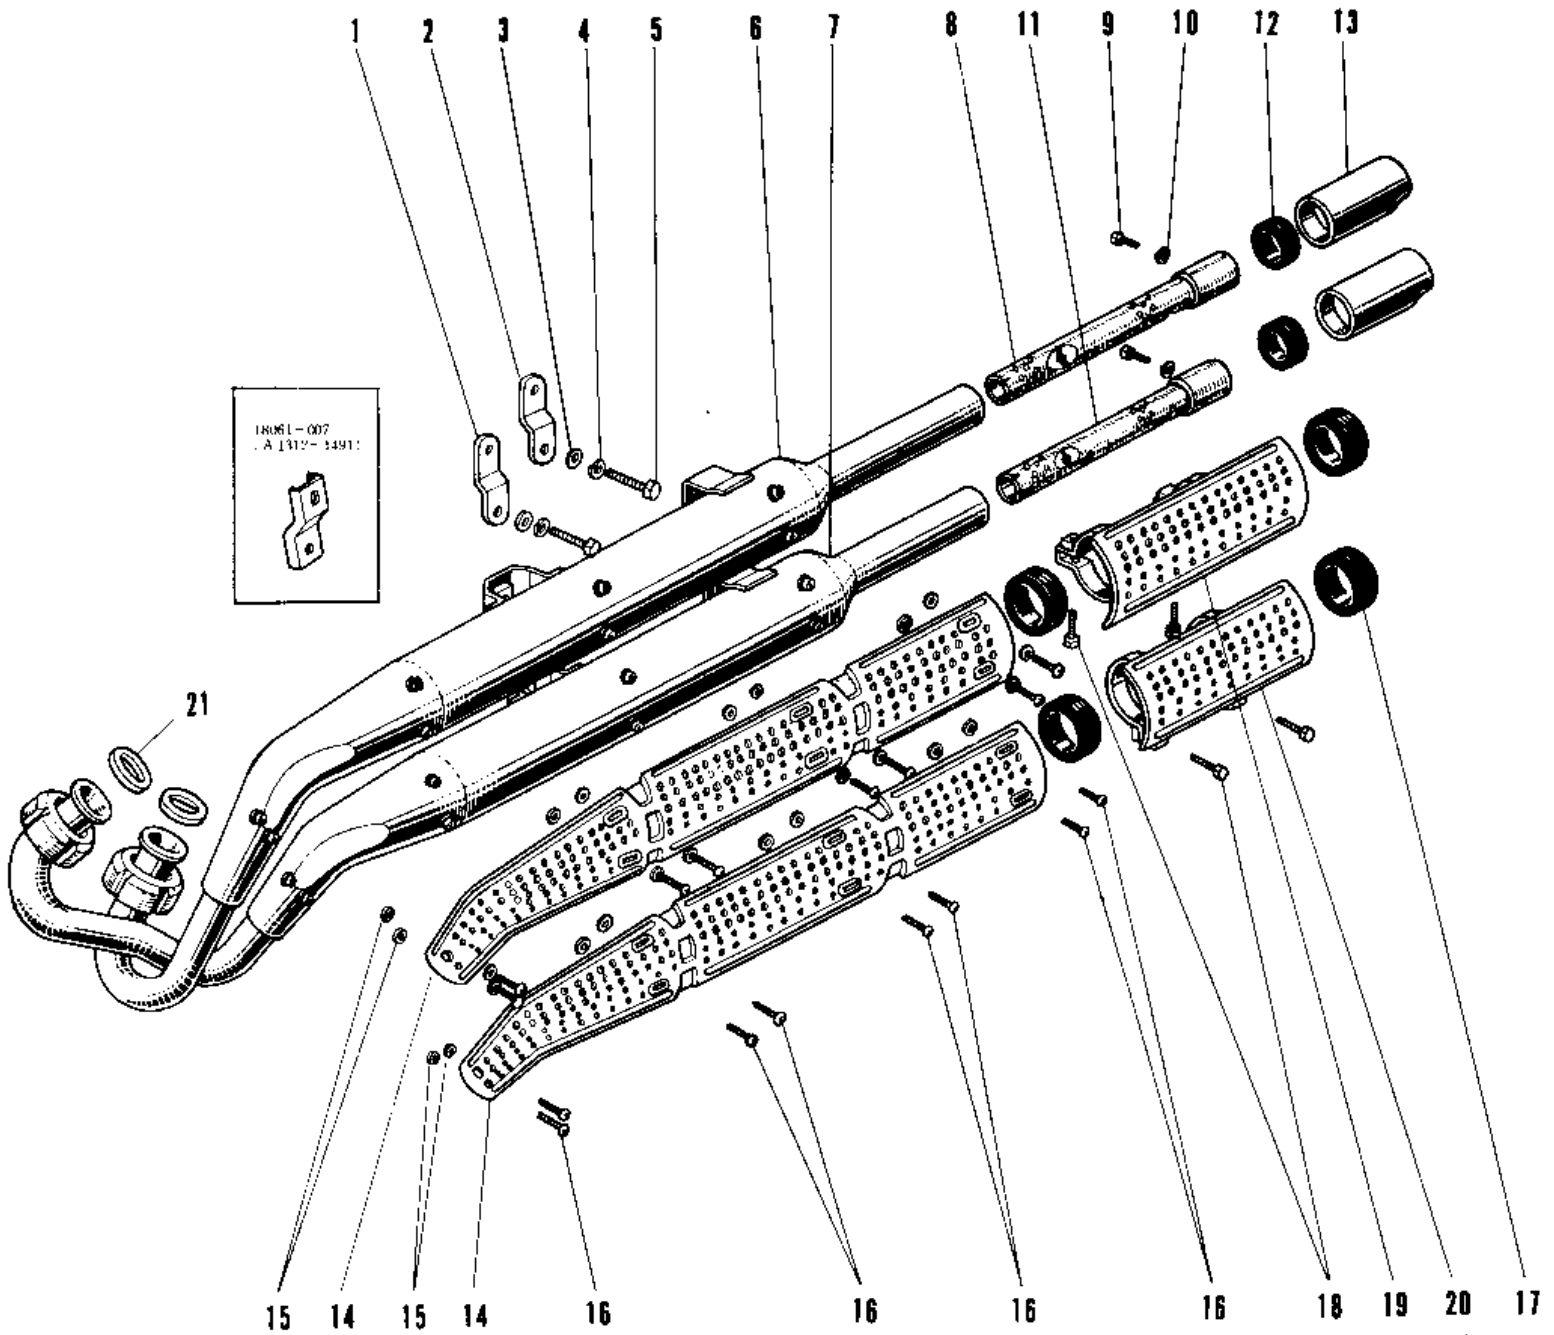

1969 Avenger SS PARTS DIAGRAM

MUFFLER A1SS UNIT TYPE.

1969 Avenger SS PARTS LIST

MUFFLER A1SS UNIT TYPE.

ITEM NAME	PART NUMBER	QUANTITY
BRACKET LOWER MUFFLER (Ref # 1)	18061-008	1
BRACKET UPPER MUFFLER (Ref # 2)	18061-007	1
WASHER PLAIN 8MM (Ref # 3)	410B0800	2
WASHER SPRING 8MM (Ref # 4)	461F0800	2
BOLT,8X20 (Ref # 5)	115G0820	2
MUFFLER ASSY UPPER (Ref # 6,8~10)	18002-021	1
MUFFLER ASSY LOWER (Ref # 7,9~11)	18003-003	1
BAFFLE TUBE UPPER (Ref # 8)	18033-016	1
BOLT-UPSET,6X12 (Ref # 9)	112G0612	2
WASHER SPRING 6MM (Ref # 10)	461F0600	2
BAFFLE TUBE LOWER (Ref # 11)	18033-017	1
RUBBER SEAL (Ref # 12)	18068-003	2
TAIL PIECE (Ref # 13)	18048-004	2
COVER MUFFLER UPPER (Ref # 14)	18057-009	2
INSULATOR HEAT (Ref # 15)	92065-024	16
INSULATOR (Ref # 15)	18065-006	16
SCREW PAN HEAD 6X8 (Ref # 16)	220E0608	16
BAND RUBBER 40MM (Ref # 17)	92072-025	4
SCREW PAN HEAD 6X16 (Ref # 18)	220B0616	4
COVER UPPER TAIL PIPE (Ref # 19)	18057-017	1
COVER LOWER TAIL PIPE (Ref # 20)	18057-018	1
GASKET EXHAUST PIPE (Ref # 21)	18067-008	2