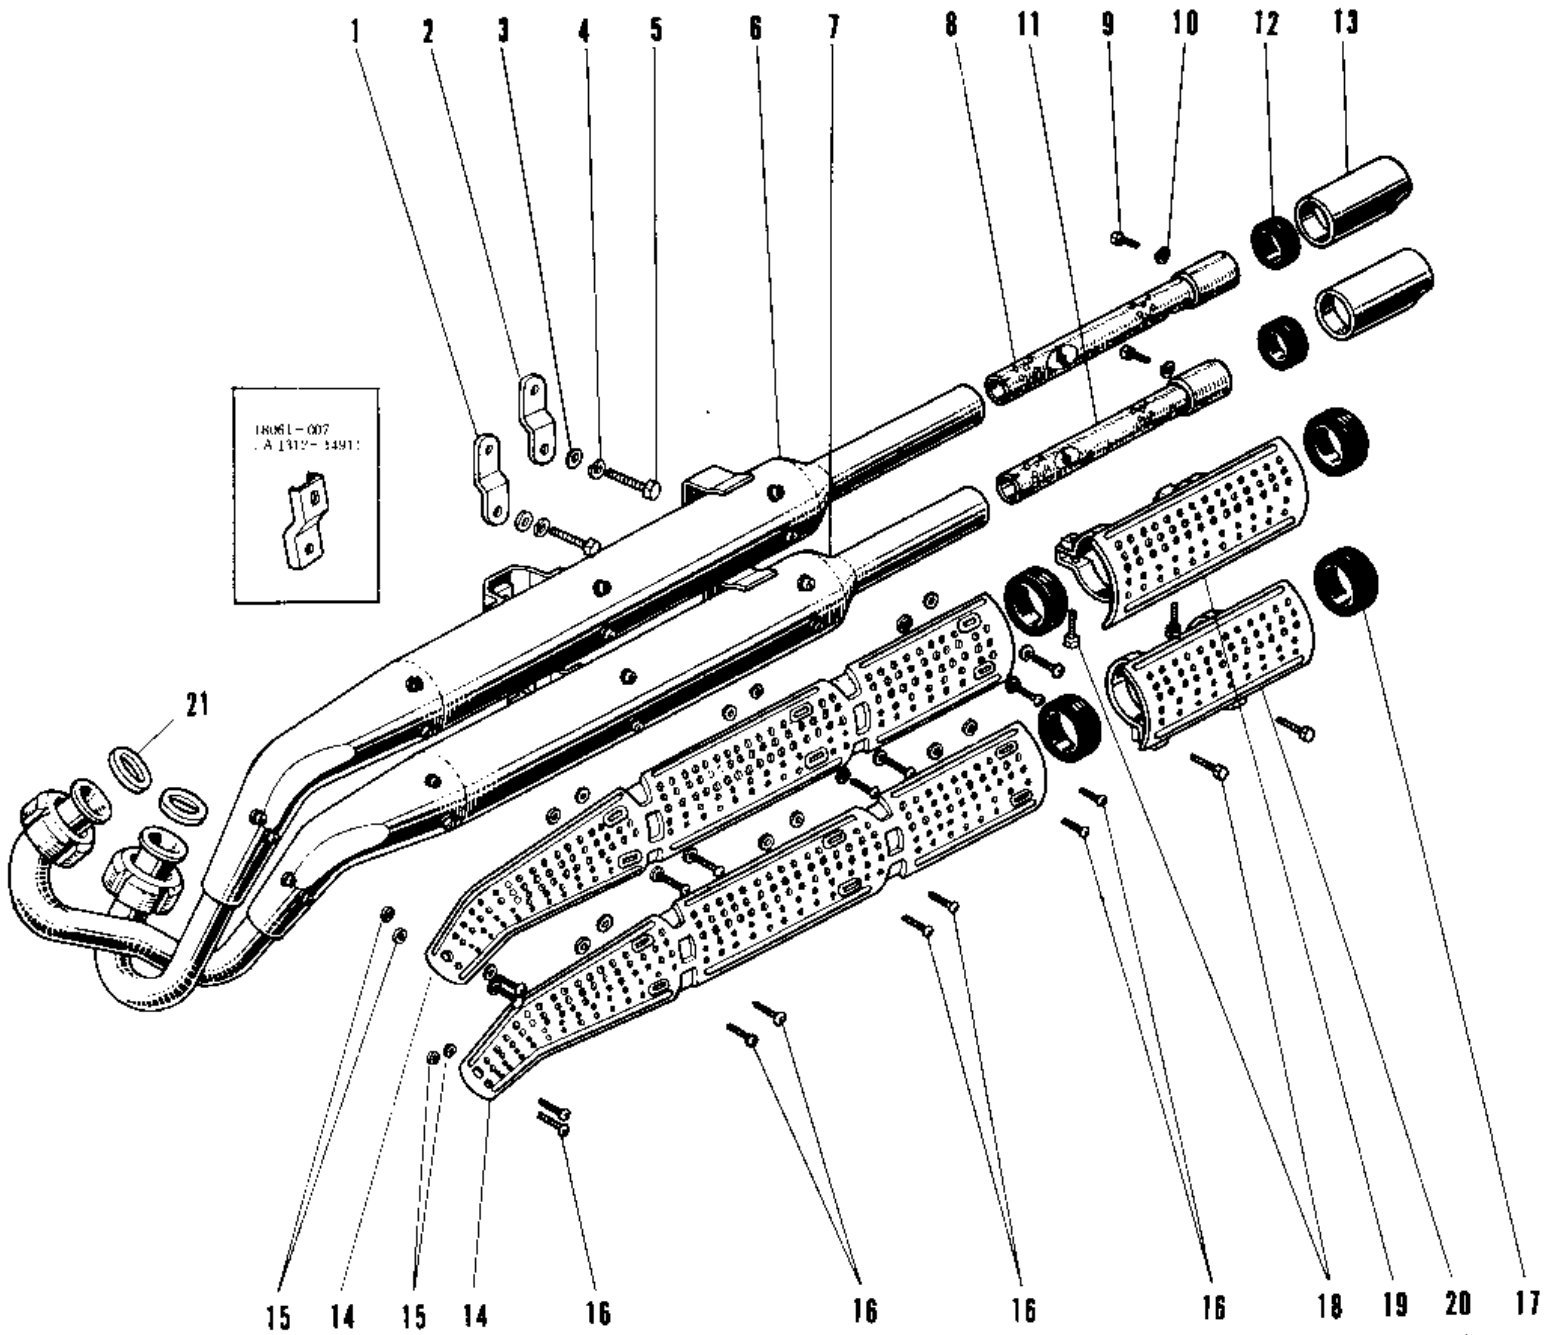

1970 A7SS-A PARTS DIAGRAM

MUFFLER A1SS UNIT TYPE.

1970 A7SS-A PARTS LIST

MUFFLER A1SS UNIT TYPE.

ITEM NAME	PART NUMBER	QUANTITY
BRACKET LOWER MUFFLER (Ref # 1)	18061-008	1
BRACKET UPPER MUFFLER (Ref # 2)	18061-007	1
WASHER PLAIN 8MM (Ref # 3)	410B0800	2
WASHER SPRING 8MM (Ref # 4)	461F0800	2
BOLT,8X20 (Ref # 5)	115G0820	2
MUFFLER ASSY UPPER (Ref # 6,8~10)	18002-021	1
MUFFLER ASSY LOWER (Ref # 7,9~11)	18003-003	1
BAFFLE TUBE UPPER (Ref # 8)	18033-016	1
BOLT-UPSET,6X12 (Ref # 9)	112G0612	2
WASHER SPRING 6MM (Ref # 10)	461F0600	2
BAFFLE TUBE LOWER (Ref # 11)	18033-017	1
RUBBER SEAL (Ref # 12)	18068-003	2
TAIL PIECE (Ref # 13)	18048-004	2
COVER MUFFLER UPPER (Ref # 14)	18057-009	2
INSULATOR HEAT (Ref # 15)	92065-024	16
INSULATOR (Ref # 15)	18065-006	16
SCREW PAN HEAD 6X8 (Ref # 16)	220E0608	16
BAND RUBBER 40MM (Ref # 17)	92072-025	4
SCREW PAN HEAD 6X16 (Ref # 18)	220B0616	4
COVER UPPER TAIL PIPE (Ref # 19)	18057-017	1
COVER LOWER TAIL PIPE (Ref # 20)	18057-018	1
GASKET EXHAUST PIPE (Ref # 21)	18067-008	2