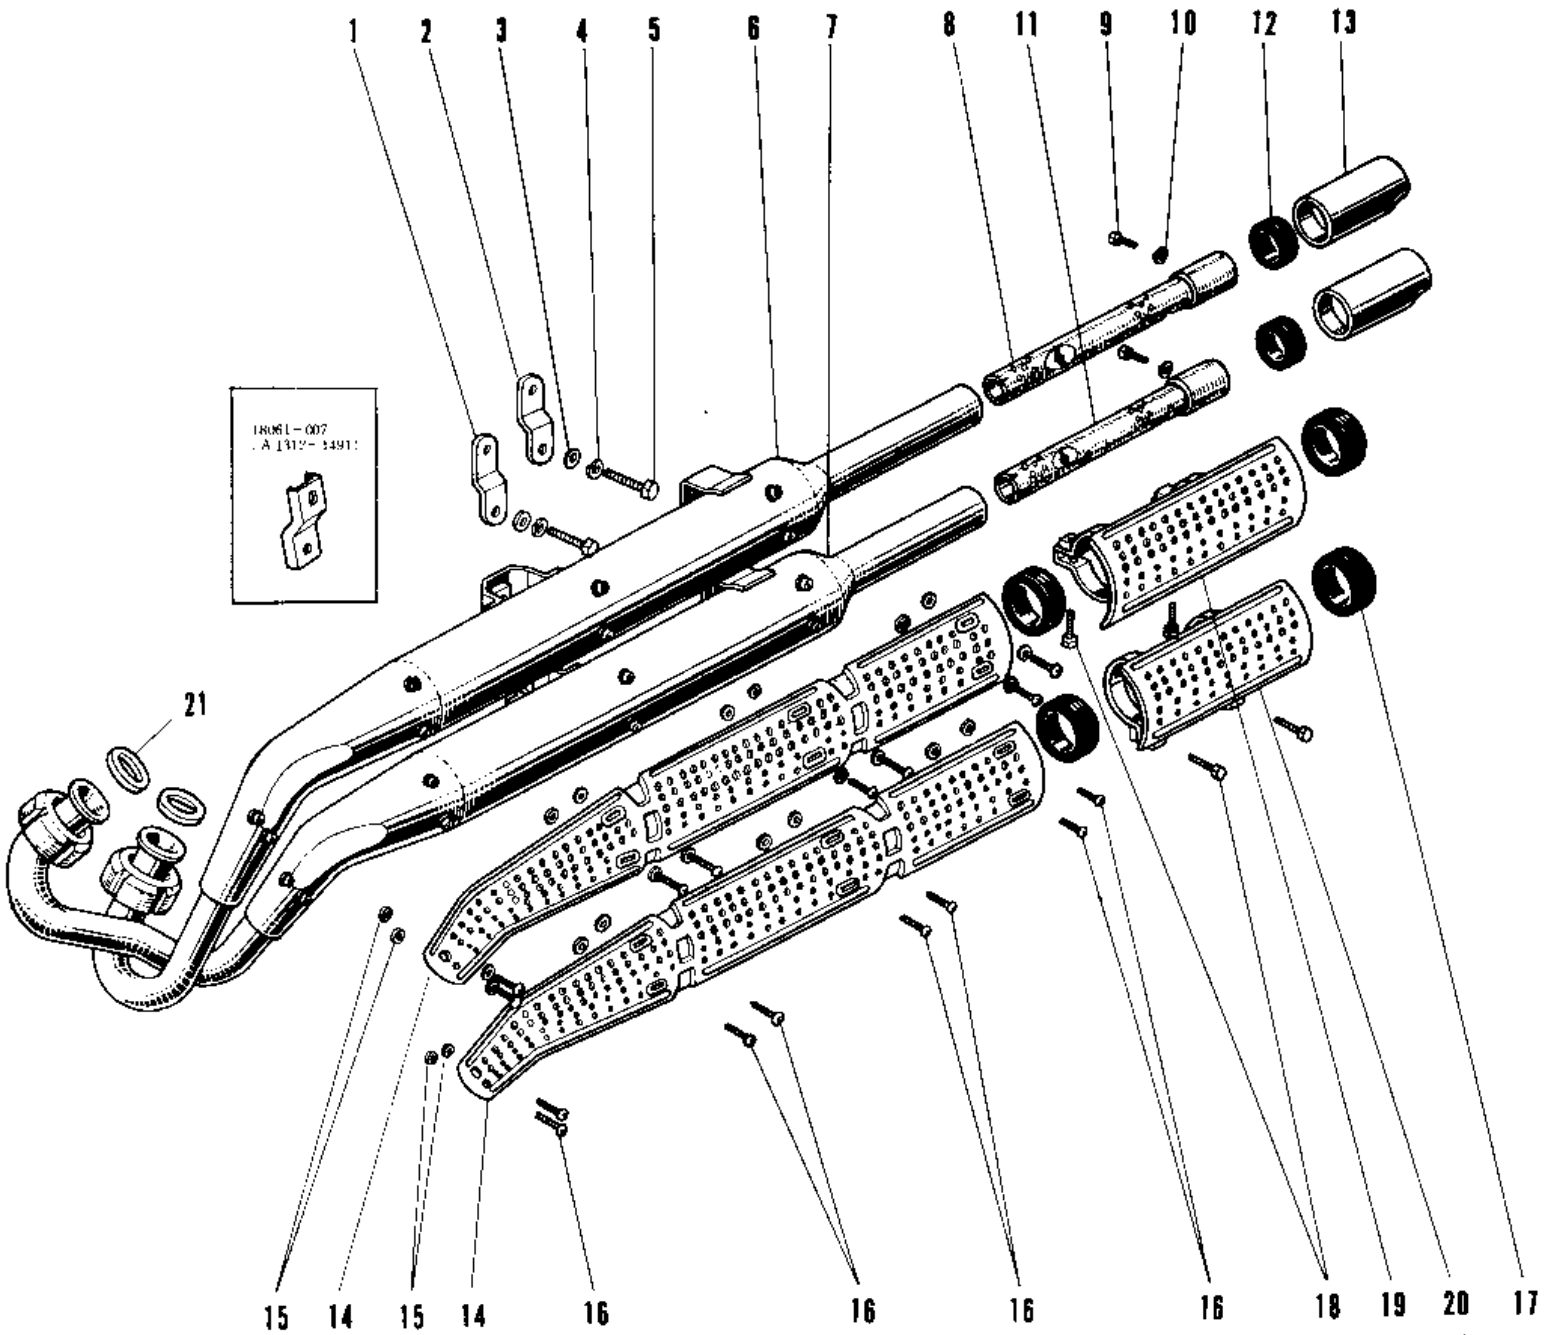

1971 A7SS-B PARTS DIAGRAM

MUFFLER A1SS UNIT TYPE.

1971 A7SS-B PARTS LIST

MUFFLER A1SS UNIT TYPE.

ITEM NAME	PART NUMBER	QUANTITY
BRACKET LOWER MUFFLER (Ref # 1)	18061-008	1
BRACKET UPPER MUFFLER (Ref # 2)	18061-007	1
WASHER PLAIN 8MM (Ref # 3)	410B0800	2
WASHER SPRING 8MM (Ref # 4)	461F0800	2
BOLT,8X20 (Ref # 5)	115G0820	2
MUFFLER ASSY UPPER (Ref # 6,8~10)	18002-021	1
MUFFLER ASSY LOWER (Ref # 7,9~11)	18003-003	1
BAFFLE TUBE UPPER (Ref # 8)	18033-016	1
BOLT-UPSET,6X12 (Ref # 9)	112G0612	2
WASHER SPRING 6MM (Ref # 10)	461F0600	2
BAFFLE TUBE LOWER (Ref # 11)	18033-017	1
RUBBER SEAL (Ref # 12)	18068-003	2
TAIL PIECE (Ref # 13)	18048-004	2
COVER MUFFLER UPPER (Ref # 14)	18057-009	2
INSULATOR HEAT (Ref # 15)	92065-024	16
INSULATOR (Ref # 15)	18065-006	16
SCREW PAN HEAD 6X8 (Ref # 16)	220E0608	16
BAND RUBBER 40MM (Ref # 17)	92072-025	4
SCREW PAN HEAD 6X16 (Ref # 18)	220B0616	4
COVER UPPER TAIL PIPE (Ref # 19)	18057-017	1
COVER LOWER TAIL PIPE (Ref # 20)	18057-018	1
GASKET EXHAUST PIPE (Ref # 21)	18067-008	2